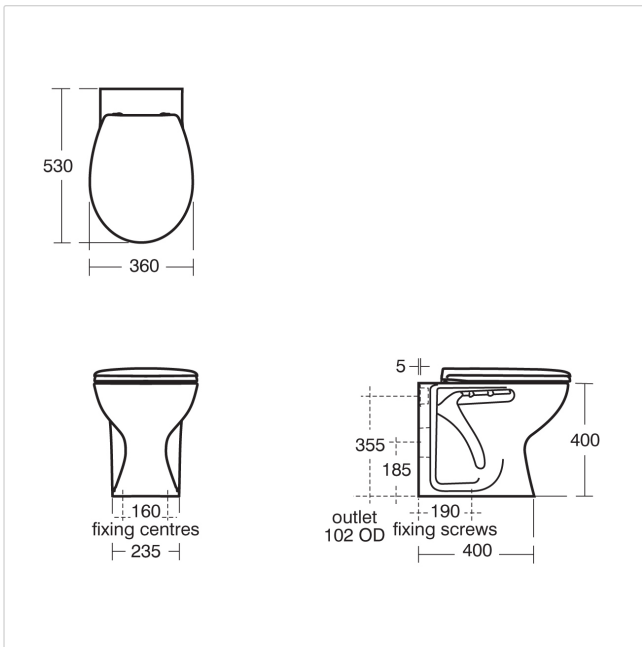

Material

Vitreous China

Special Notes

WC screwed to floor (not supplied). Joint to wall sealed with waterproof sealant (not supplied).

Weights

E8974	16KG
E9076	1.900KG
S9101	0.22KG
S3624	2.660KG
S4397	0.370KG

Colours

White (01)

Frequently used applications

Education	Factory
Hotels	Office
Public Building	Pubs and Clubs
Residential	Retail
Sports and Leisure	

*Armitage
Shanks*

Tel: 0870 122 8822
Fax: 0870 122 8282
Email: info@idealspec.co.uk
Web: www.idealspec.co.uk

Powered by

Date created:26/09/2012