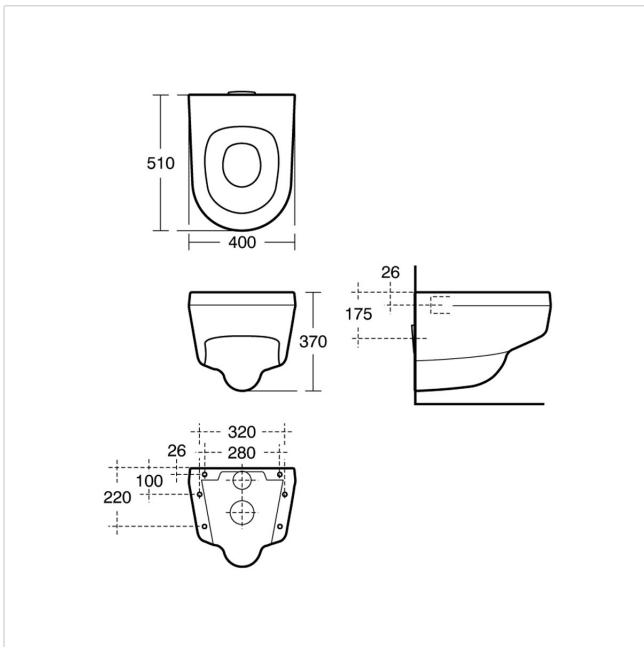

Sentry 21 Wall Mounted WC Pan Solid Surface, Cistern & Wave-on Controls

Illustrated

S3305 Sentry 21, wall mounted WC pan solid surface material, with cistern and wave-on controls

Configuration options

S3318 Sentry 21 WC stainless steel 100mm wall pipe, for 50mm wall thickness

Weights

S3305 21.35KG

Colours

White (01)

Standards

Tested at HMP test centre at Lindholme.
Home Office/MOJ/MOD/BMA Accreditation
Fire Rated BS4746 - Class 0

Special Notes

Unfortunately we cannot guarantee protection against those intent on self-harm, but we consider that the design and materials used reduce the risks significantly.

Must be installed using specialist Anti-Pick mastic sealant.

Suitable for 150mm wall thickness. For smaller wall thickness please specify the optional 100mm pipe. For larger wall thicknesses please contact our technical department on the number below.