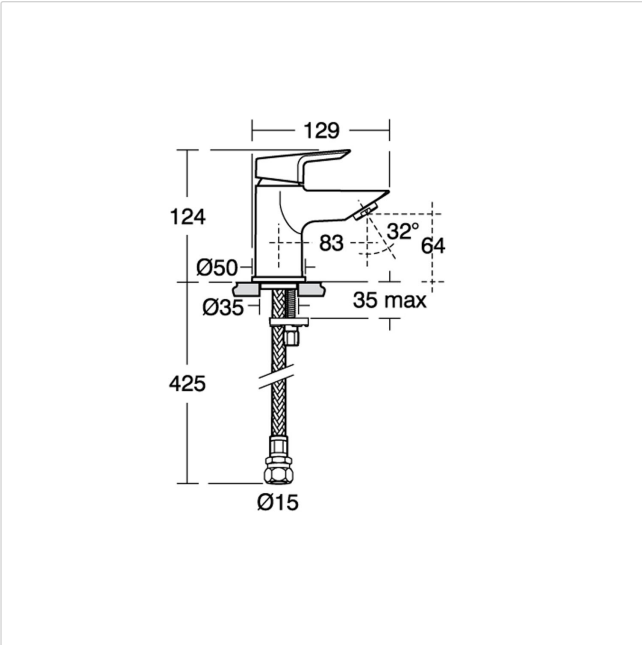

Designer

Artefakt Industriekultur

Frequently used applications

Hotels

Residential

Social Housing

Office

Retail

Student Accommodation

Features

Space Saving

Water Saving

Email: info@idealspec.co.uk
Tel: 0870 122 8822
Fax: 0870 122 8282
Web: www.idealspec.co.uk