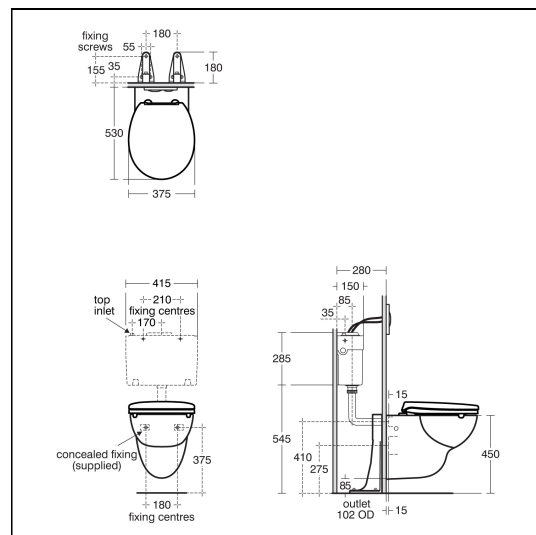

Contour 21+ Wall Mounted Rimless WC Suite

ILLUSTRATED

- S0443** (WC H) Contour 21+ wall mounted rimless WC pan with horizontal outlet and anti-microbial glaze
- S3643** Conceala 2 cistern 4.5/3 or 4/2.6 litre dual flush valve side supply and internal overflow, alternative height plastic flushbends, no flushplate
- S0670** Contour 21+ slim slow close seat and cover with top fix hinges
- E4463** Karisma flush plate dual flush, chrome, unbranded
- S9139** Support bracket for wall mounted WC raised height with bolts

OPTIONS

- S4505** Simpla Inlet Connector
- S3617** Conceala 2 cistern 4.5 or 6 litre single flush syphon side supply and internal overflow plastic flushbend, long CP lever
- S3640** Conceala 2 cistern 4.5 litre single flush valve side supply and internal overflow, alternative height plastic flushbends
- S4066** Contour 21 seat no cover, top fixing hinges and retaining buffers
- S4065** Contour 21 seat and cover, top fixing hinges
- S4513** Palm push button Pneumatic, stainless steel for 31mm maximum thickness partition
- S4305** Panekta outlet Connector, finned pattern to convert horizontal outlet WCs to P trap
- S4300** Panekta outlet Connector, finned pattern to convert horizontal outlet WCs to S or turned P trap

ILLUSTRATED PRODUCT DETAILS

Weights

- S0443** 21.00 KG
- S3643** 2.70 KG
- E4463** 0.20 KG
- S9139** 4.28 KG

Materials

- S0443** Vitreous China
- S3643** Plastic
- S0670** Plastic

Finishes

- S0443** White with SmartGuard (HY)
- S3643** Neutral / No Finish (67)
- S0670** White (01)

FEATURES

Contour 21+ Wall Mounted Rimless WC Suite

E4463 Chrome Plated
Plastic

S9139 Metal

E4463  Chrome (AA)

S9139  Neutral / No
Finish (67)

Capacity

S3643 4 litres