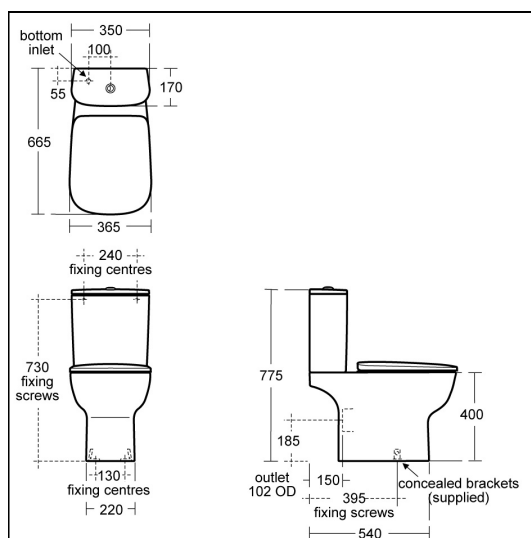

### Capacity

- E1506** 4 litres

### Standards

Vitreous china to BS3402. WC pan to BS EN 997 and BS EN 33

### Special Notes

WC screwed to floor and cistern screwed to wall