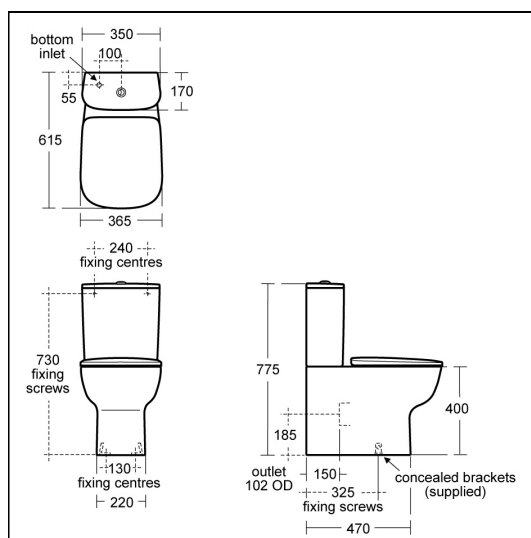

### Capacity

- E1506** 4 litres

### Standards

Vitreous china to BS3402. WC pan to BS EN 997 and BS EN 34

### Special Notes

WC screwed to floor and cistern screwed to wall. Joint to wall sealed with waterproof sealant (not supplied)