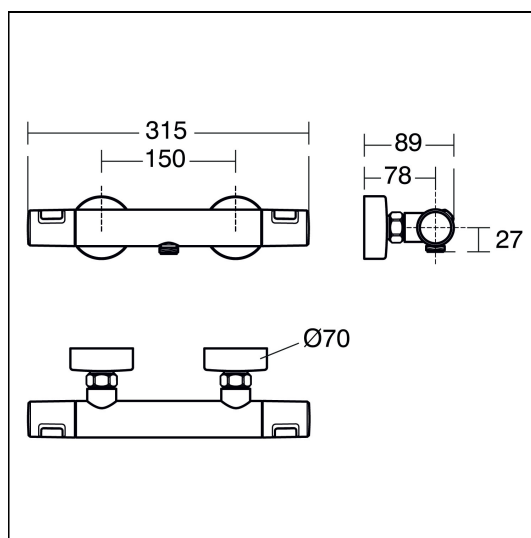

Ceratherm T25 Exposed Thermostatic Shower Mixer Valve

ILLUSTRATED

A7202 Ceratherm T25 exposed thermostatic shower mixer valve

OPTIONS

A7215 Ceratherm T50 wrap over shower shelf

ILLUSTRATED PRODUCT DETAILS

Weights

A7202 1.10 KG

Finishes

A7202  Chrome (AA)

Materials

A7202 Chrome Plated Brass

FEATURES