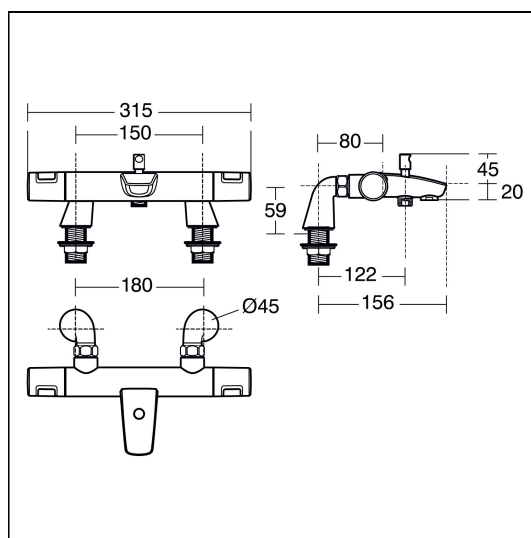

Materials

A7207 Chrome Plated Brass

Flow rates

A7207 20 Litres per minute @ 3 bar pressure

Special Notes

Unregulated flow rate 20 litres per minute at 3 bar.

FEATURES