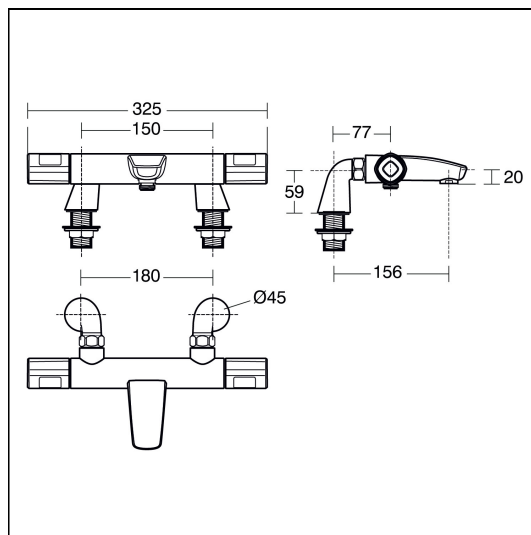

Materials

A7239 Chrome Plated Brass

Flow rates

A7239 20 Litres per minute @ 3 bar pressure

Special Notes

Unregulated flow rate 20 litres per minute at 3 bar.

FEATURES