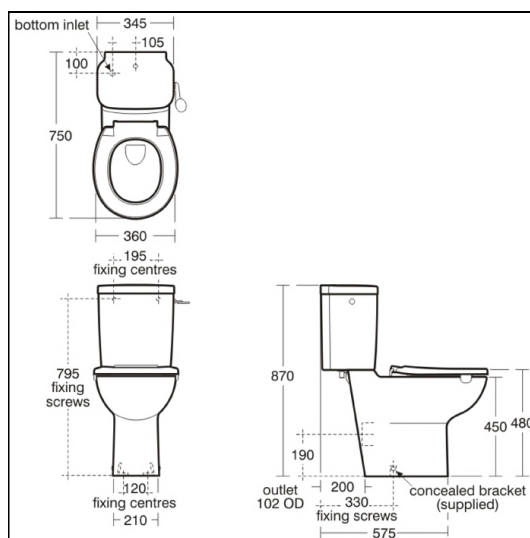

ACCREDITATIONS

S3654(01)

FEATURES