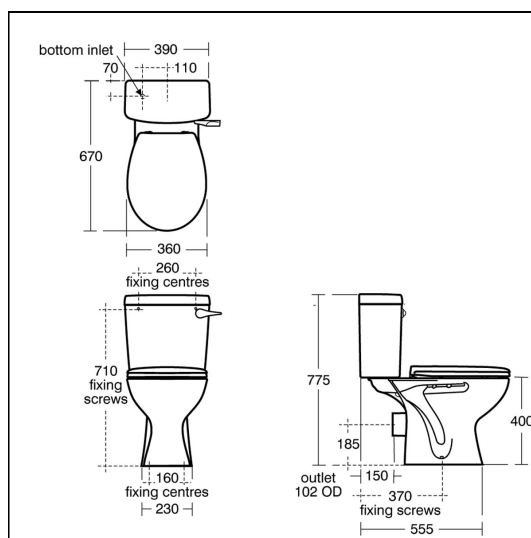

Sandringham 21 Close Coupled Toilet - Lever

ILLUSTRATED

- E8963** Sandringham 21 close coupled toilet bowl with horizontal outlet
- E8968** Sandringham 21 close coupled 6 or 4 litre cistern, single flush syphon, bottom supply and internal overflow
- E1316** Sandringham 21 toilet seat and cover
- S9101** Domex screws (pair)

OPTIONS

- E8763** Sandringham 21 close coupled cistern 6 or 4 litre cistern, single flush syphon, bottom supply and internal overflow, with cover fastener
- E9002** Sandringham 21 close coupled 6 or 4 litre cistern, single flush syphon with reversible spatula lever, bottom supply and internal overflow
- S2985** Sandringham 21 toilet seat and cover, slow close
- E1317** Sandringham 21 toilet seat and cover, metal hinges
- E1319** Sandringham 21 toilet seat only, metal hinges
- S4305** Panekta outlet connector to convert horizontal outlet wcs to P trap
- S4300** Panekta outlet connector to convert horizontal outlet wcs to S or turned P trap

ILLUSTRATED PRODUCT DETAILS

Weights

- E8963** 17.30 KG
- E8968** 15.50 KG
- E1316** 2.17 KG
- S9101** 0.22 KG

Materials

- E8963** Vitreous China
- E8968** Vitreous China
- E1316** Plastic
- S9101** Metal

Finishes

- E8963** White (01)
- E8968** White (01)
- E1316** White (01)
- S9101** White (01)

Capacity

- E8968** 4.0 litres

Standards

WC bowl to BS EN 997 & BS EN 33

Special Notes

WC screwed to floor and cistern screwed to wall (not supplied)