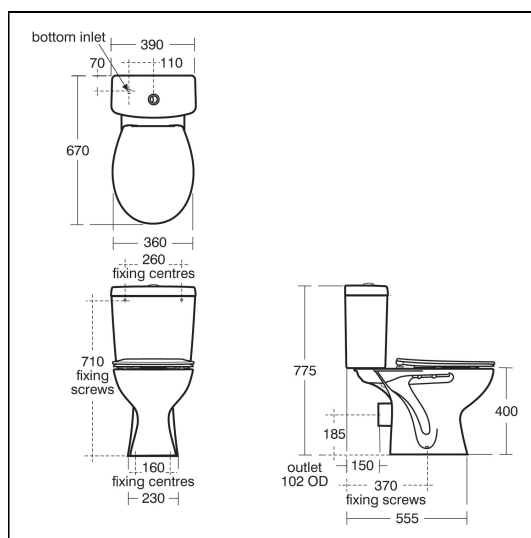

Sandringham 21 Close Coupled Toilet - Push Button

ILLUSTRATED

- E8963** Sandringham 21 close coupled toilet bowl with horizontal outlet
- E8967** Sandringham 21 close coupled delay fill 4/2.6 litre cistern, dual flush valve, bottom supply and internal overflow
- E1316** Sandringham 21 toilet seat and cover
- S9101** Domex screws (pair)

OPTIONS

- E8966** Sandringham 21 close coupled 6/4 litre cistern, dual flush valve, bottom supply and internal overflow
- S2985** Sandringham 21 toilet seat and cover, slow close
- E1317** Sandringham 21 toilet seat and cover, metal hinges
- E1319** Sandringham 21 toilet seat only, metal hinges
- S4305** Panekta outlet connector to convert horizontal outlet wcs to P trap
- S4300** Panekta outlet connector to convert horizontal outlet wcs to S or turned P trap

ILLUSTRATED PRODUCT DETAILS

Weights

- E8963** 17.30 KG
- E8967** 15.50 KG
- E1316** 2.17 KG
- S9101** 0.22 KG

Materials

- E8963** Vitreous China
- E8967** Vitreous China
- E1316** Plastic
- S9101** Metal

Finishes

- E8963** White (01)
- E8967** White (01)
- E1316** White (01)
- S9101** White (01)

Capacity

- E8967** 4.0 litres

Standards

WC bowl to BS EN 997 & BS EN 33

Special Notes

WC screwed to floor and cistern screwed to wall