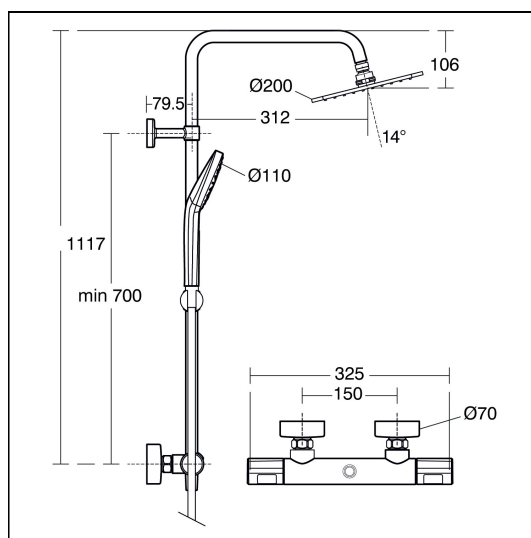

Ceratherm T100 Square Dual Exposed Thermostatic Shower Mixer Pack

ILLUSTRATED

A7242 Ceratherm T100 dual exposed thermostatic shower mixer pack with idealrain m1 200mm square rainshower, idealrain evo diamond handspray kit and hose 1.75m hose

ILLUSTRATED PRODUCT DETAILS

Weights

A7242 4.05 KG

Finishes

A7242  Chrome (AA)

Materials

A7242 Chrome Plated Brass

Flow rates

A7242 8 Litres per minute @ 3 bar pressure

Special Notes

Removable 12 litre per minute eco flow regulator fitted in the fixed head and 8 litre per minute regulator in the handspray.

FEATURES