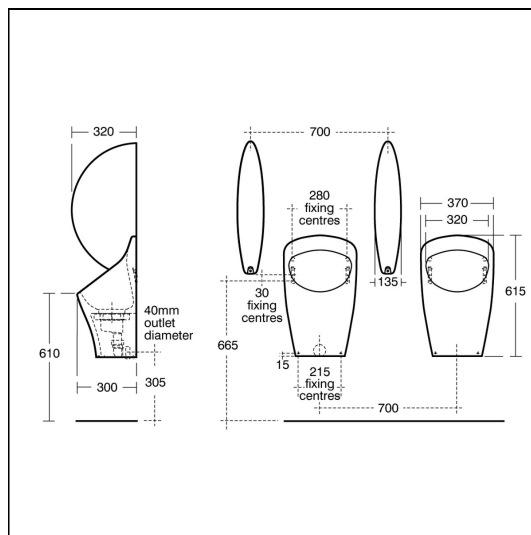

Aridian Waterless Bowl Urinal Shrouded Outlet

ILLUSTRATED

S6321 Aridian vitreous china waterless bowl urinal, shrouded outlet, renewable cartridge with outlet adapter, fixing hangers and toggle bolts

OPTIONS

- **S6282** Replacement cartridge
- **S6283** Replacement cartridges in boxes of 32
- **S6120** Urinal division Vitreous China with hanger and screw

ILLUSTRATED PRODUCT DETAILS

Weights

S6321 18.75 KG

Finishes

S6321 ☐ White (01)

Materials

S6321 Vitreous China

Special Notes

Please click the [Specify This] button and then add as many bowls as needed in each room.

Cartridges last for approximately 7,000 uses and are available single - S6282 or box of 32 - S6283. Installers must ensure that urinals are connected to waste pipe systems which are adequately vented.

* Estimated saving for a single bowl, per year based on conventional urinal flushing, 24 hours per day, 365 days per year

FEATURES