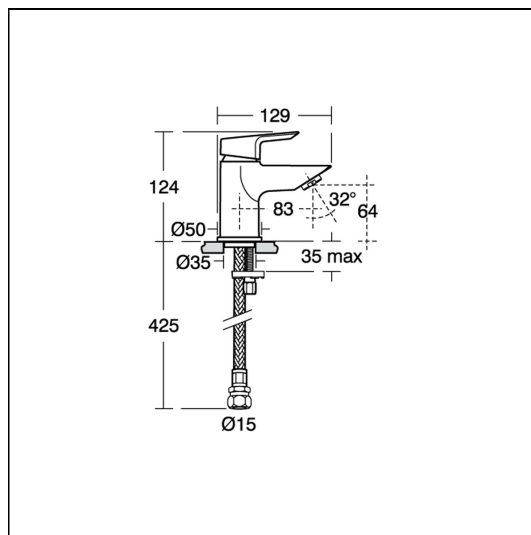

Weights

A6588 1.30 KG

Finishes

A6588  Chrome (AA)

Materials

A6588 Chrome Plated Metal

Flow rates

A6588 5 Litres per minute @ 3 bar pressure

Designer

Artefakt Industriekultur

Standards

BS EN817

Special Notes

Suitable for balanced supplies. Inlets with flexible hoses and 15mm compression connections. Factory fitted 5 litre per minute flow regulator. Unregulated flow rate 4.3 litres per minute at 0.3 Bar. Consideration should be given to safe hot water delivery and the use of an appropriate temperature reduction device, please see A5900AA (for use with 15mm pipework) or A5901AA (for use with 22mm pipework).