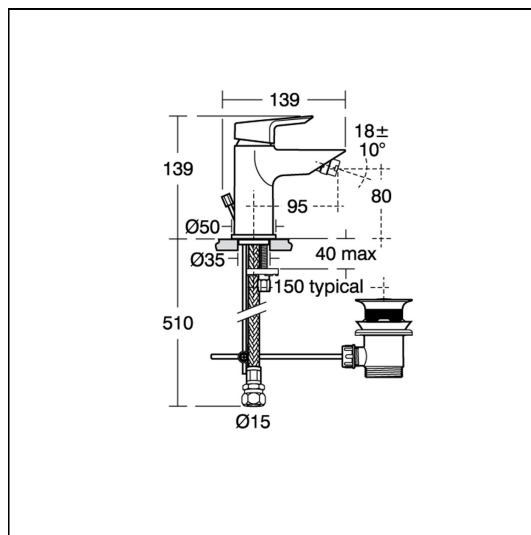

Tesi Single Lever Bidet Mixer

ILLUSTRATED

A6589 Tesi single lever bidet mixer with pop-up waste

ILLUSTRATED PRODUCT DETAILS

Weights

A6589 1.81 KG

Finishes

A6589  Chrome (AA)

Materials

A6589 Chrome Plated Metal

Flow rates

A6589 5 Litres per minute @ 3 bar pressure

Designer

Artefakt Industriekultur

Standards

BS EN817

Special Notes

Suitable for balanced supplies. Inlets with flexible hoses and 15mm compression connections. Factory fitted 5 litre per minute flow regulator. Consideration should be given to safe hot water delivery and the use of an appropriate temperature reduction device, please see A5900AA (for use with 15mm pipework) or A5901AA (for use with 22mm pipework). Unregulated flow rate 3 litres per minute at 0.4 bar.