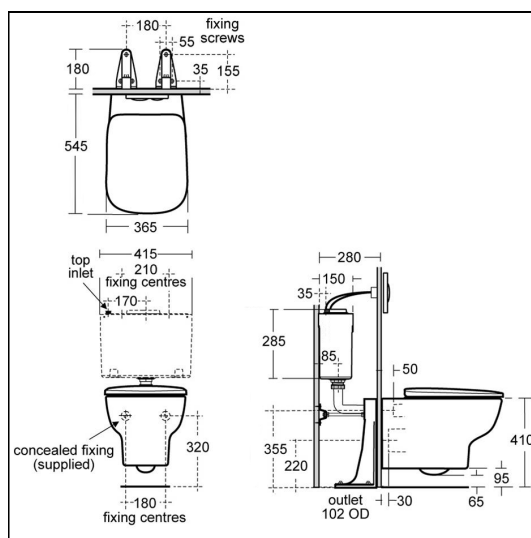

Studio Echo Wall Hung Toilet

ILLUSTRATED

- E1585** Studio Echo wall hung toilet bowl with horizontal outlet
- S3643** Conceala 2 4.5/3 or 4/2.6 litre cistern, dual flush valve, side supply, internal overflow, alternative height plastic flushbends, no flushplate/button
- T3181** Studio Echo toilet seat and cover with quick release, slow close
- E4465** Karisma flush plate, dual flush, branded for Conceala 2 cisterns
- E0060** Support frame with bolts for wall mounted toilet bowls

ILLUSTRATED PRODUCT DETAILS

Weights

- E1585** 21.70 KG
- S3643** 2.70 KG
- T3181** 2.60 KG
- E4465** 0.50 KG
- E0060** 4.28 KG

Materials

- E1585** Vitreous China
- S3643** Plastic
- T3181** Plastic
- E4465** Chrome Plated Plastic
- E0060** Metal

Finishes

- E1585**  White (01)
- S3643**  Neutral / No Finish (67)
- T3181**  White (01)
- E4465**  Chrome (AA)
- E0060**  Neutral / No Finish (67)

Capacity

- S3643** 4.0 litres

Designer

Robin Levien, RDI

FINISH OPTIONS

- 
(AA) Chrome
- 
(GN) Ultra Steel
- 
(01) White
- 
(36) Light Blue
- 
(GQ) Red
- 
(79) yellow

Standards

WC bowl to BS EN 997 & BS EN 33

Special Notes

Fix the E0060 support brackets to the floor within the duct and secure the WC with bolts (supplied) and hidden fixing set provided. Screw the bolts to the back wall. Can be used with Concept Space, Concept Air and