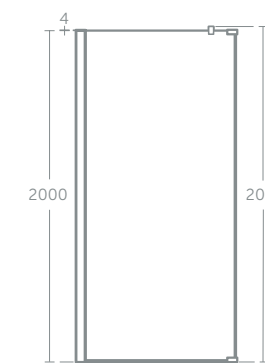

SHOWERING

Synergy Wetrooms

SHOWERING

Synergy Wetroom panel & return

Total price £1,929

Synergy 900mm wetroom panel & 300mm return with bracing bracket (p.169) **£815**

Idealrain Cube Dual shower system for built-in mixers (p.202) **£689**

Concept Easybox Slim built-in shower mixer with square faceplate (p.208) **£425**

10 YEAR GUARANTEE 10 year guarantee

8mm GLASS Glass thickness

Idealclean

23mm Horizontal adjustment

Synergy wetroom panels

10 YEAR GUARANTEE 8mm GLASS Idealclean 23mm

Alcove or corner installation example: wetroom panel

1200 Wetroom panel
Straight bracing bracket

Alcove or corner installation example: wetroom panel with return

1200 Wetroom panel
Straight bracing bracket
300 Return panel

Model	Price inc VAT	Ref
700mm panel	£425	L6220EO
760mm panel	£443	L6221EO
800mm panel	£462	L6222EO
900mm panel	£488	L6223EO
1000mm panel	£523	L6224EO
1200mm panel	£565	L6225EO
1400mm panel	£765	L6226EO
1600mm panel	£920	L6227EO
300mm return panel	£254	L6228EO
900mm modesty panel	£519	L6180EO
1000mm modesty panel	£545	L6181EO
1200mm modesty panel	£599	L6182EO
Straight bracing bracket	£73	L6229EO
Angle bracing bracket	£105	L6230EO
Extended bracing bracket	£81	L6198EO

Height 2000mm
8mm clear safety glass
Idealclean treatment
23mm horizontal adjustment
Concealed fixings with easy click covers & top caps
Sealing channels for a silicone free look
Vertical adjustment for drilling into grout lines
Suitable for installation on a tray or wetroom floor
For full details of modesty panels see Concept Freedom page 74.

Panel (mm)	A width (mm)	C width (mm)
700	638	650 - 994
760	698	650 - 994
800	738	650 - 994
900	838	650 - 994
1000	938	650 - 994
1200	1138	650 - 994
1400	1338	650 - 994
1600	1538	650 - 994

Max width 1494 with extended bracing bracket