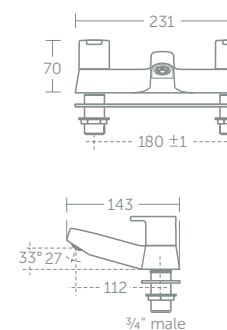

Model	Price inc VAT	Ref
Dual control bath filler	£118	B1151AA