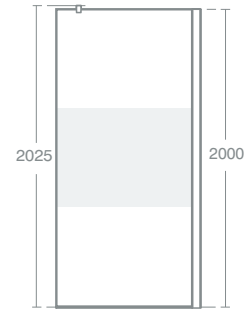

Synergy wetroom panel with modesty glass

Model	Price inc VAT	Ref
900mm Synergy wetroom panel with modesty glass	£519	L6180EO
1000mm Synergy wetroom panel with modesty glass	£545	L6181EO
1200mm Synergy wetroom panel with modesty glass	£599	L6182EO
Synergy straight bracing bracket	£73	L6229EO
150cm Synergy extended bracing bracket	£81	L6198EO

For the full range of Synergy wetroom panels see p.168-171

Freedom Dual thermostatic shower

Model	Price inc VAT	Ref
Freedom Dual, exposed thermostatic shower system with M1 rainshower, fixed riser, M3 handspray and metal pin handles	£760	A6290AA

For further Idealrain Dual shower details see p.213

Freedom Easybox Slim

Model	Price inc VAT	Ref
Built-in thermostatic shower mixer with square faceplate and metal lever handles	£463	A6377AA
Built-in thermostatic shower mixer with diverter, square faceplate and metal lever handles	£512	A6378AA
Built-in thermostatic bath shower mixer with square faceplate and metal lever handles	£512	A6379AA

For further Concept Easybox Slim shower valve details see p.209

Concept Freedom contemporary grab rail

Model	Price inc VAT	Ref
60cm grab rail	£258	S0830AA
45cm grab rail	£215	S0831AA

Concept Freedom contemporary hinged arm

Model	Price inc VAT	Ref
80cm hinged arm	£673	S6362AA

Multi-system WC back rest

Model	Price inc VAT	Ref
Multi-system WC back rest	£918	S6637AC

Care Plus shower seat

Model	Price inc VAT	Ref
Adjustable shower seat	£1,043	S0644AC