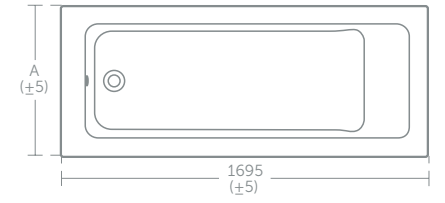

A	
170 x 70cm	695mm
170 x 75cm	745mm

Height floor to rim:
Idealform 540mm
Idealform Plus+ 560mm