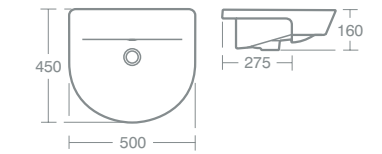

Model	Price inc VAT	Ref
50cm, one tap hole	£230	E138901

Can be used with semi-countertop unit E0837 & worktop E0839 (p.46–7)