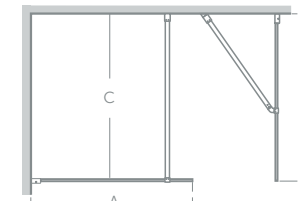

Synergy wetroom panels

Corner installation example:
wetroom panel with end panel

- 1000 Wetroom panel
- 760 Wetroom panel
- Straight bracing bracket
- Angle bracing bracket

Corner installation example:
wetroom panel with end panel and return

- 1000 Wetroom panel
- 760 Wetroom panel
- 300 Return panel
- Straight bracing bracket
- Angle bracing bracket