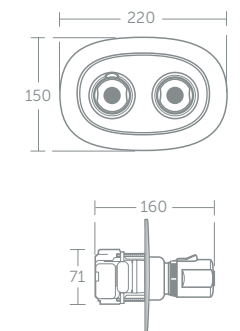

SHOWERING

Alto EV

ALTO EV exposed thermostatic shower valve gives a flow performance at low water pressure that is best in its class.

Features

Recommended for applications where water pressure is between 0.1 and 0.5 bar

Temperature handle has a built-in safety stop of 40°C

Easy fixing brackets

Automatic safety shutdown should the hot or cold water supply suddenly fail

Ø80mm single mode handspray includes a removable 8 litres per minute flow regulator to save water

5 YEAR guarantee

Alto EV exposed shower mixer

Model	Price inc VAT	Ref
Exposed thermostatic shower mixer with Idealrain S1 shower kit	£212	A5985AA

Ø80mm handspray (3 spray modes: rain, fine rain and massage) fitted with removable 8 litres per minute flow regulator

SHOWERING

Therm

This dual control thermostatic shower mixer provides accurate temperature control for safe showering.

Features

Recommended for applications where water pressure is between 0.1 and 0.5 bar

'Set and leave' temperature control

Temperature handle has a built-in safety stop of 40°C

Temperature control mechanism has a temperature limit stop which can be set to 40, 43, 45 or 50°C

Automatic safety shutdown should the hot or cold water supply suddenly fail

5 YEAR guarantee

Therm built-in shower mixer

Model	Price inc VAT	Ref
Built-in thermostatic shower mixer, dual control	£634	A3000AA