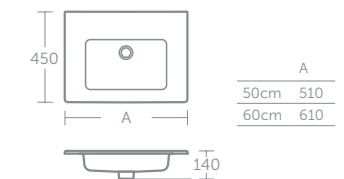

For use with Tempo wall hung vanity basin units: 60cm – E3239, E3240, E3244; 50cm – E1103, E1102 (p.114)

Tempo close coupled WC suite

Model	Price inc VAT	Ref
Close coupled WC bowl, horizontal outlet	£137	T327601
Cistern with dual flush valve, 6/4 litres	£118	T427001
Cistern with dual flush valve, 4/2.6 litres	£118	T427101
Seat & cover	£56	T679201
Seat & cover, soft close	£102	T679301