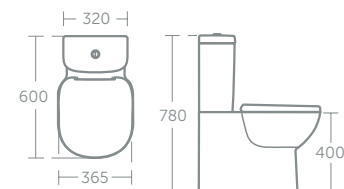

Model	Price inc VAT	Ref
Close coupled, back-to-wall, short projection, WC bowl, horizontal outlet	£184	T328701
Cistern with dual flush valve, 6/4 litres	£118	T427001
Cistern with dual flush valve, 4/2.6 litres	£118	T427101
Seat & cover for short projection WC	£56	T679801
Seat & cover for short projection WC, soft close	£102	T679901