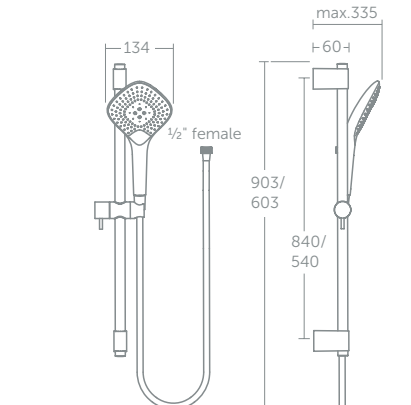

Model	Price inc VAT	Ref
Diamond handspray, 600mm slide rail, 1.75m Idealflex hose	£143	B1762AA
Diamond handspray, 900mm slide rail, 1.75m Idealflex hose	£167	B1764AA

Diamond handspray Ø125mm
3 spray modes: rain, droplet, massage
Navigo push button
Cool Body
Rub clean nozzles
Removable 8 litres per minute flow regulator
Easymount metal shower rail
5 year guarantee