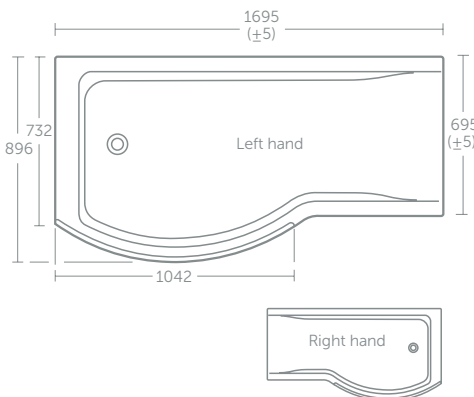

Baths 25 year guarantee

Bath screens 10 year guarantee

Concept rectangular bath 150 x 70cm

Model	Price inc VAT	Ref
Idealform, two tap holes	£360	E729701
Idealform, no tap holes	£360	E735601
70cm Unilux end panel	£68	E316901
Idealform Plus+, no tap holes	£453	E861401
150cm Unilux Plus+ front panel	£135	E479601
70cm Unilux Plus+ end panel	£68	E483101

Use Unilux Plus+ front panel for Idealform bath

Height floor to rim:
Idealform 540mm
Idealform Plus+ 560mm

Concept rectangular bath 170 x 70cm

Model	Price inc VAT	Ref
Idealform, two tap holes	£360	E729201
Idealform, no tap holes	£360	E735201
Idealform, no tap holes with chrome grips	£486	E113901
170cm Unilux front panel	£135	E319401
70cm Unilux end panel	£68	E316901
Idealform Plus+, no tap holes	£457	E860001
Idealform Plus+, no tap holes, with chrome grips	£631	E114101
170cm Unilux Plus+ front panel	£135	E479701
70cm Unilux Plus+ end panel	£68	E483101

Height floor to rim:
Idealform 540mm
Idealform Plus+ 560mm

Concept rectangular bath 170 x 75cm

Model	Price inc VAT	Ref
Idealform, two tap holes	£379	E729501
Idealform, no tap holes	£379	E735401
170cm Unilux front panel	£135	E319401
75cm Unilux end panel	£72	E319501
Idealform Plus+, no tap holes	£477	E860201
170cm Unilux Plus+ front panel	£135	E479701
75cm Unilux Plus+ end panel	£69	E483201

Height floor to rim:
Idealform 540mm
Idealform Plus+ 560mm

Concept shower bath 170 x 90cm

Model	Price inc VAT	Ref
Idealform		
170 x 90cm shower bath, no tap holes		
Left hand bath	£426	E731601
Right hand bath	£426	E731501
Unilux 70cm end panel	£68	E316901
Idealform Plus+		
170 x 90cm shower bath, no tap holes		
Left hand bath	£526	E860801
Right hand bath	£526	E860601
Unilux Plus+ 70cm end panel	£68	E483101
Shower bath curved screen	£395	E7407AA
Shower bath front panel	£150	E731701