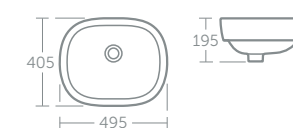

Water-saving

Soft close

Quick release soft close seats

Jasper Morrison vessel basin 50cm

Model	Price inc VAT	Ref
50cm, no tap hole	£490.00	E621001

Jasper Morrison basin 50cm

Model	Price inc VAT	Ref
50cm, no overflow, one tap hole	£196	E618301
Semi-pedestal	£133	E621301
Full pedestal	£123	E621101
Basin fixing set	£17	E015767