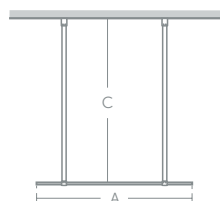

Synergy wetroom panels

Dual access installation example:
wetroom panel with end panel

- 1200 Wetroom panel
- Straight bracing brackets x 2

Dual access installation example:
wetroom panel with end panel and returns

- 1200 Wetroom panel
- Straight bracing brackets x 2
- 300 Return panels x 2

Model	Price inc VAT	Ref
700mm panel	£425	L6220EO
760mm panel	£443	L6221EO
800mm panel	£462	L6222EO
900mm panel	£488	L6223EO
1000mm panel	£523	L6224EO
1200mm panel	£565	L6225EO
1400mm panel	£765	L6226EO
1600mm panel	£920	L6227EO
300mm return panel	£254	L6228EO
900mm modesty panel	£519	L6180EO
1000mm modesty panel	£545	L6181EO
1200mm modesty panel	£599	L6182EO
Straight bracing bracket	£73	L6229EO
Angle bracing bracket	£105	L6230EO
Extended bracing bracket	£81	L6198EO

Height 2000mm
8mm clear safety glass
Idealclean treatment
23mm horizontal adjustment
Concealed fixings with easy click covers & top caps
Sealing channels for a silicone free look
Vertical adjustment for drilling into grout lines
Suitable for installation on a tray or wetroom floor
For full details of modesty panels see Concept Freedom page 74.

Panel (mm)	A width (mm)	C width (mm)
700	638	650 - 994
760	698	650 - 994
800	738	650 - 994
900	838	650 - 994
1000	938	650 - 994
1200	1138	650 - 994
1400	1338	650 - 994
1600	1538	650 - 994

Max width 1494 with extended bracing bracket