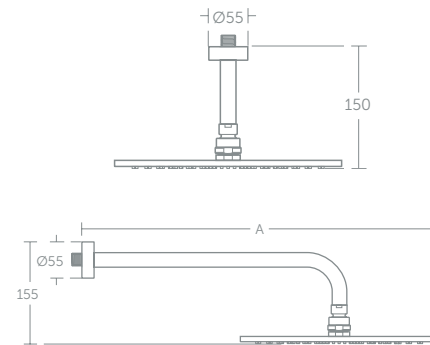

Horizontal arm	A dimension
300mm	442mm
400mm	542mm

5 year guarantee

Water-saving

S1 showerhead with angled arm Ø 100mm

Model	Price inc VAT	Ref
S1 rainshower head with angled arm	£105	B9436AA

Round rainshower head Ø100mm
1 spray mode: rain
Limescale resistant, rub clean nozzles
Removable 12 litres per minute flow regulator
Suitable for high and low pressure installations
Brass body with chrome finish
5 year guarantee