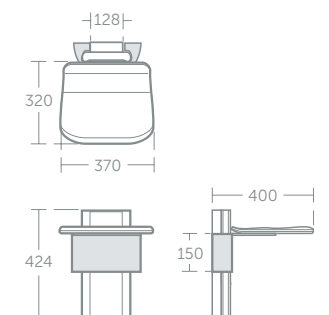

Synergy wetroom panel with modesty glass

Model	Price inc VAT	Ref
900mm Synergy wetroom panel with modesty glass	£519	L6180EO
1000mm Synergy wetroom panel with modesty glass	£545	L6181EO
1200mm Synergy wetroom panel with modesty glass	£599	L6182EO
Synergy straight bracing bracket	£73	L6229EO
150cm Synergy extended bracing bracket	£81	L6198EO

For the full range of Synergy wetroom panels see p.168-171

Freedom Dual thermostatic shower

Model	Price inc VAT	Ref
Freedom Dual, exposed thermostatic shower system with M1 rainshower, fixed riser, M3 handspray and metal pin handles	£760	A6290AA

For further Idealrain Dual shower details see p.213

Freedom Easybox Slim

Model	Price inc VAT	Ref
Built-in thermostatic shower mixer with square faceplate and metal lever handles	£463	A6377AA
Built-in thermostatic shower mixer with diverter, square faceplate and metal lever handles	£512	A6378AA
Built-in thermostatic bath shower mixer with square faceplate and metal lever handles	£512	A6379AA

For further Concept Easybox Slim shower valve details see p.209

Concept Freedom contemporary grab rail

Model	Price inc VAT	Ref
60cm grab rail	£258	S0830AA
45cm grab rail	£215	S0831AA

Concept Freedom contemporary hinged arm

Model	Price inc VAT	Ref
80cm hinged arm	£673	S6362AA

Multi-system WC back rest

Model	Price inc VAT	Ref
Multi-system WC back rest	£918	S6637AC

Care Plus shower seat

Model	Price inc VAT	Ref
Adjustable shower seat	£1,043	S0644AC