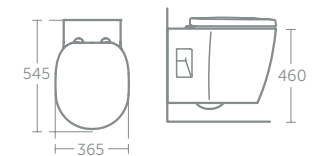

Concept Freedom accessible basin 60cm

Model	Price inc VAT	Ref
60cm, one tap hole	£356	E549901
60cm, no tap holes	£356	E550101
Contemporary bottle trap	£163	E0079AA
Basin fixing set	£17	E015767

Concept Freedom Idealform Plus+ 170 x 80cm bath

Model	Price inc VAT	Ref
79 x 80cm Idealform Plus+ Left hand bath	£519	E108701
179 x 80cm Idealform Plus+ Right hand bath	£519	E108801
170cm Freedom front bath panel	£132	E109601
80cm Freedom end bath panel	£70	E109701
Concept Freedom headrest – grey	£125	E109267
45cm support rail	£153	E1093AA
60cm support rail	£222	E1094AA

Bath includes clicker waste
Height floor to rim: 540mm

Positioning of the rails is advisory and should be positioned according to height and preference

Concept Freedom raised height close coupled WC suite

Model	Price inc VAT	Ref
Raised height close coupled WC bowl, horizontal outlet	£342	E608601
Cube close coupled cistern with dual flush valve, 6/4 litre	£219	E785901
Cube close coupled cistern with dual flush valve, 4/2.6 litre	£219	E796901
Seat & cover	£116	E791801
Soft close seat & cover	£167	E791701
Seat, no cover	£97	K706001

Concept Freedom raised height back-to-wall WC

Model	Price inc VAT	Ref
Raised height back-to-wall WC bowl, horizontal outlet	£448	E608801
Conceala 2 cistern with delay fill and dual flush valve, 4.5/3 or 4/2.6 litres	£132	S363667
Seat & cover	£116	E791801
Soft close seat & cover	£167	E791701
Seat, no cover	£97	K706001

For the full range of Conceala cisterns see p.239

Concept Freedom raised height wall mounted WC