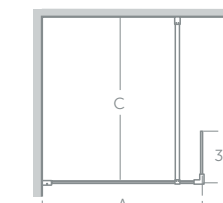

SHOWERING

Synergy Wetrooms

SHOWERING

Synergy Wetroom panel & return

Total price £1,929

Synergy 900mm wetroom panel & 300mm return with bracing bracket (p.169) **£815**

Idealrain Cube Dual shower system for built-in mixers (p.202) **£689**

Concept Easybox Slim built-in shower mixer with square faceplate (p.208) **£425**

10 YEAR GUARANTEE 10 year guarantee

8mm GLASS Glass thickness

Idealclean

23mm Horizontal adjustment

Synergy wetroom panels

10 YEAR GUARANTEE 8mm GLASS Idealclean 23mm

Alcove or corner installation example: wetroom panel

1200 Wetroom panel
Straight bracing bracket

Alcove or corner installation example: wetroom panel with return

1200 Wetroom panel
Straight bracing bracket
300 Return panel

Model	Price inc VAT	Ref
700mm panel	£425	L6220EO
760mm panel	£443	L6221EO
800mm panel	£462	L6222EO
900mm panel	£488	L6223EO
1000mm panel	£523	L6224EO
1200mm panel	£565	L6225EO
1400mm panel	£765	L6226EO
1600mm panel	£920	L6227EO
300mm return panel	£254	L6228EO
900mm modesty panel	£519	L6180EO
1000mm modesty panel	£545	L6181EO
1200mm modesty panel	£599	L6182EO
Straight bracing bracket	£73	L6229EO
Angle bracing bracket	£105	L6230EO
Extended bracing bracket	£81	L6198EO

Height 2000mm
8mm clear safety glass
Idealclean treatment
23mm horizontal adjustment
Concealed fixings with easy click covers & top caps
Sealing channels for a silicone free look
Vertical adjustment for drilling into grout lines
Suitable for installation on a tray or wetroom floor
For full details of modesty panels see Concept Freedom page 74.

Panel (mm)	A width (mm)	C width (mm)
700	638	650 - 994
760	698	650 - 994
800	738	650 - 994
900	838	650 - 994
1000	938	650 - 994
1200	1138	650 - 994
1400	1338	650 - 994
1600	1538	650 - 994

Max width 1494 with extended bracing bracket