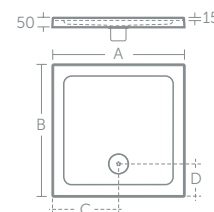

Simplicity flat top shower trays

Quadrant
Low profile flat top tray

Model	Price inc VAT	Ref
800mm quadrant, flat top	£199	L510001
900mm quadrant, flat top	£231	L510101
1000mm quadrant, flat top	£270	L510201
Adhesive upstand	£64	LV69967
Quadrant riser kit	£104	L631001
Flexible waste pipe	£14	L630801

Includes 90mm chrome fast flow waste

Offset quadrant
Low profile flat top tray

Model	Price inc VAT	Ref
900 x 800mm RH, flat top	£242	L510301
1000 x 800mm RH, flat top	£262	L510501
1200 x 800mm RH, flat top	£278	L510701
1200 x 900mm RH, flat top	£286	L510901

Left Hand models

900 x 800mm LH, flat top	£242	L510401
1000 x 800mm LH, flat top	£262	L510601
1200 x 800mm LH, flat top	£278	L510801
1200 x 900mm LH, flat top	£286	L511001

Adhesive upstand	£64	LV69967
Quadrant riser kit	£104	L631001
Flexible waste pipe	£14	L630801

Includes 90mm chrome fast flow waste
RH = right handed, LH = left handed
Right hand illustrated

Pentagon
Low profile flat top tray

Model	Price inc VAT	Ref
900mm pentagon, flat top	£239	L511101
Adhesive upstand	£64	LV69967
Riser kit for trays up to 1200mm	£90	L630901
Flexible waste pipe	£14	L630801

Includes 90mm chrome fast flow waste

Size (mm)	A	B	C	D
800 x 800	810	810	510	510
900 x 900	910	910	610	610
1000 x 1000	1010	1010	710	710

Size (mm)	A	B	C	D
900 x 800 RH	810	910	510	610
900 x 800 LH	910	810	610	510
1000 x 800 RH	810	1010	510	710
1000 x 800 LH	1010	810	710	510
1200 x 800 RH	810	1210	510	910
1200 x 800 LH	1210	810	910	510
1200 x 900 RH	910	1210	610	910
1200 x 900 LH	1210	910	910	610

Size (mm)	A	B	C	D
900 x 900	910	910	515	515

Simplicity upstand shower trays

Model	Price inc VAT	Ref
760mm square, upstand	£175	L511301
800mm square, upstand	£202	L511401
900mm square, upstand	£288	L511501
Riser kit for trays up to 1200mm	£90	L630901
Flexible waste pipe	£14	L630801

Upstand on all 4 sides
Includes 90mm chrome fast flow waste