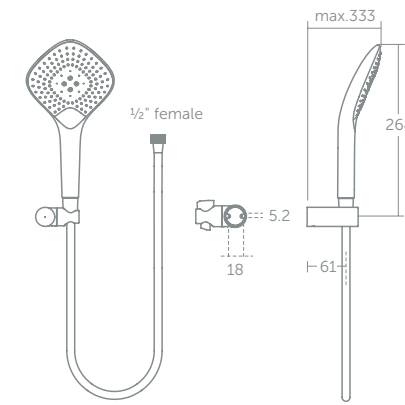

Model	Price inc VAT	Ref
Diamond handspray, 1.25m Idealflex hose, wall bracket	£96	B2460AA
Diamond handspray, 1.75m Idealflex hose wall bracket	£96	B1766AA

Diamond handspray Ø125mm
3 spray modes: rain, droplet, massage
Navigo push button
Cool Body
Rub clean nozzles
Removable 8 litres per minute flow regulator
Metal swivelling wall bracket
5 year guarantee