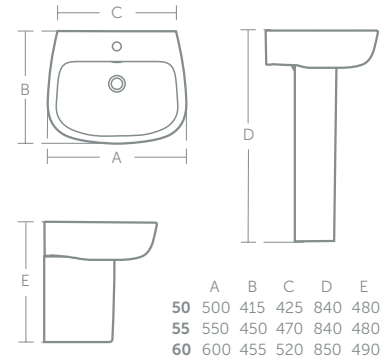

Model	Price inc VAT	Ref
60cm, one tap hole	£106	E156401
55cm, one tap hole	£96	E156501
50cm, one tap hole	£90	E156601
Full pedestal	£59	E156901
Semi-pedestal	£59	E156801
Basin fixing set	£17	E007067