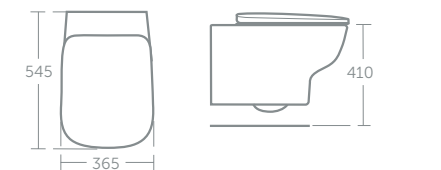

Studio Echo basin 60, 55, 50cm

Model	Price inc VAT	Ref
60cm, one tap hole	£106	E156401
55cm, one tap hole	£96	E156501
50cm, one tap hole	£90	E156601
Full pedestal	£59	E156901
Semi-pedestal	£59	E156801
Basin fixing set	£17	E007067

Studio Echo semi-countertop basin 55cm

Model	Price inc VAT	Ref
55cm, one tap hole	£135	E159401

Compatible with Tempo semi-countertop basin unit E3245 (p.115)

Studio Echo handrinse basin 45cm

Model	Price inc VAT	Ref
45cm, one tap hole	£77	E156701
Small pedestal	£59	E158401
Semi-pedestal for handrinse basin	£59	E158301
Basin fixing set	£17	E007067

Studio Echo corner handrinse basin 45cm

Model	Price inc VAT	Ref
45cm, one tap hole	£99	T290601
Small pedestal	£59	E158401
Basin fixing set	£17	E015767

Studio Echo close coupled WC

Model	Price inc VAT	Ref
Close coupled WC bowl, horizontal outlet	£148	E158701
Cistern with dual flush valve, 6/4 litres	£135	E150501
Cistern with dual flush valve, 4/2.6 litres	£135	E150601
Seat & cover	£62	T318201
Seat & cover, soft close, quick release	£80	T318101

Studio Echo close coupled back-to-wall short projection WC

Model	Price inc VAT	Ref
Close coupled, back-to-wall, short projection, WC bowl, horizontal outlet	£197	E158901
Cistern with dual flush valve, 6/4 litres	£135	E150501
Cistern with dual flush valve, 4/2.6 litres	£135	E150601
Seat & cover for short projection bowl	£62	T318601
Seat & cover for short projection bowl, soft close, quick release	£80	T318301

Studio Echo back-to-wall WC

Model	Price inc VAT	Ref
Back-to-wall WC bowl, horizontal outlet	£209	T282701
Conceala 2 top inlet cistern with pneumatic dual flush, 6/4 litres	£119	E212567
Seat & cover	£62	T318201
Seat & cover, soft close, quick release	£80	T318101

Studio Echo wall mounted WC