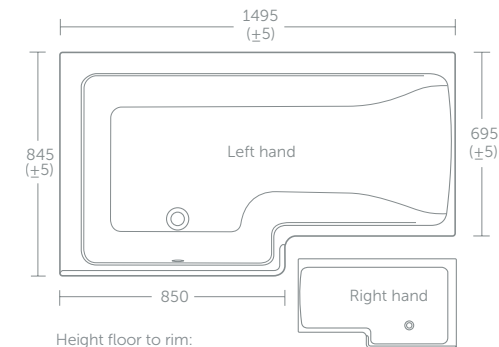

Model	Price inc VAT	Ref
Idealform 150cm square shower bath		
Right hand bath	£424	E049401
Left hand bath	£424	E049501
Unilux 70cm end panel	£68	E316901
Idealform Plus+ 150cm square shower bath		
Right hand bath	£608	E049601
Left hand bath	£608	E049701
Unilux Plus+ 70cm end panel	£68	E483101

150cm square shower bath front panel £152 E050601
Square shower bath screen £394 E0508EO
Left hand bath shown
Shower screen fits 150cm and 170cm baths
Shower screen & front panel fits right & left hand baths