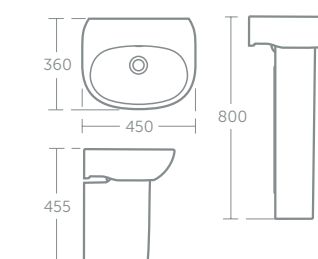

THE COLLECTIONS

Tesi Cloakroom

Total price **£673**

45cm handrinse basin with small semi-pedestal (p.83) £157

AquaBlade® close coupled WC suite with thin seat & cover (p.84) £380

Tesi mini basin mixer (p.138) £136

Excludes accessories (p.234), basin waste (p.238) & mirror (p.228).

CERAMIC LG Ceramic lifetime guarantee

Tesi basin 60cm

Model	Price inc VAT	Ref
60cm, one tap hole	£115	T026501
Full pedestal	£63	T351901
Semi-pedestal	£70	T357301
Basin fixing set	£17	E015767

CERAMIC LG

Tesi basin 55/50cm

Model	Price inc VAT	Ref
55cm, one tap hole	£105	T028001
50cm, one tap hole	£98	T031201
Full pedestal	£63	T351901
Semi-pedestal	£70	T357301
Basin fixing set	£17	E015767

CERAMIC LG

Tesi handrinse basin 45cm

Model	Price inc VAT	Ref
45cm, one tap hole	£87	T031301
Small full pedestal	£63	T352101
Small semi-pedestal	£70	T352001
Basin fixing set	£17	E015767

CERAMIC LG

Tesi semi countertop basin 55cm

Model	Price inc VAT	Ref
55cm, one tap hole	£182	T352601
Compatible with Tempo semi-countertop basin unit E3245 (p.115)		

CERAMIC LG