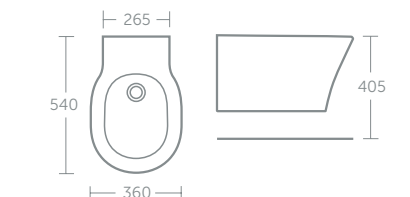

Model	Price inc VAT	Ref
Wall mounted bidet, one tap hole	£362	E080201
Support frame for wall mounted bowls	£197	E006067