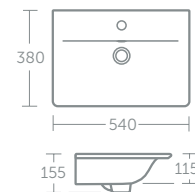

Concept Air Cube double vanity basin 124cm

Model	Price inc VAT	Ref
124cm, one tap hole	£630	E075101
Basin fixing set	£17	E015767
Contemporary bottle trap	£163	E0079AA

For use with 1200mm vanity units E0822 & E0829 (p.45)

Concept Air Cube vanity basin 104cm, 84cm, 64cm

Model	Price inc VAT	Ref
104cm, one tap hole	£456	E075201
84cm, one tap hole	£382	E075401
64cm, one tap hole	£222	E076401
Basin fixing set	£17	E015767
Contemporary bottle trap	£163	E0079AA

For use with vanity units (p.45–6), 104cm: E0821 & E0828
84cm: E0819 & E0827, 64cm: E0818, E0826 & E0836

Concept Air Cube mini vanity basin 54cm

Model	Price inc VAT	Ref
54cm, one tap hole	£168	E076501
Basin fixing set	£17	E015767
Contemporary bottle trap	£163	E0079AA

For use with 500mm vanity unit E0817 (p.45)

Concept Air Cube basin 60cm, 55cm, 50cm

Model	Price inc VAT	Ref
60cm, one tap hole	£145	E076601
55cm, one tap hole	£133	E076701
50cm, one tap hole	£133	E076801
Full pedestal	£88	E078101
Semi-pedestal	£89	E077201
Basin fixing set	£17	E015767
Contemporary bottle trap	£163	E0079AA

Can be used with basin units (p.46), 60cm: E0846, 55cm: E0844, 50cm: E0842

Concept Air Cube semi-countertop basin 50cm

Model	Price inc VAT	Ref
50cm, one tap hole	£242	E077101

Can be used with semi-countertop unit E0837 & worktop E0839 (p.46–7)

Concept Air Cube handrinse basin 40cm

Model	Price inc VAT	Ref
40cm, one tap hole	£111	E076901
Small full pedestal	£87	E078401
Small semi-pedestal	£89	E078201
Basin fixing set	£17	E015767
Contemporary bottle trap	£163	E0079AA

Concept Air Cube vessel basin 60cm, 40cm

Model	Price inc VAT	Ref
60cm, no tap hole	£248	E078701
40cm, no tap hole	£212	E078601

Can be used with vanity basin units with dedicated worktops
No overflow, choose unslotted waste (p.238)