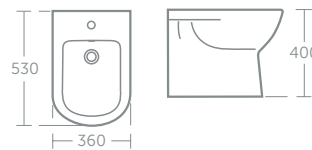

Model	Price inc VAT	Ref
Floor standing back-to-wall bidet	£206	T509001