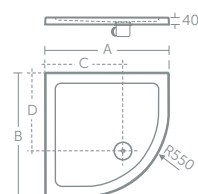

Simplicity flat top shower trays

Quadrant
Low profile flat top tray

Model	Price inc VAT	Ref
800mm quadrant, flat top	£199	L510001
900mm quadrant, flat top	£231	L510101
1000mm quadrant, flat top	£270	L510201
Adhesive upstand	£64	LV69967
Quadrant riser kit	£104	L631001
Flexible waste pipe	£14	L630801

Includes 90mm chrome fast flow waste

Offset quadrant
Low profile flat top tray

Model	Price inc VAT	Ref
900 x 800mm RH, flat top	£242	L510301
1000 x 800mm RH, flat top	£262	L510501
1200 x 800mm RH, flat top	£278	L510701
1200 x 900mm RH, flat top	£286	L510901

Left Hand models

900 x 800mm LH, flat top	£242	L510401
1000 x 800mm LH, flat top	£262	L510601
1200 x 800mm LH, flat top	£278	L510801
1200 x 900mm LH, flat top	£286	L511001

Adhesive upstand	£64	LV69967
Quadrant riser kit	£104	L631001
Flexible waste pipe	£14	L630801

Includes 90mm chrome fast flow waste
RH = right handed, LH = left handed
Right hand illustrated

Pentagon
Low profile flat top tray

Model	Price inc VAT	Ref
900mm pentagon, flat top	£239	L511101
Adhesive upstand	£64	LV69967
Riser kit for trays up to 1200mm	£90	L630901
Flexible waste pipe	£14	L630801

Includes 90mm chrome fast flow waste

Size (mm)	A	B	C	D
800 x 800	810	810	510	510
900 x 900	910	910	610	610
1000 x 1000	1010	1010	710	710

Size (mm)	A	B	C	D
900 x 800 RH	810	910	510	610
900 x 800 LH	910	810	610	510
1000 x 800 RH	810	1010	510	710
1000 x 800 LH	1010	810	710	510
1200 x 800 RH	810	1210	510	910
1200 x 800 LH	1210	810	910	510
1200 x 900 RH	910	1210	610	910
1200 x 900 LH	1210	910	910	610

Size (mm)	A	B	C	D
900 x 900	910	910	515	515

Simplicity upstand shower trays

Model	Price inc VAT	Ref
760mm square, upstand	£175	L511301
800mm square, upstand	£202	L511401
900mm square, upstand	£288	L511501
Riser kit for trays up to 1200mm	£90	L630901
Flexible waste pipe	£14	L630801

Upstand on all 4 sides
Includes 90mm chrome fast flow waste