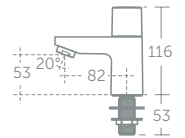

Model	Price inc VAT	Ref
Pair basin pillar taps	£118	B0728AA