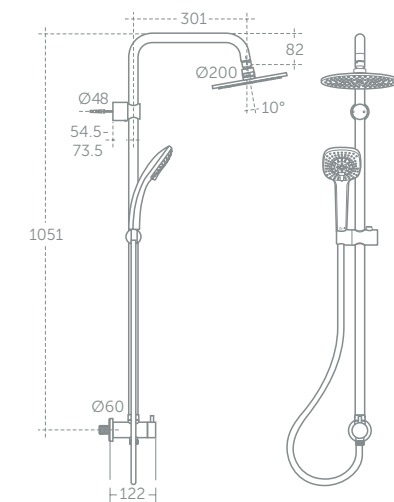

Model	Price inc VAT	Ref
Dual fixed riser system with M1 rainshower & M3 shower kit for exposed shower mixers	£583	A5691AA
Dual fixed riser system with M1 rainshower & M3 shower kit for built-in shower mixers	£583	A5689AA
Shower bar extension	£83	A860873AA

Round rainshower Ø200mm fitted with removable 12 litres per minute flow regulator
3 mode handspray (rain, fine rain & massage) fitted with removable 8 litres per minute flow regulator
Fixed riser with 25mm diameter tube
Metal slider with press to move slider
Two way diverter with metal pin handle
1.8m Idealflex smooth metal effect hose
Limescale resistant, rub clean nozzles
Optional 150mm extension kit A860873AA
Minimum operating pressure 0.5 bar
5 year guarantee