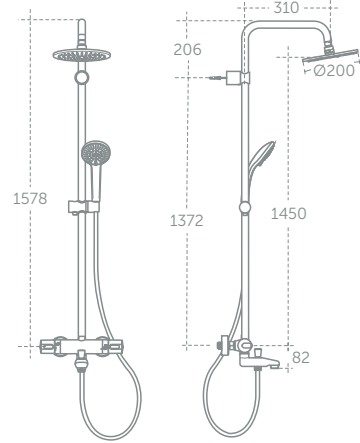

Model	Price inc VAT	Ref
Ceratherm 100 thermostatic shower mixer, with Idealrain fixed riser, M1 Ø200mm rainshower & 110mm Evo round handspray	£691	A6987AA

For high pressure applications between 2 & 5 bar
Flow control has integral diverter
Rainshower fitted with removable 12 litres per minute flow regulator
Ø110mm Evo round handspray (3 spray modes: rain, aerated rain and massage) fitted with removable 8 litres per minute flow regulator

Model	Price inc VAT	Ref
Ceratherm 100 thermostatic shower mixer, with Idealrain fixed riser, M1 Ø200mm Cube rainshower & 110mm Evo diamond handspray	£691	A6988AA

For high pressure applications between 2 & 5 bar
Flow control has integral diverter
Rainshower fitted with removable 12 litres per minute flow regulator
Ø110mm Evo diamond handspray (3 spray modes: rain, aerated rain and massage) fitted with removable 8 litres per minute flow regulator

Model	Price inc VAT	Ref
Ceratherm 100 thermostatic bath shower mixer with 1600mm Idealrain fixed riser, M1 Ø200mm rainshower & M3 handspray	£1,024	A5778AA

For high pressure applications between 2 & 5 bar
Flow control has integral diverter
Rainshower fitted with removable 12 litres per minute flow regulator
Ø100mm handspray (3 spray modes: rain, fine rain and massage) fitted with removable 8 litres per minute flow regulator