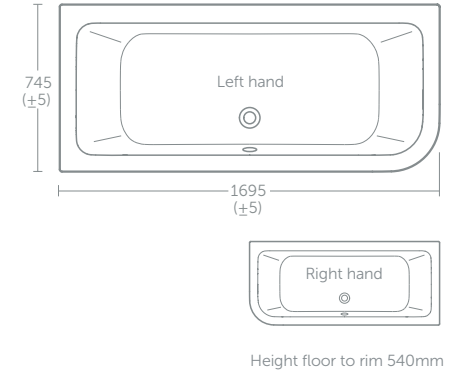

Model	Price inc VAT	Ref
Idealform 170 x 75cm asymmetric bath, no tap holes		
Left hand bath	£457	E152401
Right hand bath	£457	E153401

Model	Price inc VAT	Ref
Idealform Plus+ 170 x 75cm asymmetric bath, no tap holes		
Left hand bath	£602	E152501
Right hand bath	£602	E153901

170cm asymmetric bath front panel	£178	E154101
Front panel fits left & right hand baths