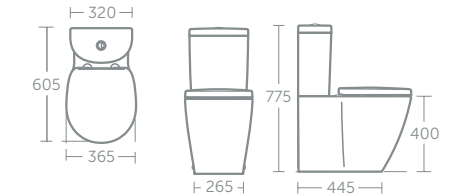

Model	Price inc VAT	Ref
Close coupled, back-to-wall, WC bowl, horizontal outlet	£339	E120601
Arc cistern with dual flush valve, 6/4 litres	£219	E786001
Arc cistern with dual flush valve, 4/2.6 litres	£219	E785501
Seat & cover	£108	E129201
Soft close seat & cover	£154	E129301