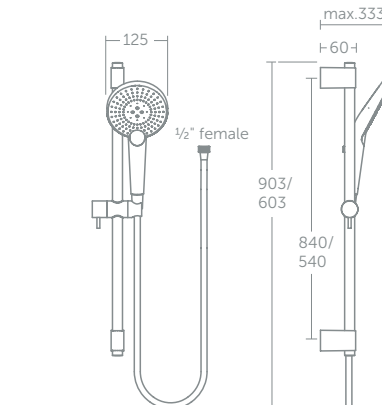

Model	Price inc VAT	Ref
Round handspray, 600mm slide rail, 1.75m Idealflex hose	£143	B1761AA
Round handspray, 900mm slide rail, 1.75m Idealflex hose	£167	B1763AA

Round handspray Ø125mm
3 spray modes: rain, droplet, massage
Navigo push button
Cool Body
Rub clean nozzles
Removable 8 litres per minute flow regulator
Easymount metal shower rail
5 year guarantee