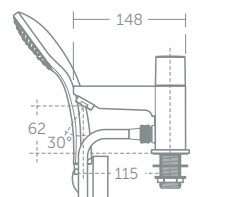

Handset supplied fitted with a removable 8 litres per minute eco flow regulator

TAPS & MIXERS

Ceraline

With its iconic cylindrical body shape Ceraline packs a sophisticated design punch. Its styling will elevate any contemporary suite to an architectural level.