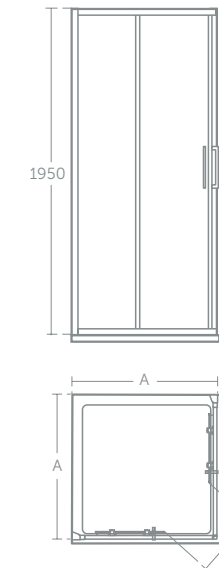

Connect 2 quadrant

Model	Price inc VAT	Ref
800mm enclosure	£642	K9383EO
900mm enclosure	£666	K9384EO

Height 1950mm
Radius 550mm
6mm clear safety glass
Idealclean treatment
Bright silver finish
Solid chrome plated handles
Click and clean wheels
Smooth running wheels
Concealed fixings with easy click covers & top caps
Horizontal adjustment up to 25mm per profile
Suitable for installation on a tray or wetroom floor

Size (mm)	A width	B opening	C width
800	755 – 780	400	755 – 780
900	855 – 880	525	855 – 880

Connect 2 corner entry

Model	Price inc VAT	Ref
800mm enclosure	£684	L0073EO
900mm enclosure	£708	L0074EO

Height 1950mm
6mm clear safety glass
Idealclean treatment
Bright silver finish
Solid chrome plated handles
Click and clean wheels
Smooth running wheels
Concealed fixings with easy click covers & top caps
Horizontal adjustment up to 25mm per profile
Suitable for installation on a tray or wetroom floor

Size (mm)	A width	B opening
800	755 – 780	415
900	855 – 880	485

Connect 2 offset quadrant

Model	Price inc VAT	Ref
900 x 760mm enclosure	£654	K9417EO
1000 x 800mm enclosure	£720	K9385EO
1200 x 800mm enclosure	£792	K9386EO
1200 x 900mm enclosure	£804	K9575EO

Height 1950mm
Radius 550mm
6mm clear safety glass
Idealclean treatment
Bright silver finish
Solid chrome plated handles
Click and clean wheels
Smooth running wheels
Concealed fixings with easy click covers & top caps
Horizontal adjustment up to 25mm per profile
Suitable for installation on a tray or wetroom floor

Size (mm)	A width	B opening	C width
900 x 760	855 – 880	430	715 – 740
1000 x 800	955 – 980	465	755 – 780
1200 x 800	1155 – 1180	465	755 – 780
1200 x 900	1155 – 1180	525	855 – 880

SHOWERING

Connect 2 Offset quadrant shower

Total price **£1,673**