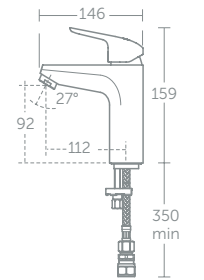

Ceraflex® basin mixer

Model	Price inc VAT	Ref
Single lever basin mixer with pop-up waste	£107	B1811AA
Single lever basin mixer	£93	B1812AA

Supplied fitted with a removable 5 litres per minute eco flow regulator
FirmaFlow® ceramic cartridge fitted for a long, high performance lifespan

Ceraflex® grande basin mixer

Model	Price inc VAT	Ref
Single lever grande basin mixer	£107	B2326AA

Supplied fitted with a removable 5 litres per minute eco flow regulator
FirmaFlow® ceramic cartridge fitted for a long, high performance lifespan

Mixers & taps
5 year
guarantee

Water-saving

Easyfix

Temperature
limit stop

High pressure

Ceraflex® bath filler

Model	Price inc VAT	Ref
Single lever bath filler	£149	B1959AA

FirmaFlow® ceramic cartridge fitted for a long, high performance lifespan

Ceraflex® bath shower mixer

Model	Price inc VAT	Ref
Single lever bath shower mixer with shower kit	£171	B1960AA

Handset supplied fitted with a removable 8 litres per minute eco flow regulator
FirmaFlow® ceramic cartridge fitted for a long, high performance lifespan

Ceraflex® dual control bath filler

Model	Price inc VAT	Ref
Dual control bath filler	£149	B1824AA

Ceraflex® dual control bath shower mixer

Model	Price inc VAT	Ref
Dual control bath shower mixer with shower kit	£171	B1823AA

Handset supplied fitted with a removable 8 litres per minute eco flow regulator