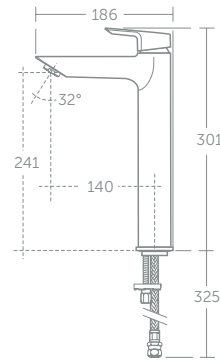

Model	Price inc VAT	Ref
Single lever vessel basin mixer	£245	A6575AA

Supplied fitted with a removable 5 litres per minute eco flow regulator