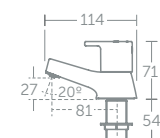

Calista basin mixer

Model	Price inc VAT	Ref
Single lever basin mixer with pop-up waste	£100	B1148AA
Single lever basin mixer	£87	B1149AA

Supplied fitted with a removable 5 litres per minute eco flow regulator

Calista mini basin mixer

Model	Price inc VAT	Ref
Single lever mini basin mixer	£87	BC340AA

Supplied fitted with a removable 5 litres per minute eco flow regulator

Calista basin pillar taps

Model	Price inc VAT	Ref
Pair basin pillar taps	£85	B1146AA

Supplied fitted with removable 4 litres per minute eco flow regulators

Calista bath pillar taps

Model	Price inc VAT	Ref
Pair bath pillar taps	£102	B1147AA

Calista bath filler

Model	Price inc VAT	Ref
One tap hole bath filler	£118	B2137AA

Calista bath shower mixer

Model	Price inc VAT	Ref
Single lever bath shower mixer with shower kit	£136	B1958AA

Handset supplied fitted with a removable 8 litres per minute eco flow regulator

Calista dual control bath filler

Model	Price inc VAT	Ref
Dual control bath filler	£118	B1151AA

Calista dual control bath shower mixer

Model	Price inc VAT	Ref
Dual control bath shower mixer with shower kit	£136	B1152AA

Handset supplied fitted with a removable 8 litres per minute eco flow regulator