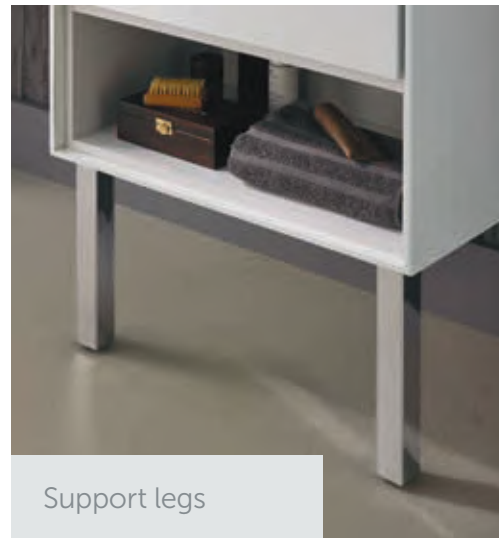

Versatility by design

Cube vanity units

Concept Air vanity units are designed to work with Cube vanity basins. With the addition of a worktop they can also be used to support vessel basins. Vanity units are available with two drawers or with one drawer and an open shelf. The mini vanity basin unit features one deep drawer and is perfect for the cloakroom.

Cube basin unit

This deep drawer storage unit is available for all three sizes of Cube basin. The tapered edges of the basin intersect with the furniture to create a unique design solution.

Wall hung furniture

Wall hung units bring a sense of weightlessness to a space. For situations where extra support is needed chrome legs are available in two heights.

Support legs