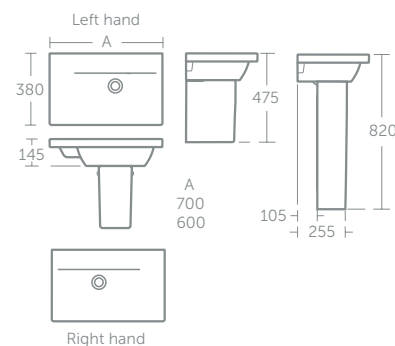

Concept Space Cube basin 55cm, 50cm

Model	Price inc VAT	Ref
55cm, one tap hole	£161	E133701
50cm, one tap hole	£154	E133601
Full pedestal	£87	E783801
Semi-pedestal	£94	E784001
Basin fixing set	£17	E015767

55cm basin can be used with basin unit E0313 (p.63)
50cm basin can be used with basin unit E0312 (p.63)

Concept Space Cube basin left/right hand 70cm, 60cm

Model	Price inc VAT	Ref
70cm, left hand	£244	E134101
70cm, right hand	£244	E134201
60cm, left hand	£192	E133801
60cm, right hand	£192	E133901
Full pedestal for 70cm basin	£87	E783701
Full pedestal for 60cm basin	£87	E783801
Semi-pedestal	£94	E784001
Basin fixing set	£17	E015767

70cm left hand basin can be used with unit E0316 (p.63)
70cm right hand basin can be used with unit E0317 (p.63)
60cm left hand basin can be used with unit E0314 (p.63)
60cm left hand basin can be used with unit E0315 (p.63)

Concept Space Cube basin 80cm

Model	Price inc VAT	Ref
80cm, one tap hole	£337	E134301
Full pedestal	£87	E783701
Semi-pedestal	£94	E784001
Basin fixing set	£17	E015767

Can be used with basin unit E0318 (p.63)

Concept Space Cube guest furniture basin 45cm

Model	Price inc VAT	Ref
45cm, left hand, one tap hole	£131	E133501
45cm, right hand, one tap hole	£131	E133401

No overflow
Left hand basin use with: wall hung guest basin unit E0370 or floor standing guest basin unit E1438 (p.64)
Right hand basin use with: wall hung guest basin unit E0371 or floor standing guest basin unit E1439 (p.64)

Concept Space Cube short projection basin 55cm

Model	Price inc VAT	Ref
55cm, one tap hole	£142	E799201
55cm, two tap holes	£142	E788501
Full pedestal	£87	E783701
Semi-pedestal	£94	E783901
Basin fixing set	£17	E015767

Can be used with pedestal basin unit E1443 (p.65)

Concept Space Cube short projection semi-countertop basin 50cm