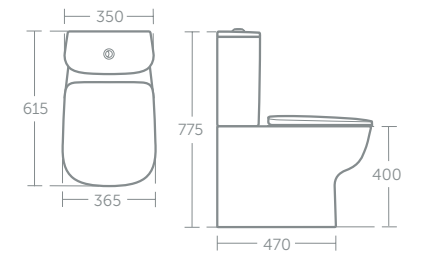

Model	Price inc VAT	Ref
Close coupled, back-to-wall, short projection, WC bowl, horizontal outlet	£197	E158901
Cistern with dual flush valve, 6/4 litres	£135	E150501
Cistern with dual flush valve, 4/2.6 litres	£135	E150601
Seat & cover for short projection bowl	£62	T318601
Seat & cover for short projection bowl, soft close, quick release	£80	T318301