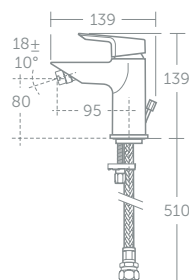

Model	Price inc VAT	Ref
Single lever bidet mixer with pop-up waste	£170	A6589AA

Supplied fitted with a removable 5 litres per minute eco flow regulator