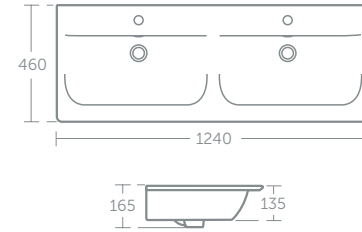

Concept Air Cube double vanity basin 124cm

Model	Price inc VAT	Ref
124cm, one tap hole	£630	E075101
Basin fixing set	£17	E015767
Contemporary bottle trap	£163	E0079AA

For use with 1200mm vanity units E0822 & E0829 (p.45)

Concept Air Cube vanity basin 104cm, 84cm, 64cm

Model	Price inc VAT	Ref
104cm, one tap hole	£456	E075201
84cm, one tap hole	£382	E075401
64cm, one tap hole	£222	E076401
Basin fixing set	£17	E015767
Contemporary bottle trap	£163	E0079AA

For use with vanity units (p.45–6), 104cm: E0821 & E0828
84cm: E0819 & E0827, 64cm: E0818, E0826 & E0836

Concept Air Cube mini vanity basin 54cm

Model	Price inc VAT	Ref
54cm, one tap hole	£168	E076501
Basin fixing set	£17	E015767
Contemporary bottle trap	£163	E0079AA

For use with 500mm vanity unit E0817 (p.45)

Concept Air Cube basin 60cm, 55cm, 50cm

Model	Price inc VAT	Ref
60cm, one tap hole	£145	E076601
55cm, one tap hole	£133	E076701
50cm, one tap hole	£133	E076801
Full pedestal	£88	E078101
Semi-pedestal	£89	E077201
Basin fixing set	£17	E015767
Contemporary bottle trap	£163	E0079AA

Can be used with basin units (p.46), 60cm: E0846, 55cm: E0844, 50cm: E0842

Concept Air Cube semi-countertop basin 50cm

Model	Price inc VAT	Ref
50cm, one tap hole	£242	E077101

Can be used with semi-countertop unit E0837 & worktop E0839 (p.46–7)

Concept Air Cube handrinse basin 40cm

Model	Price inc VAT	Ref
40cm, one tap hole	£111	E076901
Small full pedestal	£87	E078401
Small semi-pedestal	£89	E078201
Basin fixing set	£17	E015767
Contemporary bottle trap	£163	E0079AA

Concept Air Cube vessel basin 60cm, 40cm

Model	Price inc VAT	Ref
60cm, no tap hole	£248	E078701
40cm, no tap hole	£212	E078601

Can be used with vanity basin units with dedicated worktops
No overflow, choose unslotted waste (p.238)