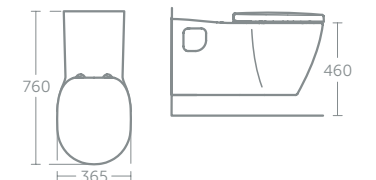

Concept Freedom accessible basin 60cm

Model	Price inc VAT	Ref
60cm, one tap hole	£356	E549901
60cm, no tap holes	£356	E550101
Contemporary bottle trap	£163	E0079AA
Basin fixing set	£17	E015767

Concept Freedom Idealform Plus+ 170 x 80cm bath

Model	Price inc VAT	Ref
79 x 80cm Idealform Plus+ Left hand bath	£519	E108701
179 x 80cm Idealform Plus+ Right hand bath	£519	E108801
170cm Freedom front bath panel	£132	E109601
80cm Freedom end bath panel	£70	E109701
Concept Freedom headrest – grey	£125	E109267
45cm support rail	£153	E1093AA
60cm support rail	£222	E1094AA

Bath includes clicker waste
Height floor to rim: 540mm

Positioning of the rails is advisory and should be positioned according to height and preference

Concept Freedom raised height close coupled WC suite

Model	Price inc VAT	Ref
Raised height close coupled WC bowl, horizontal outlet	£342	E608601
Cube close coupled cistern with dual flush valve, 6/4 litre	£219	E785901
Cube close coupled cistern with dual flush valve, 4/2.6 litre	£219	E796901
Seat & cover	£116	E791801
Soft close seat & cover	£167	E791701
Seat, no cover	£97	K706001

Concept Freedom raised height back-to-wall WC

Model	Price inc VAT	Ref
Raised height back-to-wall WC bowl, horizontal outlet	£448	E608801
Conceala 2 cistern with delay fill and dual flush valve, 4.5/3 or 4/2.6 litres	£132	S363667
Seat & cover	£116	E791801
Soft close seat & cover	£167	E791701
Seat, no cover	£97	K706001

For the full range of Conceala cisterns see p.239

Concept Freedom raised height wall mounted WC