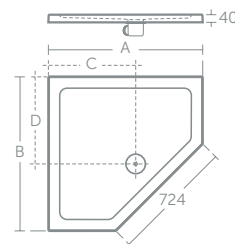

Simplicity flat top shower trays

Quadrant
Low profile flat top tray

Model	Price inc VAT	Ref
800mm quadrant, flat top	£199	L510001
900mm quadrant, flat top	£231	L510101
1000mm quadrant, flat top	£270	L510201
Adhesive upstand	£64	LV69967
Quadrant riser kit	£104	L631001
Flexible waste pipe	£14	L630801

Includes 90mm chrome fast flow waste

Offset quadrant
Low profile flat top tray

Model	Price inc VAT	Ref
900 x 800mm RH, flat top	£242	L510301
1000 x 800mm RH, flat top	£262	L510501
1200 x 800mm RH, flat top	£278	L510701
1200 x 900mm RH, flat top	£286	L510901

Left Hand models

900 x 800mm LH, flat top	£242	L510401
1000 x 800mm LH, flat top	£262	L510601
1200 x 800mm LH, flat top	£278	L510801
1200 x 900mm LH, flat top	£286	L511001

Adhesive upstand	£64	LV69967
Quadrant riser kit	£104	L631001
Flexible waste pipe	£14	L630801

Includes 90mm chrome fast flow waste
RH = right handed, LH = left handed
Right hand illustrated

Pentagon
Low profile flat top tray

Model	Price inc VAT	Ref
900mm pentagon, flat top	£239	L511101
Adhesive upstand	£64	LV69967
Riser kit for trays up to 1200mm	£90	L630901
Flexible waste pipe	£14	L630801

Includes 90mm chrome fast flow waste

Size (mm)	A	B	C	D
800 x 800	810	810	510	510
900 x 900	910	910	610	610
1000 x 1000	1010	1010	710	710

Size (mm)	A	B	C	D
900 x 800 RH	810	910	510	610
900 x 800 LH	910	810	610	510
1000 x 800 RH	810	1010	510	710
1000 x 800 LH	1010	810	710	510
1200 x 800 RH	810	1210	510	910
1200 x 800 LH	1210	810	910	510
1200 x 900 RH	910	1210	610	910
1200 x 900 LH	1210	910	910	610

Size (mm)	A	B	C	D
900 x 900	910	910	515	515

Simplicity upstand shower trays

Model	Price inc VAT	Ref
760mm square, upstand	£175	L511301
800mm square, upstand	£202	L511401
900mm square, upstand	£288	L511501
Riser kit for trays up to 1200mm	£90	L630901
Flexible waste pipe	£14	L630801

Upstand on all 4 sides
Includes 90mm chrome fast flow waste