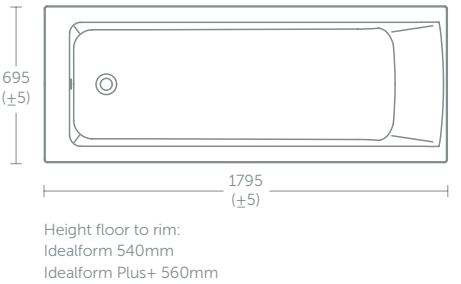

Concept Air freestanding bath 170 x 79cm

Model	Price inc VAT	Ref
170 x 79cm freestanding bath with tap deck, no tap holes	£1,052	E107901

Concept Air shower bath 150 x 80cm

Model	Price inc VAT	Ref
Idealform 150 x 80cm shower bath, no tap holes		
Left hand	£335	E154701
Right hand	£335	E154401
Unilux 70cm end panel	£68	E316901

Model	Price inc VAT	Ref
Idealform Plus+ 150 x 80cm shower bath, no tap holes		
Left hand bath	£461	E154801
Right hand bath	£461	E154501
Unilux Plus+ 70cm end panel	£68	E483101

Shower bath screen with access panel	£362	E1085EO
150cm shower bath front panel	£128	E155101
Shower screen & front panel fits left & right hand baths		

Concept Air shower bath 170 x 80cm

Model	Price inc VAT	Ref
Idealform 170 x 80cm shower bath, no tap holes		
Left hand bath	£335	E108101
Right hand bath	£335	E108301
Unilux 70cm end panel	£68	E316901

Model	Price inc VAT	Ref
Idealform Plus+ 170 x 80cm shower bath, no tap holes		
Left hand bath,	£461	E114301
Right hand bath	£461	E114501
Unilux Plus+ 70cm end panel	£68	E483101

Shower bath screen with access panel	£362	E1085EO
170cm shower bath front panel	£128	E108201
Shower screen & front panel fits left & right hand baths		

25 YEAR GUARANTEE Baths 25 year guarantee

10 YEAR GUARANTEE Bath screens 10 year guarantee

Concept asymmetric double ended bath 170 x 75cm

Model	Price inc VAT	Ref
Idealform 170 x 75cm asymmetric bath, no tap holes		
Left hand bath	£457	E152401
Right hand bath	£457	E153401

Model	Price inc VAT	Ref
Idealform Plus+ 170 x 75cm asymmetric bath, no tap holes		
Left hand bath	£602	E152501
Right hand bath	£602	E153901

170cm asymmetric bath front panel	£178	E154101
Front panel fits left & right hand baths		

Concept double ended bath 170 x 75cm