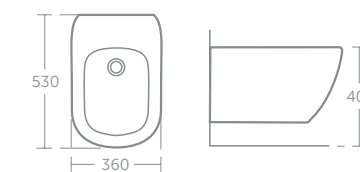

Ceramic lifetime guarantee

Baths 25 year guarantee

Seat & cover 5 year guarantee

Tesi AquaBlade® close coupled WC

Model	Price inc VAT	Ref
Close coupled WC bowl, horizontal outlet	£168	T356401
Cistern with dual flush valve, 6/4 litres	£144	T357001
Cistern with dual flush valve, 4/2.6 litres	£144	T356901
Thin seat & cover	£68	T352801
Thin seat & cover, soft close, quick release	£123	T352701

Tesi AquaBlade® close coupled back-to-wall WC

Model	Price inc VAT	Ref
Close coupled, back-to-wall WC bowl, horizontal outlet	£217	T355701
Cistern with dual flush valve, 6/4 litres	£144	T357001
Cistern with dual flush valve, 4/2.6 litres	£144	T356901
Thin seat & cover	£68	T352801
Thin seat & cover, soft close, quick release	£123	T352701

Tesi AquaBlade® back-to-wall WC

Model	Price inc VAT	Ref
Back-to-wall WC bowl, horizontal outlet	£259	T353501
Conceala 2 top inlet cistern with pneumatic dual flush, 6/4 litres	£119	E212567
Thin seat & cover	£68	T352801
Thin seat & cover, soft close, quick release	£123	T352701

Compatible with Tempo WC unit E0777 (p.115)
For the full range of Conceala cisterns see p.239

Tesi AquaBlade® wall mounted WC bowl

Model	Price inc VAT	Ref
Wall mounted WC bowl, horizontal outlet	£322	T354501
Conceala 2 top inlet cistern with pneumatic dual flush, 6/4 litres	£119	E212567
Thin seat & cover	£68	T352801
Thin seat & cover, soft close, quick release	£123	T352701
Support frame for wall mounted bowls	£197	E006067

Compatible with Tempo WC unit E0777 (p.115)
For the full range of Conceala cisterns see (p.239)

AquaBlade®

Dual flush & water saving

Soft close

Quick release soft close seats

Hidden fixings

Tesi wall mounted bidet