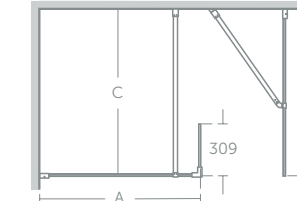

Synergy wetroom panels

Corner installation example:
wetroom panel with end panel

- 1000 Wetroom panel
- 760 Wetroom panel
- Straight bracing bracket
- Angle bracing bracket

Corner installation example:
wetroom panel with end panel and return

- 1000 Wetroom panel
- 760 Wetroom panel
- 300 Return panel
- Straight bracing bracket
- Angle bracing bracket