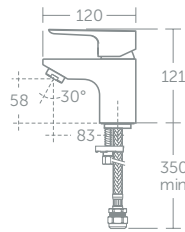

Model	Price inc VAT	Ref
Single lever mini basin mixer	£118	B1480AA

Supplied fitted with a removable 5 litres per minute eco flow regulator