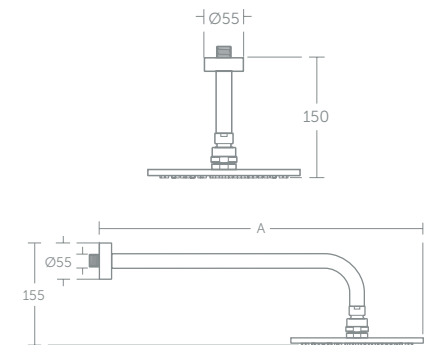

Horizontal arm	A dimension
300mm	392mm
400mm	492mm