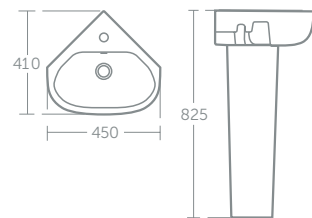

Model	Price inc VAT	Ref
45cm, one tap hole	£99	T290601
Small pedestal	£59	E158401
Basin fixing set	£17	E015767