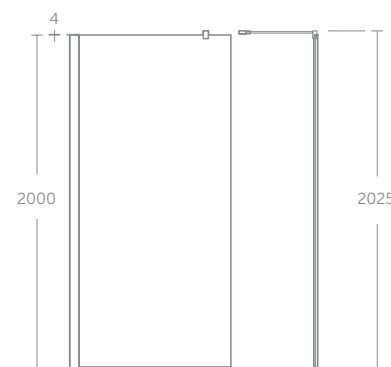

Synergy wetroom panels

Corner installation example:
wetroom panel with end panel

- 1000 Wetroom panel
- 760 Wetroom panel
- Straight bracing bracket
- Angle bracing bracket

Corner installation example:
wetroom panel with end panel and return

- 1000 Wetroom panel
- 760 Wetroom panel
- 300 Return panel
- Straight bracing bracket
- Angle bracing bracket