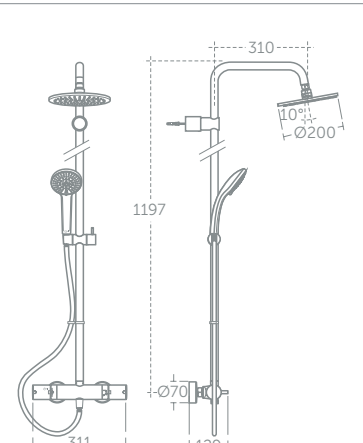

Model	Price inc VAT	Ref
Exposed thermostatic shower mixer with metal pin handles, Idealrain fixed riser, M1 Ø200mm rainshower & M3 handspray	£760	A6290AA

For high pressure applications between 2 & 5 bar
Flow control has integral diverter
Rainshower fitted with removable 12 litres per minute flow regulator
Ø100mm handspray (3 spray modes: rain, fine rain and massage) fitted with removable 8 litres per minute flow regulator

See also Concept Freedom collection p.74