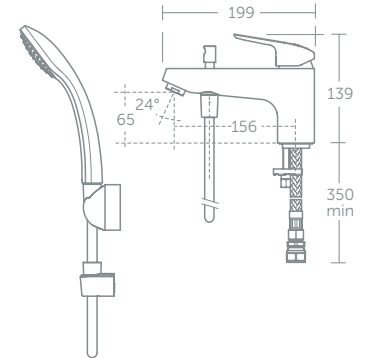

Model	Price inc VAT	Ref
Single lever bath shower mixer with shower kit	£171	B1960AA

Handset supplied fitted with a removable 8 litres per minute eco flow regulator
FirmaFlow® ceramic cartridge fitted for a long, high performance lifespan