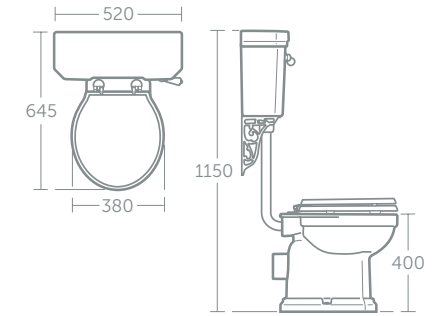

Waverley basin 56cm

Model	Price inc VAT	Ref
56cm, one tap hole	£194	U470201
56cm, two tap holes	£194	U470101
Full pedestal	£74	U470001
Basin fixing set	£17	E015767

Waverley handrinse basin 45cm

Model	Price inc VAT	Ref
45cm handrinse, two tap holes	£152	U471001
32 x 75mm seal bottle trap	£59	E3198AA
Steel wall hangers (pair)	£3	E501067

Waverley high level WC suite

Model	Price inc VAT	Ref
WC bowl, horizontal outlet	£172	U470301
High level cistern pack, 6 or 4 litre single flush including chrome flush pipe, pull chain and ornate brackets	£498	U470701
Mahogany finish seat & cover	£99	U0248GC
White seat & cover	£80	U011801

CERAMIC LG Ceramic lifetime guarantee 5 YEAR GUARANTEE Seat & cover 5 year guarantee

Waverley low level WC suite

Model	Price inc VAT	Ref
WC bowl, horizontal outlet	£172	U470301
Low level cistern pack, 6/4 litre dual flush including chrome flush pipe and traditional lever	£312	U471401
Ornate brackets for cistern	£108	U1634AA
Mahogany finish seat & cover	£99	U0248GC
White seat & cover	£80	U011801

Waverley close coupled WC suite

Model	Price inc VAT	Ref
Close coupled WC bowl, horizontal outlet	£188	U470801
Close coupled cistern, 6/4 litre dual flush including traditional lever	£180	U470901
Mahogany finish seat & cover	£99	U0248GC
White seat & cover	£80	U011801

Waverley back-to-wall WC suite

Model	Price inc VAT	Ref
Back-to-wall WC bowl, horizontal outlet	£280	U471201
Conceala 2 bottom inlet cistern with syphon 6 or 4.5 litre flush	£104	S362167
Traditional lever	£67	S439501
Mahogany finish seat & cover	£99	U0248GC
White seat & cover	£80	U011801