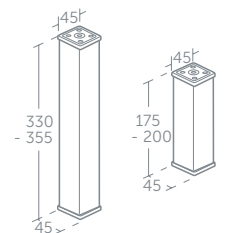

Model	Price inc VAT	Ref
Large leg 300mm (each)	£45	E044767
Small leg 180mm (each)	£30	E039867

Large leg for vanity units with vanity basins, height from floor to rim 861-886mm
Small leg for vessel basin installations & basin units, height from floor to rim 840-865mm