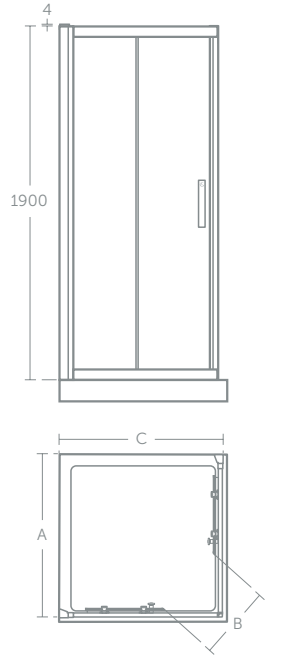

Synergy infold door alcove

Model	Price inc VAT	Ref
760mm door	£675	L6206EO
800mm door	£707	L6207EO
900mm door	£762	L6208EO
1000mm door	£817	L6209EO

Height 1900mm
8mm clear safety glass
Idealclean treatment
Bright silver finish
Solid chrome plated handle
Triple smooth running wheels
Exposed glass edge on door for a touch of luxury
Concealed seals
Concealed fixings with easy click covers & top caps
Magnetic seals encased in aluminium
Horizontal adjustment up to 50mm
Suitable for installation on a tray or wetroom floor

Size (mm)	A width	B opening
760	710 – 760	414
800	750 – 800	455
900	850 – 900	556
1000	950 – 1000	609

Synergy corner entry

Model	Price inc VAT	Ref
800mm enclosure	£909	L6280EO
900mm enclosure	£982	L6281EO
1000mm enclosure	£1055	L6282EO

Height 1900mm
8mm clear safety glass
Idealclean treatment
Bright silver finish
Solid chrome plated handle
Click and clean wheels
Smooth running wheels
Concealed fixings with easy click covers & top caps
Magnetic seals encased in aluminium
Horizontal adjustment up to 25mm per profile
Suitable for installation on a tray or wetroom floor

Size (mm)	A width	B opening	C width
800	753 – 778	385	753 – 778
900	853 – 878	455	853 – 878
1000	953 – 978	555	953 – 978

Synergy infold door corner

Model	Price inc VAT	Ref
760mm door	£675	L6206EO
800mm door	£707	L6207EO
900mm door	£762	L6208EO
1000mm door	£817	L6209EO
760mm side panel	£380	L6216EO
800mm side panel	£398	L6217EO
900mm side panel	£425	L6218EO
1000mm side panel	£453	L6219EO