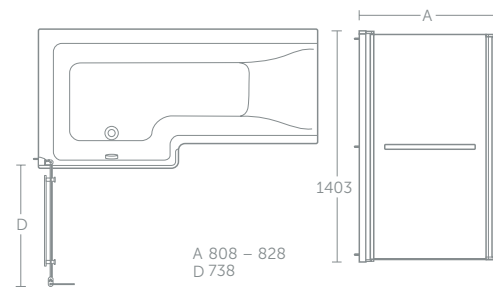

Height floor to rim:
Idealform 540mm
Idealform Plus+ 560mm