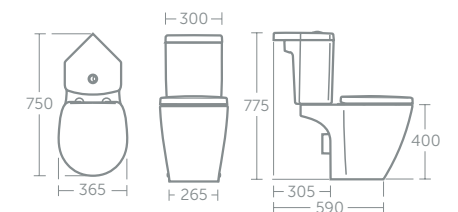

Model	Price inc VAT	Ref
Close coupled WC bowl, horizontal outlet	£268	E120501
Corner cistern with dual flush valve, 6/4 litres	£238	E121201
Seat & cover	£108	E129201
Soft close seat & cover	£154	E129301