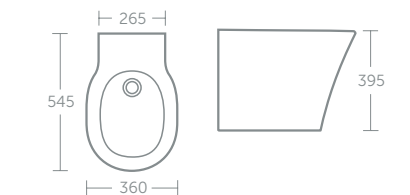

Model	Price inc VAT	Ref
Back-to-wall bidet, one tap hole	£322	E080101