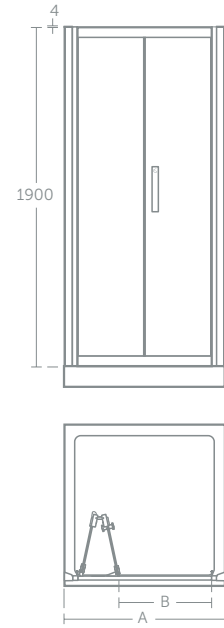

Synergy infold door alcove

Model	Price inc VAT	Ref
760mm door	£675	L6206EO
800mm door	£707	L6207EO
900mm door	£762	L6208EO
1000mm door	£817	L6209EO

Height 1900mm
8mm clear safety glass
Idealclean treatment
Bright silver finish
Solid chrome plated handle
Triple smooth running wheels
Exposed glass edge on door for a touch of luxury
Concealed seals
Concealed fixings with easy click covers & top caps
Magnetic seals encased in aluminium
Horizontal adjustment up to 50mm
Suitable for installation on a tray or wetroom floor

Size (mm)	A width	B opening
760	710 – 760	414
800	750 – 800	455
900	850 – 900	556
1000	950 – 1000	609

Synergy corner entry

Model	Price inc VAT	Ref
800mm enclosure	£909	L6280EO
900mm enclosure	£982	L6281EO
1000mm enclosure	£1055	L6282EO

Height 1900mm
8mm clear safety glass
Idealclean treatment
Bright silver finish
Solid chrome plated handle
Click and clean wheels
Smooth running wheels
Concealed fixings with easy click covers & top caps
Magnetic seals encased in aluminium
Horizontal adjustment up to 25mm per profile
Suitable for installation on a tray or wetroom floor

Size (mm)	A width	B opening	C width
800	753 – 778	385	753 – 778
900	853 – 878	455	853 – 878
1000	953 – 978	555	953 – 978

Synergy infold door corner

Model	Price inc VAT	Ref
760mm door	£675	L6206EO
800mm door	£707	L6207EO
900mm door	£762	L6208EO
1000mm door	£817	L6209EO
760mm side panel	£380	L6216EO
800mm side panel	£398	L6217EO
900mm side panel	£425	L6218EO
1000mm side panel	£453	L6219EO