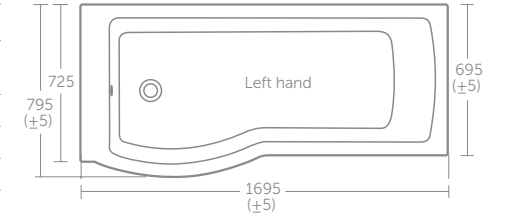

Shower screen & front panel fits left & right hand baths

Height floor to rim:
Idealform 540mm
Idealform Plus+ 560mm

Tempo Cube shower bath 170 x 85cm

Model	Price inc VAT	Ref
Idealform 170 x 85cm Cube shower bath, no tapholes		
Left hand	£336	E259501
Right hand	£336	E259401
Unilux 70cm end panel	£68	E316901