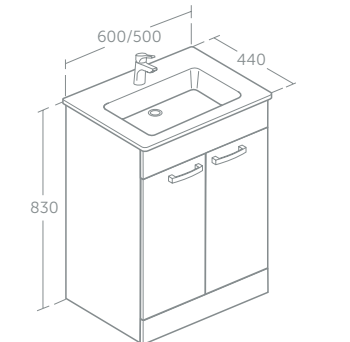

Model	Price inc VAT	Ref
600mm floor standing vanity unit	£315	E3244--
500mm floor standing vanity unit	£262	E1102--
Pack: 600mm floor standing vanity unit with 60cm vanity basin	£458	E0774--

600mm unit for use with E066801 vanity basin (p.109)
500mm unit for use with E109901 vanity basin (p.109)
Includes handles and two soft close doors