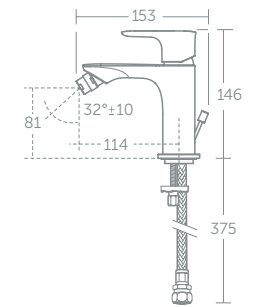

Model	Price inc VAT	Ref
Single lever bidet mixer with pop-up waste	£194	A7050AA

Supplied fitted with a removable 5 litres per minute eco flow regulator