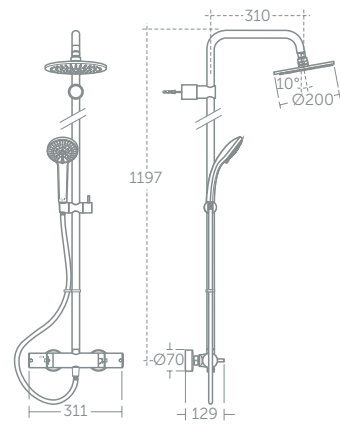

Synergy wetroom panel with modesty glass

Model	Price inc VAT	Ref
900mm Synergy wetroom panel with modesty glass	£519	L6180EO
1000mm Synergy wetroom panel with modesty glass	£545	L6181EO
1200mm Synergy wetroom panel with modesty glass	£599	L6182EO
Synergy straight bracing bracket	£73	L6229EO
150cm Synergy extended bracing bracket	£81	L6198EO

For the full range of Synergy wetroom panels see p.168-171

Freedom Dual thermostatic shower

Model	Price inc VAT	Ref
Freedom Dual, exposed thermostatic shower system with M1 rainshower, fixed riser, M3 handspray and metal pin handles	£760	A6290AA

For further Idealrain Dual shower details see p.213

Freedom Easybox Slim

Model	Price inc VAT	Ref
Built-in thermostatic shower mixer with square faceplate and metal lever handles	£463	A6377AA
Built-in thermostatic shower mixer with diverter, square faceplate and metal lever handles	£512	A6378AA
Built-in thermostatic bath shower mixer with square faceplate and metal lever handles	£512	A6379AA

For further Concept Easybox Slim shower valve details see p.209

Concept Freedom contemporary grab rail

Model	Price inc VAT	Ref
60cm grab rail	£258	S0830AA
45cm grab rail	£215	S0831AA

Concept Freedom contemporary hinged arm

Model	Price inc VAT	Ref
80cm hinged arm	£673	S6362AA

Multi-system WC back rest

Model	Price inc VAT	Ref
Multi-system WC back rest	£918	S6637AC

Care Plus shower seat

Model	Price inc VAT	Ref
Adjustable shower seat	£1,043	S0644AC