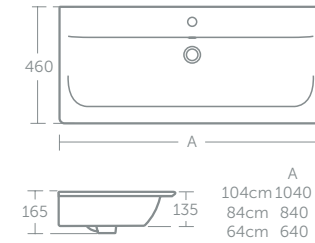

Concept Air Cube double vanity basin 124cm

Model	Price inc VAT	Ref
124cm, one tap hole	£630	E075101
Basin fixing set	£17	E015767
Contemporary bottle trap	£163	E0079AA

For use with 1200mm vanity units E0822 & E0829 (p.45)

Concept Air Cube vanity basin 104cm, 84cm, 64cm

Model	Price inc VAT	Ref
104cm, one tap hole	£456	E075201
84cm, one tap hole	£382	E075401
64cm, one tap hole	£222	E076401
Basin fixing set	£17	E015767
Contemporary bottle trap	£163	E0079AA

For use with vanity units (p.45–6), 104cm: E0821 & E0828
84cm: E0819 & E0827, 64cm: E0818, E0826 & E0836

Concept Air Cube mini vanity basin 54cm

Model	Price inc VAT	Ref
54cm, one tap hole	£168	E076501
Basin fixing set	£17	E015767
Contemporary bottle trap	£163	E0079AA

For use with 500mm vanity unit E0817 (p.45)

Concept Air Cube basin 60cm, 55cm, 50cm

Model	Price inc VAT	Ref
60cm, one tap hole	£145	E076601
55cm, one tap hole	£133	E076701
50cm, one tap hole	£133	E076801
Full pedestal	£88	E078101
Semi-pedestal	£89	E077201
Basin fixing set	£17	E015767
Contemporary bottle trap	£163	E0079AA

Can be used with basin units (p.46), 60cm: E0846, 55cm: E0844, 50cm: E0842

Concept Air Cube semi-countertop basin 50cm

Model	Price inc VAT	Ref
50cm, one tap hole	£242	E077101

Can be used with semi-countertop unit E0837 & worktop E0839 (p.46–7)

Concept Air Cube handrinse basin 40cm

Model	Price inc VAT	Ref
40cm, one tap hole	£111	E076901
Small full pedestal	£87	E078401
Small semi-pedestal	£89	E078201
Basin fixing set	£17	E015767
Contemporary bottle trap	£163	E0079AA

Concept Air Cube vessel basin 60cm, 40cm

Model	Price inc VAT	Ref
60cm, no tap hole	£248	E078701
40cm, no tap hole	£212	E078601

Can be used with vanity basin units with dedicated worktops
No overflow, choose unslotted waste (p.238)