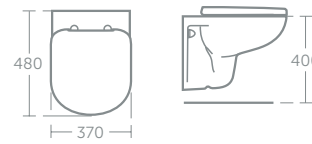

Model	Price inc VAT	Ref
Wall mounted short projection WC bowl, horizontal outlet	£291	T328801
Conceala 2 cistern with dual flush valve, 6/4 litres	£119	E212567
Seat & cover	£56	T679201
Seat & cover, soft close	£102	T679301
Support frame for wall mounted bowls	£197	E006067

Compatible with Tempo WC unit E0777 (p.115)
For the full range of Conceala cisterns see p.239