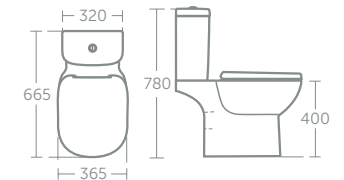

For use with Tempo wall hung vanity basin units: 60cm – E3239, E3240, E3244; 50cm – E1103, E1102 (p.114)

Tempo close coupled WC suite

Model	Price inc VAT	Ref
Close coupled WC bowl, horizontal outlet	£137	T327601
Cistern with dual flush valve, 6/4 litres	£118	T427001
Cistern with dual flush valve, 4/2.6 litres	£118	T427101
Seat & cover	£56	T679201
Seat & cover, soft close	£102	T679301