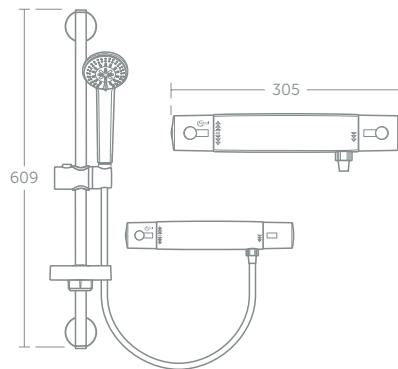

Model	Price inc VAT	Ref
Exposed thermostatic shower mixer with Fast Fix wall bracket	£182	A4740AA
Pack: thermostatic shower mixer with Fast Fix bracket & Idealrain S3 shower kit	£273	A4741AA
Pack: thermostatic shower mixer with Fast Fix bracket, Idealrain S3 shower kit & category 5 hose retainer	£308	A6385AA

Ø80mm handspray (3 spray modes: rain, fine rain and massage) fitted with removable 8 litres per minute flow regulator
See p.211 for Fast Fix wall bracket instructions