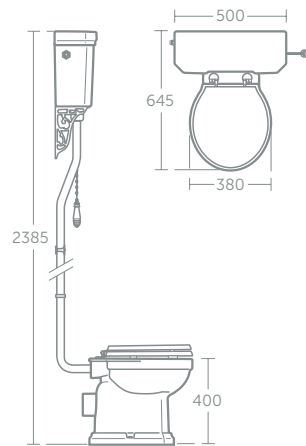

CERAMIC LG Ceramic lifetime guarantee 5 YEAR GUARANTEE Seat & cover 5 year guarantee