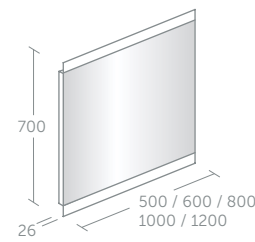

ACCESSORIES

Mirrors & lights

Mirror with light & anti-steam

Mirror size	Price inc VAT	Ref
50cm mirror, light, anti-steam	£369	T3339BH
60cm mirror, light, anti-steam	£405	T3340BH
70cm mirror, light, anti-steam	£446	T3341BH
80cm mirror, light, anti-steam	£490	T3342BH
100cm mirror, light, anti-steam	£539	T3343BH
120cm mirror, light, anti-steam	£593	T3344BH

Anti-steam system
220-240V, 50-60Hz, IP44, Class II
Includes mounting kit

Mirror with sensor light & anti-steam

Mirror size	Price inc VAT	Ref
50cm, sensor light, anti-steam	£387	T3345BH
60cm, sensor light, anti-steam	£426	T3346BH
80cm, sensor light, anti-steam	£515	T3347BH
100cm, sensor light, anti-steam	£566	T3348BH
120cm, sensor light, anti-steam	£623	T3349BH

Portrait or landscape mounting
Anti-steam system
Sensor switch with dimmer
220-240V, 50-60Hz, IP44, Class II
Includes mounting kit

Mirror with sensor ambient & front light, anti-steam

Mirror size	Price inc VAT	Ref
60cm mirror, sensor ambient & front light, anti-steam	£553	T3350BH
80cm mirror, sensor ambient & front light, anti-steam	£669	T3351BH
100cm mirror, sensor ambient & front light, anti-steam	£735	T3352BH
120cm mirror, sensor ambient & front light, anti-steam	£809	T3353BH

Portrait or landscape mounting
Anti-steam system
Sensor switch with dimmer
220-240V, 50-60Hz, IP44, Class II
Includes mounting kit

30cm LED light

Mirror size	Price inc VAT	Ref
30cm LED light	£209	T320967

8W, 230V, 5700K
For use with mirrors & framed mirrors p.228;
mirror cabinets & mirror cabinets with ambient light p.232

60cm LED light

Mirror size	Price inc VAT	Ref
60cm LED light	£246	T322967