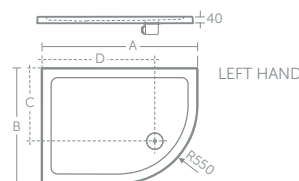

Simplicity flat top shower trays

Quadrant
Low profile flat top tray

Model	Price inc VAT	Ref
800mm quadrant, flat top	£199	L510001
900mm quadrant, flat top	£231	L510101
1000mm quadrant, flat top	£270	L510201
Adhesive upstand	£64	LV69967
Quadrant riser kit	£104	L631001
Flexible waste pipe	£14	L630801

Includes 90mm chrome fast flow waste

Offset quadrant
Low profile flat top tray

Model	Price inc VAT	Ref
900 x 800mm RH, flat top	£242	L510301
1000 x 800mm RH, flat top	£262	L510501
1200 x 800mm RH, flat top	£278	L510701
1200 x 900mm RH, flat top	£286	L510901

Left Hand models

900 x 800mm LH, flat top	£242	L510401
1000 x 800mm LH, flat top	£262	L510601
1200 x 800mm LH, flat top	£278	L510801
1200 x 900mm LH, flat top	£286	L511001

Adhesive upstand	£64	LV69967
Quadrant riser kit	£104	L631001
Flexible waste pipe	£14	L630801

Includes 90mm chrome fast flow waste
RH = right handed, LH = left handed
Right hand illustrated

Pentagon
Low profile flat top tray

Model	Price inc VAT	Ref
900mm pentagon, flat top	£239	L511101
Adhesive upstand	£64	LV69967
Riser kit for trays up to 1200mm	£90	L630901
Flexible waste pipe	£14	L630801

Includes 90mm chrome fast flow waste

Size (mm)	A	B	C	D
800 x 800	810	810	510	510
900 x 900	910	910	610	610
1000 x 1000	1010	1010	710	710

Size (mm)	A	B	C	D
900 x 800 RH	810	910	510	610
900 x 800 LH	910	810	610	510
1000 x 800 RH	810	1010	510	710
1000 x 800 LH	1010	810	710	510
1200 x 800 RH	810	1210	510	910
1200 x 800 LH	1210	810	910	510
1200 x 900 RH	910	1210	610	910
1200 x 900 LH	1210	910	910	610

Size (mm)	A	B	C	D
900 x 900	910	910	515	515

Simplicity upstand shower trays

Model	Price inc VAT	Ref
760mm square, upstand	£175	L511301
800mm square, upstand	£202	L511401
900mm square, upstand	£288	L511501
Riser kit for trays up to 1200mm	£90	L630901
Flexible waste pipe	£14	L630801

Upstand on all 4 sides
Includes 90mm chrome fast flow waste