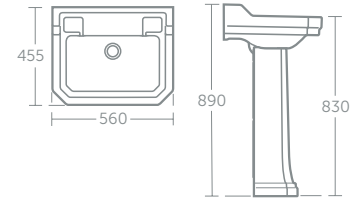

Model	Price inc VAT	Ref
56cm, one tap hole	£194	U470201
56cm, two tap holes	£194	U470101
Full pedestal	£74	U470001
Basin fixing set	£17	E015767