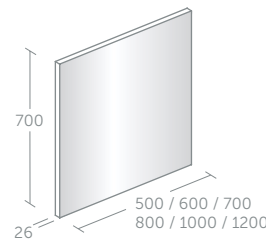

ACCESSORIES

Mirrors & lights

Mirror

Mirror size	Price inc VAT	Ref
40cm mirror	£83	T3364BH
50cm mirror	£93	T3365BH
60cm mirror	£102	T3366BH
70cm mirror	£112	T3367BH
80cm mirror	£123	T3368BH
100cm mirror	£135	T3369BH
120cm mirror	£150	T3371BH

Includes mounting kit

Framed mirror

Mirror size	Price inc VAT	Ref
50cm framed mirror	£123	T3354BH
60cm framed mirror	£135	T3355BH
70cm framed mirror	£149	T3356BH
80cm framed mirror	£164	T3357BH
100cm framed mirror	£180	T3358BH
120cm framed mirror	£198	T3359BH

Portrait or landscape mounting
Includes mounting kit

Mirror with ambient light & anti-steam

Mirror size	Price inc VAT	Ref
40cm, ambient light, anti-steam	£277	T3258BH
50cm, ambient light, anti-steam	£307	T3259BH
60cm, ambient light, anti-steam	£338	T3278BH
70cm, ambient light, anti-steam	£372	T3335BH
80cm, ambient light, anti-steam	£409	T3336BH
100cm, ambient light, anti-steam	£450	T3337BH
120cm, ambient light, anti-steam	£495	T3338BH

Portrait or landscape mounting
Anti-steam system
220-240V, 50-60Hz, IP44, Class II
Includes mounting kit

Mirrors transform a bathroom, expanding the space and reflecting light. Our range of mirrors and mirror cabinets is luxuriously practical with models that include anti-steam options, ambient lighting and sensor lights which respond to touch.