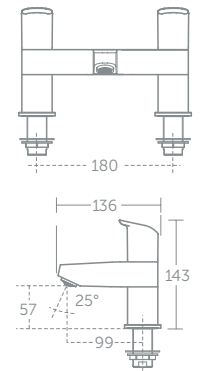

Ceraflex® basin mixer

Model	Price inc VAT	Ref
Single lever basin mixer with pop-up waste	£107	B1811AA
Single lever basin mixer	£93	B1812AA

Supplied fitted with a removable 5 litres per minute eco flow regulator
FirmaFlow® ceramic cartridge fitted for a long, high performance lifespan

Ceraflex® grande basin mixer

Model	Price inc VAT	Ref
Single lever grande basin mixer	£107	B2326AA

Supplied fitted with a removable 5 litres per minute eco flow regulator
FirmaFlow® ceramic cartridge fitted for a long, high performance lifespan

Mixers & taps
5 year
guarantee

Water-saving

Easyfix

Temperature
limit stop

High pressure

Ceraflex® bath filler

Model	Price inc VAT	Ref
Single lever bath filler	£149	B1959AA

FirmaFlow® ceramic cartridge fitted for a long, high performance lifespan

Ceraflex® bath shower mixer

Model	Price inc VAT	Ref
Single lever bath shower mixer with shower kit	£171	B1960AA

Handset supplied fitted with a removable 8 litres per minute eco flow regulator
FirmaFlow® ceramic cartridge fitted for a long, high performance lifespan

Ceraflex® dual control bath filler

Model	Price inc VAT	Ref
Dual control bath filler	£149	B1824AA

Ceraflex® dual control bath shower mixer

Model	Price inc VAT	Ref
Dual control bath shower mixer with shower kit	£171	B1823AA

Handset supplied fitted with a removable 8 litres per minute eco flow regulator