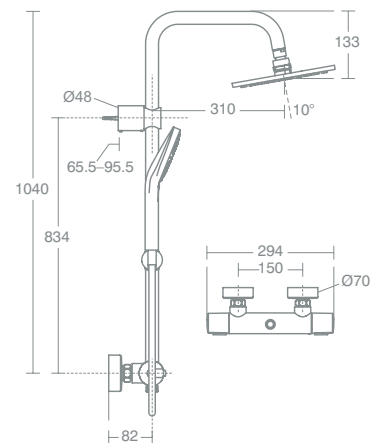

Model	Price inc VAT	Ref
Ceratherm 100 thermostatic shower mixer, with Idealrain fixed riser, M1 Ø200mm rainshower & 110mm Evo round handspray	£691	A6987AA

For high pressure applications between 2 & 5 bar
Flow control has integral diverter
Rainshower fitted with removable 12 litres per minute flow regulator
Ø110mm Evo round handspray (3 spray modes: rain, aerated rain and massage) fitted with removable 8 litres per minute flow regulator

Model	Price inc VAT	Ref
Ceratherm 100 thermostatic shower mixer, with Idealrain fixed riser, M1 Ø200mm Cube rainshower & 110mm Evo diamond handspray	£691	A6988AA

For high pressure applications between 2 & 5 bar
Flow control has integral diverter
Rainshower fitted with removable 12 litres per minute flow regulator
Ø110mm Evo diamond handspray (3 spray modes: rain, aerated rain and massage) fitted with removable 8 litres per minute flow regulator

Model	Price inc VAT	Ref
Ceratherm 100 thermostatic bath shower mixer with 1600mm Idealrain fixed riser, M1 Ø200mm rainshower & M3 handspray	£1,024	A5778AA

For high pressure applications between 2 & 5 bar
Flow control has integral diverter
Rainshower fitted with removable 12 litres per minute flow regulator
Ø100mm handspray (3 spray modes: rain, fine rain and massage) fitted with removable 8 litres per minute flow regulator