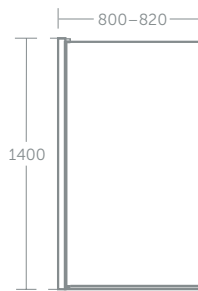

Model	Price inc VAT	Ref
Angle bath screen	£218	T9923AA

Height 1400mm
5mm clear safety glass
Bright silver finish
180 degree opening – inwards and outwards
Rise and fall for easy opening
Concealed fixings with easy click covers and top caps
Up to 20mm horizontal adjustment
800mm length
10 YEAR guarantee