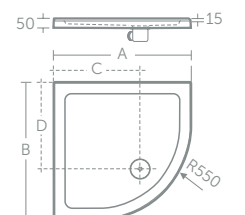

Model	Price inc VAT	Ref
800mm quadrant upstand tray	£207	L512301
900mm quadrant upstand tray	£223	L512501
Quadrant riser kit	£104	L631001
Flexible waste pipe	£14	L630801

Upstand on 2 straight sides
Includes 90mm chrome fast flow waste

Size (mm)	A	B	C	D
800 x 800	810	810	510	510
900 x 900	910	910	610	610