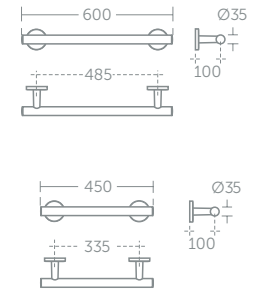

For further Concept Easybox Slim shower valve details see p.209

Concept Freedom contemporary grab rail

Model	Price inc VAT	Ref
60cm grab rail	£258	S0830AA
45cm grab rail	£215	S0831AA

Concept Freedom contemporary hinged arm