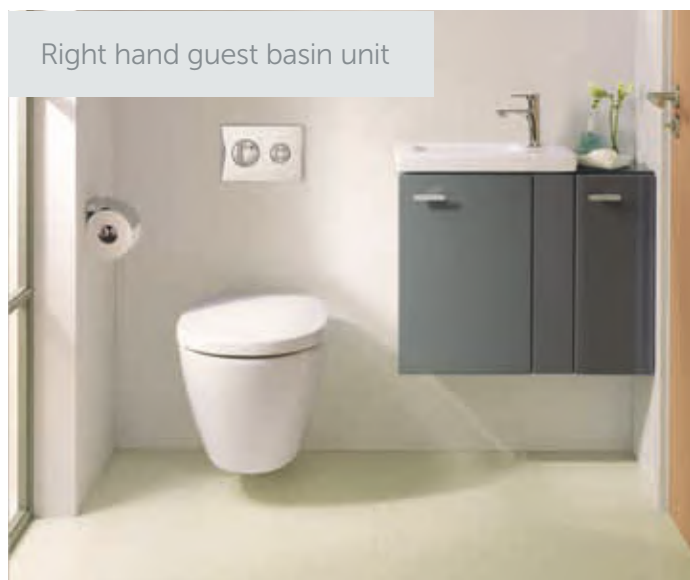

Cloakroom solutions

THE COLLECTIONS

Concept Space Understairs cloakroom

Total price **£1,477**

45cm Cube guest furniture basin, left hand (p.58) £131

Compact wall mounted WC with seat & cover,
Conceala 2 cistern & support frame (p.61),
contemporary flushplate (p.239) £884

Wall hung guest basin unit, left hand (p.64) £307

Concept Air mini basin mixer (p.134) £155

Excludes accessories (p.234), basin waste (p.238) & mirror (p.228).