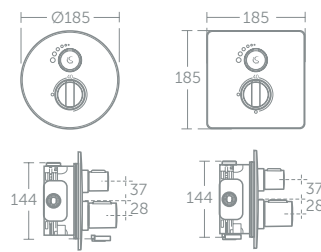

Model	Price inc VAT	Ref
Built-in thermostatic shower mixer with on/off and round faceplate	£425	A5877AA
Built-in thermostatic shower mixer with on/off and square faceplate	£425	A5878AA