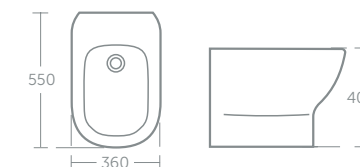

Ceramic lifetime guarantee

Baths 25 year guarantee

Seat & cover 5 year guarantee

Tesi AquaBlade® close coupled WC

Model	Price inc VAT	Ref
Close coupled WC bowl, horizontal outlet	£168	T356401
Cistern with dual flush valve, 6/4 litres	£144	T357001
Cistern with dual flush valve, 4/2.6 litres	£144	T356901
Thin seat & cover	£68	T352801
Thin seat & cover, soft close, quick release	£123	T352701

Tesi AquaBlade® close coupled back-to-wall WC

Model	Price inc VAT	Ref
Close coupled, back-to-wall WC bowl, horizontal outlet	£217	T355701
Cistern with dual flush valve, 6/4 litres	£144	T357001
Cistern with dual flush valve, 4/2.6 litres	£144	T356901
Thin seat & cover	£68	T352801
Thin seat & cover, soft close, quick release	£123	T352701

Tesi AquaBlade® back-to-wall WC

Model	Price inc VAT	Ref
Back-to-wall WC bowl, horizontal outlet	£259	T353501
Conceala 2 top inlet cistern with pneumatic dual flush, 6/4 litres	£119	E212567
Thin seat & cover	£68	T352801
Thin seat & cover, soft close, quick release	£123	T352701

Compatible with Tempo WC unit E0777 (p.115)
For the full range of Conceala cisterns see p.239

Tesi AquaBlade® wall mounted WC bowl

Model	Price inc VAT	Ref
Wall mounted WC bowl, horizontal outlet	£322	T354501
Conceala 2 top inlet cistern with pneumatic dual flush, 6/4 litres	£119	E212567
Thin seat & cover	£68	T352801
Thin seat & cover, soft close, quick release	£123	T352701
Support frame for wall mounted bowls	£197	E006067

Compatible with Tempo WC unit E0777 (p.115)
For the full range of Conceala cisterns see (p.239)

AquaBlade®

Dual flush & water saving

Soft close

Quick release soft close seats

Hidden fixings

Tesi wall mounted bidet