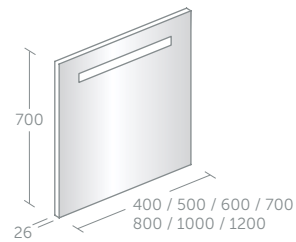

ACCESSORIES

Mirrors & lights

Mirror with light & anti-steam

Mirror size	Price inc VAT	Ref
50cm mirror, light, anti-steam	£369	T3339BH
60cm mirror, light, anti-steam	£405	T3340BH
70cm mirror, light, anti-steam	£446	T3341BH
80cm mirror, light, anti-steam	£490	T3342BH
100cm mirror, light, anti-steam	£539	T3343BH
120cm mirror, light, anti-steam	£593	T3344BH

Anti-steam system
220-240V, 50-60Hz, IP44, Class II
Includes mounting kit

Mirror with sensor light & anti-steam

Mirror size	Price inc VAT	Ref
50cm, sensor light, anti-steam	£387	T3345BH
60cm, sensor light, anti-steam	£426	T3346BH
80cm, sensor light, anti-steam	£515	T3347BH
100cm, sensor light, anti-steam	£566	T3348BH
120cm, sensor light, anti-steam	£623	T3349BH

Portrait or landscape mounting
Anti-steam system
Sensor switch with dimmer
220-240V, 50-60Hz, IP44, Class II
Includes mounting kit

Mirror with sensor ambient & front light, anti-steam

Mirror size	Price inc VAT	Ref
60cm mirror, sensor ambient & front light, anti-steam	£553	T3350BH
80cm mirror, sensor ambient & front light, anti-steam	£669	T3351BH
100cm mirror, sensor ambient & front light, anti-steam	£735	T3352BH
120cm mirror, sensor ambient & front light, anti-steam	£809	T3353BH

Portrait or landscape mounting
Anti-steam system
Sensor switch with dimmer
220-240V, 50-60Hz, IP44, Class II
Includes mounting kit

30cm LED light

Mirror size	Price inc VAT	Ref
30cm LED light	£209	T320967

8W, 230V, 5700K
For use with mirrors & framed mirrors p.228;
mirror cabinets & mirror cabinets with ambient light p.232

60cm LED light

Mirror size	Price inc VAT	Ref
60cm LED light	£246	T322967