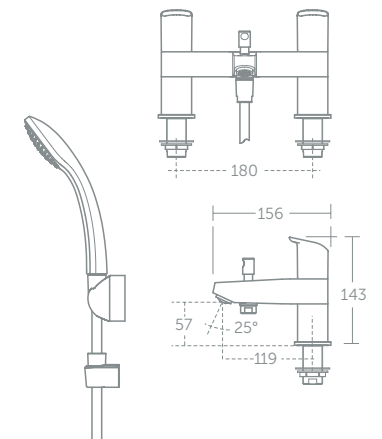

Handset supplied fitted with a removable 8 litres per minute eco flow regulator

TAPS & MIXERS

Calista

Bath shower mixer

Dual control bath shower mixer

Smart and simple styling ensures that Calista will complement a wide range of contemporary bathrooms. It represents Ideal Standard quality at an affordable price.