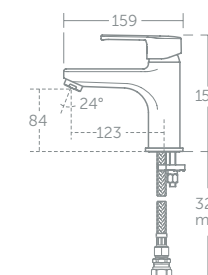

Supplied fitted with removable 4 litres per minute eco flow regulators

Calista bath pillar taps

Model	Price inc VAT	Ref
Pair bath pillar taps	£102	B1147AA

Calista bath filler

Model	Price inc VAT	Ref
One tap hole bath filler	£118	B2137AA