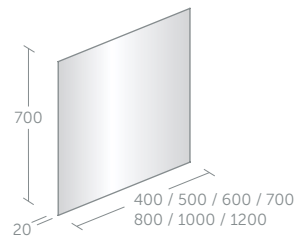

ACCESSORIES

Mirrors & lights

Mirror

Mirror size	Price inc VAT	Ref
40cm mirror	£83	T3364BH
50cm mirror	£93	T3365BH
60cm mirror	£102	T3366BH
70cm mirror	£112	T3367BH
80cm mirror	£123	T3368BH
100cm mirror	£135	T3369BH
120cm mirror	£150	T3371BH

Includes mounting kit

Framed mirror

Mirror size	Price inc VAT	Ref
50cm framed mirror	£123	T3354BH
60cm framed mirror	£135	T3355BH
70cm framed mirror	£149	T3356BH
80cm framed mirror	£164	T3357BH
100cm framed mirror	£180	T3358BH
120cm framed mirror	£198	T3359BH

Portrait or landscape mounting
Includes mounting kit

Mirror with ambient light & anti-steam

Mirror size	Price inc VAT	Ref
40cm, ambient light, anti-steam	£277	T3258BH
50cm, ambient light, anti-steam	£307	T3259BH
60cm, ambient light, anti-steam	£338	T3278BH
70cm, ambient light, anti-steam	£372	T3335BH
80cm, ambient light, anti-steam	£409	T3336BH
100cm, ambient light, anti-steam	£450	T3337BH
120cm, ambient light, anti-steam	£495	T3338BH

Portrait or landscape mounting
Anti-steam system
220-240V, 50-60Hz, IP44, Class II
Includes mounting kit

Mirrors transform a bathroom, expanding the space and reflecting light. Our range of mirrors and mirror cabinets is luxuriously practical with models that include anti-steam options, ambient lighting and sensor lights which respond to touch.