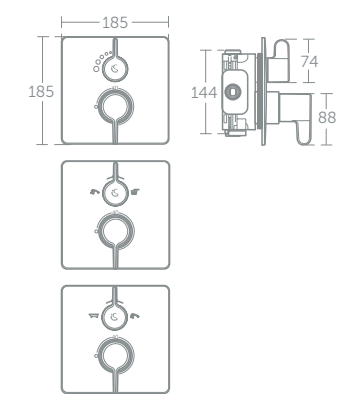

Model	Price inc VAT	Ref
Built-in thermostatic shower mixer with square faceplate and metal lever handles	£463	A6377AA
Built-in thermostatic shower mixer with diverter, square faceplate and metal lever handles	£512	A6378AA
Built-in thermostatic bath shower mixer with square faceplate and metal lever handles	£512	A6379AA