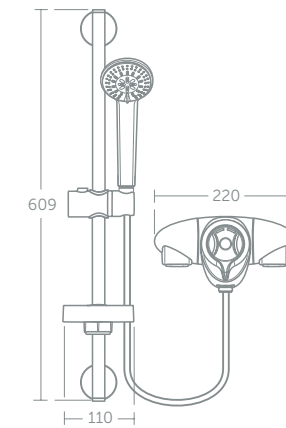

Model	Price inc VAT	Ref
Built-in thermostatic shower mixer	£377	A3102AA
Pack: built-in thermostatic shower mixer with Idealrain M3 shower kit	£492	A5782AA
Ø100mm handspray (3 spray modes: rain, fine rain and massage) fitted with removable 8 litres per minute flow regulator		

Model	Price inc VAT	Ref
Built-in thermostatic shower mixer with extended lever	£392	A3085AA
Pack: built-in thermostatic shower mixer with extended lever & Idealrain M3 shower kit with 900mm rail	£506	A5784AA
Ø100mm handspray (3 spray modes: rain, fine rain and massage) fitted with removable 8 litres per minute flow regulator		

Model	Price inc VAT	Ref
Exposed thermostatic shower mixer for concealed or exposed pipework	£377	A3101AA
Pack: exposed thermostatic shower mixer with Idealrain M3 shower kit	£492	A5783AA
Ø100mm handspray (3 spray modes: rain, fine rain and massage) fitted with removable 8 litres per minute flow regulator		

Model	Price inc VAT	Ref
Exposed thermostatic shower mixer for concealed or exposed pipework with extended lever	£392	A3084AA
Pack: exposed thermostatic shower mixer with extended lever & Idealrain M3 shower kit with 900mm rail	£506	A5785AA
Ø100mm handspray (3 spray modes: rain, fine rain and massage) fitted with removable 8 litres per minute flow regulator