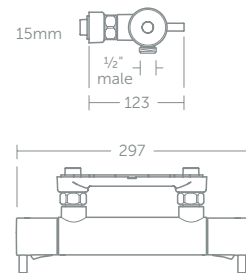

Alto Ecotherm

Alto Ecotherm shower mixer

Model	Price inc VAT	Ref
Exposed thermostatic shower mixer with Fast Fix wall bracket	£182	A4740AA
Pack: thermostatic shower mixer with Fast Fix bracket & Idealrain S3 shower kit	£273	A4741AA
Pack: thermostatic shower mixer with Fast Fix bracket, Idealrain S3 shower kit & category 5 hose retainer	£308	A6385AA

Ø80mm handspray (3 spray modes: rain, fine rain and massage) fitted with removable 8 litres per minute flow regulator
See p.211 for Fast Fix wall bracket instructions

Alto Ecotherm shower mixer with pin handles

Model	Price inc VAT	Ref
Exposed thermostatic shower mixer with metal pin handles & Fast Fix wall bracket	£239	A5637AA

See p.211 for Fast Fix wall bracket instructions

Alto Ecotherm bath shower mixer, wall mounted

Model	Price inc VAT	Ref
Exposed thermostatic bath shower mixer with Fast Fix wall bracket	£386	A5634AA

See p.211 for Fast Fix wall bracket instructions

Alto Ecotherm bath shower mixer, wall mounted with pin handles

Model	Price inc VAT	Ref
Exposed thermostatic bath shower mixer with metal pin handles & Fast Fix wall bracket	£438	A5639AA

See p.211 for Fast Fix wall bracket instructions

SHOWERING
Alto Ecotherm Shower pack
Total price **£273**