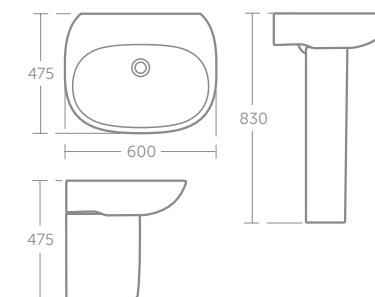

THE COLLECTIONS

Tesi Cloakroom

Total price **£673**

45cm handrinse basin with small semi-pedestal (p.83) £157

AquaBlade® close coupled WC suite with thin seat & cover (p.84) £380

Tesi mini basin mixer (p.138) £136

Excludes accessories (p.234), basin waste (p.238) & mirror (p.228).

CERAMIC LG Ceramic lifetime guarantee

Tesi basin 60cm

Model	Price inc VAT	Ref
60cm, one tap hole	£115	T026501
Full pedestal	£63	T351901
Semi-pedestal	£70	T357301
Basin fixing set	£17	E015767

CERAMIC LG

Tesi basin 55/50cm

Model	Price inc VAT	Ref
55cm, one tap hole	£105	T028001
50cm, one tap hole	£98	T031201
Full pedestal	£63	T351901
Semi-pedestal	£70	T357301
Basin fixing set	£17	E015767

CERAMIC LG

Tesi handrinse basin 45cm

Model	Price inc VAT	Ref
45cm, one tap hole	£87	T031301
Small full pedestal	£63	T352101
Small semi-pedestal	£70	T352001
Basin fixing set	£17	E015767

CERAMIC LG

Tesi semi countertop basin 55cm

Model	Price inc VAT	Ref
55cm, one tap hole	£182	T352601
Compatible with Tempo semi-countertop basin unit E3245 (p.115)		

CERAMIC LG