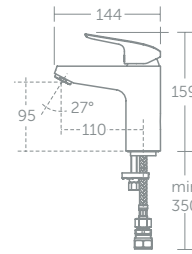

Dual control bath shower mixer