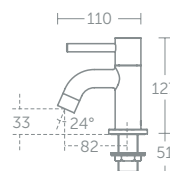

Model	Price inc VAT	Ref
Pair bath pillar taps	£112	BC187AA