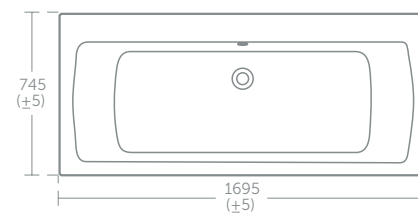

Height floor to rim:
Idealform 540mm
Idealform Plus+ 560mm