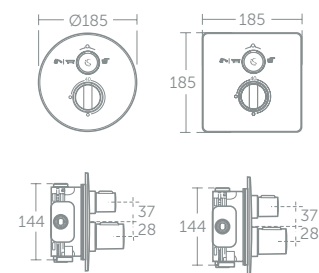

Model	Price inc VAT	Ref
Built-in thermostatic shower mixer with diverter and round faceplate	£464	A5879AA
Built-in thermostatic shower mixer with diverter and square faceplate	£464	A5880AA