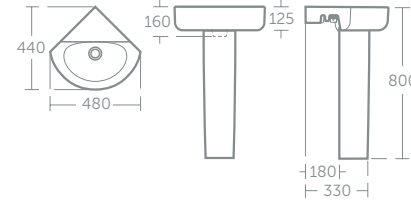

Concept Space Arc corner basin 45cm

Model	Price inc VAT	Ref
45cm, one tap hole	£128	E792801
45cm, two tap holes	£128	E792901
Cloakroom pedestal	£87	E783801

Can be used with corner basin unit E6848 (p.64)

Concept Space Cube compact close coupled WC suite

Model	Price inc VAT	Ref
Close coupled WC bowl, horizontal outlet	£268	E120501
Cube cistern with dual flush valve, 6/4 litres	£219	E785901
Cube cistern with dual flush valve, 4/2.6 litres	£219	E796901
Seat & cover	£108	E129201
Soft close seat & cover	£154	E129301

Concept Space Cube compact close coupled back-to-wall WC suite

Model	Price inc VAT	Ref
Close coupled, back-to-wall WC bowl, horizontal outlet	£339	E120601
Cube cistern with dual flush valve, 6/4 litres	£219	E785901
Cube cistern with dual flush valve, 4/2.6 litres	£219	E796901
Seat & cover	£108	E129201
Soft close seat & cover	£154	E129301

Concept Space Arc compact close coupled back-to-wall WC suite

Model	Price inc VAT	Ref
Close coupled WC bowl, horizontal outlet	£268	E120501
Arc cistern with dual flush valve, 6/4 litres	£219	E786001
Arc cistern with dual flush valve, 4/2.6 litres	£219	E785501
Seat & cover	£108	E129201
Soft close seat & cover	£154	E129301

Concept Space Arc compact close coupled back-to-wall WC suite

Model	Price inc VAT	Ref
Close coupled, back-to-wall, WC bowl, horizontal outlet	£339	E120601
Arc cistern with dual flush valve, 6/4 litres	£219	E786001
Arc cistern with dual flush valve, 4/2.6 litres	£219	E785501
Seat & cover	£108	E129201
Soft close seat & cover	£154	E129301

Concept Space corner close coupled WC suite