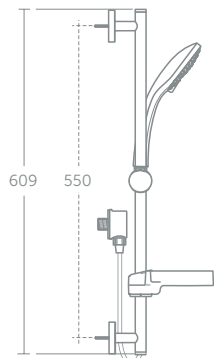

Model	Price inc VAT	Ref
3 mode handspray, 600mm slide rail, 1.35m Idealflex hose	£114	B9416AA

Round handspray Ø100mm
3 spray modes: rain, fine rain, massage
Limescale resistant, rub clean nozzles
Removable 8 litres per minute flow regulator
600mm metal slide rail
Includes hose retaining ring
Integrated soap dish
5 year guarantee