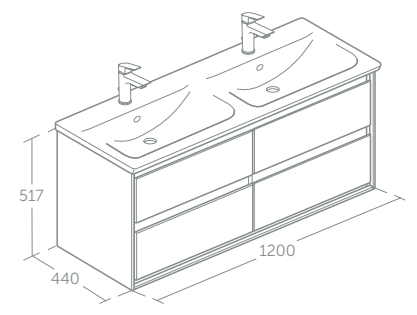

Model	Price inc VAT	Ref
1200mm vanity unit	£810	E0822--

Four drawers
Use with Cube double vanity basin E075101 (p.38)
Vessel basin installations require 1200mm worktop E0852 (p.47)
Use with Space Saving trap EE23033967