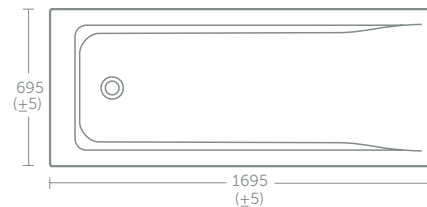

Use Unilux Plus+ front panel for Idealform bath

Height floor to rim:
Idealform 540mm
Idealform Plus+ 560mm

Concept rectangular bath 170 x 70cm

Model	Price inc VAT	Ref
Idealform, two tap holes	£360	E729201
Idealform, no tap holes	£360	E735201
Idealform, no tap holes with chrome grips	£486	E113901
170cm Unilux front panel	£135	E319401
70cm Unilux end panel	£68	E316901
Idealform Plus+, no tap holes	£457	E860001
Idealform Plus+, no tap holes, with chrome grips	£631	E114101
170cm Unilux Plus+ front panel	£135	E479701
70cm Unilux Plus+ end panel	£68	E483101