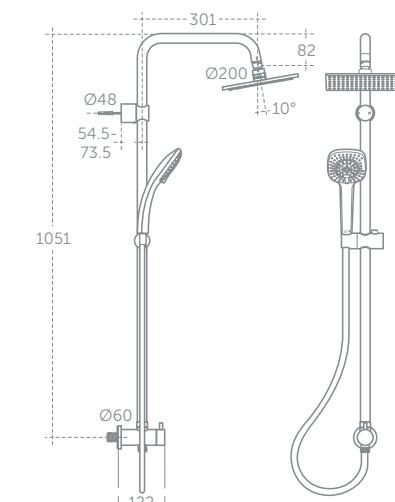

Model	Price inc VAT	Ref
Cube Dual fixed riser system with M1 rainshower & M3 shower kit for exposed shower mixers	£689	A5862AA
Cube Dual fixed riser system with M1 rainshower & M3 shower kit for built-in shower mixers	£689	A5834AA
Shower bar extension	£83	A860873AA

Cube rainshower Ø200mm fitted with removable 12 litres per minute flow regulator
3 mode handspray (rain, fine rain & massage) fitted with removable 8 litres per minute flow regulator
Fixed riser with 25mm diameter tube
Metal slider with press to move slider
Two way diverter with metal pin handle
1.8m Idealflex smooth metal effect hose
Limescale resistant, rub clean nozzles
Optional 150mm extension kit A860873AA
Minimum operating pressure 0.5 bar
5 year guarantee