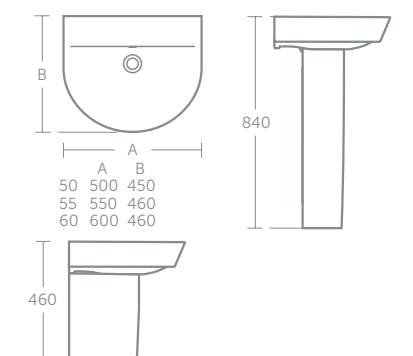

Concept Air Cube double vanity basin 124cm

Model	Price inc VAT	Ref
124cm, one tap hole	£630	E075101
Basin fixing set	£17	E015767
Contemporary bottle trap	£163	E0079AA

For use with 1200mm vanity units E0822 & E0829 (p.45)

Concept Air Cube vanity basin 104cm, 84cm, 64cm

Model	Price inc VAT	Ref
104cm, one tap hole	£456	E075201
84cm, one tap hole	£382	E075401
64cm, one tap hole	£222	E076401
Basin fixing set	£17	E015767
Contemporary bottle trap	£163	E0079AA

For use with vanity units (p.45–6), 104cm: E0821 & E0828
84cm: E0819 & E0827, 64cm: E0818, E0826 & E0836

Concept Air Cube mini vanity basin 54cm

Model	Price inc VAT	Ref
54cm, one tap hole	£168	E076501
Basin fixing set	£17	E015767
Contemporary bottle trap	£163	E0079AA

For use with 500mm vanity unit E0817 (p.45)

Concept Air Cube basin 60cm, 55cm, 50cm

Model	Price inc VAT	Ref
60cm, one tap hole	£145	E076601
55cm, one tap hole	£133	E076701
50cm, one tap hole	£133	E076801
Full pedestal	£88	E078101
Semi-pedestal	£89	E077201
Basin fixing set	£17	E015767
Contemporary bottle trap	£163	E0079AA

Can be used with basin units (p.46), 60cm: E0846, 55cm: E0844, 50cm: E0842

Concept Air Cube semi-countertop basin 50cm

Model	Price inc VAT	Ref
50cm, one tap hole	£242	E077101

Can be used with semi-countertop unit E0837 & worktop E0839 (p.46–7)

Concept Air Cube handrinse basin 40cm

Model	Price inc VAT	Ref
40cm, one tap hole	£111	E076901
Small full pedestal	£87	E078401
Small semi-pedestal	£89	E078201
Basin fixing set	£17	E015767
Contemporary bottle trap	£163	E0079AA

Concept Air Cube vessel basin 60cm, 40cm

Model	Price inc VAT	Ref
60cm, no tap hole	£248	E078701
40cm, no tap hole	£212	E078601

Can be used with vanity basin units with dedicated worktops
No overflow, choose unslotted waste (p.238)