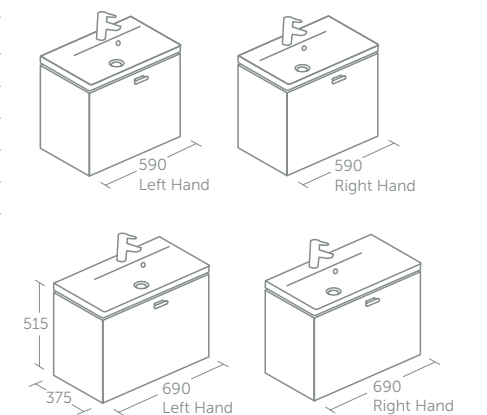

Concept Space wall hung basin unit, left/right hand

Model	Price A	Price B inc VAT	Ref
600mm basin unit, left hand	£603	£676	E0314--
600mm basin unit, right hand	£603	£676	E0315--
700mm basin unit, left hand	£632	£709	E0316--
700mm basin unit, right hand	£632	£709	E0317--
Leg 290mm, each	£38		E044667

With two drawers

Includes storage boxes (see p.234): E0314/5 = 2 mini, 1 medium, 1 large; E0316/7 = 1 mini, 1 medium, 2 large

Use 600mm unit, left hand with 60cm left hand basin E133801 (shown), right hand with 60cm right hand basin E133901 (p.58)

Use with space saving trap EE23033967