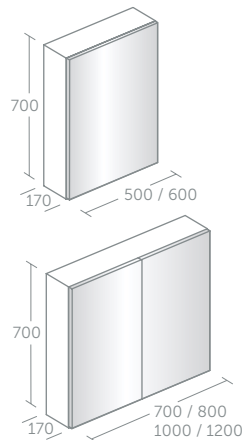

Model	Price inc VAT	Ref
50cm mirror cabinet, 1 door	£304	T3588AL
60cm mirror cabinet, 1 door	£320	T3589AL
70cm mirror cabinet, 2 doors	£351	T3590AL
80cm mirror cabinet, 2 doors	£387	T3591AL
100cm mirror cabinet, 2 doors	£425	T3592AL
120cm mirror cabinet, 2 doors	£489	T3593AL

Soft close doors
Internal cosmetic mirror
Two adjustable glass shelves
Includes mounting kit