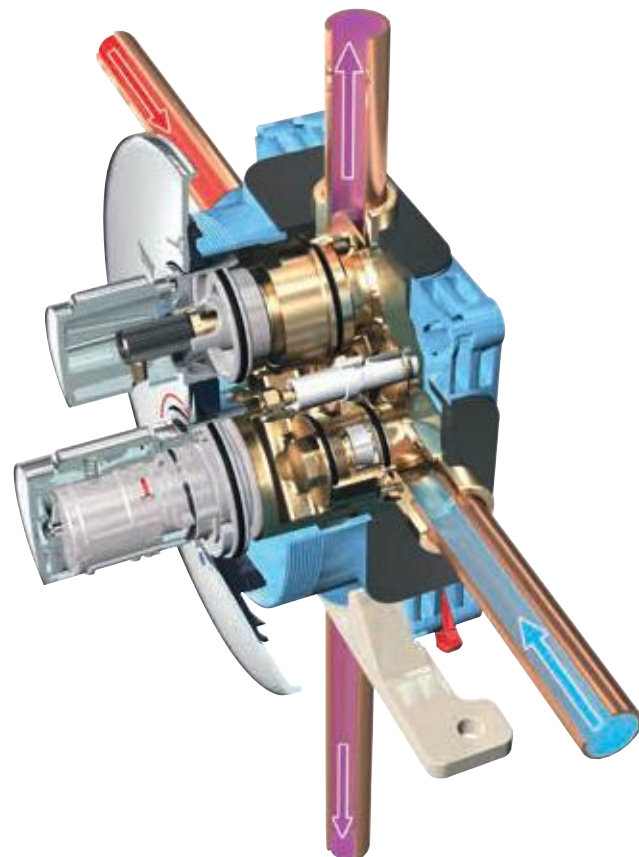

Watertight

Watertight, solid brass body construction for durability.