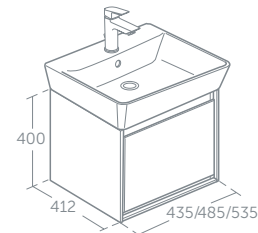

Model	Price inc VAT	Ref
Cube basin unit for 60cm basin	£456	E0846--
Cube basin unit for 55cm basin	£429	E0844--
Cube basin unit for 50cm basin	£402	E0842--

One drawer
Use 60cm with Cube basin E138501; 55cm with Cube basin E138601; 50cm with E138701 (p.38)
Use with Space Saving trap EE23033967