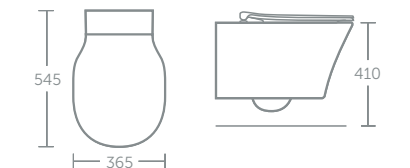

Model	Price inc VAT	Ref
Wall mounted WC bowl, horizontal outlet	£362	E079601
Conceala 2 cistern 4.5/3 or 4/2.6 litre dual flush	£119	S364367
Slim seat & cover	£105	E080901
Slim seat & cover, soft close, quick release	£151	E081101
Seat & cover	£105	E081201
Seat & cover, soft close, quick release	£151	E081401
Support frame for wall mounted bowls	£197	E006067