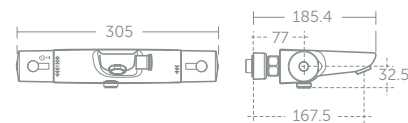

Alto Ecotherm

Alto Ecotherm shower mixer

Model	Price inc VAT	Ref
Exposed thermostatic shower mixer with Fast Fix wall bracket	£182	A4740AA
Pack: thermostatic shower mixer with Fast Fix bracket & Idealrain S3 shower kit	£273	A4741AA
Pack: thermostatic shower mixer with Fast Fix bracket, Idealrain S3 shower kit & category 5 hose retainer	£308	A6385AA

Ø80mm handspray (3 spray modes: rain, fine rain and massage) fitted with removable 8 litres per minute flow regulator
See p.211 for Fast Fix wall bracket instructions

Alto Ecotherm shower mixer with pin handles

Model	Price inc VAT	Ref
Exposed thermostatic shower mixer with metal pin handles & Fast Fix wall bracket	£239	A5637AA

See p.211 for Fast Fix wall bracket instructions

Alto Ecotherm bath shower mixer, wall mounted

Model	Price inc VAT	Ref
Exposed thermostatic bath shower mixer with Fast Fix wall bracket	£386	A5634AA

See p.211 for Fast Fix wall bracket instructions

Alto Ecotherm bath shower mixer, wall mounted with pin handles

Model	Price inc VAT	Ref
Exposed thermostatic bath shower mixer with metal pin handles & Fast Fix wall bracket	£438	A5639AA

See p.211 for Fast Fix wall bracket instructions

SHOWERING
Alto Ecotherm Shower pack
Total price **£273**