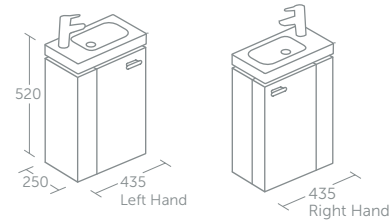

Model	Price A	Price B inc VAT	Ref
450 x 250mm basin unit, L-shaped door, left hand	£307	£337	E0370--
450 x 250mm basin unit, L-shaped door, right hand	£307	£337	E0371--
Leg 290mm, each	£38		E044667

Includes removable storage box
Left hand unit for use with left hand guest basin E133501 (shown) (p.58)
Right hand unit for use with right hand guest basin E133401 (p.58)