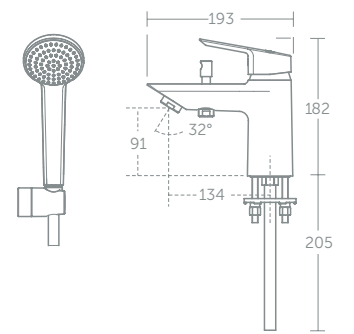

Model	Price inc VAT	Ref
Single lever bath filler	£223	B1956AA

Tesi single lever bath shower mixer

Model	Price inc VAT	Ref
Single lever bath shower mixer with shower set	£256	B1957AA

Handset supplied fitted with a removable 8 litres per minute eco flow regulator