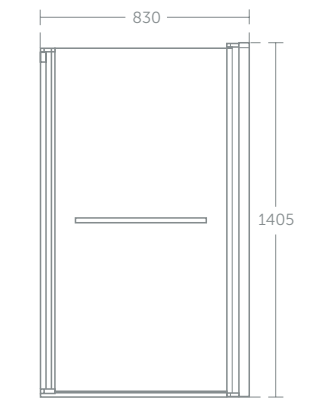

Tempo back-to-wall WC

Model	Price inc VAT	Ref
Back-to-wall WC bowl, horizontal outlet	£214	T327901
Conceala cistern with dual flush valve, 6/4 litres	£119	E212567
Seat & cover	£56	T679201
Seat & cover, soft close	£102	T679301

Compatible with Tempo WC unit E0777 (p.115)
Full range of Conceala cisterns see p.239

Tempo wall mounted WC

Model	Price inc VAT	Ref
Wall mounted WC bowl, horizontal outlet	£291	T327501
Conceala 2 cistern with dual flush valve, 6/4 litres	£119	E212567
Seat & cover	£56	T679201
Seat & cover, soft close	£102	T679301
Support frame for wall mounted bowls	£197	E006067

Compatible with Tempo WC unit E0777 (p.115)
Full range of Conceala cisterns see p.239

Tempo wall mounted short projection WC

Model	Price inc VAT	Ref
Wall mounted short projection WC bowl, horizontal outlet	£291	T328801
Conceala 2 cistern with dual flush valve, 6/4 litres	£119	E212567
Seat & cover	£56	T679201
Seat & cover, soft close	£102	T679301
Support frame for wall mounted bowls	£197	E006067

Compatible with Tempo WC unit E0777 (p.115)
For the full range of Conceala cisterns see p.239

Tempo back-to-wall bidet

Model	Price inc VAT	Ref
Floor standing back-to-wall bidet	£206	T509001

Tempo wall mounted bidet

Model	Price inc VAT	Ref
Wall mounted bidet	£309	T509501
Support frame for wall mounted bowls	£197	E006067

Tempo Arc shower bath 170 x 80cm

Model	Price inc VAT	Ref
Idealform 170 x 80cm Arc shower bath, no tapholes		
Left hand	£292	E256801
Right hand	£292	E256701
Unilux 70cm end panel	£68	E316901

Idealform Plus+ baths		
170 x 80cm Arc shower bath, no tapholes		
Left hand,	£457	E257601
Right hand	£457	E257401
Unilux Plus+ 70cm end panel	£68	E483101

Arc shower bath front panel	£88	E256901
Arc shower bath screen	£241	E2571EO