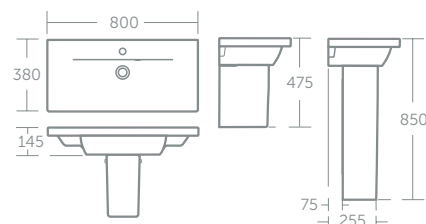

Concept Space Cube basin 55cm, 50cm

Model	Price inc VAT	Ref
55cm, one tap hole	£161	E133701
50cm, one tap hole	£154	E133601
Full pedestal	£87	E783801
Semi-pedestal	£94	E784001
Basin fixing set	£17	E015767

55cm basin can be used with basin unit E0313 (p.63)
50cm basin can be used with basin unit E0312 (p.63)

Concept Space Cube basin left/right hand 70cm, 60cm

Model	Price inc VAT	Ref
70cm, left hand	£244	E134101
70cm, right hand	£244	E134201
60cm, left hand	£192	E133801
60cm, right hand	£192	E133901
Full pedestal for 70cm basin	£87	E783701
Full pedestal for 60cm basin	£87	E783801
Semi-pedestal	£94	E784001
Basin fixing set	£17	E015767

70cm left hand basin can be used with unit E0316 (p.63)
70cm right hand basin can be used with unit E0317 (p.63)
60cm left hand basin can be used with unit E0314 (p.63)
60cm left hand basin can be used with unit E0315 (p.63)

Concept Space Cube basin 80cm

Model	Price inc VAT	Ref
80cm, one tap hole	£337	E134301
Full pedestal	£87	E783701
Semi-pedestal	£94	E784001
Basin fixing set	£17	E015767

Can be used with basin unit E0318 (p.63)

Concept Space Cube guest furniture basin 45cm

Model	Price inc VAT	Ref
45cm, left hand, one tap hole	£131	E133501
45cm, right hand, one tap hole	£131	E133401

No overflow
Left hand basin use with: wall hung guest basin unit E0370 or floor standing guest basin unit E1438 (p.64)
Right hand basin use with: wall hung guest basin unit E0371 or floor standing guest basin unit E1439 (p.64)

Concept Space Cube short projection basin 55cm

Model	Price inc VAT	Ref
55cm, one tap hole	£142	E799201
55cm, two tap holes	£142	E788501
Full pedestal	£87	E783701
Semi-pedestal	£94	E783901
Basin fixing set	£17	E015767

Can be used with pedestal basin unit E1443 (p.65)

Concept Space Cube short projection semi-countertop basin 50cm