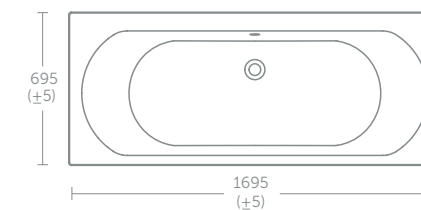

Height floor to rim:
Idealform 540mm
Idealform Plus+ 560mm