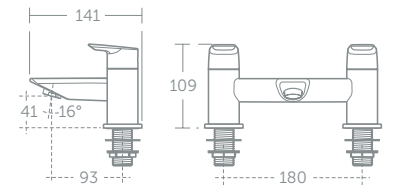

Model	Price inc VAT	Ref
Dual control bath filler	£223	A6590AA