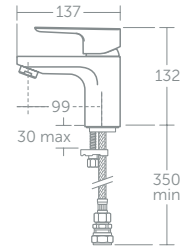

Model	Price inc VAT	Ref
Single lever basin mixer with pop-up waste	£136	BC574AA
Single lever basin mixer	£118	BC573AA

Supplied fitted with a removable 5 litres per minute eco flow regulator
FirmaFlow® ceramic cartridge fitted for a long, high performance lifespan