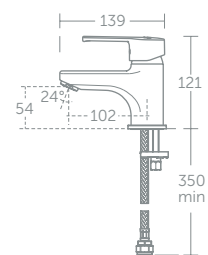

Model	Price inc VAT	Ref
Single lever mini basin mixer	£87	BC340AA

Supplied fitted with a removable 5 litres per minute eco flow regulator