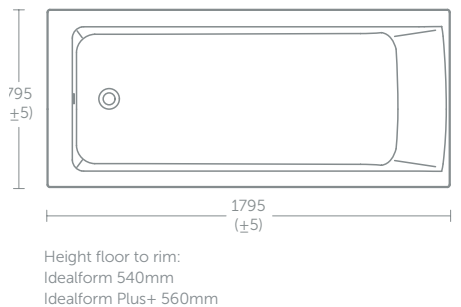

Model	Price inc VAT	Ref
Idealform, no tap holes	£537	E163901
Idealform Plus+, no tap holes	£681	E154201
180cm Unilux Plus+ front panel	£135	E479801
80cm Unilux Plus+ end panel	£72	E483301

Use Unilux Plus+ front & end panels for Idealform bath