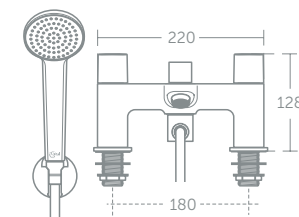

Handset supplied fitted with a removable 8 litres per minute eco flow regulator

TAPS & MIXERS

Ceraline

With its iconic cylindrical body shape Ceraline packs a sophisticated design punch. Its styling will elevate any contemporary suite to an architectural level.