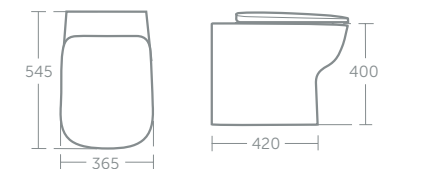

Model	Price inc VAT	Ref
Back-to-wall WC bowl, horizontal outlet	£209	T282701
Conceala 2 top inlet cistern with pneumatic dual flush, 6/4 litres	£119	E212567
Seat & cover	£62	T318201
Seat & cover, soft close, quick release	£80	T318101