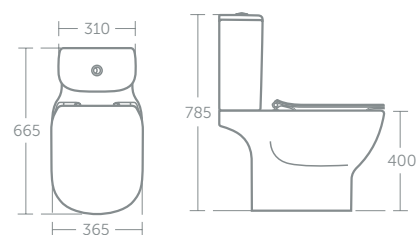

Tesi AquaBlade® close coupled WC

Model	Price inc VAT	Ref
Close coupled WC bowl, horizontal outlet	£168	T356401
Cistern with dual flush valve, 6/4 litres	£144	T357001
Cistern with dual flush valve, 4/2.6 litres	£144	T356901
Thin seat & cover	£68	T352801
Thin seat & cover, soft close, quick release	£123	T352701