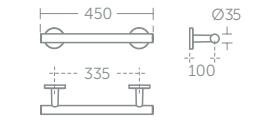

For further Concept Easybox Slim shower valve details see p.209

Concept Freedom contemporary grab rail

Model	Price inc VAT	Ref
60cm grab rail	£258	S0830AA
45cm grab rail	£215	S0831AA

Concept Freedom contemporary hinged arm