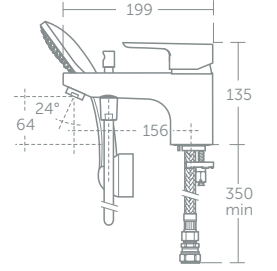

For Tempo bathroom collection see pages 96–115.

Tempo basin mixer

Model	Price inc VAT	Ref
Single lever basin mixer with pop-up waste	£136	BC574AA
Single lever basin mixer	£118	BC573AA

Supplied fitted with a removable 5 litres per minute eco flow regulator
FirmaFlow® ceramic cartridge fitted for a long, high performance lifespan

Tempo mini basin mixer

Model	Price inc VAT	Ref
Single lever mini basin mixer	£118	B1480AA

Supplied fitted with a removable 5 litres per minute eco flow regulator

Tempo dual control basin mixer

Model	Price inc VAT	Ref
Dual control basin mixer	£136	B0727AA

Supplied fitted with a removable 5 litres per minute eco flow regulator

Tempo basin pillar taps

Model	Price inc VAT	Ref
Pair basin pillar taps	£118	B0728AA

Tempo bidet mixer

Model	Price inc VAT	Ref
Single lever bidet mixer with pop-up waste	£147	B0765AA

Supplied fitted with a removable 5 litres per minute eco flow regulator
FirmaFlow® ceramic cartridge fitted for a long, high performance lifespan

Tempo bath filler

Model	Price inc VAT	Ref
Single lever bath filler	£198	B0732AA

Tempo bath shower mixer

Model	Price inc VAT	Ref
Single lever bath shower mixer with shower set	£228	B0733AA

Handset supplied fitted with a removable 8 litres per minute eco flow regulator

Tempo dual control bath filler

Model	Price inc VAT	Ref
Dual control bath filler	£198	B0730AA

Tempo dual control bath shower mixer

Model	Price inc VAT	Ref
Dual control bath shower mixer with shower set	£228	B0731AA

Handset supplied fitted with a removable 8 litres per minute eco flow regulator