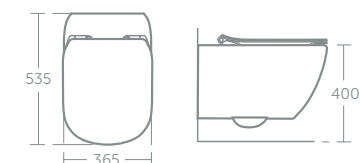

Model	Price inc VAT	Ref
Wall mounted WC bowl, horizontal outlet	£322	T354501
Conceala 2 top inlet cistern with pneumatic dual flush, 6/4 litres	£119	E212567
Thin seat & cover	£68	T352801
Thin seat & cover, soft close, quick release	£123	T352701
Support frame for wall mounted bowls	£197	E006067

Compatible with Tempo WC unit E0777 (p.115)
For the full range of Conceala cisterns see (p.239)

AquaBlade®

Dual flush & water saving

Soft close

Quick release soft close seats

Hidden fixings