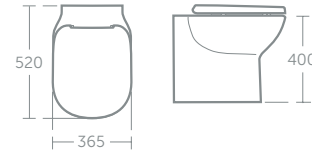

Model	Price inc VAT	Ref
Back-to-wall WC bowl, horizontal outlet	£214	T327901
Conceala cistern with dual flush valve, 6/4 litres	£119	E212567
Seat & cover	£56	T679201
Seat & cover, soft close	£102	T679301

Compatible with Tempo WC unit E0777 (p.115)
Full range of Conceala cisterns see p.239