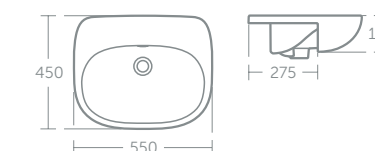

THE COLLECTIONS

Tesi Cloakroom

Total price **£673**

45cm handrinse basin with small semi-pedestal (p.83) £157

AquaBlade® close coupled WC suite with thin seat & cover (p.84) £380

Tesi mini basin mixer (p.138) £136

Excludes accessories (p.234), basin waste (p.238) & mirror (p.228).

CERAMIC LG Ceramic lifetime guarantee

Tesi basin 60cm

Model	Price inc VAT	Ref
60cm, one tap hole	£115	T026501
Full pedestal	£63	T351901
Semi-pedestal	£70	T357301
Basin fixing set	£17	E015767

CERAMIC LG

Tesi basin 55/50cm

Model	Price inc VAT	Ref
55cm, one tap hole	£105	T028001
50cm, one tap hole	£98	T031201
Full pedestal	£63	T351901
Semi-pedestal	£70	T357301
Basin fixing set	£17	E015767

CERAMIC LG

Tesi handrinse basin 45cm

Model	Price inc VAT	Ref
45cm, one tap hole	£87	T031301
Small full pedestal	£63	T352101
Small semi-pedestal	£70	T352001
Basin fixing set	£17	E015767

CERAMIC LG

Tesi semi countertop basin 55cm

Model	Price inc VAT	Ref
55cm, one tap hole	£182	T352601
Compatible with Tempo semi-countertop basin unit E3245 (p.115)		

CERAMIC LG