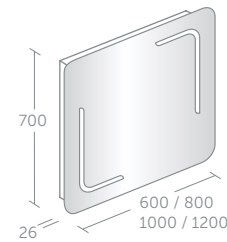

ACCESSORIES

Mirrors & lights

Mirror with light & anti-steam

Mirror size	Price inc VAT	Ref
50cm mirror, light, anti-steam	£369	T3339BH
60cm mirror, light, anti-steam	£405	T3340BH
70cm mirror, light, anti-steam	£446	T3341BH
80cm mirror, light, anti-steam	£490	T3342BH
100cm mirror, light, anti-steam	£539	T3343BH
120cm mirror, light, anti-steam	£593	T3344BH

Anti-steam system
220-240V, 50-60Hz, IP44, Class II
Includes mounting kit

Mirror with sensor light & anti-steam

Mirror size	Price inc VAT	Ref
50cm, sensor light, anti-steam	£387	T3345BH
60cm, sensor light, anti-steam	£426	T3346BH
80cm, sensor light, anti-steam	£515	T3347BH
100cm, sensor light, anti-steam	£566	T3348BH
120cm, sensor light, anti-steam	£623	T3349BH

Portrait or landscape mounting
Anti-steam system
Sensor switch with dimmer
220-240V, 50-60Hz, IP44, Class II
Includes mounting kit

Mirror with sensor ambient & front light, anti-steam

Mirror size	Price inc VAT	Ref
60cm mirror, sensor ambient & front light, anti-steam	£553	T3350BH
80cm mirror, sensor ambient & front light, anti-steam	£669	T3351BH
100cm mirror, sensor ambient & front light, anti-steam	£735	T3352BH
120cm mirror, sensor ambient & front light, anti-steam	£809	T3353BH

Portrait or landscape mounting
Anti-steam system
Sensor switch with dimmer
220-240V, 50-60Hz, IP44, Class II
Includes mounting kit

30cm LED light

Mirror size	Price inc VAT	Ref
30cm LED light	£209	T320967

8W, 230V, 5700K
For use with mirrors & framed mirrors p.228;
mirror cabinets & mirror cabinets with ambient light p.232

60cm LED light

Mirror size	Price inc VAT	Ref
60cm LED light	£246	T322967