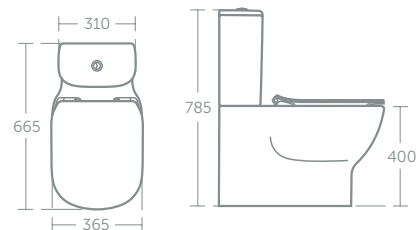

Ceramic lifetime guarantee

Baths 25 year guarantee

Seat & cover 5 year guarantee

Tesi AquaBlade® close coupled WC

Model	Price inc VAT	Ref
Close coupled WC bowl, horizontal outlet	£168	T356401
Cistern with dual flush valve, 6/4 litres	£144	T357001
Cistern with dual flush valve, 4/2.6 litres	£144	T356901
Thin seat & cover	£68	T352801
Thin seat & cover, soft close, quick release	£123	T352701

Tesi AquaBlade® close coupled back-to-wall WC

Model	Price inc VAT	Ref
Close coupled, back-to-wall WC bowl, horizontal outlet	£217	T355701
Cistern with dual flush valve, 6/4 litres	£144	T357001
Cistern with dual flush valve, 4/2.6 litres	£144	T356901
Thin seat & cover	£68	T352801
Thin seat & cover, soft close, quick release	£123	T352701

Tesi AquaBlade® back-to-wall WC

Model	Price inc VAT	Ref
Back-to-wall WC bowl, horizontal outlet	£259	T353501
Conceala 2 top inlet cistern with pneumatic dual flush, 6/4 litres	£119	E212567
Thin seat & cover	£68	T352801
Thin seat & cover, soft close, quick release	£123	T352701

Compatible with Tempo WC unit E0777 (p.115)
For the full range of Conceala cisterns see p.239

Tesi AquaBlade® wall mounted WC bowl

Model	Price inc VAT	Ref
Wall mounted WC bowl, horizontal outlet	£322	T354501
Conceala 2 top inlet cistern with pneumatic dual flush, 6/4 litres	£119	E212567
Thin seat & cover	£68	T352801
Thin seat & cover, soft close, quick release	£123	T352701
Support frame for wall mounted bowls	£197	E006067

Compatible with Tempo WC unit E0777 (p.115)
For the full range of Conceala cisterns see (p.239)

AquaBlade®

Dual flush & water saving

Soft close

Quick release soft close seats

Hidden fixings

Tesi wall mounted bidet