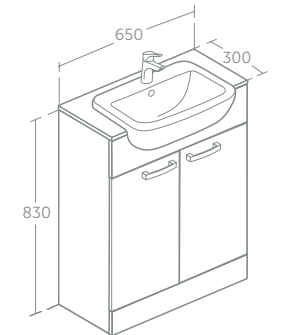

Model	Price inc VAT	Ref
650mm semi-countertop unit with two doors*	£240	E3245--
Pack: 650mm semi-countertop unit, 55cm basin, worktop	£444	E0778--

Includes one internal shelf, handles and soft close doors
*Order worktop separately: 650mm E3246 or 1300mm E3247 if combining with a WC unit
For use with Tempo semi-countertop basins T059001 & T059101 (p.109), also compatible with Studio Echo, Tesi & Jasper Morrison semi-countertop basins