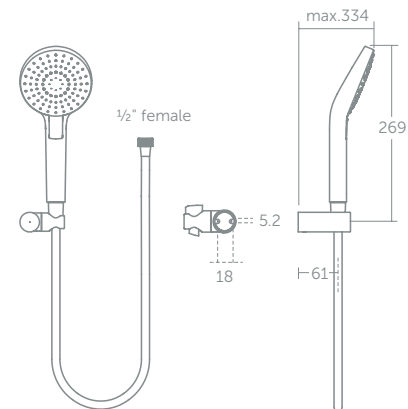

Massage mode

Evo round shower set Ø 110mm

Model	Price inc VAT	Ref
Round handspray, 1.25m Idealflex hose, wall bracket	£90	B2404AA
Round handspray, 1.75m Idealflex hose, wall bracket	£90	B2239AA

Round handspray Ø110mm
3 spray modes: rain, aerated rain, massage
Navigo push button
Cool Body
Rub clean nozzles
Removable 8 litres per minute flow regulator
Metal swivelling wall bracket
5 year guarantee