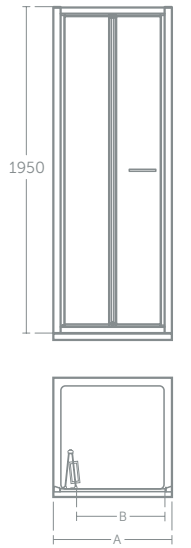

Connect 2 pivot alcove

Model	Price inc VAT	Ref
760mm pivot door	£396	K9391EO
800mm pivot door	£420	K9392EO
900mm pivot door	£450	K9393EO

Height 1950mm
6mm clear safety glass
Idealclean treatment
Bright silver finish
Solid chrome plated handles
Concealed fixings with easy click covers & top caps
Horizontal adjustment up to 25mm per profile
Suitable for installation on a tray or wetroom floor

Door (mm)	A width	B opening	D reach
760	710 – 760	475	492
800	750 – 800	500	517
900	850 – 900	550	567

Connect 2 pivot corner

Model	Price inc VAT	Ref
760mm pivot door	£396	K9391EO
800mm pivot door	£420	K9392EO
900mm pivot door	£450	K9393EO
700mm side panel	£258	K9412EO
760mm side panel	£264	K9413EO
800mm side panel	£276	K9415EO
900mm side panel	£300	K9416EO
1000mm side panel	£324	K9578EO

Height 1950mm
6mm clear safety glass
Idealclean treatment
Bright silver finish
Solid chrome plated handles
Concealed fixings with easy click covers & top caps
Horizontal adjustment up to 25mm per profile
Suitable for installation on a tray or wetroom floor

Door (mm)	A width	B opening	D reach
760	710 – 760	475	492
800	750 – 800	500	517
900	850 – 900	550	567

Size panel	C width
700	655 – 705
760	715 – 765
800	755 – 805
900	855 – 905
1000	955 – 1005

Connect 2 bifold alcove

Model	Price inc VAT	Ref
760mm bifold door	£462	K9397EO
800mm bifold door	£474	K9398EO
900mm bifold door	£504	K9399EO
1000mm bifold door	£546	K9280EO

Height 1950mm
6mm clear safety glass
Idealclean treatment
Bright silver finish
Solid chrome plated handles
Smooth running wheels
Concealed fixings with easy click covers & top caps
Horizontal adjustment up to 25mm per profile
Suitable for installation on a tray or wetroom floor

Size (mm)	A width	B opening
760	710 – 760	503
800	750 – 800	543
900	850 – 900	643
1000	950 – 1000	743

Connect 2 bifold corner