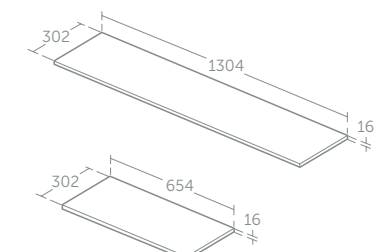

Model	Price inc VAT	Ref
650mm worktop	£50	E3246--
1300mm worktop	£74	E3247--

650mm worktop for use with either the Tempo semi-countertop basin unit E3245 or WC unit E0777
1300mm worktop for use when Tempo semi-countertop basin and WC units are installed side-by-side