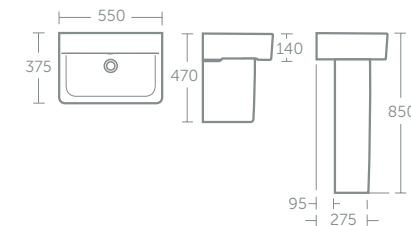

Concept Space Cube basin 55cm, 50cm

Model	Price inc VAT	Ref
55cm, one tap hole	£161	E133701
50cm, one tap hole	£154	E133601
Full pedestal	£87	E783801
Semi-pedestal	£94	E784001
Basin fixing set	£17	E015767

55cm basin can be used with basin unit E0313 (p.63)
50cm basin can be used with basin unit E0312 (p.63)

Concept Space Cube basin left/right hand 70cm, 60cm

Model	Price inc VAT	Ref
70cm, left hand	£244	E134101
70cm, right hand	£244	E134201
60cm, left hand	£192	E133801
60cm, right hand	£192	E133901
Full pedestal for 70cm basin	£87	E783701
Full pedestal for 60cm basin	£87	E783801
Semi-pedestal	£94	E784001
Basin fixing set	£17	E015767

70cm left hand basin can be used with unit E0316 (p.63)
70cm right hand basin can be used with unit E0317 (p.63)
60cm left hand basin can be used with unit E0314 (p.63)
60cm left hand basin can be used with unit E0315 (p.63)

Concept Space Cube basin 80cm

Model	Price inc VAT	Ref
80cm, one tap hole	£337	E134301
Full pedestal	£87	E783701
Semi-pedestal	£94	E784001
Basin fixing set	£17	E015767

Can be used with basin unit E0318 (p.63)

Concept Space Cube guest furniture basin 45cm

Model	Price inc VAT	Ref
45cm, left hand, one tap hole	£131	E133501
45cm, right hand, one tap hole	£131	E133401

No overflow
Left hand basin use with: wall hung guest basin unit E0370 or floor standing guest basin unit E1438 (p.64)
Right hand basin use with: wall hung guest basin unit E0371 or floor standing guest basin unit E1439 (p.64)

Concept Space Cube short projection basin 55cm

Model	Price inc VAT	Ref
55cm, one tap hole	£142	E799201
55cm, two tap holes	£142	E788501
Full pedestal	£87	E783701
Semi-pedestal	£94	E783901
Basin fixing set	£17	E015767

Can be used with pedestal basin unit E1443 (p.65)

Concept Space Cube short projection semi-countertop basin 50cm