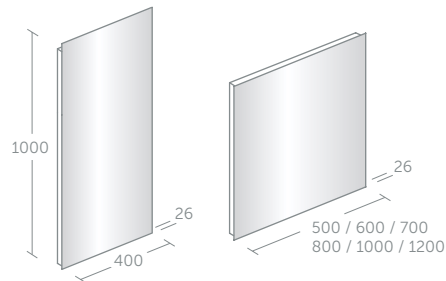

Mirror size	Price inc VAT	Ref
40cm, ambient light, anti-steam	£277	T3258BH
50cm, ambient light, anti-steam	£307	T3259BH
60cm, ambient light, anti-steam	£338	T3278BH
70cm, ambient light, anti-steam	£372	T3335BH
80cm, ambient light, anti-steam	£409	T3336BH
100cm, ambient light, anti-steam	£450	T3337BH
120cm, ambient light, anti-steam	£495	T3338BH

Portrait or landscape mounting
Anti-steam system
220-240V, 50-60Hz, IP44, Class II
Includes mounting kit