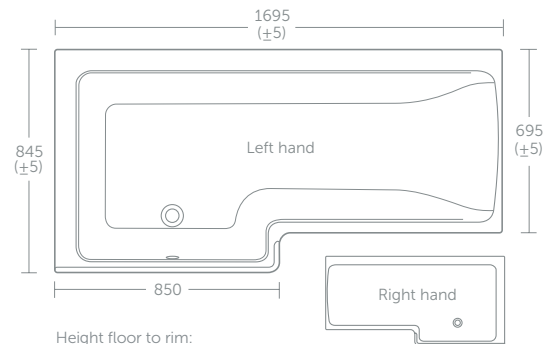

Model	Price inc VAT	Ref
Idealform 170cm square shower bath		
Right hand bath	£424	E051101
Left hand bath	£424	E051201
Unilux 70cm end panel bath	£68	E316901
Idealform Plus+ 170cm square shower bath		
Right hand bath	£608	E049101
Left hand bath	£608	E049201
Unilux Plus+ 70cm end panel	£68	E483101

170cm square shower bath front panel £152 E050401
Square shower bath screen £394 E0508EO
Left hand bath shown
Shower screen fits 150cm and 170cm baths
Shower screen & front panel fits right & left hand baths