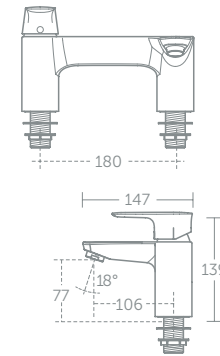

Model	Price inc VAT	Ref
Single lever, two tap hole bath filler	£309	A7051AA