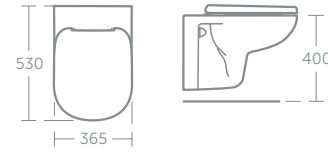

Model	Price inc VAT	Ref
Wall mounted WC bowl, horizontal outlet	£291	T327501
Conceala 2 cistern with dual flush valve, 6/4 litres	£119	E212567
Seat & cover	£56	T679201
Seat & cover, soft close	£102	T679301
Support frame for wall mounted bowls	£197	E006067

Compatible with Tempo WC unit E0777 (p.115)
Full range of Conceala cisterns see p.239