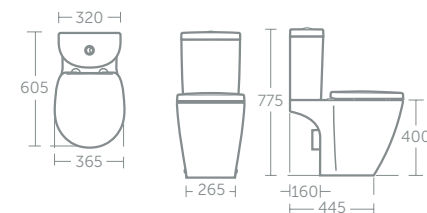

Model	Price inc VAT	Ref
Close coupled WC bowl, horizontal outlet	£268	E120501
Arc cistern with dual flush valve, 6/4 litres	£219	E786001
Arc cistern with dual flush valve, 4/2.6 litres	£219	E785501
Seat & cover	£108	E129201
Soft close seat & cover	£154	E129301