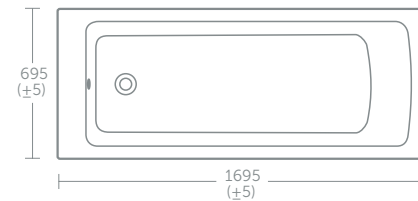

Height floor to rim:
Idealform 540mm
Idealform Plus+ 560mm