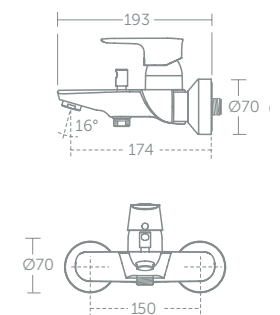

Model	Price inc VAT	Ref
Single lever, wall mounted bath shower mixer	£353	A7033AA