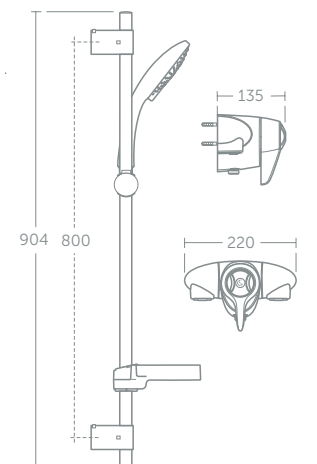

Model	Price inc VAT	Ref
Built-in thermostatic shower mixer	£377	A3102AA
Pack: built-in thermostatic shower mixer with Idealrain M3 shower kit	£492	A5782AA
Ø100mm handspray (3 spray modes: rain, fine rain and massage) fitted with removable 8 litres per minute flow regulator		

Model	Price inc VAT	Ref
Built-in thermostatic shower mixer with extended lever	£392	A3085AA
Pack: built-in thermostatic shower mixer with extended lever & Idealrain M3 shower kit with 900mm rail	£506	A5784AA
Ø100mm handspray (3 spray modes: rain, fine rain and massage) fitted with removable 8 litres per minute flow regulator		

Model	Price inc VAT	Ref
Exposed thermostatic shower mixer for concealed or exposed pipework	£377	A3101AA
Pack: exposed thermostatic shower mixer with Idealrain M3 shower kit	£492	A5783AA
Ø100mm handspray (3 spray modes: rain, fine rain and massage) fitted with removable 8 litres per minute flow regulator		

Model	Price inc VAT	Ref
Exposed thermostatic shower mixer for concealed or exposed pipework with extended lever	£392	A3084AA
Pack: exposed thermostatic shower mixer with extended lever & Idealrain M3 shower kit with 900mm rail	£506	A5785AA
Ø100mm handspray (3 spray modes: rain, fine rain and massage) fitted with removable 8 litres per minute flow regulator