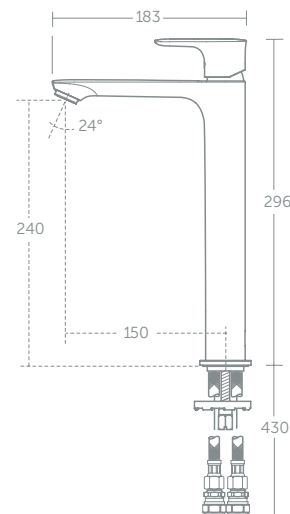

Model	Price inc VAT	Ref
Single lever vessel basin mixer	£279	A7049AA

Supplied fitted with a removable 5 litres per minute eco flow regulator