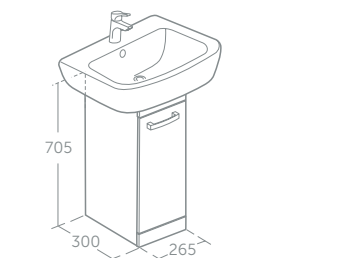

For use with 50cm basin T058801 and 55cm basin T058601 (p.108)
Includes universal left/right hand door, one internal shelf, handle and soft close door.

Furniture 5 year guarantee

Soft close doors and drawers