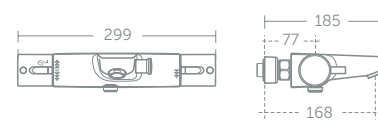

SHOWERING
Alto Ecotherm Shower pack
Total price **£273**