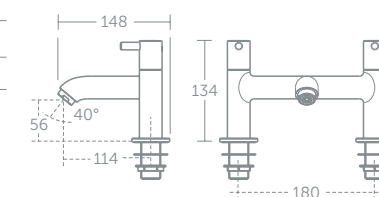

Model	Price inc VAT	Ref
Dual control bath filler	£155	BC188AA