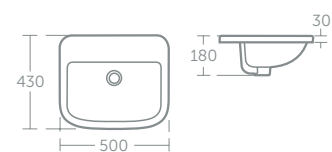

Tempo basin 60/55/50cm

Model	Price inc VAT	Ref
60cm, one tap hole	£96	T058401
60cm, two tap holes	£96	T058501
55cm, one tap hole	£85	T058601
55cm, two tap holes	£85	T058701
50cm, one tap hole	£85	T058801
50cm, two tap holes	£85	T058901
Full pedestal	£56	T422401
Semi-pedestal	£56	T422501
Basin fixing kit	£17	E015767

50 & 55cm one tap hole basins are compatible with Tempo furniture pedestal unit E3259 (p.114)

Tempo handrinse basin 40cm

Model	Price inc VAT	Ref
40cm, one tap hole	£70	T059301
40cm, two tap holes	£70	T059401
Handrinse pedestal	£56	T427201
Handrinse semi-pedestal	£56	T426701
Basin fixing set	£17	E015767

Tempo handrinse basin 35cm

Model	Price inc VAT	Ref
35cm, one tap hole, left hand	£67	T059501
35cm, one tap hole, right hand	£67	T059701
35cm, two tap holes	£67	T059601
Handrinse pedestal	£56	T427201
Basin fixing set	£17	E015767

Tempo Countertop basin 50cm

Model	Price inc VAT	Ref
50cm, one tap hole	£155	T059201

For use with custom worktops

Ceramic lifetime guarantee

Seat & cover 5 year guarantee

Water-saving

Space-saving

Soft close

Tempo semi-countertop basin 55cm

Model	Price inc VAT	Ref
55cm, one tap hole	£155	T059001
55cm, two tap holes	£155	T059101

Compatible with Tempo semi-countertop basin unit E3245 (p.115)

Tempo vanity basin 80cm

Model	Price inc VAT	Ref
80cm, one tap hole	£229	E066901

For use with Tempo wall hung vanity basin unit E3241 and E3242 (p.114)

Tempo vanity basin 60/50cm

Model	Price inc VAT	Ref
60cm, one tap hole	£143	E066801
50cm, one tap hole	£114	E109901

For use with Tempo wall hung vanity basin units: 60cm – E3239, E3240, E3244; 50cm – E1103, E1102 (p.114)

Tempo close coupled WC suite