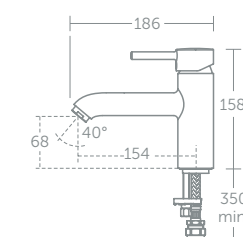

Ceraline basin mixer

Model	Price inc VAT	Ref
Single lever basin mixer with clicker waste	£93	BC186AA

Supplied fitted with a removable 5 litres per minute eco flow regulator

Ceraline mini basin mixer

Model	Price inc VAT	Ref
Single lever mini basin mixer	£93	BC185AA

Supplied fitted with a removable 5 litres per minute eco flow regulator

Ceraline basin pillar taps

Model	Price inc VAT	Ref
Pair basin pillar taps	£93	BC184AA

Ceraline bath pillar taps

Model	Price inc VAT	Ref
Pair bath pillar taps	£112	BC187AA

Ceraline bath filler

Model	Price inc VAT	Ref
Single lever bath filler	£155	BC190AA

Ceraline bath shower mixer

Model	Price inc VAT	Ref
Single lever bath shower mixer with shower kit	£178	BC191AA

Ceraline dual control bath filler

Model	Price inc VAT	Ref
Dual control bath filler	£155	BC188AA

Ceraline dual control bath shower mixer

Model	Price inc VAT	Ref
Dual control bath shower mixer with shower kit	£178	BC189AA