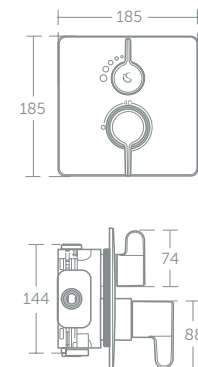

For further Concept Easybox Slim shower valve details see p.209

Concept Freedom contemporary grab rail

Model	Price inc VAT	Ref
60cm grab rail	£258	S0830AA
45cm grab rail	£215	S0831AA

Concept Freedom contemporary hinged arm