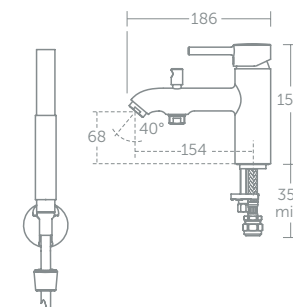

Ceraline basin mixer

Model	Price inc VAT	Ref
Single lever basin mixer with clicker waste	£93	BC186AA

Supplied fitted with a removable 5 litres per minute eco flow regulator

Ceraline mini basin mixer

Model	Price inc VAT	Ref
Single lever mini basin mixer	£93	BC185AA

Supplied fitted with a removable 5 litres per minute eco flow regulator

Ceraline basin pillar taps

Model	Price inc VAT	Ref
Pair basin pillar taps	£93	BC184AA

Ceraline bath pillar taps

Model	Price inc VAT	Ref
Pair bath pillar taps	£112	BC187AA

Ceraline bath filler

Model	Price inc VAT	Ref
Single lever bath filler	£155	BC190AA

Ceraline bath shower mixer

Model	Price inc VAT	Ref
Single lever bath shower mixer with shower kit	£178	BC191AA

Ceraline dual control bath filler

Model	Price inc VAT	Ref
Dual control bath filler	£155	BC188AA

Ceraline dual control bath shower mixer

Model	Price inc VAT	Ref
Dual control bath shower mixer with shower kit	£178	BC189AA