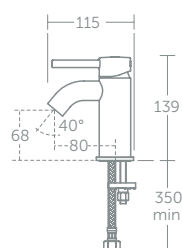

Model	Price inc VAT	Ref
Single lever mini basin mixer	£93	BC185AA

Supplied fitted with a removable 5 litres per minute eco flow regulator