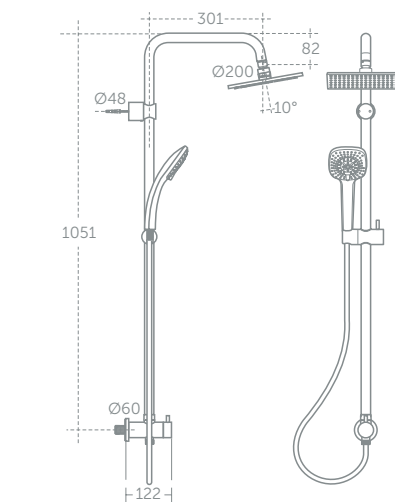

Model	Price inc VAT	Ref
Pro Cube Dual fixed riser system with M1 rainshower & M1 shower kit for built-in shower mixers	£674	A6541AA
Shower bar extension	£83	A860873AA

Cube rainshower Ø200mm fitted with removable 12 litres per minute flow regulator
1 mode handspray (rain) fitted with removable 8 litres per minute flow regulator
Fixed riser with 25mm diameter tube
Metal slider with twist-to-lock action and pin handle to match diverter
Two way diverter with metal pin handle
1.8m Idealflex smooth metal effect hose
Limescale resistant, rub clean nozzles
Optional 150mm extension kit A860873AA
Category 5 hose retainer
Minimum operating pressure 0.5 bar
5 year guarantee