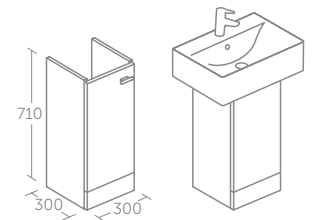

Model	Price A	Price B inc VAT	Ref
300mm floor standing basin pedestal unit,	£302	£336	E1443--

Use with Space Cube short projection 55cm basin E799201 or E788501 (p.59)