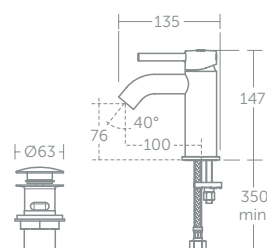

Model	Price inc VAT	Ref
Single lever basin mixer with clicker waste	£93	BC186AA

Supplied fitted with a removable 5 litres per minute eco flow regulator