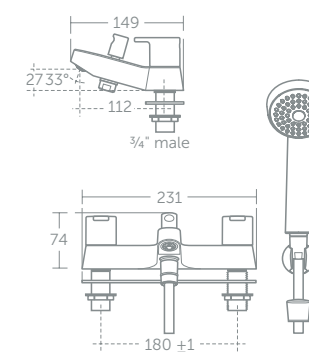

Calista basin mixer

Model	Price inc VAT	Ref
Single lever basin mixer with pop-up waste	£100	B1148AA
Single lever basin mixer	£87	B1149AA

Supplied fitted with a removable 5 litres per minute eco flow regulator

Calista mini basin mixer

Model	Price inc VAT	Ref
Single lever mini basin mixer	£87	BC340AA

Supplied fitted with a removable 5 litres per minute eco flow regulator

Calista basin pillar taps

Model	Price inc VAT	Ref
Pair basin pillar taps	£85	B1146AA

Supplied fitted with removable 4 litres per minute eco flow regulators

Calista bath pillar taps

Model	Price inc VAT	Ref
Pair bath pillar taps	£102	B1147AA

Calista bath filler

Model	Price inc VAT	Ref
One tap hole bath filler	£118	B2137AA

Calista bath shower mixer

Model	Price inc VAT	Ref
Single lever bath shower mixer with shower kit	£136	B1958AA

Handset supplied fitted with a removable 8 litres per minute eco flow regulator

Calista dual control bath filler

Model	Price inc VAT	Ref
Dual control bath filler	£118	B1151AA

Calista dual control bath shower mixer

Model	Price inc VAT	Ref
Dual control bath shower mixer with shower kit	£136	B1152AA

Handset supplied fitted with a removable 8 litres per minute eco flow regulator