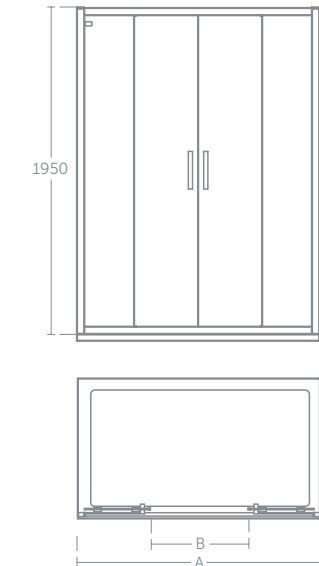

Connect 2 slider alcove

Model	Price inc VAT	Ref
1000mm sliding door	£498	K9394EO
1100mm sliding door	£510	K9395EO
1200mm sliding door	£540	K9396EO
1400mm sliding door	£582	K9426EO

Height 1950mm
6mm clear safety glass
Idealclean treatment
Bright silver finish
Solid chrome plated handles
Click and clean wheels
Smooth running wheels
Concealed fixings with easy click covers & top caps
Horizontal adjustment up to 25mm per profile
Suitable for installation on a tray or wetroom floor

Size (mm)	A width	B opening
1000	950 – 1000	357
1100	1050 – 1100	407
1200	1150 – 1200	457
1400	1350 – 1400	557

Connect 2 slider corner

Model	Price inc VAT	Ref
1000mm sliding door	£498	K9394EO
1100mm sliding door	£510	K9395EO
1200mm sliding door	£540	K9396EO
1400mm sliding door	£582	K9426EO
700mm side panel	£258	K9412EO
760mm side panel	£264	K9413EO
800mm side panel	£276	K9415EO
900mm side panel	£300	K9416EO
1000mm side panel	£324	K9578EO

Height 1950mm
6mm clear safety glass
Idealclean treatment
Bright silver finish
Solid chrome plated handles
Click and clean wheels
Smooth running wheels
Concealed fixings with easy click covers & top caps
Horizontal adjustment up to 25mm per profile
Suitable for installation on a tray or wetroom floor

Size (mm)	A width	B opening	Size panel	C width
1000	950 – 1000	357	700	655 – 705
1100	1050 – 1100	407	760	715 – 765
1200	1150 – 1200	457	800	755 – 805
1400	1350 – 1400	557	900	855 – 905
			1000	955 – 1005

Connect 2 slider alcove, 2 doors

Model	Price inc VAT	Ref
1500mm sliding doors x 2	£642	K9427EO
1700mm sliding doors x 2	£672	K9434EO