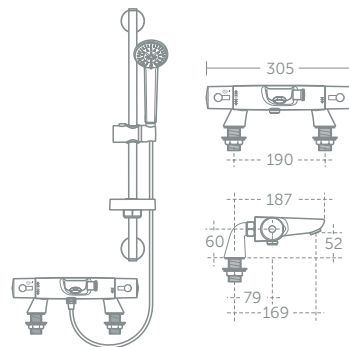

SHOWERING

Alto Ecotherm

Features

Cool body technology

Eco button to limit flow rate to 50%

Temperature handle has a built-in safety stop at 40°C with a manual override for safer showering

Temperature control mechanism has a temperature limit stop which can be set to 40, 43, 45 or 50°C

Automatic safety shutdown should the hot or cold water supply suddenly fail

Pin handle models for less able users

Shower packs include a removable 8 litres per minute flow regulator to save water

5 YEAR guarantee

Alto Ecotherm bath shower mixer, rim mounted

5 YEAR GUARANTEE	Temperature limit stop	40°C	Cool body	Water-saving	High pressure
Model	Price inc VAT	Ref			
Exposed thermostatic bath shower mixer with rim mounting legs	£386	A5635AA			
Pack: thermostatic bath shower mixer with rim mounting legs & Idealrain S3 shower kit	£477	A5636AA			

Ø80mm handspray (3 spray modes: rain, fine rain and massage) fitted with removable 8 litres per minute flow regulator

Alto Ecotherm bath shower mixer, rim mounted with pin handles

5 YEAR GUARANTEE	Temperature limit stop	40°C	Cool body	Water-saving	High pressure
Accessible design	Ceramic disc				
Model	Price inc VAT	Ref			
Exposed thermostatic bath shower mixer with metal pin handles & rim mounting legs	£438	A5638AA			

Exposed thermostatic bath shower mixer with metal pin handles & rim mounting legs

A thermostatic shower and bath shower mixer that offers energy savings, safety controls, cool body technology and easy-turn metal pin handles. The wall mounted versions also come with our clever Fast Fix installation bracket (see page 211).

5 year guarantee

Temperature limit stop

40°C Safety stop

Cool body

Water-saving

Accessible design

Ceramic disc

High pressure

Fast fix

TMV 2 scheme