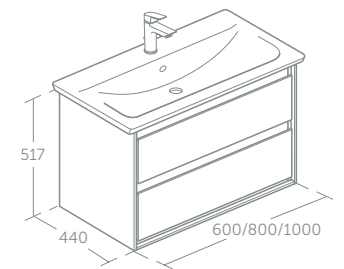

Model	Price inc VAT	Ref
1000mm vanity unit	£664	E0821--
800mm vanity unit	£637	E0819--
600mm vanity unit	£563	E0818--

Two drawers
Use 1000mm with Cube vanity basin E075201; 800mm with E075401; 600mm with E076401 (p.38)
Vessel basin installations require worktops (p.47): 1000mm E0851; 800mm E0849; 600mm E0848
Use with Space Saving trap EE23033967