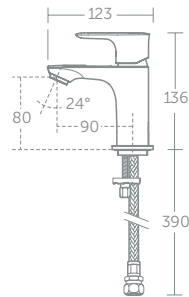

Model	Price inc VAT	Ref
Single lever mini basin mixer	£155	A7048AA

Supplied fitted with a removable 5 litres per minute eco flow regulator