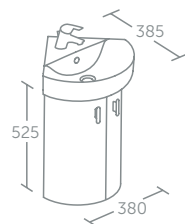

Model	Price A	Price B inc VAT	Ref
Wall hung corner basin unit	£550	£604	E6848--

With two doors and 1 internal shelf
Use with Space 45cm Arc corner basin E792801 or E792901 (p.60)