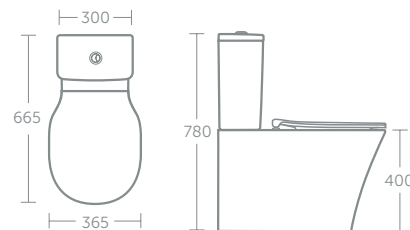

Model	Price inc VAT	Ref
Close coupled back-to-wall WC bowl, horizontal outlet	£322	E079801
Cistern with dual flush valve, 6/4 litres	£200	E080401
Cistern with dual flush valve, 4/2.6 litres	£200	E080601
Slim seat & cover	£105	E080901
Slim seat & cover, soft close, quick release	£151	E081101
Seat & cover	£105	E081201
Seat & cover, soft close, quick release	£151	E081401