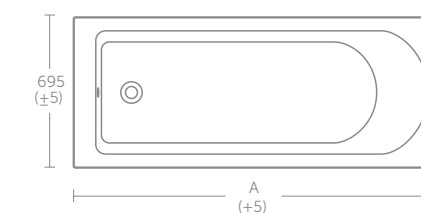

A	
160 x 70cm	1595mm
170 x 70cm	1695mm

Height floor to rim:
Idealform 540mm
Idealform Plus+ 560mm