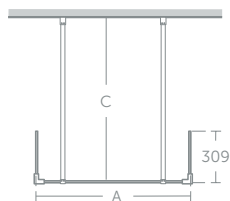

Synergy wetroom panels

Dual access installation example:
wetroom panel with end panel

- 1200 Wetroom panel
- Straight bracing brackets x 2

Dual access installation example:
wetroom panel with end panel and returns

- 1200 Wetroom panel
- Straight bracing brackets x 2
- 300 Return panels x 2

Model	Price inc VAT	Ref
700mm panel	£425	L6220EO
760mm panel	£443	L6221EO
800mm panel	£462	L6222EO
900mm panel	£488	L6223EO
1000mm panel	£523	L6224EO
1200mm panel	£565	L6225EO
1400mm panel	£765	L6226EO
1600mm panel	£920	L6227EO
300mm return panel	£254	L6228EO
900mm modesty panel	£519	L6180EO
1000mm modesty panel	£545	L6181EO
1200mm modesty panel	£599	L6182EO
Straight bracing bracket	£73	L6229EO
Angle bracing bracket	£105	L6230EO
Extended bracing bracket	£81	L6198EO

Height 2000mm
8mm clear safety glass
Idealclean treatment
23mm horizontal adjustment
Concealed fixings with easy click covers & top caps
Sealing channels for a silicone free look
Vertical adjustment for drilling into grout lines
Suitable for installation on a tray or wetroom floor
For full details of modesty panels see Concept Freedom page 74.

Panel (mm)	A width (mm)	C width (mm)
700	638	650 - 994
760	698	650 - 994
800	738	650 - 994
900	838	650 - 994
1000	938	650 - 994
1200	1138	650 - 994
1400	1338	650 - 994
1600	1538	650 - 994

Max width 1494 with extended bracing bracket