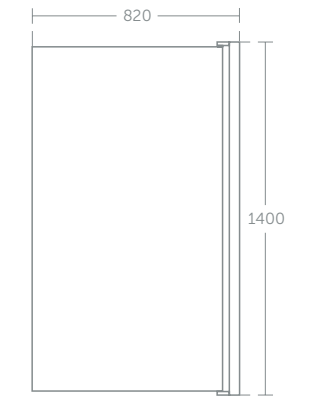

Shower screen & front panel fits left & right hand baths

Height floor to rim:
Idealform 540mm
Idealform Plus+ 560mm

Tempo Cube shower bath 170 x 85cm

Model	Price inc VAT	Ref
Idealform 170 x 85cm Cube shower bath, no tapholes		
Left hand	£336	E259501
Right hand	£336	E259401
Unilux 70cm end panel	£68	E316901