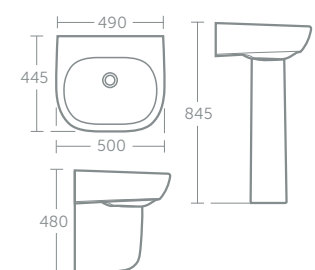

Water-saving

Soft close

Quick release soft close seats

Jasper Morrison vessel basin 50cm

Model	Price inc VAT	Ref
50cm, no tap hole	£490.00	E621001

Jasper Morrison basin 50cm

Model	Price inc VAT	Ref
50cm, no overflow, one tap hole	£196	E618301
Semi-pedestal	£133	E621301
Full pedestal	£123	E621101
Basin fixing set	£17	E015767