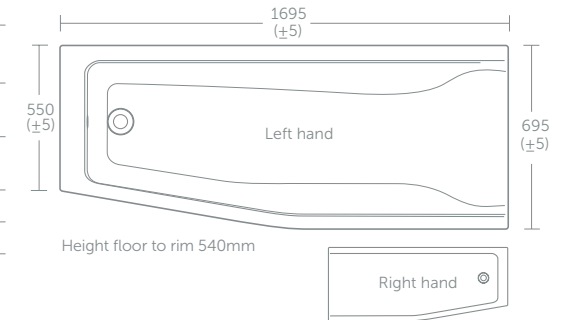

Concept Space furniture finishes Please add colour reference to code when ordering:

SO American Oak Price A

SX Dark Walnut Price A

WG Gloss White Price A

KS Elm Price A

KR Gloss Grey Price B

Concept Space wall hung basin unit

Model	Price A	Price B inc VAT	Ref
500mm basin unit	£531	£595	E0312--
550mm basin unit	£555	£622	E0313--
800mm basin unit	£675	£757	E0318--
Leg 290mm, each	£38		E044667

With two drawers

Includes storage boxes (see p.234): E0312 = 1 medium, 1 large; E0313 = 1 mini, 2 medium; E0318 1 mini, 1 medium, 2 large

Use 500mm unit with 50cm basin E133601 (shown) (p.58)

Use 550mm unit with 55cm basin E133701 (p.58)

Use 800mm unit with 80cm basin E134301 (p.58)

Use with Space Saving trap EE23033967