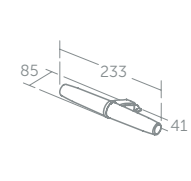

ACCESSORIES

Mirrors & lights

Mirror with light & anti-steam

Mirror size	Price inc VAT	Ref
50cm mirror, light, anti-steam	£369	T3339BH
60cm mirror, light, anti-steam	£405	T3340BH
70cm mirror, light, anti-steam	£446	T3341BH
80cm mirror, light, anti-steam	£490	T3342BH
100cm mirror, light, anti-steam	£539	T3343BH
120cm mirror, light, anti-steam	£593	T3344BH

Anti-steam system
220-240V, 50-60Hz, IP44, Class II
Includes mounting kit

Mirror with sensor light & anti-steam

Mirror size	Price inc VAT	Ref
50cm, sensor light, anti-steam	£387	T3345BH
60cm, sensor light, anti-steam	£426	T3346BH
80cm, sensor light, anti-steam	£515	T3347BH
100cm, sensor light, anti-steam	£566	T3348BH
120cm, sensor light, anti-steam	£623	T3349BH

Portrait or landscape mounting
Anti-steam system
Sensor switch with dimmer
220-240V, 50-60Hz, IP44, Class II
Includes mounting kit

Mirror with sensor ambient & front light, anti-steam

Mirror size	Price inc VAT	Ref
60cm mirror, sensor ambient & front light, anti-steam	£553	T3350BH
80cm mirror, sensor ambient & front light, anti-steam	£669	T3351BH
100cm mirror, sensor ambient & front light, anti-steam	£735	T3352BH
120cm mirror, sensor ambient & front light, anti-steam	£809	T3353BH

Portrait or landscape mounting
Anti-steam system
Sensor switch with dimmer
220-240V, 50-60Hz, IP44, Class II
Includes mounting kit

30cm LED light

Mirror size	Price inc VAT	Ref
30cm LED light	£209	T320967

8W, 230V, 5700K
For use with mirrors & framed mirrors p.228;
mirror cabinets & mirror cabinets with ambient light p.232

60cm LED light

Mirror size	Price inc VAT	Ref
60cm LED light	£246	T322967