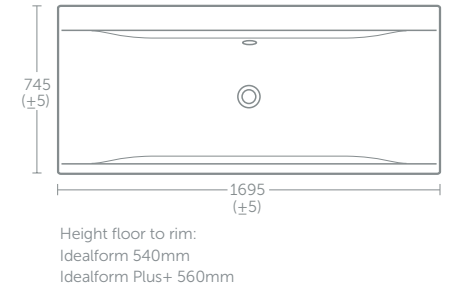

Model	Price inc VAT	Ref
Idealform, two tap holes	£398	E729901
Idealform, no tap holes	£398	E735801
170cm Unilux front panel	£135	E319401
75cm Unilux end panel	£72	E319501

Idealform Plus+ no tap holes	£497	E860401
170cm Unilux Plus+ front panel	£135	E479701
75cm Unilux Plus+ end panel	£69	E483201