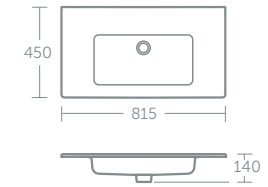

Tempo basin 60/55/50cm

Model	Price inc VAT	Ref
60cm, one tap hole	£96	T058401
60cm, two tap holes	£96	T058501
55cm, one tap hole	£85	T058601
55cm, two tap holes	£85	T058701
50cm, one tap hole	£85	T058801
50cm, two tap holes	£85	T058901
Full pedestal	£56	T422401
Semi-pedestal	£56	T422501
Basin fixing kit	£17	E015767

50 & 55cm one tap hole basins are compatible with Tempo furniture pedestal unit E3259 (p.114)

Tempo handrinse basin 40cm

Model	Price inc VAT	Ref
40cm, one tap hole	£70	T059301
40cm, two tap holes	£70	T059401
Handrinse pedestal	£56	T427201
Handrinse semi-pedestal	£56	T426701
Basin fixing set	£17	E015767

Tempo handrinse basin 35cm

Model	Price inc VAT	Ref
35cm, one tap hole, left hand	£67	T059501
35cm, one tap hole, right hand	£67	T059701
35cm, two tap holes	£67	T059601
Handrinse pedestal	£56	T427201
Basin fixing set	£17	E015767

Tempo Countertop basin 50cm

Model	Price inc VAT	Ref
50cm, one tap hole	£155	T059201

For use with custom worktops

Ceramic lifetime guarantee

Seat & cover 5 year guarantee

Water-saving

Space-saving

Soft close

Tempo semi-countertop basin 55cm

Model	Price inc VAT	Ref
55cm, one tap hole	£155	T059001
55cm, two tap holes	£155	T059101

Compatible with Tempo semi-countertop basin unit E3245 (p.115)

Tempo vanity basin 80cm

Model	Price inc VAT	Ref
80cm, one tap hole	£229	E066901

For use with Tempo wall hung vanity basin unit E3241 and E3242 (p.114)

Tempo vanity basin 60/50cm

Model	Price inc VAT	Ref
60cm, one tap hole	£143	E066801
50cm, one tap hole	£114	E109901

For use with Tempo wall hung vanity basin units: 60cm – E3239, E3240, E3244; 50cm – E1103, E1102 (p.114)

Tempo close coupled WC suite