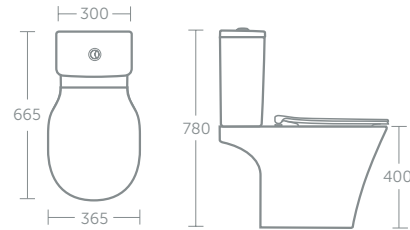

Model	Price inc VAT	Ref
Close coupled WC bowl, horizontal outlet	£258	E079701
Cistern with dual flush valve, 6/4 litres	£200	E080401
Cistern with dual flush valve, 4/2.6 litres	£200	E080601
Slim seat & cover	£105	E080901
Slim seat & cover, soft close, quick release	£151	E081101
Seat & cover	£105	E081201
Seat & cover, soft close, quick release	£151	E081401