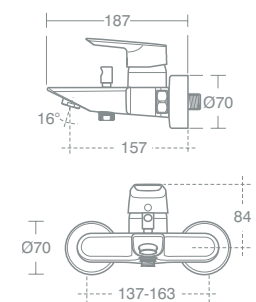

For Tesi basins and baths see pages 76–85.

Tesi basin mixer

Model	Price inc VAT	Ref
Single lever basin mixer with pop-up waste	£157	A6592AA
Single lever basin mixer	£136	A6587AA

Supplied fitted with a removable 5 litres per minute eco flow regulator

Tesi vessel basin mixer

Model	Price inc VAT	Ref
Single lever vessel basin mixer	£245	A6575AA

Supplied fitted with a removable 5 litres per minute eco flow regulator

Tesi built-in basin mixer

Model	Price inc VAT	Ref
Single lever built-in basin mixer	£245	A6578AA*
Basin mixer built-in kit	£106	A5948NU

Supplied fitted with a removable 5 litres per minute eco flow regulator
*A6578AA requires kit A5948NU

Tesi mini basin mixer basin

Model	Price inc VAT	Ref
Single lever mini basin mixer	£136	A6588AA

Supplied fitted with a removable 5 litres per minute eco flow regulator

Tesi bidet mixer

Model	Price inc VAT	Ref
Single lever bidet mixer with pop-up waste	£170	A6589AA

Supplied fitted with a removable 5 litres per minute eco flow regulator

5 YEAR GUARANTEE Mixers & taps 5 year guarantee

Water-saving

Easyfix

Temperature limit stop

High pressure

Tesi single lever bath filler

Model	Price inc VAT	Ref
Single lever bath filler	£223	B1956AA

Tesi single lever bath shower mixer

Model	Price inc VAT	Ref
Single lever bath shower mixer with shower set	£256	B1957AA

Handset supplied fitted with a removable 8 litres per minute eco flow regulator

Tesi dual control bath filler

Model	Price inc VAT	Ref
Dual control bath filler	£223	A6590AA

Tesi dual control bath shower mixer

Model	Price inc VAT	Ref
Dual control bath shower mixer with shower set	£256	A6591AA

Handset supplied fitted with a removable 8 litres per minute eco flow regulator

Tesi wall mounted bath shower mixer

Model	Price inc VAT	Ref
Single lever wall mounted bath shower mixer	£256	A6583AA