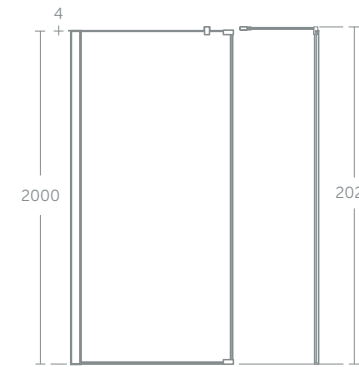

Synergy wetroom panels

Corner installation example:
wetroom panel with end panel

- 1000 Wetroom panel
- 760 Wetroom panel
- Straight bracing bracket
- Angle bracing bracket

Corner installation example:
wetroom panel with end panel and return

- 1000 Wetroom panel
- 760 Wetroom panel
- 300 Return panel
- Straight bracing bracket
- Angle bracing bracket