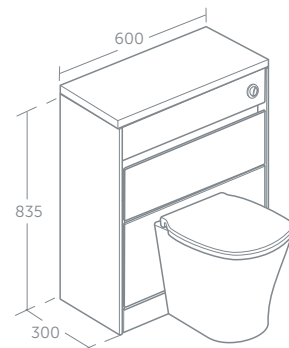

Model	Price inc VAT	Ref
600mm floor standing WC unit	£483	E1149--

Use with back-to-wall WC E143201 or wall hung WC E079601
Includes dual flush cistern with push button, adjustable 4/2.6 or 6/4 litre flush
When using a wall hung WC please specify E006067 floor fixing brackets
Order worktop separately (p.47): 600mm E0839 for WC unit, 1200mm E0841 if installing semi-countertop basin and WC units side-by-side