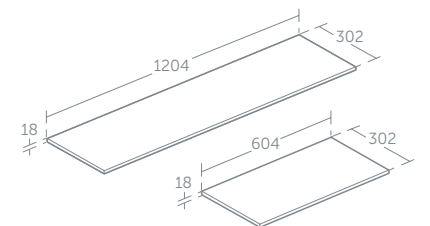

Model	Price inc VAT	Ref
1200 x 300mm worktop	£100	E0841--
600 x 300mm worktop	£74	E0839--

600mm worktop to be used with semi-countertop basin unit E0837 or WC unit E1149. 1200mm worktop to be used when installing semi-countertop basin and WC units side-by-side