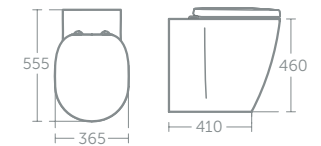

Concept Freedom accessible basin 60cm

Model	Price inc VAT	Ref
60cm, one tap hole	£356	E549901
60cm, no tap holes	£356	E550101
Contemporary bottle trap	£163	E0079AA
Basin fixing set	£17	E015767

Concept Freedom Idealform Plus+ 170 x 80cm bath

Model	Price inc VAT	Ref
79 x 80cm Idealform Plus+ Left hand bath	£519	E108701
179 x 80cm Idealform Plus+ Right hand bath	£519	E108801
170cm Freedom front bath panel	£132	E109601
80cm Freedom end bath panel	£70	E109701
Concept Freedom headrest – grey	£125	E109267
45cm support rail	£153	E1093AA
60cm support rail	£222	E1094AA

Bath includes clicker waste
Height floor to rim: 540mm

Positioning of the rails is advisory and should be positioned according to height and preference

Concept Freedom raised height close coupled WC suite

Model	Price inc VAT	Ref
Raised height close coupled WC bowl, horizontal outlet	£342	E608601
Cube close coupled cistern with dual flush valve, 6/4 litre	£219	E785901
Cube close coupled cistern with dual flush valve, 4/2.6 litre	£219	E796901
Seat & cover	£116	E791801
Soft close seat & cover	£167	E791701
Seat, no cover	£97	K706001

Concept Freedom raised height back-to-wall WC

Model	Price inc VAT	Ref
Raised height back-to-wall WC bowl, horizontal outlet	£448	E608801
Conceala 2 cistern with delay fill and dual flush valve, 4.5/3 or 4/2.6 litres	£132	S363667
Seat & cover	£116	E791801
Soft close seat & cover	£167	E791701
Seat, no cover	£97	K706001

For the full range of Conceala cisterns see p.239

Concept Freedom raised height wall mounted WC