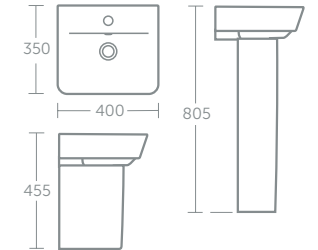

Concept Air Cube double vanity basin 124cm

Model	Price inc VAT	Ref
124cm, one tap hole	£630	E075101
Basin fixing set	£17	E015767
Contemporary bottle trap	£163	E0079AA

For use with 1200mm vanity units E0822 & E0829 (p.45)

Concept Air Cube vanity basin 104cm, 84cm, 64cm

Model	Price inc VAT	Ref
104cm, one tap hole	£456	E075201
84cm, one tap hole	£382	E075401
64cm, one tap hole	£222	E076401
Basin fixing set	£17	E015767
Contemporary bottle trap	£163	E0079AA

For use with vanity units (p.45–6), 104cm: E0821 & E0828
84cm: E0819 & E0827, 64cm: E0818, E0826 & E0836

Concept Air Cube mini vanity basin 54cm

Model	Price inc VAT	Ref
54cm, one tap hole	£168	E076501
Basin fixing set	£17	E015767
Contemporary bottle trap	£163	E0079AA

For use with 500mm vanity unit E0817 (p.45)

Concept Air Cube basin 60cm, 55cm, 50cm

Model	Price inc VAT	Ref
60cm, one tap hole	£145	E076601
55cm, one tap hole	£133	E076701
50cm, one tap hole	£133	E076801
Full pedestal	£88	E078101
Semi-pedestal	£89	E077201
Basin fixing set	£17	E015767
Contemporary bottle trap	£163	E0079AA

Can be used with basin units (p.46), 60cm: E0846, 55cm: E0844, 50cm: E0842

Concept Air Cube semi-countertop basin 50cm

Model	Price inc VAT	Ref
50cm, one tap hole	£242	E077101

Can be used with semi-countertop unit E0837 & worktop E0839 (p.46–7)

Concept Air Cube handrinse basin 40cm

Model	Price inc VAT	Ref
40cm, one tap hole	£111	E076901
Small full pedestal	£87	E078401
Small semi-pedestal	£89	E078201
Basin fixing set	£17	E015767
Contemporary bottle trap	£163	E0079AA

Concept Air Cube vessel basin 60cm, 40cm

Model	Price inc VAT	Ref
60cm, no tap hole	£248	E078701
40cm, no tap hole	£212	E078601

Can be used with vanity basin units with dedicated worktops
No overflow, choose unslotted waste (p.238)