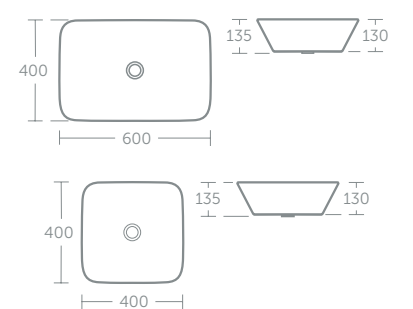

Concept Air Cube double vanity basin 124cm

Model	Price inc VAT	Ref
124cm, one tap hole	£630	E075101
Basin fixing set	£17	E015767
Contemporary bottle trap	£163	E0079AA

For use with 1200mm vanity units E0822 & E0829 (p.45)

Concept Air Cube vanity basin 104cm, 84cm, 64cm

Model	Price inc VAT	Ref
104cm, one tap hole	£456	E075201
84cm, one tap hole	£382	E075401
64cm, one tap hole	£222	E076401
Basin fixing set	£17	E015767
Contemporary bottle trap	£163	E0079AA

For use with vanity units (p.45–6), 104cm: E0821 & E0828
84cm: E0819 & E0827, 64cm: E0818, E0826 & E0836

Concept Air Cube mini vanity basin 54cm

Model	Price inc VAT	Ref
54cm, one tap hole	£168	E076501
Basin fixing set	£17	E015767
Contemporary bottle trap	£163	E0079AA

For use with 500mm vanity unit E0817 (p.45)

Concept Air Cube basin 60cm, 55cm, 50cm

Model	Price inc VAT	Ref
60cm, one tap hole	£145	E076601
55cm, one tap hole	£133	E076701
50cm, one tap hole	£133	E076801
Full pedestal	£88	E078101
Semi-pedestal	£89	E077201
Basin fixing set	£17	E015767
Contemporary bottle trap	£163	E0079AA

Can be used with basin units (p.46), 60cm: E0846, 55cm: E0844, 50cm: E0842

Concept Air Cube semi-countertop basin 50cm

Model	Price inc VAT	Ref
50cm, one tap hole	£242	E077101

Can be used with semi-countertop unit E0837 & worktop E0839 (p.46–7)

Concept Air Cube handrinse basin 40cm

Model	Price inc VAT	Ref
40cm, one tap hole	£111	E076901
Small full pedestal	£87	E078401
Small semi-pedestal	£89	E078201
Basin fixing set	£17	E015767
Contemporary bottle trap	£163	E0079AA

Concept Air Cube vessel basin 60cm, 40cm

Model	Price inc VAT	Ref
60cm, no tap hole	£248	E078701
40cm, no tap hole	£212	E078601

Can be used with vanity basin units with dedicated worktops
No overflow, choose unslotted waste (p.238)