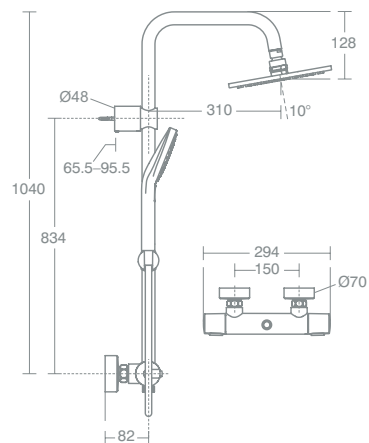

Model	Price inc VAT	Ref
Ceratherm 100 thermostatic shower mixer, with Idealrain fixed riser, M1 Ø200mm rainshower & 110mm Evo round handspray	£691	A6987AA

For high pressure applications between 2 & 5 bar
Flow control has integral diverter
Rainshower fitted with removable 12 litres per minute flow regulator
Ø110mm Evo round handspray (3 spray modes: rain, aerated rain and massage) fitted with removable 8 litres per minute flow regulator

Model	Price inc VAT	Ref
Ceratherm 100 thermostatic shower mixer, with Idealrain fixed riser, M1 Ø200mm Cube rainshower & 110mm Evo diamond handspray	£691	A6988AA

For high pressure applications between 2 & 5 bar
Flow control has integral diverter
Rainshower fitted with removable 12 litres per minute flow regulator
Ø110mm Evo diamond handspray (3 spray modes: rain, aerated rain and massage) fitted with removable 8 litres per minute flow regulator

Model	Price inc VAT	Ref
Ceratherm 100 thermostatic bath shower mixer with 1600mm Idealrain fixed riser, M1 Ø200mm rainshower & M3 handspray	£1,024	A5778AA

For high pressure applications between 2 & 5 bar
Flow control has integral diverter
Rainshower fitted with removable 12 litres per minute flow regulator
Ø100mm handspray (3 spray modes: rain, fine rain and massage) fitted with removable 8 litres per minute flow regulator