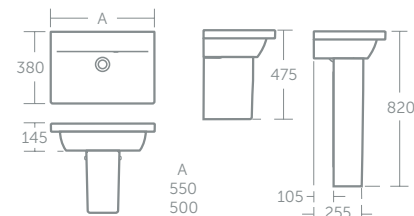

Model	Price inc VAT	Ref
55cm, one tap hole	£161	E133701
50cm, one tap hole	£154	E133601
Full pedestal	£87	E783801
Semi-pedestal	£94	E784001
Basin fixing set	£17	E015767

55cm basin can be used with basin unit E0313 (p.63)
50cm basin can be used with basin unit E0312 (p.63)