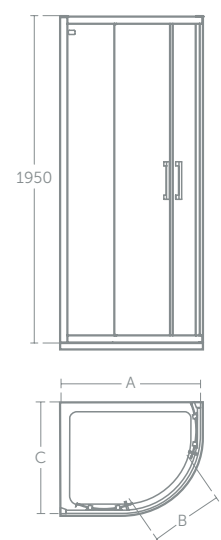

Connect 2 quadrant

Model	Price inc VAT	Ref
800mm enclosure	£642	K9383EO
900mm enclosure	£666	K9384EO

Height 1950mm
Radius 550mm
6mm clear safety glass
Idealclean treatment
Bright silver finish
Solid chrome plated handles
Click and clean wheels
Smooth running wheels
Concealed fixings with easy click covers & top caps
Horizontal adjustment up to 25mm per profile
Suitable for installation on a tray or wetroom floor

Size (mm)	A width	B opening	C width
800	755 – 780	400	755 – 780
900	855 – 880	525	855 – 880

Connect 2 corner entry

Model	Price inc VAT	Ref
800mm enclosure	£684	L0073EO
900mm enclosure	£708	L0074EO

Height 1950mm
6mm clear safety glass
Idealclean treatment
Bright silver finish
Solid chrome plated handles
Click and clean wheels
Smooth running wheels
Concealed fixings with easy click covers & top caps
Horizontal adjustment up to 25mm per profile
Suitable for installation on a tray or wetroom floor

Size (mm)	A width	B opening
800	755 – 780	415
900	855 – 880	485

Connect 2 offset quadrant

Model	Price inc VAT	Ref
900 x 760mm enclosure	£654	K9417EO
1000 x 800mm enclosure	£720	K9385EO
1200 x 800mm enclosure	£792	K9386EO
1200 x 900mm enclosure	£804	K9575EO

Height 1950mm
Radius 550mm
6mm clear safety glass
Idealclean treatment
Bright silver finish
Solid chrome plated handles
Click and clean wheels
Smooth running wheels
Concealed fixings with easy click covers & top caps
Horizontal adjustment up to 25mm per profile
Suitable for installation on a tray or wetroom floor

Size (mm)	A width	B opening	C width
900 x 760	855 – 880	430	715 – 740
1000 x 800	955 – 980	465	755 – 780
1200 x 800	1155 – 1180	465	755 – 780
1200 x 900	1155 – 1180	525	855 – 880

SHOWERING

Connect 2 Offset quadrant shower

Total price **£1,673**