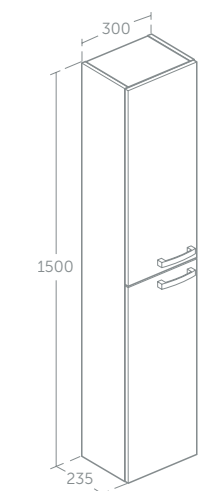

Model	Price inc VAT	Ref
300mm column unit with two doors	£332	E3243--

Includes universal LH/RH doors, three shelves (one fixed, two adjustable), handles and soft close doors