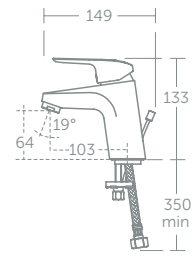

Ceraflex® basin mixer

Model	Price inc VAT	Ref
Single lever basin mixer with pop-up waste	£107	B1811AA
Single lever basin mixer	£93	B1812AA

Supplied fitted with a removable 5 litres per minute eco flow regulator
FirmaFlow® ceramic cartridge fitted for a long, high performance lifespan

Ceraflex® grande basin mixer

Model	Price inc VAT	Ref
Single lever grande basin mixer	£107	B2326AA

Supplied fitted with a removable 5 litres per minute eco flow regulator
FirmaFlow® ceramic cartridge fitted for a long, high performance lifespan

Mixers & taps
5 year
guarantee

Water-saving

Easyfix

Temperature
limit stop

High pressure

Ceraflex® bath filler

Model	Price inc VAT	Ref
Single lever bath filler	£149	B1959AA

FirmaFlow® ceramic cartridge fitted for a long, high performance lifespan

Ceraflex® bath shower mixer

Model	Price inc VAT	Ref
Single lever bath shower mixer with shower kit	£171	B1960AA

Handset supplied fitted with a removable 8 litres per minute eco flow regulator
FirmaFlow® ceramic cartridge fitted for a long, high performance lifespan

Ceraflex® dual control bath filler

Model	Price inc VAT	Ref
Dual control bath filler	£149	B1824AA

Ceraflex® dual control bath shower mixer

Model	Price inc VAT	Ref
Dual control bath shower mixer with shower kit	£171	B1823AA

Handset supplied fitted with a removable 8 litres per minute eco flow regulator