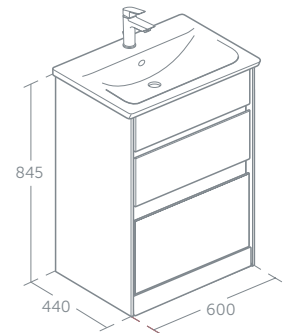

Model	Price inc VAT	Ref
Free standing vanity unit	£483	E0836--

Two drawers
Use with 64cm vanity basin E076401 (p.38)
Use with Space Saving trap EE23033967