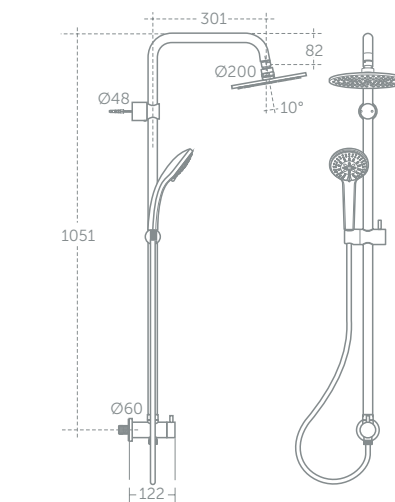

Model	Price inc VAT	Ref
Pro Dual fixed riser system with M1 rainshower & M1 shower kit for built-in shower mixers	£598	A6540AA
Shower bar extension	£83	A860873AA

Round rainshower Ø200mm fitted with removable 12 litres per minute flow regulator
1 mode handspray (rain) fitted with removable 8 litres per minute flow regulator
Fixed riser with 25mm diameter tube
Metal slider with twist-to-lock action and pin handle to match diverter
Two way diverter with metal pin handle
1.8m Idealflex smooth metal effect hose
Limescale resistant, rub clean nozzles
Optional 150mm extension kit A860873AA
Category 5 hose retainer
Minimum operating pressure 0.5 bar
5 year guarantee