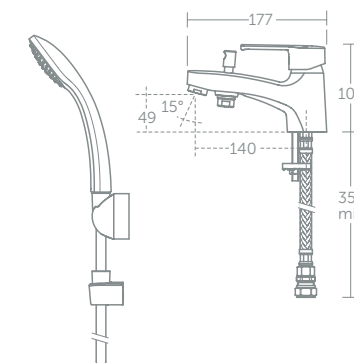

Calista basin mixer

Model	Price inc VAT	Ref
Single lever basin mixer with pop-up waste	£100	B1148AA
Single lever basin mixer	£87	B1149AA

Supplied fitted with a removable 5 litres per minute eco flow regulator

Calista mini basin mixer

Model	Price inc VAT	Ref
Single lever mini basin mixer	£87	BC340AA

Supplied fitted with a removable 5 litres per minute eco flow regulator

Calista basin pillar taps

Model	Price inc VAT	Ref
Pair basin pillar taps	£85	B1146AA

Supplied fitted with removable 4 litres per minute eco flow regulators

Calista bath pillar taps

Model	Price inc VAT	Ref
Pair bath pillar taps	£102	B1147AA

Calista bath filler

Model	Price inc VAT	Ref
One tap hole bath filler	£118	B2137AA

Calista bath shower mixer

Model	Price inc VAT	Ref
Single lever bath shower mixer with shower kit	£136	B1958AA

Handset supplied fitted with a removable 8 litres per minute eco flow regulator

Calista dual control bath filler

Model	Price inc VAT	Ref
Dual control bath filler	£118	B1151AA

Calista dual control bath shower mixer

Model	Price inc VAT	Ref
Dual control bath shower mixer with shower kit	£136	B1152AA

Handset supplied fitted with a removable 8 litres per minute eco flow regulator