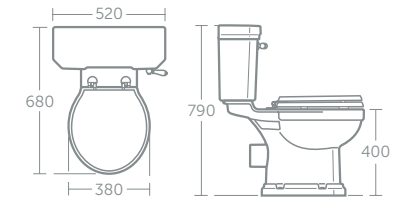

Model	Price inc VAT	Ref
Close coupled WC bowl, horizontal outlet	£188	U470801
Close coupled cistern, 6/4 litre dual flush including traditional lever	£180	U470901
Mahogany finish seat & cover	£99	U0248GC
White seat & cover	£80	U011801