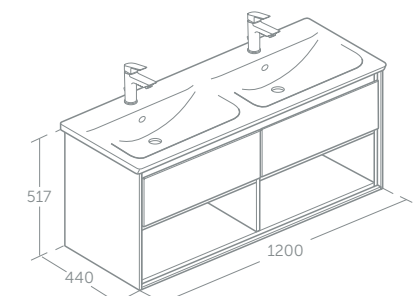

Model	Price inc VAT	Ref
1200mm vanity unit	£650	E0829--

Two drawers and two open shelves
Use with Cube double vanity basin E075101 (p.38)
Vessel basin installations require 1200mm worktop E0852 (p.47)
Use with Space Saving trap EE23033967