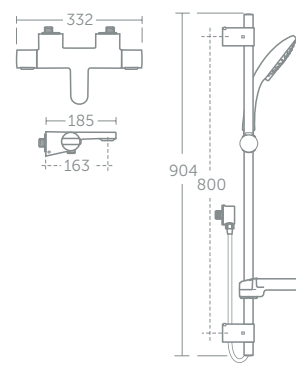

SHOWERING

Ceratherm 200 Bath shower mixer pack

Total price **£614**