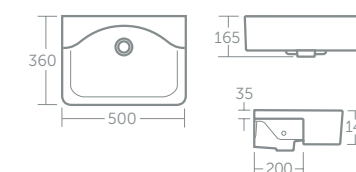

Model	Price inc VAT	Ref
50cm, one tap hole, left hand	£254	E779801
50cm, one tap hole, right hand	£254	E779901