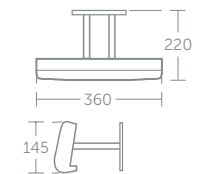

Synergy wetroom panel with modesty glass

Model	Price inc VAT	Ref
900mm Synergy wetroom panel with modesty glass	£519	L6180EO
1000mm Synergy wetroom panel with modesty glass	£545	L6181EO
1200mm Synergy wetroom panel with modesty glass	£599	L6182EO
Synergy straight bracing bracket	£73	L6229EO
150cm Synergy extended bracing bracket	£81	L6198EO

For the full range of Synergy wetroom panels see p.168-171

Freedom Dual thermostatic shower

Model	Price inc VAT	Ref
Freedom Dual, exposed thermostatic shower system with M1 rainshower, fixed riser, M3 handspray and metal pin handles	£760	A6290AA

For further Idealrain Dual shower details see p.213

Freedom Easybox Slim

Model	Price inc VAT	Ref
Built-in thermostatic shower mixer with square faceplate and metal lever handles	£463	A6377AA
Built-in thermostatic shower mixer with diverter, square faceplate and metal lever handles	£512	A6378AA
Built-in thermostatic bath shower mixer with square faceplate and metal lever handles	£512	A6379AA

For further Concept Easybox Slim shower valve details see p.209

Concept Freedom contemporary grab rail

Model	Price inc VAT	Ref
60cm grab rail	£258	S0830AA
45cm grab rail	£215	S0831AA

Concept Freedom contemporary hinged arm

Model	Price inc VAT	Ref
80cm hinged arm	£673	S6362AA

Multi-system WC back rest

Model	Price inc VAT	Ref
Multi-system WC back rest	£918	S6637AC

Care Plus shower seat

Model	Price inc VAT	Ref
Adjustable shower seat	£1,043	S0644AC