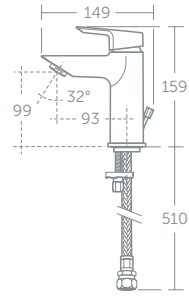

Model	Price inc VAT	Ref
Single lever basin mixer with pop-up waste	£157	A6592AA
Single lever basin mixer	£136	A6587AA

Supplied fitted with a removable 5 litres per minute eco flow regulator