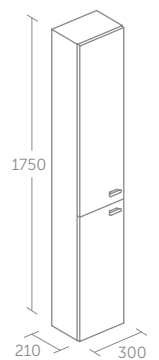

Concept Space furniture finishes Please add colour reference to code when ordering:

Concept Space wall hung guest basin unit

Model	Price A	Price B inc VAT	Ref
450 x 250mm basin unit, L-shaped door, left hand	£307	£337	E0370--
450 x 250mm basin unit, L-shaped door, right hand	£307	£337	E0371--
Leg 290mm, each	£38		E044667

Includes removable storage box
Left hand unit for use with left hand guest basin E133501 (shown) (p.58)
Right hand unit for use with right hand guest basin E133401 (p.58)

Concept Space add on unit for guest unit

Model	Price A	Price B inc VAT	Ref
200mm add on unit	£207	£230	E0372--
200mm glass top	£59		E0362--
300mm add on unit	£228	£253	E0373--
300mm glass top	£65		E0392--

Includes 1 internal shelf.
Can be hung left or right opening
Specify glass top colour: White SA, Grey RU, Brown RP

Concept Space floor standing guest basin unit

Model	Price A	Price B inc VAT	Ref
450 x 250mm floor standing unit, L-shaped door, left hand	£337	£371	E1438--
450 x 250mm floor standing unit, L-shaped door, right hand	£337	£371	E1439--

Includes 1 internal shelf and removable storage box
Left hand unit for use with left hand guest basin E133501 (shown) (p.58)
Right hand unit for use with right hand guest basin E133401 (p.58)

Concept Space corner basin unit

Model	Price A	Price B inc VAT	Ref
Wall hung corner basin unit	£550	£604	E6848--

With two doors and 1 internal shelf
Use with Space 45cm Arc corner basin E792801 or E792901 (p.60)

Concept Space basin pedestal unit

Model	Price A	Price B inc VAT	Ref
300mm floor standing basin pedestal unit,	£302	£336	E1443--

Use with Space Cube short projection 55cm basin E799201 or E788501 (p.59)

Concept Space WC unit