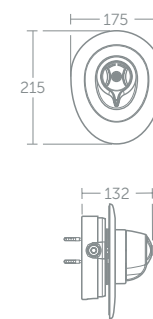

Model	Price inc VAT	Ref
Built-in thermostatic shower mixer	£377	A3102AA
Pack: built-in thermostatic shower mixer with Idealrain M3 shower kit	£492	A5782AA
Ø100mm handspray (3 spray modes: rain, fine rain and massage) fitted with removable 8 litres per minute flow regulator		

Model	Price inc VAT	Ref
Built-in thermostatic shower mixer with extended lever	£392	A3085AA
Pack: built-in thermostatic shower mixer with extended lever & Idealrain M3 shower kit with 900mm rail	£506	A5784AA
Ø100mm handspray (3 spray modes: rain, fine rain and massage) fitted with removable 8 litres per minute flow regulator		

Model	Price inc VAT	Ref
Exposed thermostatic shower mixer for concealed or exposed pipework	£377	A3101AA
Pack: exposed thermostatic shower mixer with Idealrain M3 shower kit	£492	A5783AA
Ø100mm handspray (3 spray modes: rain, fine rain and massage) fitted with removable 8 litres per minute flow regulator		

Model	Price inc VAT	Ref
Exposed thermostatic shower mixer for concealed or exposed pipework with extended lever	£392	A3084AA
Pack: exposed thermostatic shower mixer with extended lever & Idealrain M3 shower kit with 900mm rail	£506	A5785AA
Ø100mm handspray (3 spray modes: rain, fine rain and massage) fitted with removable 8 litres per minute flow regulator