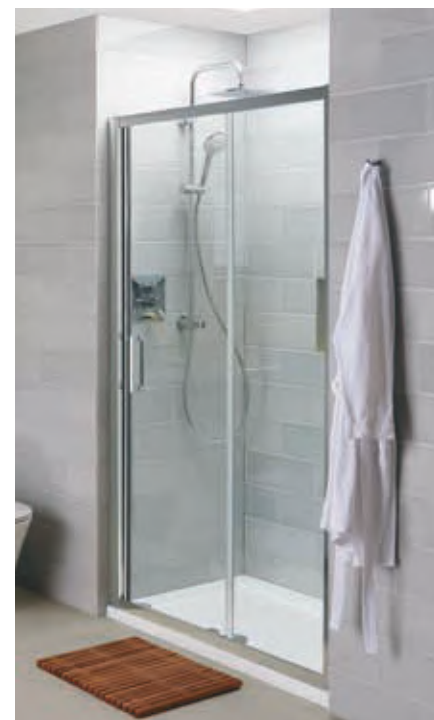

Alcove Installations

Guarantee

Enclosures, wetroom panels and baths screens have a 10 year guarantee.

Glass thickness

8mm or 6mm toughened safety glass.

Idealclean

Reduces cleaning time by up to 90%. A special coating makes glass easier to clean and it stays cleaner for longer.

Click & clean

Lower wheels and panels can be released for cleaning. The panel clicks back into position for a watertight seal.

Horizontal adjustment

Profile can be adjusted to allow for untrue walls. Check each range for measurement.

Corner Installations

Quadrant/offset quadrant

These curved enclosures suit almost any bathroom design, creating an open environment, even in restricted spaces.

Sliding Door with side panel

Sliding doors offer maximum access where there is limited space to open a door. They can also work well in larger spaces to create luxurious showering areas.

Corner entry

When space is limited on either side of a shower enclosure a corner entry with sliding doors offers an effective solution.

Pivot door with side panel

These doors swing open to offer wide access, which when combined with a side panel creates a light and airy showering area.

Infold/bifold door with side panel

When there isn't room to open a door an infold door is a good solution. It offers wide access in tight spaces. A bifold option folds both inwards and outwards.

Alcove Installations

Sliding door

Sliding doors are a practical solution for alcoves, especially larger spaces. The door glides on smooth running wheels for access.

Pivot door

These doors work well in alcoves allowing the maximum showering area combined with the maximum access.

Infold/bifold door

The infold door is a great option for smaller spaces. It fold inwards to provide full access. The bifold option folds both inwards and outwards.