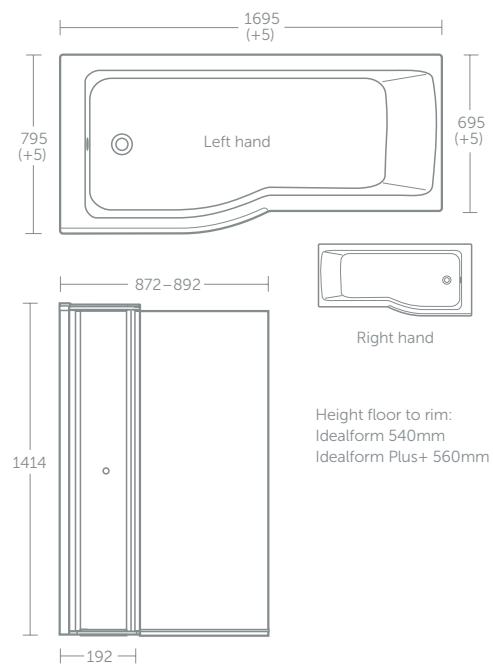

Model	Price inc VAT	Ref
Idealform 170 x 80cm shower bath, no tap holes		
Left hand bath	£335	E108101
Right hand bath	£335	E108301
Unilux 70cm end panel	£68	E316901

Model	Price inc VAT	Ref
Idealform Plus+ 170 x 80cm shower bath, no tap holes		
Left hand bath,	£461	E114301
Right hand bath	£461	E114501
Unilux Plus+ 70cm end panel	£68	E483101

Shower bath screen with access panel	£362	E1085EO
170cm shower bath front panel	£128	E108201
Shower screen & front panel fits left & right hand baths