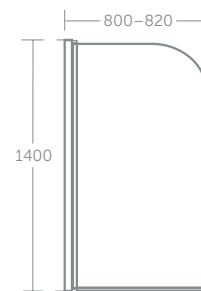

Model	Price inc VAT	Ref
Radius bath screen	£218	T9924AA

Height 1400mm
5mm clear safety glass
Bright silver finish
180 degree opening – inwards and outwards
Rise and fall for easy opening
Concealed fixings with easy click covers and top caps
Up to 20mm horizontal adjustment
800mm length
10 YEAR guarantee