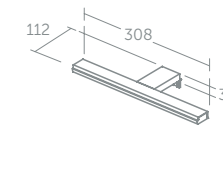

ACCESSORIES

Mirrors & lights

Mirror with light & anti-steam

Mirror size	Price inc VAT	Ref
50cm mirror, light, anti-steam	£369	T3339BH
60cm mirror, light, anti-steam	£405	T3340BH
70cm mirror, light, anti-steam	£446	T3341BH
80cm mirror, light, anti-steam	£490	T3342BH
100cm mirror, light, anti-steam	£539	T3343BH
120cm mirror, light, anti-steam	£593	T3344BH

Anti-steam system
220-240V, 50-60Hz, IP44, Class II
Includes mounting kit

Mirror with sensor light & anti-steam

Mirror size	Price inc VAT	Ref
50cm, sensor light, anti-steam	£387	T3345BH
60cm, sensor light, anti-steam	£426	T3346BH
80cm, sensor light, anti-steam	£515	T3347BH
100cm, sensor light, anti-steam	£566	T3348BH
120cm, sensor light, anti-steam	£623	T3349BH

Portrait or landscape mounting
Anti-steam system
Sensor switch with dimmer
220-240V, 50-60Hz, IP44, Class II
Includes mounting kit

Mirror with sensor ambient & front light, anti-steam

Mirror size	Price inc VAT	Ref
60cm mirror, sensor ambient & front light, anti-steam	£553	T3350BH
80cm mirror, sensor ambient & front light, anti-steam	£669	T3351BH
100cm mirror, sensor ambient & front light, anti-steam	£735	T3352BH
120cm mirror, sensor ambient & front light, anti-steam	£809	T3353BH

Portrait or landscape mounting
Anti-steam system
Sensor switch with dimmer
220-240V, 50-60Hz, IP44, Class II
Includes mounting kit

30cm LED light

Mirror size	Price inc VAT	Ref
30cm LED light	£209	T320967

8W, 230V, 5700K
For use with mirrors & framed mirrors p.228;
mirror cabinets & mirror cabinets with ambient light p.232

60cm LED light

Mirror size	Price inc VAT	Ref
60cm LED light	£246	T322967