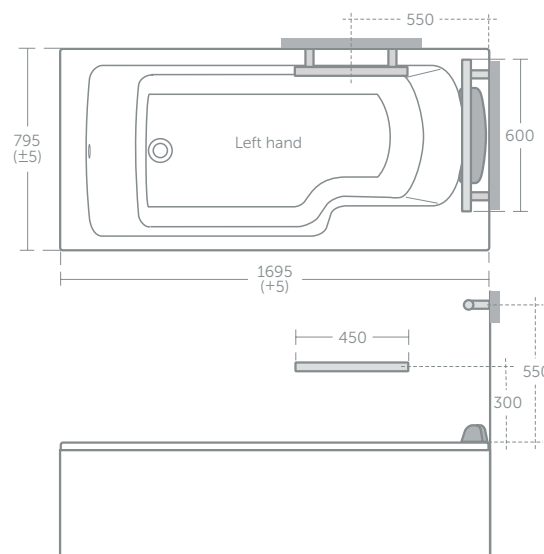

Positioning of the rails is advisory and should be positioned according to height and preference