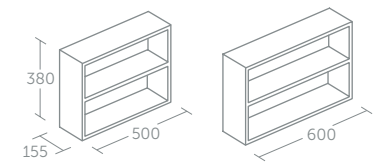

Model	Price A	Price B inc VAT	Ref
500mm fill in shelf unit	£240	£269	E1435--
600mm fill in shelf unit	£265	£297	E0374--