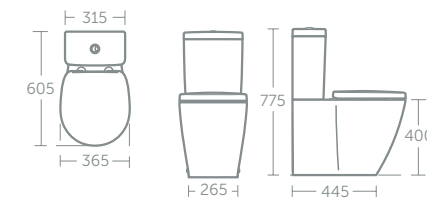

Model	Price inc VAT	Ref
Close coupled, back-to-wall WC bowl, horizontal outlet	£339	E120601
Cube cistern with dual flush valve, 6/4 litres	£219	E785901
Cube cistern with dual flush valve, 4/2.6 litres	£219	E796901
Seat & cover	£108	E129201
Soft close seat & cover	£154	E129301