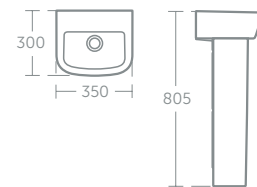

Model	Price inc VAT	Ref
35cm, one tap hole, left hand	£67	T059501
35cm, one tap hole, right hand	£67	T059701
35cm, two tap holes	£67	T059601
Handrinse pedestal	£56	T427201
Basin fixing set	£17	E015767