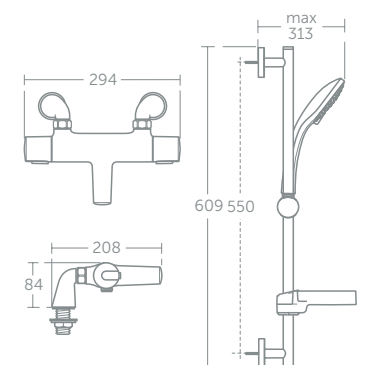

Fast fix installation

1. 1 Ensure water pipes are level and spaced 150mm from the centres. Leave 50mm protruding.
2. 2 Couple the gasket to the rear of the wall plate with the 3/4" connectors.
3. 3 Slip the wall plate over the water pipes and screw tightly to wall. Tighten the threaded plugs to secure olives onto the water pipes.
4. 4 Mount the shroud over the wall plate.
5. 5 Fit the assembled valve unit to the shroud. Tighten the captive nut with an adjustable spanner.
6. 6 Attach the lower hose to the valve outlet. The shower mixer is now ready to use.