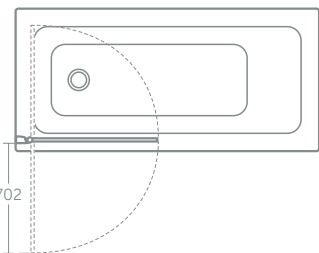

Model	Price inc VAT	Ref
Angle bath screen	£377	L6210AA

Height 1500mm
6mm clear safety glass
Polished silver finish
180 degree opening – inwards and outwards
Rise and fall for easy opening
Concealed fixings and top caps
Up to 20mm horizontal adjustment
10 YEAR guarantee