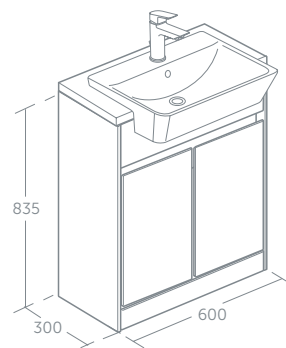

Model	Price inc VAT	Ref
600mm floor standing semi-countertop basin unit	£402	E0837--

Two doors
Use with Cube semi-countertop basin E077101 (p.38) or Arc semi-countertop basin E138901 (p.39)
Order worktop separately (p.47): 600mm E0839 for semi-countertop basin unit, 1200mm E0841 if installing semi-countertop basin and WC units side-by-side