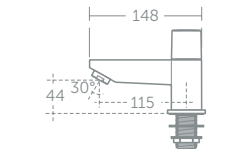

For Tempo bathroom collection see pages 96–115.

Tempo basin mixer

Model	Price inc VAT	Ref
Single lever basin mixer with pop-up waste	£136	BC574AA
Single lever basin mixer	£118	BC573AA

Supplied fitted with a removable 5 litres per minute eco flow regulator
FirmaFlow® ceramic cartridge fitted for a long, high performance lifespan

Tempo mini basin mixer

Model	Price inc VAT	Ref
Single lever mini basin mixer	£118	B1480AA

Supplied fitted with a removable 5 litres per minute eco flow regulator

Tempo dual control basin mixer

Model	Price inc VAT	Ref
Dual control basin mixer	£136	B0727AA

Supplied fitted with a removable 5 litres per minute eco flow regulator

Tempo basin pillar taps

Model	Price inc VAT	Ref
Pair basin pillar taps	£118	B0728AA

Tempo bidet mixer

Model	Price inc VAT	Ref
Single lever bidet mixer with pop-up waste	£147	B0765AA

Supplied fitted with a removable 5 litres per minute eco flow regulator
FirmaFlow® ceramic cartridge fitted for a long, high performance lifespan

Tempo bath filler

Model	Price inc VAT	Ref
Single lever bath filler	£198	B0732AA

Tempo bath shower mixer

Model	Price inc VAT	Ref
Single lever bath shower mixer with shower set	£228	B0733AA

Handset supplied fitted with a removable 8 litres per minute eco flow regulator

Tempo dual control bath filler

Model	Price inc VAT	Ref
Dual control bath filler	£198	B0730AA

Tempo dual control bath shower mixer

Model	Price inc VAT	Ref
Dual control bath shower mixer with shower set	£228	B0731AA

Handset supplied fitted with a removable 8 litres per minute eco flow regulator