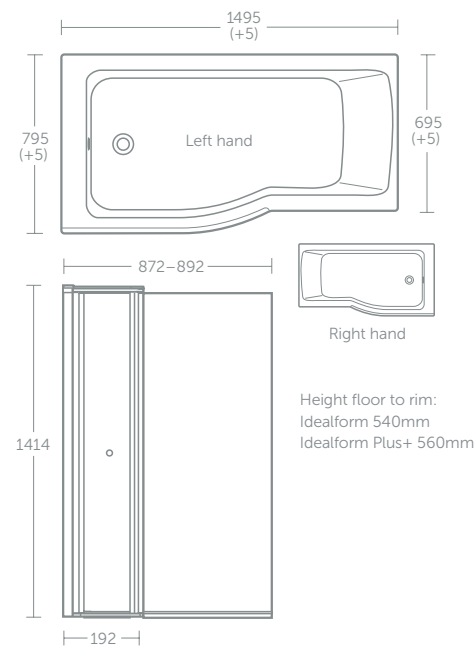

Model	Price inc VAT	Ref
Idealform 150 x 80cm shower bath, no tap holes		
Left hand	£335	E154701
Right hand	£335	E154401
Unilux 70cm end panel	£68	E316901

Model	Price inc VAT	Ref
Idealform Plus+ 150 x 80cm shower bath, no tap holes		
Left hand bath	£461	E154801
Right hand bath	£461	E154501
Unilux Plus+ 70cm end panel	£68	E483101

Shower bath screen with access panel	£362	E1085EO
150cm shower bath front panel	£128	E155101
Shower screen & front panel fits left & right hand baths