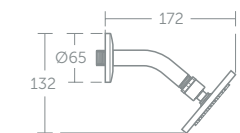

Idealrain rainshowers

Rain spray mode

Single mode shower heads with a rain spray pattern.

Cube M1 rainshower Ø 200mm

Model	Price inc VAT	Ref
M1 Cube rainshower head	£198	B0024AA
150mm vertical arm	£57	B9446AA
300mm horizontal arm	£75	B9444AA
400mm horizontal arm	£83	B9445AA

Square rainshower head Ø200mm
1 spray mode: rain
Limescale resistant, rub clean nozzles
Removable 12 litres per minute flow regulator
Suitable for high and low pressure installations
Brass body with chrome finish
5 year guarantee

Horizontal arm	A dimension
300mm	392mm
400mm	492mm

Cube L1 rainshower Ø 300mm

Model	Price inc VAT	Ref
L1 Cube rainshower head	£517	B0025AA
150mm vertical arm	£57	B9446AA
300mm horizontal arm	£75	B9444AA
400mm horizontal arm	£83	B9445AA

Square rainshower head Ø300mm
1 spray mode: rain
Limescale resistant, rub clean nozzles
Removable 12 litres per minute flow regulator
Suitable for high and low pressure installations
Brass body with chrome finish
5 year guarantee

Horizontal arm	A dimension
300mm	442mm
400mm	542mm

5 year guarantee

Water-saving

S1 showerhead with angled arm Ø 100mm

Model	Price inc VAT	Ref
S1 rainshower head with angled arm	£105	B9436AA

Round rainshower head Ø100mm
1 spray mode: rain
Limescale resistant, rub clean nozzles
Removable 12 litres per minute flow regulator
Suitable for high and low pressure installations
Brass body with chrome finish
5 year guarantee

M1 rainshower Ø 200mm

Model	Price inc VAT	Ref
M1 rainshower head	£162	B9442AA
150mm vertical arm	£57	B9446AA
300mm horizontal arm	£75	B9444AA
400mm horizontal arm	£83	B9445AA