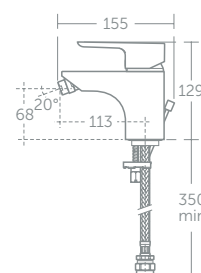

Model	Price inc VAT	Ref
Single lever bidet mixer with pop-up waste	£147	B0765AA

Supplied fitted with a removable 5 litres per minute eco flow regulator
FirmaFlow® ceramic cartridge fitted for a long, high performance lifespan