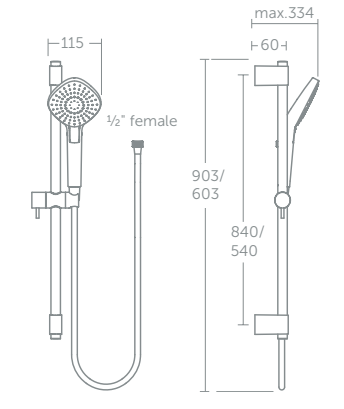

Model	Price inc VAT	Ref
Diamond handspray, 600mm slide rail, 1.75m Idealflex hose	£119	B2234AA
Diamond handspray, 900mm slide rail, 1.75m Idealflex hose	£137	B2238AA

Diamond handspray Ø110mm
3 spray modes: rain, aerated rain, massage
Navigo push button
Cool Body
Rub clean nozzles
Removable 8 litres per minute flow regulator
Easymount metal shower rail
5 year guarantee