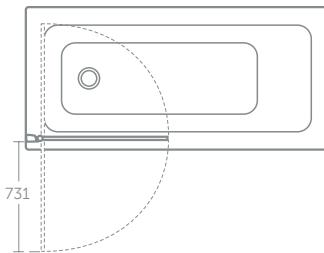

Model	Price inc VAT	Ref
Angle bath screen	£218	T9923AA

Height 1400mm
5mm clear safety glass
Bright silver finish
180 degree opening – inwards and outwards
Rise and fall for easy opening
Concealed fixings with easy click covers and top caps
Up to 20mm horizontal adjustment
800mm length
10 YEAR guarantee