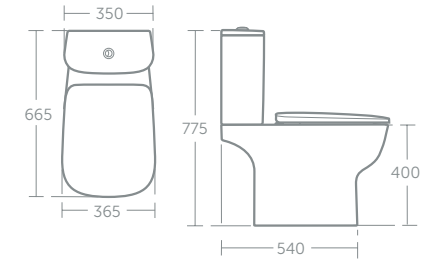

Model	Price inc VAT	Ref
Close coupled WC bowl, horizontal outlet	£148	E158701
Cistern with dual flush valve, 6/4 litres	£135	E150501
Cistern with dual flush valve, 4/2.6 litres	£135	E150601
Seat & cover	£62	T318201
Seat & cover, soft close, quick release	£80	T318101