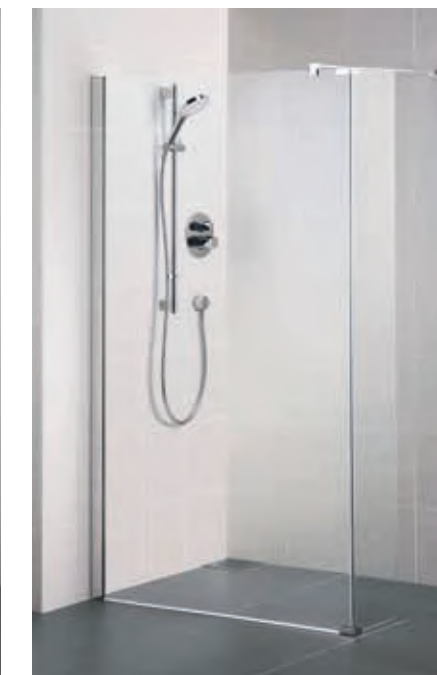

SHOWERING

Synergy Wetrooms

SHOWERING

Synergy Wetroom panel & return

Total price £1,929

Synergy 900mm wetroom panel & 300mm return with bracing bracket (p.169) **£815**

Idealrain Cube Dual shower system for built-in mixers (p.202) **£689**

Concept Easybox Slim built-in shower mixer with square faceplate (p.208) **£425**

10 YEAR GUARANTEE 10 year guarantee

8mm GLASS Glass thickness

Idealclean

23mm Horizontal adjustment

Synergy wetroom panels

10 YEAR GUARANTEE 8mm GLASS Idealclean 23mm

Alcove or corner installation example: wetroom panel

1200 Wetroom panel
Straight bracing bracket

Alcove or corner installation example: wetroom panel with return

1200 Wetroom panel
Straight bracing bracket
300 Return panel

Model	Price inc VAT	Ref
700mm panel	£425	L6220EO
760mm panel	£443	L6221EO
800mm panel	£462	L6222EO
900mm panel	£488	L6223EO
1000mm panel	£523	L6224EO
1200mm panel	£565	L6225EO
1400mm panel	£765	L6226EO
1600mm panel	£920	L6227EO
300mm return panel	£254	L6228EO
900mm modesty panel	£519	L6180EO
1000mm modesty panel	£545	L6181EO
1200mm modesty panel	£599	L6182EO
Straight bracing bracket	£73	L6229EO
Angle bracing bracket	£105	L6230EO
Extended bracing bracket	£81	L6198EO

Height 2000mm
8mm clear safety glass
Idealclean treatment
23mm horizontal adjustment
Concealed fixings with easy click covers & top caps
Sealing channels for a silicone free look
Vertical adjustment for drilling into grout lines
Suitable for installation on a tray or wetroom floor
For full details of modesty panels see Concept Freedom page 74.

Panel (mm)	A width (mm)	C width (mm)
700	638	650 - 994
760	698	650 - 994
800	738	650 - 994
900	838	650 - 994
1000	938	650 - 994
1200	1138	650 - 994
1400	1338	650 - 994
1600	1538	650 - 994

Max width 1494 with extended bracing bracket