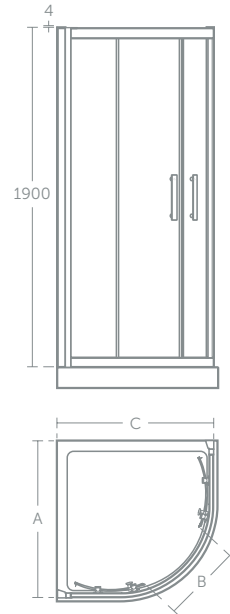

Synergy quadrant

Model	Price inc VAT	Ref
800mm enclosure	£1,074	L6283EO
900mm enclosure	£1,119	L6284EO
1000mm enclosure	£1,165	L6285EO

Height 1900mm
8mm clear safety glass
Idealclean treatment
Bright silver finish
Solid chrome plated handle
Click and clean wheels
Smooth running wheels
Concealed fixings with easy click covers & top caps
Magnetic seals encased in aluminium
Horizontal adjustment up to 25mm per profile
Suitable for installation on a tray or wetroom floor
550mm radius

Size (mm)	A width	B opening	C width
800	755 - 780	415	755 - 780
900	855 - 880	535	855 - 880
1000	955 - 980	535	955 - 980

Synergy offset quadrant

Model	Price inc VAT	Ref
900 x 800mm enclosure	£1,133	L6286EO
1200 x 900mm enclosure	£1,303	L6287EO

Height 1900mm
8mm clear safety glass
Idealclean treatment
Bright silver finish
Solid chrome plated handle
Click and clean wheels
Smooth running wheels
Concealed fixings with easy click covers & top caps
Magnetic seals encased in aluminium
Horizontal adjustment up to 25mm per profile
Suitable for installation on a tray or wetroom floor
550mm radius

Size (mm)	A width	B opening	C width
900 x 800	855 - 880	448	755 - 780
1200 x 900	1155 - 1180	535	855 - 880

Synergy pivot door alcove

Model	Price inc VAT	Ref
760mm door	£570	L6201EO
800mm door	£599	L6202EO
900mm door	£646	L6203EO
1000mm door	£679	L6204EO

Height 1900mm
8mm clear safety glass
Idealclean treatment
Bright silver finish
Solid chrome plated handle
Exposed glass edge on door for a touch of luxury
Concealed seals
Concealed fixings with easy click covers & top caps
Magnetic seals encased in aluminium
Horizontal adjustment up to 50mm
Suitable for installation on a tray or wetroom floor

Size (mm)	A width	B opening	C width
760	710 - 760	490	455
800	750 - 800	520	485
900	850 - 900	600	565
1000	950 - 1000	680	645