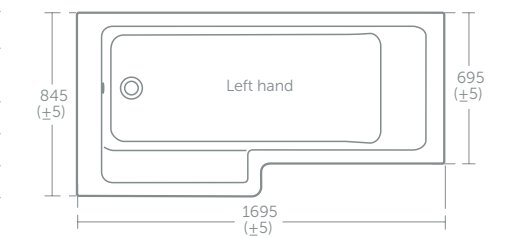

Height floor to rim:
Idealform 540mm
Idealform Plus+ 560mm