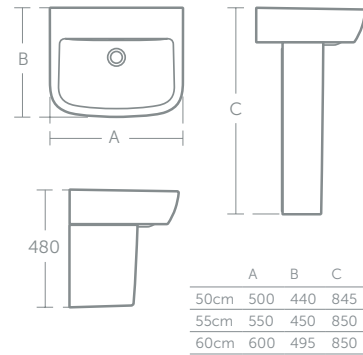

50 & 55cm one tap hole basins are compatible with Tempo furniture pedestal unit E3259 (p.114)

Tempo handrinse basin 40cm

Model	Price inc VAT	Ref
40cm, one tap hole	£70	T059301
40cm, two tap holes	£70	T059401
Handrinse pedestal	£56	T427201
Handrinse semi-pedestal	£56	T426701
Basin fixing set	£17	E015767