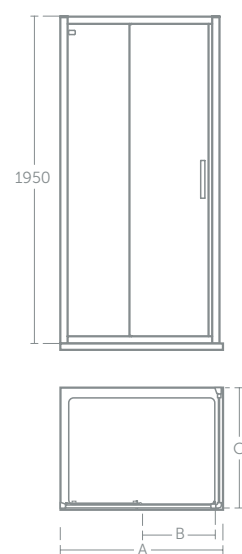

Connect 2 slider alcove

Model	Price inc VAT	Ref
1000mm sliding door	£498	K9394EO
1100mm sliding door	£510	K9395EO
1200mm sliding door	£540	K9396EO
1400mm sliding door	£582	K9426EO

Height 1950mm
6mm clear safety glass
Idealclean treatment
Bright silver finish
Solid chrome plated handles
Click and clean wheels
Smooth running wheels
Concealed fixings with easy click covers & top caps
Horizontal adjustment up to 25mm per profile
Suitable for installation on a tray or wetroom floor

Size (mm)	A width	B opening
1000	950 – 1000	357
1100	1050 – 1100	407
1200	1150 – 1200	457
1400	1350 – 1400	557

Connect 2 slider corner

Model	Price inc VAT	Ref
1000mm sliding door	£498	K9394EO
1100mm sliding door	£510	K9395EO
1200mm sliding door	£540	K9396EO
1400mm sliding door	£582	K9426EO
700mm side panel	£258	K9412EO
760mm side panel	£264	K9413EO
800mm side panel	£276	K9415EO
900mm side panel	£300	K9416EO
1000mm side panel	£324	K9578EO

Height 1950mm
6mm clear safety glass
Idealclean treatment
Bright silver finish
Solid chrome plated handles
Click and clean wheels
Smooth running wheels
Concealed fixings with easy click covers & top caps
Horizontal adjustment up to 25mm per profile
Suitable for installation on a tray or wetroom floor

Size (mm)	A width	B opening	Size panel	C width
1000	950 – 1000	357	700	655 – 705
1100	1050 – 1100	407	760	715 – 765
1200	1150 – 1200	457	800	755 – 805
1400	1350 – 1400	557	900	855 – 905
			1000	955 – 1005

Connect 2 slider alcove, 2 doors

Model	Price inc VAT	Ref
1500mm sliding doors x 2	£642	K9427EO
1700mm sliding doors x 2	£672	K9434EO