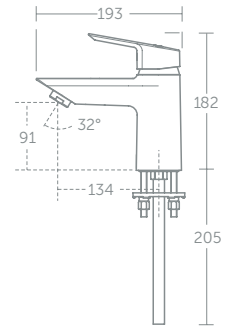

Model	Price inc VAT	Ref
Single lever bath filler	£223	B1956AA