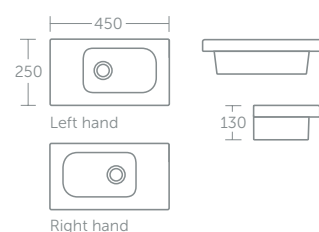

Concept Space Cube basin 55cm, 50cm

Model	Price inc VAT	Ref
55cm, one tap hole	£161	E133701
50cm, one tap hole	£154	E133601
Full pedestal	£87	E783801
Semi-pedestal	£94	E784001
Basin fixing set	£17	E015767

55cm basin can be used with basin unit E0313 (p.63)
50cm basin can be used with basin unit E0312 (p.63)

Concept Space Cube basin left/right hand 70cm, 60cm

Model	Price inc VAT	Ref
70cm, left hand	£244	E134101
70cm, right hand	£244	E134201
60cm, left hand	£192	E133801
60cm, right hand	£192	E133901
Full pedestal for 70cm basin	£87	E783701
Full pedestal for 60cm basin	£87	E783801
Semi-pedestal	£94	E784001
Basin fixing set	£17	E015767

70cm left hand basin can be used with unit E0316 (p.63)
70cm right hand basin can be used with unit E0317 (p.63)
60cm left hand basin can be used with unit E0314 (p.63)
60cm left hand basin can be used with unit E0315 (p.63)

Concept Space Cube basin 80cm

Model	Price inc VAT	Ref
80cm, one tap hole	£337	E134301
Full pedestal	£87	E783701
Semi-pedestal	£94	E784001
Basin fixing set	£17	E015767

Can be used with basin unit E0318 (p.63)

Concept Space Cube guest furniture basin 45cm

Model	Price inc VAT	Ref
45cm, left hand, one tap hole	£131	E133501
45cm, right hand, one tap hole	£131	E133401

No overflow
Left hand basin use with: wall hung guest basin unit E0370 or floor standing guest basin unit E1438 (p.64)
Right hand basin use with: wall hung guest basin unit E0371 or floor standing guest basin unit E1439 (p.64)

Concept Space Cube short projection basin 55cm

Model	Price inc VAT	Ref
55cm, one tap hole	£142	E799201
55cm, two tap holes	£142	E788501
Full pedestal	£87	E783701
Semi-pedestal	£94	E783901
Basin fixing set	£17	E015767

Can be used with pedestal basin unit E1443 (p.65)

Concept Space Cube short projection semi-countertop basin 50cm