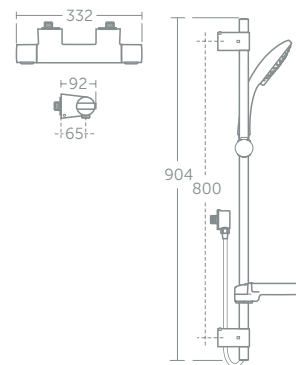

SHOWERING

Ceratherm 200 Bath shower mixer pack

Total price **£614**