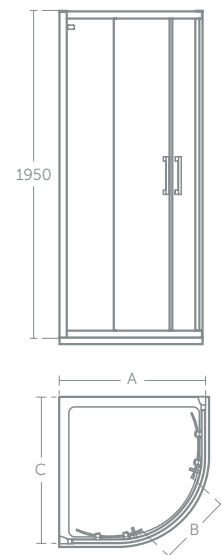

Connect 2 quadrant

Model	Price inc VAT	Ref
800mm enclosure	£642	K9383EO
900mm enclosure	£666	K9384EO

Height 1950mm
Radius 550mm
6mm clear safety glass
Idealclean treatment
Bright silver finish
Solid chrome plated handles
Click and clean wheels
Smooth running wheels
Concealed fixings with easy click covers & top caps
Horizontal adjustment up to 25mm per profile
Suitable for installation on a tray or wetroom floor

Size (mm)	A width	B opening	C width
800	755 – 780	400	755 – 780
900	855 – 880	525	855 – 880

Connect 2 corner entry

Model	Price inc VAT	Ref
800mm enclosure	£684	L0073EO
900mm enclosure	£708	L0074EO

Height 1950mm
6mm clear safety glass
Idealclean treatment
Bright silver finish
Solid chrome plated handles
Click and clean wheels
Smooth running wheels
Concealed fixings with easy click covers & top caps
Horizontal adjustment up to 25mm per profile
Suitable for installation on a tray or wetroom floor

Size (mm)	A width	B opening
800	755 – 780	415
900	855 – 880	485

Connect 2 offset quadrant

Model	Price inc VAT	Ref
900 x 760mm enclosure	£654	K9417EO
1000 x 800mm enclosure	£720	K9385EO
1200 x 800mm enclosure	£792	K9386EO
1200 x 900mm enclosure	£804	K9575EO

Height 1950mm
Radius 550mm
6mm clear safety glass
Idealclean treatment
Bright silver finish
Solid chrome plated handles
Click and clean wheels
Smooth running wheels
Concealed fixings with easy click covers & top caps
Horizontal adjustment up to 25mm per profile
Suitable for installation on a tray or wetroom floor

Size (mm)	A width	B opening	C width
900 x 760	855 – 880	430	715 – 740
1000 x 800	955 – 980	465	755 – 780
1200 x 800	1155 – 1180	465	755 – 780
1200 x 900	1155 – 1180	525	855 – 880

SHOWERING

Connect 2 Offset quadrant shower

Total price **£1,673**