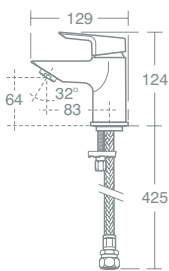

Model	Price inc VAT	Ref
Single lever mini basin mixer	£136	A6588AA

Supplied fitted with a removable 5 litres per minute eco flow regulator