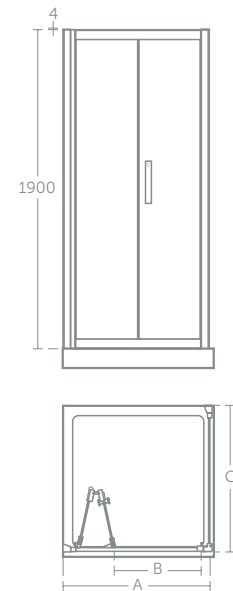

Synergy infold door alcove

Model	Price inc VAT	Ref
760mm door	£675	L6206EO
800mm door	£707	L6207EO
900mm door	£762	L6208EO
1000mm door	£817	L6209EO

Height 1900mm
8mm clear safety glass
Idealclean treatment
Bright silver finish
Solid chrome plated handle
Triple smooth running wheels
Exposed glass edge on door for a touch of luxury
Concealed seals
Concealed fixings with easy click covers & top caps
Magnetic seals encased in aluminium
Horizontal adjustment up to 50mm
Suitable for installation on a tray or wetroom floor

Size (mm)	A width	B opening
760	710 – 760	414
800	750 – 800	455
900	850 – 900	556
1000	950 – 1000	609

Synergy corner entry

Model	Price inc VAT	Ref
800mm enclosure	£909	L6280EO
900mm enclosure	£982	L6281EO
1000mm enclosure	£1055	L6282EO

Height 1900mm
8mm clear safety glass
Idealclean treatment
Bright silver finish
Solid chrome plated handle
Click and clean wheels
Smooth running wheels
Concealed fixings with easy click covers & top caps
Magnetic seals encased in aluminium
Horizontal adjustment up to 25mm per profile
Suitable for installation on a tray or wetroom floor

Size (mm)	A width	B opening	C width
800	753 – 778	385	753 – 778
900	853 – 878	455	853 – 878
1000	953 – 978	555	953 – 978

Synergy infold door corner

Model	Price inc VAT	Ref
760mm door	£675	L6206EO
800mm door	£707	L6207EO
900mm door	£762	L6208EO
1000mm door	£817	L6209EO
760mm side panel	£380	L6216EO
800mm side panel	£398	L6217EO
900mm side panel	£425	L6218EO
1000mm side panel	£453	L6219EO