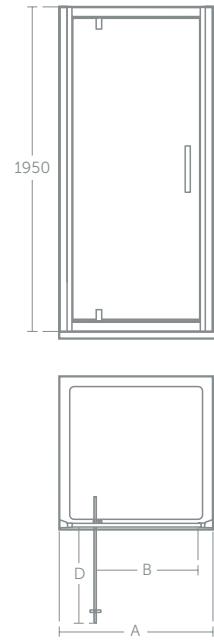

Connect 2 pivot alcove

Model	Price inc VAT	Ref
760mm pivot door	£396	K9391EO
800mm pivot door	£420	K9392EO
900mm pivot door	£450	K9393EO

Height 1950mm
6mm clear safety glass
Idealclean treatment
Bright silver finish
Solid chrome plated handles
Concealed fixings with easy click covers & top caps
Horizontal adjustment up to 25mm per profile
Suitable for installation on a tray or wetroom floor

Door (mm)	A width	B opening	D reach
760	710 – 760	475	492
800	750 – 800	500	517
900	850 – 900	550	567

Connect 2 pivot corner

Model	Price inc VAT	Ref
760mm pivot door	£396	K9391EO
800mm pivot door	£420	K9392EO
900mm pivot door	£450	K9393EO
700mm side panel	£258	K9412EO
760mm side panel	£264	K9413EO
800mm side panel	£276	K9415EO
900mm side panel	£300	K9416EO
1000mm side panel	£324	K9578EO

Height 1950mm
6mm clear safety glass
Idealclean treatment
Bright silver finish
Solid chrome plated handles
Concealed fixings with easy click covers & top caps
Horizontal adjustment up to 25mm per profile
Suitable for installation on a tray or wetroom floor

Door (mm)	A width	B opening	D reach
760	710 – 760	475	492
800	750 – 800	500	517
900	850 – 900	550	567

Size panel	C width
700	655 – 705
760	715 – 765
800	755 – 805
900	855 – 905
1000	955 – 1005

Connect 2 bifold alcove

Model	Price inc VAT	Ref
760mm bifold door	£462	K9397EO
800mm bifold door	£474	K9398EO
900mm bifold door	£504	K9399EO
1000mm bifold door	£546	K9280EO

Height 1950mm
6mm clear safety glass
Idealclean treatment
Bright silver finish
Solid chrome plated handles
Smooth running wheels
Concealed fixings with easy click covers & top caps
Horizontal adjustment up to 25mm per profile
Suitable for installation on a tray or wetroom floor

Size (mm)	A width	B opening
760	710 – 760	503
800	750 – 800	543
900	850 – 900	643
1000	950 – 1000	743

Connect 2 bifold corner