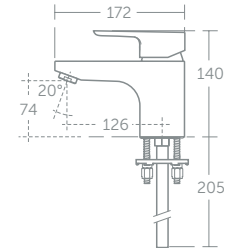

Model	Price inc VAT	Ref
Single lever bath filler	£198	B0732AA