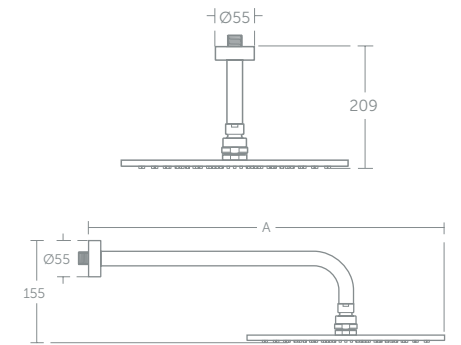

Horizontal arm	A dimension
300mm	442mm
400mm	542mm

Idealrain fixed risers

Dual shower system features:

Diverter to switch between an overhead rainshower and handspray

Round or square rainshowers

3 mode handspray: rain, fine rain & massage