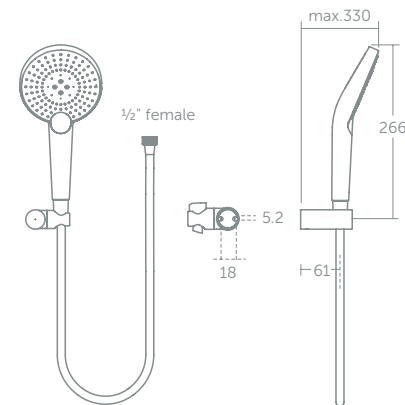

Massage mode

Evo Jet round shower set Ø 125mm

Model	Price inc VAT	Ref
Round handspray, 1.25m Idealflex hose, wall bracket	£96	B2459AA
Round handspray, 1.75m Idealflex hose, wall bracket	£96	B1765AA

Round handspray Ø125mm
3 spray modes: rain, droplet, massage
Navigo push button
Cool Body
Rub clean nozzles
Removable 8 litres per minute flow regulator
Metal swivelling wall bracket
5 year guarantee