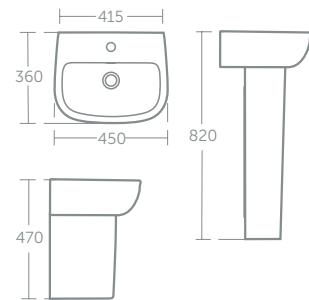

Model	Price inc VAT	Ref
45cm, one tap hole	£77	E156701
Small pedestal	£59	E158401
Semi-pedestal for handrinse basin	£59	E158301
Basin fixing set	£17	E007067