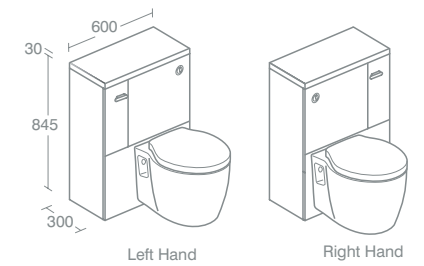

Model	Price A	Price B inc VAT	Ref
WC unit with right hand storage cupboard	£520	£576	E1436--
WC unit with left hand storage cupboard	£520	£583	E1437--
600 x 300 worktop	£77	£84	E1444--

Includes dual flush cistern with adjustable 6/4 or 4/2.6 litre flush and push button
Use with wall mounted and back-to-wall WCs (p.61)
When using a wall mounted WC please specify E006067 floor fixing brackets