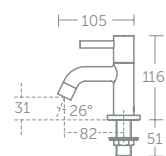

Ceraline basin mixer

Model	Price inc VAT	Ref
Single lever basin mixer with clicker waste	£93	BC186AA

Supplied fitted with a removable 5 litres per minute eco flow regulator

Ceraline mini basin mixer

Model	Price inc VAT	Ref
Single lever mini basin mixer	£93	BC185AA

Supplied fitted with a removable 5 litres per minute eco flow regulator

Ceraline basin pillar taps

Model	Price inc VAT	Ref
Pair basin pillar taps	£93	BC184AA

Ceraline bath pillar taps

Model	Price inc VAT	Ref
Pair bath pillar taps	£112	BC187AA

Ceraline bath filler

Model	Price inc VAT	Ref
Single lever bath filler	£155	BC190AA

Ceraline bath shower mixer

Model	Price inc VAT	Ref
Single lever bath shower mixer with shower kit	£178	BC191AA

Ceraline dual control bath filler

Model	Price inc VAT	Ref
Dual control bath filler	£155	BC188AA

Ceraline dual control bath shower mixer

Model	Price inc VAT	Ref
Dual control bath shower mixer with shower kit	£178	BC189AA