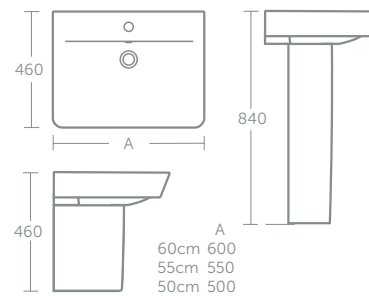

Concept Air Cube double vanity basin 124cm

Model	Price inc VAT	Ref
124cm, one tap hole	£630	E075101
Basin fixing set	£17	E015767
Contemporary bottle trap	£163	E0079AA

For use with 1200mm vanity units E0822 & E0829 (p.45)

Concept Air Cube vanity basin 104cm, 84cm, 64cm

Model	Price inc VAT	Ref
104cm, one tap hole	£456	E075201
84cm, one tap hole	£382	E075401
64cm, one tap hole	£222	E076401
Basin fixing set	£17	E015767
Contemporary bottle trap	£163	E0079AA

For use with vanity units (p.45–6), 104cm: E0821 & E0828
84cm: E0819 & E0827, 64cm: E0818, E0826 & E0836

Concept Air Cube mini vanity basin 54cm

Model	Price inc VAT	Ref
54cm, one tap hole	£168	E076501
Basin fixing set	£17	E015767
Contemporary bottle trap	£163	E0079AA

For use with 500mm vanity unit E0817 (p.45)

Concept Air Cube basin 60cm, 55cm, 50cm

Model	Price inc VAT	Ref
60cm, one tap hole	£145	E076601
55cm, one tap hole	£133	E076701
50cm, one tap hole	£133	E076801
Full pedestal	£88	E078101
Semi-pedestal	£89	E077201
Basin fixing set	£17	E015767
Contemporary bottle trap	£163	E0079AA

Can be used with basin units (p.46), 60cm: E0846, 55cm: E0844, 50cm: E0842

Concept Air Cube semi-countertop basin 50cm

Model	Price inc VAT	Ref
50cm, one tap hole	£242	E077101

Can be used with semi-countertop unit E0837 & worktop E0839 (p.46–7)

Concept Air Cube handrinse basin 40cm

Model	Price inc VAT	Ref
40cm, one tap hole	£111	E076901
Small full pedestal	£87	E078401
Small semi-pedestal	£89	E078201
Basin fixing set	£17	E015767
Contemporary bottle trap	£163	E0079AA

Concept Air Cube vessel basin 60cm, 40cm

Model	Price inc VAT	Ref
60cm, no tap hole	£248	E078701
40cm, no tap hole	£212	E078601

Can be used with vanity basin units with dedicated worktops
No overflow, choose unslotted waste (p.238)