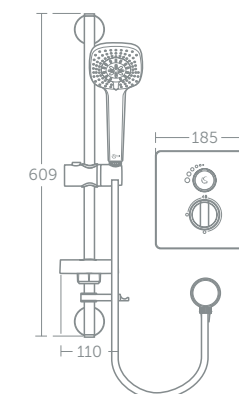

Concept Easybox Slim shower pack: square

Model	Price inc VAT	Ref
Built-in thermostatic shower mixer with square faceplate and Idealrain M3 shower kit	£503	A5959AA

Ø100mm handspray (3 spray modes: rain, fine rain and massage) fitted with removable 8 litres per minute flow regulator