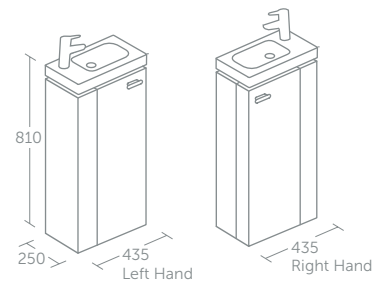

Model	Price A	Price B inc VAT	Ref
450 x 250mm floor standing unit, L-shaped door, left hand	£337	£371	E1438--
450 x 250mm floor standing unit, L-shaped door, right hand	£337	£371	E1439--

Includes 1 internal shelf and removable storage box
Left hand unit for use with left hand guest basin E133501 (shown) (p.58)
Right hand unit for use with right hand guest basin E133401 (p.58)

Concept Space corner basin unit

Model	Price A	Price B inc VAT	Ref
Wall hung corner basin unit	£550	£604	E6848--

With two doors and 1 internal shelf
Use with Space 45cm Arc corner basin E792801 or E792901 (p.60)