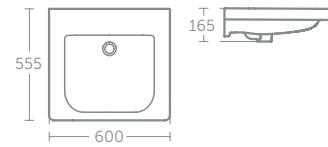

Model	Price inc VAT	Ref
60cm, one tap hole	£356	E549901
60cm, no tap holes	£356	E550101
Contemporary bottle trap	£163	E0079AA
Basin fixing set	£17	E015767