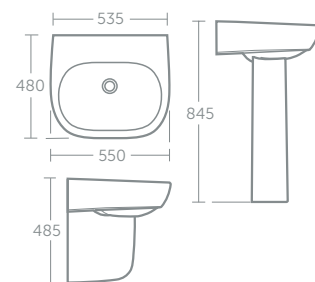

Model	Price inc VAT	Ref
55cm, one tap hole	£208	E618701
Semi-pedestal	£133	E621301
Full pedestal	£123	E621101
Basin fixing set	£17	E015767