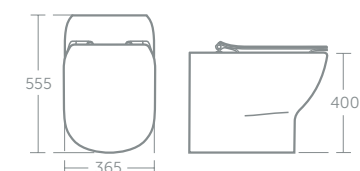

Ceramic lifetime guarantee

Baths 25 year guarantee

Seat & cover 5 year guarantee

Tesi AquaBlade® close coupled WC

Model	Price inc VAT	Ref
Close coupled WC bowl, horizontal outlet	£168	T356401
Cistern with dual flush valve, 6/4 litres	£144	T357001
Cistern with dual flush valve, 4/2.6 litres	£144	T356901
Thin seat & cover	£68	T352801
Thin seat & cover, soft close, quick release	£123	T352701

Tesi AquaBlade® close coupled back-to-wall WC

Model	Price inc VAT	Ref
Close coupled, back-to-wall WC bowl, horizontal outlet	£217	T355701
Cistern with dual flush valve, 6/4 litres	£144	T357001
Cistern with dual flush valve, 4/2.6 litres	£144	T356901
Thin seat & cover	£68	T352801
Thin seat & cover, soft close, quick release	£123	T352701

Tesi AquaBlade® back-to-wall WC

Model	Price inc VAT	Ref
Back-to-wall WC bowl, horizontal outlet	£259	T353501
Conceala 2 top inlet cistern with pneumatic dual flush, 6/4 litres	£119	E212567
Thin seat & cover	£68	T352801
Thin seat & cover, soft close, quick release	£123	T352701

Compatible with Tempo WC unit E0777 (p.115)
For the full range of Conceala cisterns see p.239

Tesi AquaBlade® wall mounted WC bowl

Model	Price inc VAT	Ref
Wall mounted WC bowl, horizontal outlet	£322	T354501
Conceala 2 top inlet cistern with pneumatic dual flush, 6/4 litres	£119	E212567
Thin seat & cover	£68	T352801
Thin seat & cover, soft close, quick release	£123	T352701
Support frame for wall mounted bowls	£197	E006067

Compatible with Tempo WC unit E0777 (p.115)
For the full range of Conceala cisterns see (p.239)

AquaBlade®

Dual flush & water saving

Soft close

Quick release soft close seats

Hidden fixings

Tesi wall mounted bidet