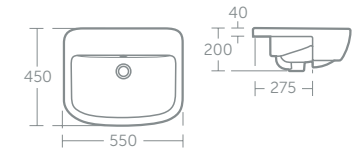

Tempo basin 60/55/50cm

Model	Price inc VAT	Ref
60cm, one tap hole	£96	T058401
60cm, two tap holes	£96	T058501
55cm, one tap hole	£85	T058601
55cm, two tap holes	£85	T058701
50cm, one tap hole	£85	T058801
50cm, two tap holes	£85	T058901
Full pedestal	£56	T422401
Semi-pedestal	£56	T422501
Basin fixing kit	£17	E015767

50 & 55cm one tap hole basins are compatible with Tempo furniture pedestal unit E3259 (p.114)

Tempo handrinse basin 40cm

Model	Price inc VAT	Ref
40cm, one tap hole	£70	T059301
40cm, two tap holes	£70	T059401
Handrinse pedestal	£56	T427201
Handrinse semi-pedestal	£56	T426701
Basin fixing set	£17	E015767

Tempo handrinse basin 35cm

Model	Price inc VAT	Ref
35cm, one tap hole, left hand	£67	T059501
35cm, one tap hole, right hand	£67	T059701
35cm, two tap holes	£67	T059601
Handrinse pedestal	£56	T427201
Basin fixing set	£17	E015767

Tempo Countertop basin 50cm

Model	Price inc VAT	Ref
50cm, one tap hole	£155	T059201

For use with custom worktops

Ceramic lifetime guarantee

Seat & cover 5 year guarantee

Water-saving

Space-saving

Soft close

Tempo semi-countertop basin 55cm

Model	Price inc VAT	Ref
55cm, one tap hole	£155	T059001
55cm, two tap holes	£155	T059101

Compatible with Tempo semi-countertop basin unit E3245 (p.115)

Tempo vanity basin 80cm

Model	Price inc VAT	Ref
80cm, one tap hole	£229	E066901

For use with Tempo wall hung vanity basin unit E3241 and E3242 (p.114)

Tempo vanity basin 60/50cm

Model	Price inc VAT	Ref
60cm, one tap hole	£143	E066801
50cm, one tap hole	£114	E109901

For use with Tempo wall hung vanity basin units: 60cm – E3239, E3240, E3244; 50cm – E1103, E1102 (p.114)

Tempo close coupled WC suite