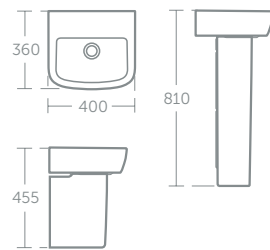

50 & 55cm one tap hole basins are compatible with Tempo furniture pedestal unit E3259 (p.114)

Tempo handrinse basin 40cm

Model	Price inc VAT	Ref
40cm, one tap hole	£70	T059301
40cm, two tap holes	£70	T059401
Handrinse pedestal	£56	T427201
Handrinse semi-pedestal	£56	T426701
Basin fixing set	£17	E015767