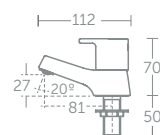

Calista basin mixer

Model	Price inc VAT	Ref
Single lever basin mixer with pop-up waste	£100	B1148AA
Single lever basin mixer	£87	B1149AA

Supplied fitted with a removable 5 litres per minute eco flow regulator

Calista mini basin mixer

Model	Price inc VAT	Ref
Single lever mini basin mixer	£87	BC340AA

Supplied fitted with a removable 5 litres per minute eco flow regulator

Calista basin pillar taps

Model	Price inc VAT	Ref
Pair basin pillar taps	£85	B1146AA

Supplied fitted with removable 4 litres per minute eco flow regulators

Calista bath pillar taps

Model	Price inc VAT	Ref
Pair bath pillar taps	£102	B1147AA

Calista bath filler

Model	Price inc VAT	Ref
One tap hole bath filler	£118	B2137AA

Calista bath shower mixer

Model	Price inc VAT	Ref
Single lever bath shower mixer with shower kit	£136	B1958AA

Handset supplied fitted with a removable 8 litres per minute eco flow regulator

Calista dual control bath filler

Model	Price inc VAT	Ref
Dual control bath filler	£118	B1151AA

Calista dual control bath shower mixer

Model	Price inc VAT	Ref
Dual control bath shower mixer with shower kit	£136	B1152AA

Handset supplied fitted with a removable 8 litres per minute eco flow regulator