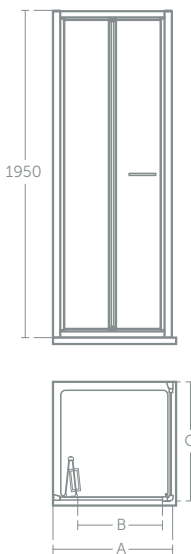

Connect 2 pivot alcove

Model	Price inc VAT	Ref
760mm pivot door	£396	K9391EO
800mm pivot door	£420	K9392EO
900mm pivot door	£450	K9393EO

Height 1950mm
6mm clear safety glass
Idealclean treatment
Bright silver finish
Solid chrome plated handles
Concealed fixings with easy click covers & top caps
Horizontal adjustment up to 25mm per profile
Suitable for installation on a tray or wetroom floor

Door (mm)	A width	B opening	D reach
760	710 – 760	475	492
800	750 – 800	500	517
900	850 – 900	550	567

Connect 2 pivot corner

Model	Price inc VAT	Ref
760mm pivot door	£396	K9391EO
800mm pivot door	£420	K9392EO
900mm pivot door	£450	K9393EO
700mm side panel	£258	K9412EO
760mm side panel	£264	K9413EO
800mm side panel	£276	K9415EO
900mm side panel	£300	K9416EO
1000mm side panel	£324	K9578EO

Height 1950mm
6mm clear safety glass
Idealclean treatment
Bright silver finish
Solid chrome plated handles
Concealed fixings with easy click covers & top caps
Horizontal adjustment up to 25mm per profile
Suitable for installation on a tray or wetroom floor

Door (mm)	A width	B opening	D reach
760	710 – 760	475	492
800	750 – 800	500	517
900	850 – 900	550	567

Size panel	C width
700	655 – 705
760	715 – 765
800	755 – 805
900	855 – 905
1000	955 – 1005

Connect 2 bifold alcove

Model	Price inc VAT	Ref
760mm bifold door	£462	K9397EO
800mm bifold door	£474	K9398EO
900mm bifold door	£504	K9399EO
1000mm bifold door	£546	K9280EO

Height 1950mm
6mm clear safety glass
Idealclean treatment
Bright silver finish
Solid chrome plated handles
Smooth running wheels
Concealed fixings with easy click covers & top caps
Horizontal adjustment up to 25mm per profile
Suitable for installation on a tray or wetroom floor

Size (mm)	A width	B opening
760	710 – 760	503
800	750 – 800	543
900	850 – 900	643
1000	950 – 1000	743

Connect 2 bifold corner