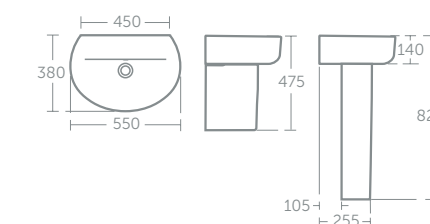

Model	Price inc VAT	Ref
55cm, one tap hole	£137	E134601
Full pedestal	£87	E783801
Semi-pedestal	£94	E784001
Basin fixing set	£17	E015767