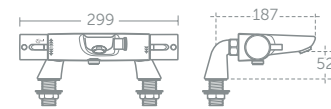

SHOWERING

Alto Ecotherm

Features

Cool body technology

Eco button to limit flow rate to 50%

Temperature handle has a built-in safety stop at 40°C with a manual override for safer showering

Temperature control mechanism has a temperature limit stop which can be set to 40, 43, 45 or 50°C

Automatic safety shutdown should the hot or cold water supply suddenly fail

Pin handle models for less able users

Shower packs include a removable 8 litres per minute flow regulator to save water

5 YEAR guarantee

Alto Ecotherm bath shower mixer, rim mounted

5 YEAR GUARANTEE	Temperature limit stop	40°C	Cool body	Water-saving	High pressure
Model	Price inc VAT	Ref			
Exposed thermostatic bath shower mixer with rim mounting legs	£386	A5635AA			
Pack: thermostatic bath shower mixer with rim mounting legs & Idealrain S3 shower kit	£477	A5636AA			

Ø80mm handspray (3 spray modes: rain, fine rain and massage) fitted with removable 8 litres per minute flow regulator

Alto Ecotherm bath shower mixer, rim mounted with pin handles

5 YEAR GUARANTEE	Temperature limit stop	40°C	Cool body	Water-saving	High pressure
Accessible design	Ceramic disc				
Model	Price inc VAT	Ref			
Exposed thermostatic bath shower mixer with metal pin handles & rim mounting legs	£438	A5638AA			

Exposed thermostatic bath shower mixer with metal pin handles & rim mounting legs

A thermostatic shower and bath shower mixer that offers energy savings, safety controls, cool body technology and easy-turn metal pin handles. The wall mounted versions also come with our clever Fast Fix installation bracket (see page 211).

5 year guarantee

Temperature limit stop

40°C Safety stop

Cool body

Water-saving

Accessible design

Ceramic disc

High pressure

Fast fix

TMV 2 scheme