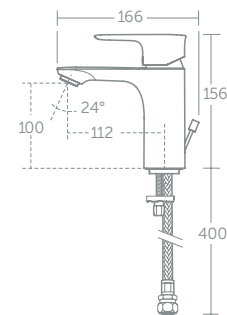

Model	Price inc VAT	Ref
Single lever grande basin mixer with pop-up waste	£178	A7063AA
Single lever grande basin mixer	£155	A7064AA

Supplied fitted with a removable 5 litres per minute eco flow regulator