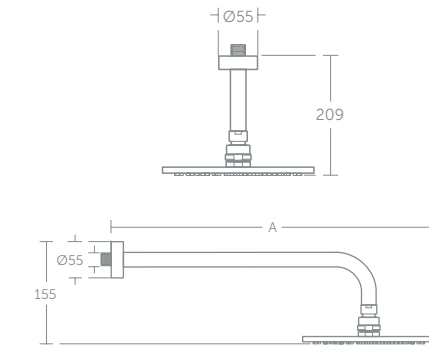

Horizontal arm	A dimension
300mm	392mm
400mm	492mm