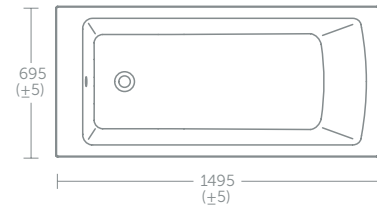

Height floor to rim:
Idealform 540mm
Idealform Plus+ 560mm