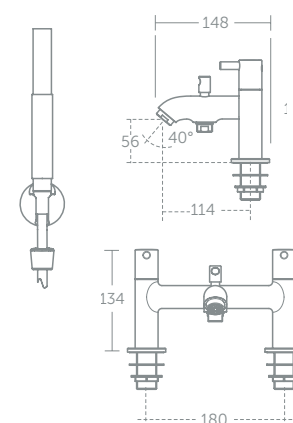

Ceraline basin mixer

Model	Price inc VAT	Ref
Single lever basin mixer with clicker waste	£93	BC186AA

Supplied fitted with a removable 5 litres per minute eco flow regulator

Ceraline mini basin mixer

Model	Price inc VAT	Ref
Single lever mini basin mixer	£93	BC185AA

Supplied fitted with a removable 5 litres per minute eco flow regulator

Ceraline basin pillar taps

Model	Price inc VAT	Ref
Pair basin pillar taps	£93	BC184AA

Ceraline bath pillar taps

Model	Price inc VAT	Ref
Pair bath pillar taps	£112	BC187AA

Ceraline bath filler

Model	Price inc VAT	Ref
Single lever bath filler	£155	BC190AA

Ceraline bath shower mixer

Model	Price inc VAT	Ref
Single lever bath shower mixer with shower kit	£178	BC191AA

Ceraline dual control bath filler

Model	Price inc VAT	Ref
Dual control bath filler	£155	BC188AA

Ceraline dual control bath shower mixer

Model	Price inc VAT	Ref
Dual control bath shower mixer with shower kit	£178	BC189AA