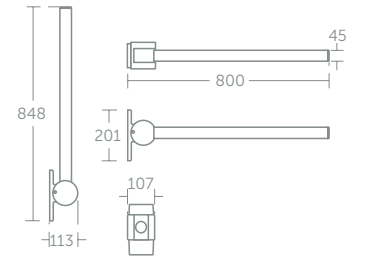

Concept Freedom contemporary hinged arm

Model	Price inc VAT	Ref
80cm hinged arm	£673	S6362AA