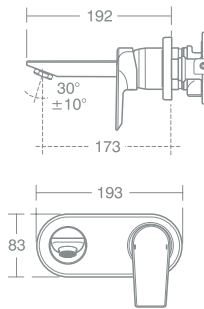

For Tesi basins and baths see pages 76–85.

Tesi basin mixer

Model	Price inc VAT	Ref
Single lever basin mixer with pop-up waste	£157	A6592AA
Single lever basin mixer	£136	A6587AA

Supplied fitted with a removable 5 litres per minute eco flow regulator

Tesi vessel basin mixer

Model	Price inc VAT	Ref
Single lever vessel basin mixer	£245	A6575AA

Supplied fitted with a removable 5 litres per minute eco flow regulator

Tesi built-in basin mixer

Model	Price inc VAT	Ref
Single lever built-in basin mixer	£245	A6578AA*
Basin mixer built-in kit	£106	A5948NU

Supplied fitted with a removable 5 litres per minute eco flow regulator
*A6578AA requires kit A5948NU

Tesi mini basin mixer basin

Model	Price inc VAT	Ref
Single lever mini basin mixer	£136	A6588AA

Supplied fitted with a removable 5 litres per minute eco flow regulator

Tesi bidet mixer

Model	Price inc VAT	Ref
Single lever bidet mixer with pop-up waste	£170	A6589AA

Supplied fitted with a removable 5 litres per minute eco flow regulator

5 YEAR GUARANTEE Mixers & taps 5 year guarantee

Water-saving

Easyfix

Temperature limit stop

High pressure

Tesi single lever bath filler

Model	Price inc VAT	Ref
Single lever bath filler	£223	B1956AA

Tesi single lever bath shower mixer

Model	Price inc VAT	Ref
Single lever bath shower mixer with shower set	£256	B1957AA

Handset supplied fitted with a removable 8 litres per minute eco flow regulator

Tesi dual control bath filler

Model	Price inc VAT	Ref
Dual control bath filler	£223	A6590AA

Tesi dual control bath shower mixer

Model	Price inc VAT	Ref
Dual control bath shower mixer with shower set	£256	A6591AA

Handset supplied fitted with a removable 8 litres per minute eco flow regulator

Tesi wall mounted bath shower mixer

Model	Price inc VAT	Ref
Single lever wall mounted bath shower mixer	£256	A6583AA