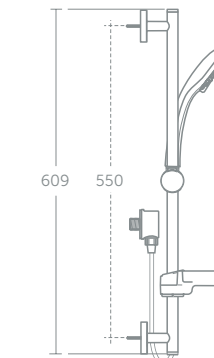

Model	Price inc VAT	Ref
1 mode handspray, 600mm slide rail, 1.35m Idealflex hose	£105	B9413AA

Round handspray Ø100mm
1 spray mode: rain
Limescale resistant, rub clean nozzles
Removable 8 litres per minute flow regulator
600mm metal slide rail
Includes hose retaining ring
Integrated soap dish
5 year guarantee