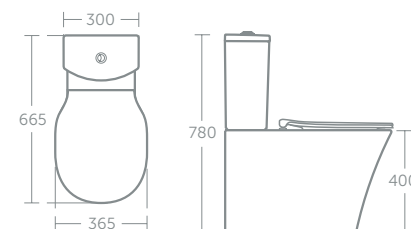

Model	Price inc VAT	Ref
Close coupled back-to-wall WC bowl, horizontal outlet	£322	E079801
Cistern with dual flush valve, 6/4 litres	£200	E080701
Cistern with dual flush valve, 4/2.6 litres	£200	E080801
Slim seat & cover	£105	E080901
Slim seat & cover, soft close, quick release	£151	E081101
Seat & cover	£105	E081201
Seat & cover, soft close, quick release	£151	E081401