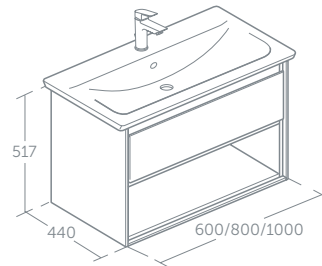

One drawer and open shelf
 Use 1000mm with Cube vanity basin E075201; 800mm with E075401; 600mm with E076401 (p.38)
 Vessel basin installations require worktops (p.47): 1000mm E0851; 800mm E0849; 600mm E0848
 Use with Space Saving trap EE23033967