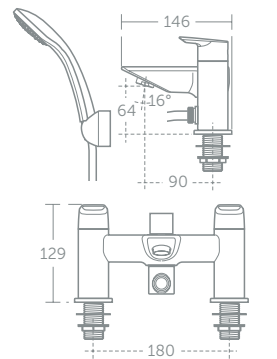

For Tesi basins and baths see pages 76–85.

Tesi basin mixer

Model	Price inc VAT	Ref
Single lever basin mixer with pop-up waste	£157	A6592AA
Single lever basin mixer	£136	A6587AA

Supplied fitted with a removable 5 litres per minute eco flow regulator

Tesi vessel basin mixer

Model	Price inc VAT	Ref
Single lever vessel basin mixer	£245	A6575AA

Supplied fitted with a removable 5 litres per minute eco flow regulator

Tesi built-in basin mixer

Model	Price inc VAT	Ref
Single lever built-in basin mixer	£245	A6578AA*
Basin mixer built-in kit	£106	A5948NU

Supplied fitted with a removable 5 litres per minute eco flow regulator
*A6578AA requires kit A5948NU

Tesi mini basin mixer basin

Model	Price inc VAT	Ref
Single lever mini basin mixer	£136	A6588AA

Supplied fitted with a removable 5 litres per minute eco flow regulator

Tesi bidet mixer

Model	Price inc VAT	Ref
Single lever bidet mixer with pop-up waste	£170	A6589AA

Supplied fitted with a removable 5 litres per minute eco flow regulator

5 YEAR GUARANTEE Mixers & taps 5 year guarantee

Water-saving

Easyfix

Temperature limit stop

High pressure

Tesi single lever bath filler

Model	Price inc VAT	Ref
Single lever bath filler	£223	B1956AA

Tesi single lever bath shower mixer

Model	Price inc VAT	Ref
Single lever bath shower mixer with shower set	£256	B1957AA

Handset supplied fitted with a removable 8 litres per minute eco flow regulator

Tesi dual control bath filler

Model	Price inc VAT	Ref
Dual control bath filler	£223	A6590AA

Tesi dual control bath shower mixer

Model	Price inc VAT	Ref
Dual control bath shower mixer with shower set	£256	A6591AA

Handset supplied fitted with a removable 8 litres per minute eco flow regulator

Tesi wall mounted bath shower mixer

Model	Price inc VAT	Ref
Single lever wall mounted bath shower mixer	£256	A6583AA