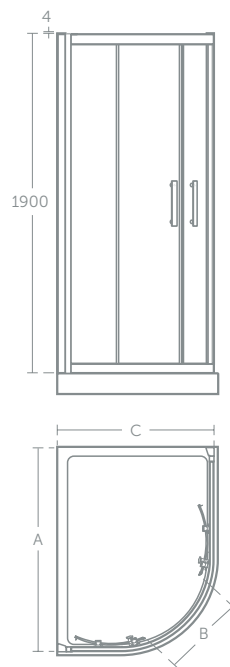

Synergy quadrant

Model	Price inc VAT	Ref
800mm enclosure	£1,074	L6283EO
900mm enclosure	£1,119	L6284EO
1000mm enclosure	£1,165	L6285EO

Height 1900mm
8mm clear safety glass
Idealclean treatment
Bright silver finish
Solid chrome plated handle
Click and clean wheels
Smooth running wheels
Concealed fixings with easy click covers & top caps
Magnetic seals encased in aluminium
Horizontal adjustment up to 25mm per profile
Suitable for installation on a tray or wetroom floor
550mm radius

Size (mm)	A width	B opening	C width
800	755 - 780	415	755 - 780
900	855 - 880	535	855 - 880
1000	955 - 980	535	955 - 980

Synergy offset quadrant

Model	Price inc VAT	Ref
900 x 800mm enclosure	£1,133	L6286EO
1200 x 900mm enclosure	£1,303	L6287EO

Height 1900mm
8mm clear safety glass
Idealclean treatment
Bright silver finish
Solid chrome plated handle
Click and clean wheels
Smooth running wheels
Concealed fixings with easy click covers & top caps
Magnetic seals encased in aluminium
Horizontal adjustment up to 25mm per profile
Suitable for installation on a tray or wetroom floor
550mm radius

Size (mm)	A width	B opening	C width
900 x 800	855 - 880	448	755 - 780
1200 x 900	1155 - 1180	535	855 - 880

Synergy pivot door alcove

Model	Price inc VAT	Ref
760mm door	£570	L6201EO
800mm door	£599	L6202EO
900mm door	£646	L6203EO
1000mm door	£679	L6204EO

Height 1900mm
8mm clear safety glass
Idealclean treatment
Bright silver finish
Solid chrome plated handle
Exposed glass edge on door for a touch of luxury
Concealed seals
Concealed fixings with easy click covers & top caps
Magnetic seals encased in aluminium
Horizontal adjustment up to 50mm
Suitable for installation on a tray or wetroom floor

Size (mm)	A width	B opening	C width
760	710 - 760	490	455
800	750 - 800	520	485
900	850 - 900	600	565
1000	950 - 1000	680	645