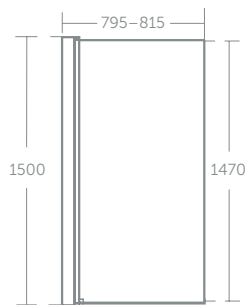

Model	Price inc VAT	Ref
Angle bath screen	£377	L6210AA

Height 1500mm
6mm clear safety glass
Polished silver finish
180 degree opening – inwards and outwards
Rise and fall for easy opening
Concealed fixings and top caps
Up to 20mm horizontal adjustment
10 YEAR guarantee