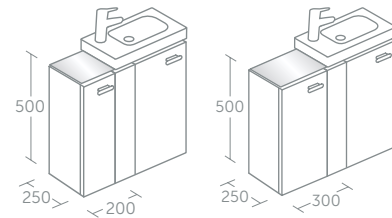

Concept Space add on unit for guest unit

Model	Price A	Price B inc VAT	Ref
200mm add on unit	£207	£230	E0372--
200mm glass top	£59		E0362--
300mm add on unit	£228	£253	E0373--
300mm glass top	£65		E0392--

Includes 1 internal shelf.
Can be hung left or right opening
Specify glass top colour: White SA, Grey RU, Brown RP