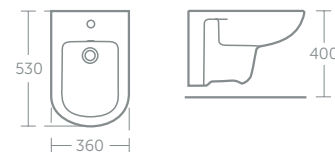

Model	Price inc VAT	Ref
Wall mounted bidet	£309	T509501
Support frame for wall mounted bowls	£197	E006067