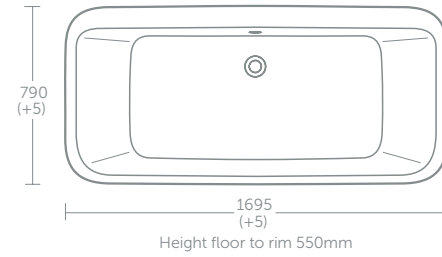

**Concept Air wall mounted bidet**

Model	Price inc VAT	Ref
Wall mounted bidet, one tap hole	£362	E080201
Support frame for wall mounted bowls	£197	E006067

Concept Air freestanding bath 170 x 79cm

Model	Price inc VAT	Ref
170 x 79cm freestanding bath with tap deck, no tap holes	£1,052	E107901