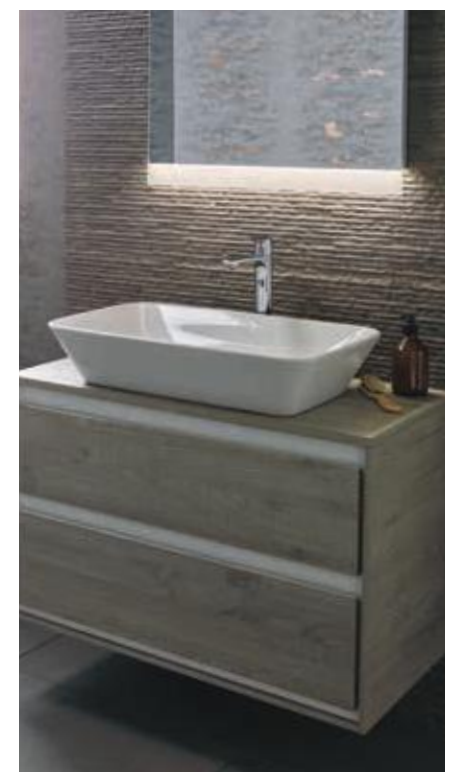

Mirrors transform a bathroom, expanding the space and reflecting light. Our range of mirrors and mirror cabinets is luxuriously practical with models that include anti-steam options, ambient lighting and sensor lights which respond to touch.