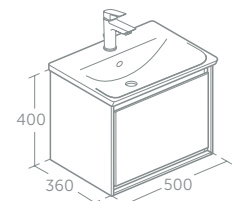

Model	Price inc VAT	Ref
500mm vanity unit	£409	E0817--

One drawer
Use with Cube mini vanity basin E076501 (p.38)
Use with Space Saving trap EE23033967