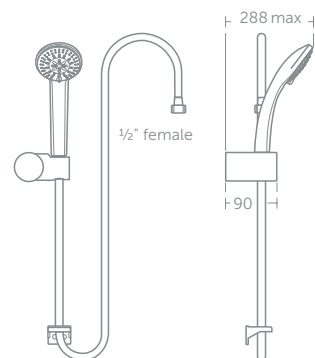

Model	Price inc VAT	Ref
1 mode handspray, 1.35m flexible hose	£55	B9449AA
3 mode handspray, 1.35m flexible hose	£61	B9450AA

Round handspray Ø80mm
1 spray mode: rain
3 shower modes: rain, fine rain, massage
Limescale resistant, rub clean nozzles
Removable 8 litres per minute flow regulator
Includes wall bracket to hold handspray
1.35m flexible hose
Includes hose retaining ring
Chrome finish
Suitable for low or high pressure installation
5 year guarantee