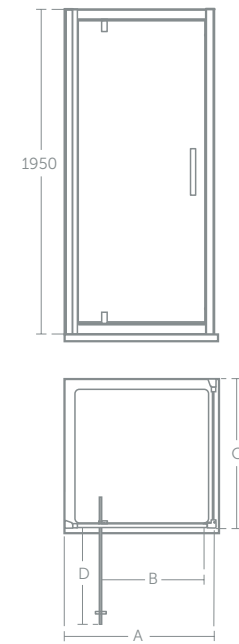

Model	Price inc VAT	Ref
760mm pivot door	£396	K9391EO
800mm pivot door	£420	K9392EO
900mm pivot door	£450	K9393EO
700mm side panel	£258	K9412EO
760mm side panel	£264	K9413EO
800mm side panel	£276	K9415EO
900mm side panel	£300	K9416EO
1000mm side panel	£324	K9578EO

Height 1950mm
6mm clear safety glass
Idealclean treatment
Bright silver finish
Solid chrome plated handles
Concealed fixings with easy click covers & top caps
Horizontal adjustment up to 25mm per profile
Suitable for installation on a tray or wetroom floor

Door (mm)	A width	B opening	D reach
760	710 – 760	475	492
800	750 – 800	500	517
900	850 – 900	550	567

Size panel	C width
700	655 – 705
760	715 – 765
800	755 – 805
900	855 – 905
1000	955 – 1005