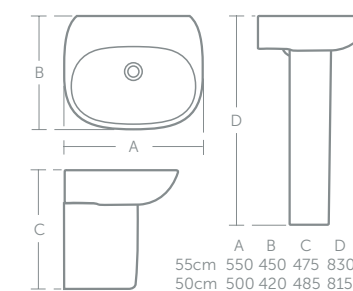

CERAMIC LG

Tesi basin 55/50cm

Model	Price inc VAT	Ref
55cm, one tap hole	£105	T028001
50cm, one tap hole	£98	T031201
Full pedestal	£63	T351901
Semi-pedestal	£70	T357301
Basin fixing set	£17	E015767

CERAMIC LG