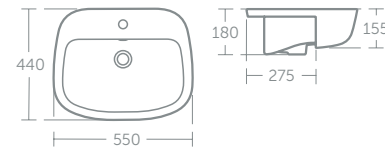

Model	Price inc VAT	Ref
55cm, one tap hole	£135	E159401

Compatible with Tempo semi-countertop basin unit E3245 (p.115)