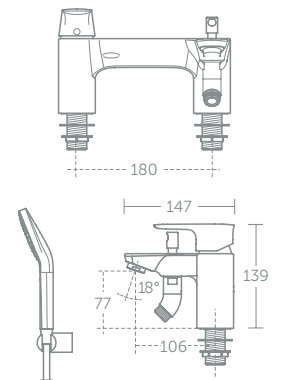

For Concept Air, Space and Freedom basins and baths see pages 14–75.

Concept Air basin mixer

Model	Price inc VAT	Ref
Single lever basin mixer with pop-up waste	£178	A7046AA
Single lever basin mixer	£155	A7047AA

Supplied fitted with a removable 5 litres per minute eco flow regulator

Concept Air mini basin mixer

Model	Price inc VAT	Ref
Single lever mini basin mixer	£155	A7048AA

Supplied fitted with a removable 5 litres per minute eco flow regulator

Concept Air grande basin mixer

Model	Price inc VAT	Ref
Single lever grande basin mixer with pop-up waste	£178	A7063AA
Single lever grande basin mixer	£155	A7064AA

Supplied fitted with a removable 5 litres per minute eco flow regulator

Concept Air vessel basin mixer

Model	Price inc VAT	Ref
Single lever vessel basin mixer	£279	A7049AA

Supplied fitted with a removable 5 litres per minute eco flow regulator

Mixers & taps
5 year
guarantee

Water-saving

Easyfix

Temperature
limit stop

High pressure

Concept Air bidet mixer

Model	Price inc VAT	Ref
Single lever bidet mixer with pop-up waste	£194	A7050AA

Supplied fitted with a removable 5 litres per minute eco flow regulator

Concept Air bath filler

Model	Price inc VAT	Ref
Single lever, two tap hole bath filler	£309	A7051AA

Concept Air bath shower mixer

Model	Price inc VAT	Ref
Single lever, two tap hole bath shower mixer with shower kit	£356	A7052AA

Handset supplied fitted with a removable 8 litres per minute eco flow regulator

Concept Air wall mounted bath shower mixer

Model	Price inc VAT	Ref
Single lever, wall mounted bath shower mixer	£353	A7033AA