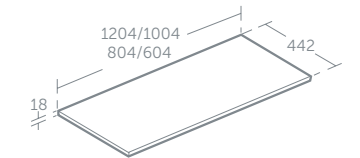

Finishes Please add colour reference to code when ordering:

Concept Air vanity unit 1000/800/600mm with drawer & open shelf

Model	Price inc VAT	Ref
1000mm vanity unit	£530	E0828--
800mm vanity unit	£510	E0827--
600mm vanity unit	£456	E0826--

One drawer and open shelf
Use 1000mm with Cube vanity basin E075201; 800mm with E075401; 600mm with E076401 (p.38)
Vessel basin installations require worktops (p.47): 1000mm E0851; 800mm E0849; 600mm E0848
Use with Space Saving trap EE23033967

Concept Air Cube basin unit for 60/55/50cm with one drawer

Model	Price inc VAT	Ref
Cube basin unit for 60cm basin	£456	E0846--
Cube basin unit for 55cm basin	£429	E0844--
Cube basin unit for 50cm basin	£402	E0842--

One drawer
Use 60cm with Cube basin E138501; 55cm with Cube basin E138601; 50cm with E138701 (p.38)
Use with Space Saving trap EE23033967

Concept Air floor standing semi-countertop basin unit 600mm

Model	Price inc VAT	Ref
600mm floor standing semi-countertop basin unit	£402	E0837--

Two doors
Use with Cube semi-countertop basin E077101 (p.38) or Arc semi-countertop basin E138901 (p.39)
Order worktop separately (p.47): 600mm E0839 for semi-countertop basin unit, 1200mm E0841 if installing semi-countertop basin and WC units side-by-side

Concept Air floor standing WC unit 600mm

Model	Price inc VAT	Ref
600mm floor standing WC unit	£483	E1149--

Use with back-to-wall WC E143201 or wall hung WC E079601
Includes dual flush cistern with push button, adjustable 4/2.6 or 6/4 litre flush
When using a wall hung WC please specify E006067 floor fixing brackets
Order worktop separately (p.47): 600mm E0839 for WC unit, 1200mm E0841 if installing semi-countertop basin and WC units side-by-side

Concept Air free standing vanity unit 600mm