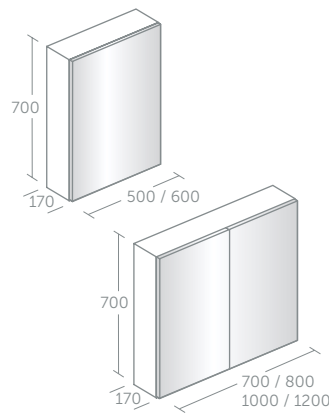

Model	Price inc VAT	Ref
50cm cabinet, 1 door	£571	T3428AL
60cm cabinet, 1 door	£614	T3430AL
70cm cabinet, 2 doors	£675	T3439AL
80cm cabinet, 2 doors	£743	T3442AL
100cm cabinet, 2 doors	£817	T3498AL
120cm cabinet, 2 doors	£899	T3499AL

Soft close doors
Internal cosmetic mirror & two adjustable glass shelves
Integrated bottom LED light for washbasin
Switch
Recharging socket for toothbrush or shaver
220-240V, 50-60Hz, IP44, Class II
Includes mounting kit