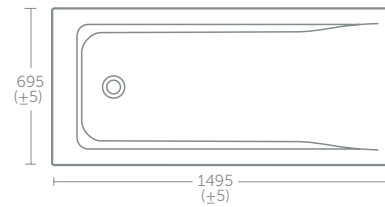

Baths 25 year guarantee

Bath screens 10 year guarantee

Concept rectangular bath 150 x 70cm

Model	Price inc VAT	Ref
Idealform, two tap holes	£360	E729701
Idealform, no tap holes	£360	E735601
70cm Unilux end panel	£68	E316901
Idealform Plus+, no tap holes	£453	E861401
150cm Unilux Plus+ front panel	£135	E479601
70cm Unilux Plus+ end panel	£68	E483101

Use Unilux Plus+ front panel for Idealform bath

Height floor to rim:
Idealform 540mm
Idealform Plus+ 560mm

Concept rectangular bath 170 x 70cm

Model	Price inc VAT	Ref
Idealform, two tap holes	£360	E729201
Idealform, no tap holes	£360	E735201
Idealform, no tap holes with chrome grips	£486	E113901
170cm Unilux front panel	£135	E319401
70cm Unilux end panel	£68	E316901
Idealform Plus+, no tap holes	£457	E860001
Idealform Plus+, no tap holes, with chrome grips	£631	E114101
170cm Unilux Plus+ front panel	£135	E479701
70cm Unilux Plus+ end panel	£68	E483101

Height floor to rim:
Idealform 540mm
Idealform Plus+ 560mm

Concept rectangular bath 170 x 75cm

Model	Price inc VAT	Ref
Idealform, two tap holes	£379	E729501
Idealform, no tap holes	£379	E735401
170cm Unilux front panel	£135	E319401
75cm Unilux end panel	£72	E319501
Idealform Plus+, no tap holes	£477	E860201
170cm Unilux Plus+ front panel	£135	E479701
75cm Unilux Plus+ end panel	£69	E483201

Height floor to rim:
Idealform 540mm
Idealform Plus+ 560mm

Concept shower bath 170 x 90cm

Model	Price inc VAT	Ref
Idealform		
170 x 90cm shower bath, no tap holes		
Left hand bath	£426	E731601
Right hand bath	£426	E731501
Unilux 70cm end panel	£68	E316901
Idealform Plus+		
170 x 90cm shower bath, no tap holes		
Left hand bath	£526	E860801
Right hand bath	£526	E860601
Unilux Plus+ 70cm end panel	£68	E483101
Shower bath curved screen	£395	E7407AA
Shower bath front panel	£150	E731701