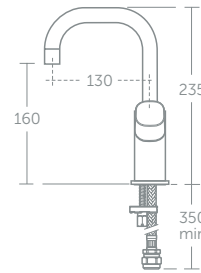

Model	Price inc VAT	Ref
Dual control basin mixer	£136	B0727AA

Supplied fitted with a removable 5 litres per minute eco flow regulator