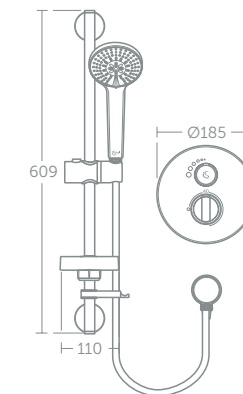

Concept Easybox Slim

Step-by-step easy installation

1. 1 Fix the mixer body into position.
2. 2 Connect the pipework.
3. 3 Make good the wall by plastering around the mixer, up to the plaster guard.
4. 4 Fix the waterproof membrane with tiling adhesive.
5. 5 Tile the wall.
6. 6 Trim back the mixer body flush with the tiles.
7. 7 Fit the sealing plate.
8. 8 Attach the faceplate and handles.

Concept Easybox Slim shower mixer

Model	Price inc VAT	Ref
Built-in thermostatic shower mixer with on/off and round faceplate	£425	A5877AA
Built-in thermostatic shower mixer with on/off and square faceplate	£425	A5878AA

Concept Easybox Slim shower mixer with diverter

Model	Price inc VAT	Ref
Built-in thermostatic shower mixer with diverter and round faceplate	£464	A5879AA
Built-in thermostatic shower mixer with diverter and square faceplate	£464	A5880AA

Concept Easybox Slim shower pack: round

Model	Price inc VAT	Ref
Built-in thermostatic shower mixer with round faceplate and Idealrain M3 shower kit	£503	A5958AA

Ø100mm handspray (3 spray modes: rain, fine rain and massage) fitted with removable 8 litres per minute flow regulator

Concept Easybox Slim shower pack: square

Model	Price inc VAT	Ref
Built-in thermostatic shower mixer with square faceplate and Idealrain M3 shower kit	£503	A5959AA

Ø100mm handspray (3 spray modes: rain, fine rain and massage) fitted with removable 8 litres per minute flow regulator

Freedom Easybox Slim shower mixer

Model	Price inc VAT	Ref
Built-in thermostatic shower mixer with square faceplate and metal lever handles	£463	A6377AA
Built-in thermostatic shower mixer with diverter, square faceplate and metal lever handles	£512	A6378AA
Built-in thermostatic bath shower mixer with square faceplate and metal lever handles	£512	A6379AA