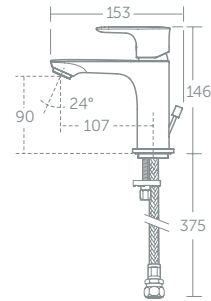

Model	Price inc VAT	Ref
Single lever basin mixer with pop-up waste	£178	A7046AA
Single lever basin mixer	£155	A7047AA

Supplied fitted with a removable 5 litres per minute eco flow regulator