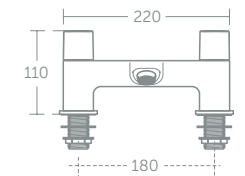

For Tempo bathroom collection see pages 96–115.

Tempo basin mixer

Model	Price inc VAT	Ref
Single lever basin mixer with pop-up waste	£136	BC574AA
Single lever basin mixer	£118	BC573AA

Supplied fitted with a removable 5 litres per minute eco flow regulator
FirmaFlow® ceramic cartridge fitted for a long, high performance lifespan

Tempo mini basin mixer

Model	Price inc VAT	Ref
Single lever mini basin mixer	£118	B1480AA

Supplied fitted with a removable 5 litres per minute eco flow regulator

Tempo dual control basin mixer

Model	Price inc VAT	Ref
Dual control basin mixer	£136	B0727AA

Supplied fitted with a removable 5 litres per minute eco flow regulator

Tempo basin pillar taps

Model	Price inc VAT	Ref
Pair basin pillar taps	£118	B0728AA

Tempo bidet mixer

Model	Price inc VAT	Ref
Single lever bidet mixer with pop-up waste	£147	B0765AA

Supplied fitted with a removable 5 litres per minute eco flow regulator
FirmaFlow® ceramic cartridge fitted for a long, high performance lifespan

Tempo bath filler

Model	Price inc VAT	Ref
Single lever bath filler	£198	B0732AA

Tempo bath shower mixer

Model	Price inc VAT	Ref
Single lever bath shower mixer with shower set	£228	B0733AA

Handset supplied fitted with a removable 8 litres per minute eco flow regulator

Tempo dual control bath filler

Model	Price inc VAT	Ref
Dual control bath filler	£198	B0730AA

Tempo dual control bath shower mixer

Model	Price inc VAT	Ref
Dual control bath shower mixer with shower set	£228	B0731AA

Handset supplied fitted with a removable 8 litres per minute eco flow regulator