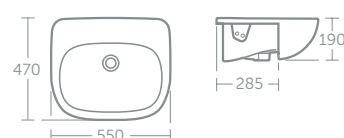

Model	Price inc VAT	Ref
55cm, one tap hole	£294	E620601
Compatible with Tempo semi-countertop unit E3245 (p.115)