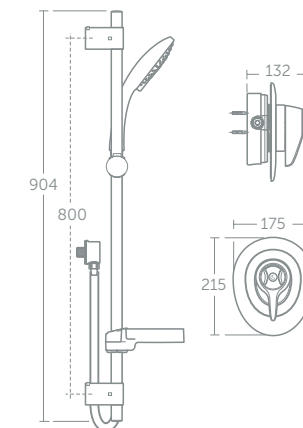

Model	Price inc VAT	Ref
Built-in thermostatic shower mixer	£377	A3102AA
Pack: built-in thermostatic shower mixer with Idealrain M3 shower kit	£492	A5782AA
Ø100mm handspray (3 spray modes: rain, fine rain and massage) fitted with removable 8 litres per minute flow regulator		

Model	Price inc VAT	Ref
Built-in thermostatic shower mixer with extended lever	£392	A3085AA
Pack: built-in thermostatic shower mixer with extended lever & Idealrain M3 shower kit with 900mm rail	£506	A5784AA
Ø100mm handspray (3 spray modes: rain, fine rain and massage) fitted with removable 8 litres per minute flow regulator		

Model	Price inc VAT	Ref
Exposed thermostatic shower mixer for concealed or exposed pipework	£377	A3101AA
Pack: exposed thermostatic shower mixer with Idealrain M3 shower kit	£492	A5783AA
Ø100mm handspray (3 spray modes: rain, fine rain and massage) fitted with removable 8 litres per minute flow regulator		

Model	Price inc VAT	Ref
Exposed thermostatic shower mixer for concealed or exposed pipework with extended lever	£392	A3084AA
Pack: exposed thermostatic shower mixer with extended lever & Idealrain M3 shower kit with 900mm rail	£506	A5785AA
Ø100mm handspray (3 spray modes: rain, fine rain and massage) fitted with removable 8 litres per minute flow regulator