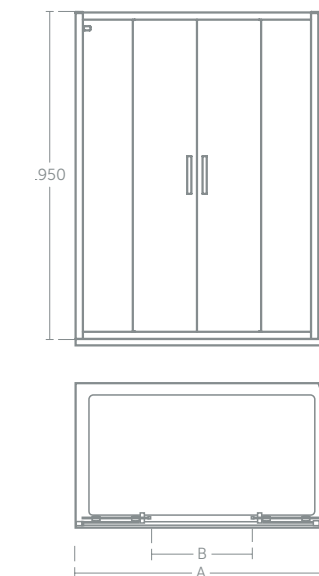

Connect 2 slider alcove

Model	Price inc VAT	Ref
1000mm sliding door	£498	K9394EO
1100mm sliding door	£510	K9395EO
1200mm sliding door	£540	K9396EO
1400mm sliding door	£582	K9426EO

Height 1950mm
6mm clear safety glass
Idealclean treatment
Bright silver finish
Solid chrome plated handles
Click and clean wheels
Smooth running wheels
Concealed fixings with easy click covers & top caps
Horizontal adjustment up to 25mm per profile
Suitable for installation on a tray or wetroom floor

Size (mm)	A width	B opening
1000	950 – 1000	357
1100	1050 – 1100	407
1200	1150 – 1200	457
1400	1350 – 1400	557

Connect 2 slider corner

Model	Price inc VAT	Ref
1000mm sliding door	£498	K9394EO
1100mm sliding door	£510	K9395EO
1200mm sliding door	£540	K9396EO
1400mm sliding door	£582	K9426EO
700mm side panel	£258	K9412EO
760mm side panel	£264	K9413EO
800mm side panel	£276	K9415EO
900mm side panel	£300	K9416EO
1000mm side panel	£324	K9578EO

Height 1950mm
6mm clear safety glass
Idealclean treatment
Bright silver finish
Solid chrome plated handles
Click and clean wheels
Smooth running wheels
Concealed fixings with easy click covers & top caps
Horizontal adjustment up to 25mm per profile
Suitable for installation on a tray or wetroom floor

Size (mm)	A width	B opening	Size panel	C width
1000	950 – 1000	357	700	655 – 705
1100	1050 – 1100	407	760	715 – 765
1200	1150 – 1200	457	800	755 – 805
1400	1350 – 1400	557	900	855 – 905
			1000	955 – 1005

Connect 2 slider alcove, 2 doors

Model	Price inc VAT	Ref
1500mm sliding doors x 2	£642	K9427EO
1700mm sliding doors x 2	£672	K9434EO