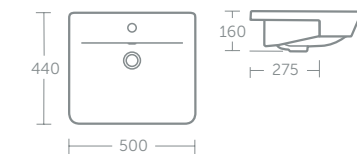

Can be used with basin units (p.46), 60cm: E0846, 55cm: E0844, 50cm: E0842

Concept Air Cube semi-countertop basin 50cm

Model	Price inc VAT	Ref
50cm, one tap hole	£242	E077101

Can be used with semi-countertop unit E0837 & worktop E0839 (p.46–7)