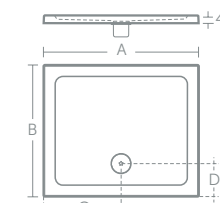

Model	Price inc VAT	Ref
900 x 760mm flat top	£226	L509001
900 x 800mm flat top	£234	L509101
1000 x 800mm flat top	£254	L509201
1200 x 700mm flat top	£255	L500301
1200 x 760mm flat top	£257	L509301
1200 x 800mm flat top	£275	L509401
1200 x 900mm flat top	£293	L509501
1400 x 900mm flat top	£358	L509601
1600 x 800mm flat top	£469	L509701
1700 x 750mm flat top	£508	L509901
Adhesive upstand	£64	LV69967
Riser kit for trays up to 1200mm	£90	L630901
Extension riser kit for trays over 1200mm	£40	L631201
Flexible waste pipe	£14	L630801

Includes 90mm chrome fast flow waste

25 YEAR GUARANTEE

Size (mm)	A	B	C	D
900 x 760	910	770	455	190
900 x 800	910	810	455	190
1000 x 800	1010	810	505	190
1200 x 760	1210	770	605	190
1200 x 800	1210	810	605	190
1200 x 900	1210	910	605	190
1400 x 900	1410	910	705	190
1600 x 800	1610	810	805	190
1700 x 750	1710	760	855	190