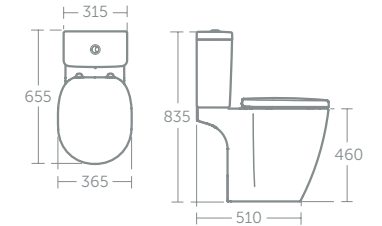

Model	Price inc VAT	Ref
Raised height close coupled WC bowl, horizontal outlet	£342	E608601
Cube close coupled cistern with dual flush valve, 6/4 litre	£219	E785901
Cube close coupled cistern with dual flush valve, 4/2.6 litre	£219	E796901
Seat & cover	£116	E791801
Soft close seat & cover	£167	E791701
Seat, no cover	£97	K706001