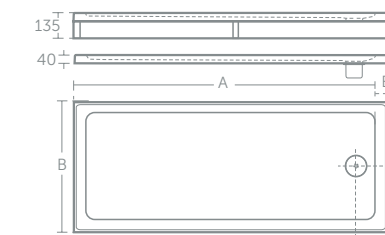

Model	Price inc VAT	Ref
1700 x 700mm flat top, end waste	£485	L509801

Includes 90mm chrome fast flow waste
Suitable for installations where a bath is being replaced by a shower
Please note position of waste.

25 YEAR GUARANTEE

Size (mm)	A	B	C	D	E
1700 x 700	1700	700	190	350	67