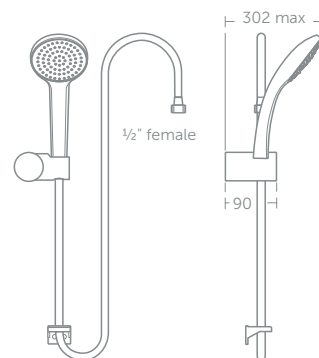

Model	Price inc VAT	Ref
3 mode handspray, 1.35m flexible hose	£80	B9489AA

Round handspray Ø100mm
3 shower modes: rain, fine rain, massage
Limescale resistant, rub clean nozzles
Removable 8 litres per minute flow regulator
Includes wall bracket to hold handspray
1.35m flexible hose
Includes hose retaining ring
Chrome finish
Suitable for low or high pressure installation
5 year guarantee