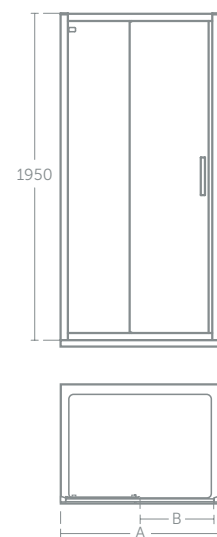

Connect 2 slider alcove

Model	Price inc VAT	Ref
1000mm sliding door	£498	K9394EO
1100mm sliding door	£510	K9395EO
1200mm sliding door	£540	K9396EO
1400mm sliding door	£582	K9426EO

Height 1950mm
6mm clear safety glass
Idealclean treatment
Bright silver finish
Solid chrome plated handles
Click and clean wheels
Smooth running wheels
Concealed fixings with easy click covers & top caps
Horizontal adjustment up to 25mm per profile
Suitable for installation on a tray or wetroom floor

Size (mm)	A width	B opening
1000	950 – 1000	357
1100	1050 – 1100	407
1200	1150 – 1200	457
1400	1350 – 1400	557

Connect 2 slider corner

Model	Price inc VAT	Ref
1000mm sliding door	£498	K9394EO
1100mm sliding door	£510	K9395EO
1200mm sliding door	£540	K9396EO
1400mm sliding door	£582	K9426EO
700mm side panel	£258	K9412EO
760mm side panel	£264	K9413EO
800mm side panel	£276	K9415EO
900mm side panel	£300	K9416EO
1000mm side panel	£324	K9578EO

Height 1950mm
6mm clear safety glass
Idealclean treatment
Bright silver finish
Solid chrome plated handles
Click and clean wheels
Smooth running wheels
Concealed fixings with easy click covers & top caps
Horizontal adjustment up to 25mm per profile
Suitable for installation on a tray or wetroom floor

Size (mm)	A width	B opening	Size panel	C width
1000	950 – 1000	357	700	655 – 705
1100	1050 – 1100	407	760	715 – 765
1200	1150 – 1200	457	800	755 – 805
1400	1350 – 1400	557	900	855 – 905
			1000	955 – 1005

Connect 2 slider alcove, 2 doors

Model	Price inc VAT	Ref
1500mm sliding doors x 2	£642	K9427EO
1700mm sliding doors x 2	£672	K9434EO