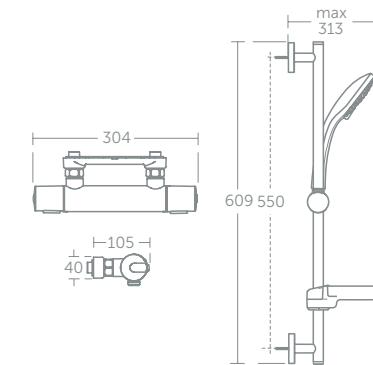

Fast fix installation

1. 1 Ensure water pipes are level and spaced 150mm from the centres. Leave 50mm protruding.
2. 2 Couple the gasket to the rear of the wall plate with the 3/4" connectors.
3. 3 Slip the wall plate over the water pipes and screw tightly to wall. Tighten the threaded plugs to secure olives onto the water pipes.
4. 4 Mount the shroud over the wall plate.
5. 5 Fit the assembled valve unit to the shroud. Tighten the captive nut with an adjustable spanner.
6. 6 Attach the lower hose to the valve outlet. The shower mixer is now ready to use.