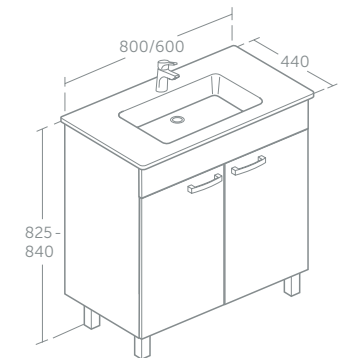

Model	Price inc VAT	Ref
800mm vanity unit with two doors and legs	£351	E3241--
600mm vanity unit with two doors and legs	£312	E3239--

800mm unit for use with E066901 vanity basin (p.109)
600mm unit for use with E066801 vanity basin (p.109)
Includes handles and soft close doors