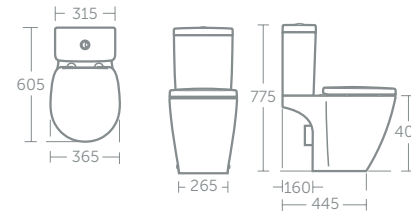

Concept Space Cube compact close coupled WC suite

Model	Price inc VAT	Ref
Close coupled WC bowl, horizontal outlet	£268	E120501
Cube cistern with dual flush valve, 6/4 litres	£219	E785901
Cube cistern with dual flush valve, 4/2.6 litres	£219	E796901
Seat & cover	£108	E129201
Soft close seat & cover	£154	E129301