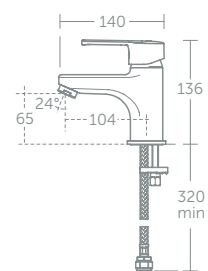

Model	Price inc VAT	Ref
Single lever basin mixer with pop-up waste	£100	B1148AA
Single lever basin mixer	£87	B1149AA

Supplied fitted with a removable 5 litres per minute eco flow regulator