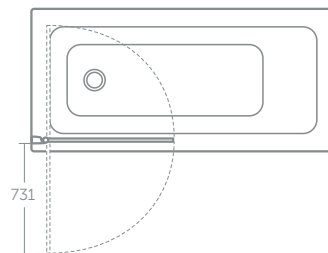

Model	Price inc VAT	Ref
Radius bath screen	£218	T9924AA

Height 1400mm
5mm clear safety glass
Bright silver finish
180 degree opening – inwards and outwards
Rise and fall for easy opening
Concealed fixings with easy click covers and top caps
Up to 20mm horizontal adjustment
800mm length
10 YEAR guarantee