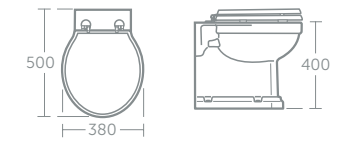

Model	Price inc VAT	Ref
Back-to-wall WC bowl, horizontal outlet	£280	U471201
Conceala 2 bottom inlet cistern with syphon 6 or 4.5 litre flush	£104	S362167
Traditional lever	£67	S439501
Mahogany finish seat & cover	£99	U0248GC
White seat & cover	£80	U011801