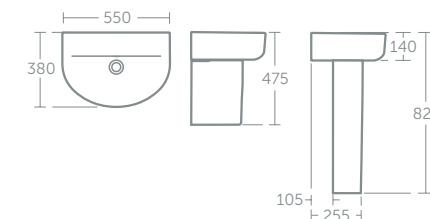

Model	Price inc VAT	Ref
55cm, one tap hole	£137	E134501
Full pedestal	£87	E783801
Semi-pedestal	£94	E784001
Basin fixing set	£17	E015767