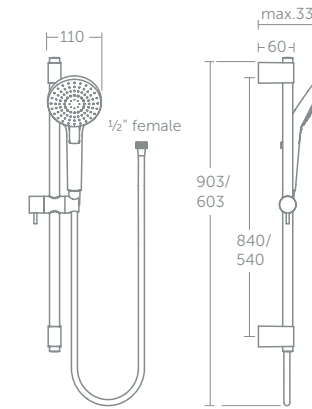

Model	Price inc VAT	Ref
Round handspray, 600mm slide rail, 1.75m Idealflex hose	£119	B2233AA
Round handspray, 900mm slide rail, 1.75m Idealflex hose	£137	B2237AA

Round handspray Ø110mm
3 spray modes: rain, aerated rain, massage
Navigo push button
Cool Body
Rub clean nozzles
Removable 8 litres per minute flow regulator
Easymount metal shower rail
5 year guarantee