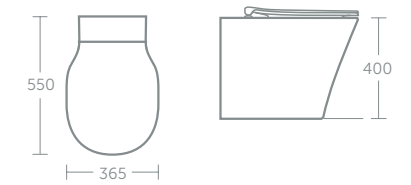

Model	Price inc VAT	Ref
Back-to-wall WC bowl, horizontal outlet	£322	E143201
Conceala 2 cistern 4.5/3 or 4/2.6 litre dual flush	£119	S364367
Slim seat & cover	£105	E080901
Slim seat & cover, soft close, quick release	£151	E081101
Seat & cover	£105	E081201
Seat & cover, soft close, quick release	£151	E081401