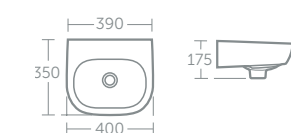

Compatible with Tempo WC unit E0777 (p.115)
For the full range of Conceala cisterns p.239

Jasper Morrison handrinse basin 40cm

Model	Price inc VAT	Ref
40cm handrinse basin, no overflow, one tap hole	£151	E618001
Basin fixing set	£17	E015767
Contemporary bottle trap	£163	E0079AA