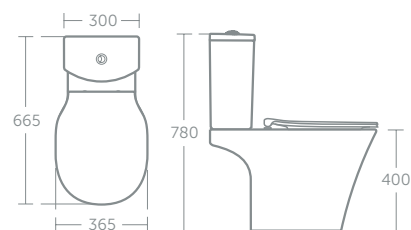

Model	Price inc VAT	Ref
Close coupled WC bowl, horizontal outlet	£258	E079701
Cistern with dual flush valve, 6/4 litres	£200	E080701
Cistern with dual flush valve, 4/2.6 litres	£200	E080801
Slim seat & cover	£105	E080901
Slim seat & cover, soft close, quick release	£151	E081101
Seat & cover	£105	E081201
Seat & cover, soft close, quick release	£151	E081401