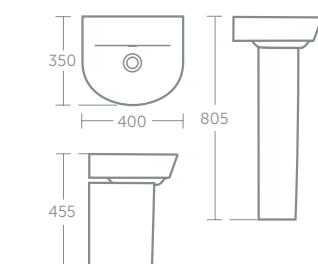

Concept Air Cube double vanity basin 124cm

Model	Price inc VAT	Ref
124cm, one tap hole	£630	E075101
Basin fixing set	£17	E015767
Contemporary bottle trap	£163	E0079AA

For use with 1200mm vanity units E0822 & E0829 (p.45)

Concept Air Cube vanity basin 104cm, 84cm, 64cm

Model	Price inc VAT	Ref
104cm, one tap hole	£456	E075201
84cm, one tap hole	£382	E075401
64cm, one tap hole	£222	E076401
Basin fixing set	£17	E015767
Contemporary bottle trap	£163	E0079AA

For use with vanity units (p.45–6), 104cm: E0821 & E0828
84cm: E0819 & E0827, 64cm: E0818, E0826 & E0836

Concept Air Cube mini vanity basin 54cm

Model	Price inc VAT	Ref
54cm, one tap hole	£168	E076501
Basin fixing set	£17	E015767
Contemporary bottle trap	£163	E0079AA

For use with 500mm vanity unit E0817 (p.45)

Concept Air Cube basin 60cm, 55cm, 50cm

Model	Price inc VAT	Ref
60cm, one tap hole	£145	E076601
55cm, one tap hole	£133	E076701
50cm, one tap hole	£133	E076801
Full pedestal	£88	E078101
Semi-pedestal	£89	E077201
Basin fixing set	£17	E015767
Contemporary bottle trap	£163	E0079AA

Can be used with basin units (p.46), 60cm: E0846, 55cm: E0844, 50cm: E0842

Concept Air Cube semi-countertop basin 50cm

Model	Price inc VAT	Ref
50cm, one tap hole	£242	E077101

Can be used with semi-countertop unit E0837 & worktop E0839 (p.46–7)

Concept Air Cube handrinse basin 40cm

Model	Price inc VAT	Ref
40cm, one tap hole	£111	E076901
Small full pedestal	£87	E078401
Small semi-pedestal	£89	E078201
Basin fixing set	£17	E015767
Contemporary bottle trap	£163	E0079AA

Concept Air Cube vessel basin 60cm, 40cm

Model	Price inc VAT	Ref
60cm, no tap hole	£248	E078701
40cm, no tap hole	£212	E078601

Can be used with vanity basin units with dedicated worktops
No overflow, choose unslotted waste (p.238)