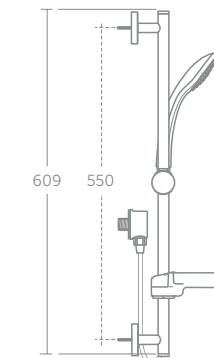

Model	Price inc VAT	Ref
3 mode handspray, 600mm slide rail, 1.35m Idealflex hose	£98	B9410AA
3 mode handspray, 600mm slide rail, 1.8m Idealflex hose	£107	B9556A

Round handspray Ø80mm
3 spray modes: rain, fine rain, massage
Limescale resistant, rub clean nozzles
Removable 8 litres per minute flow regulator
600mm metal slide rail
Includes hose retaining ring
Integrated soap dish
5 year guarantee