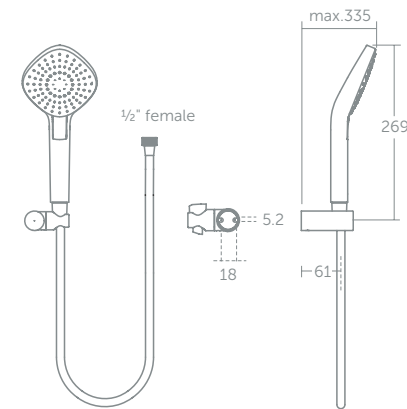

Model	Price inc VAT	Ref
Diamond handspray, 1.25m Idealflex hose, wall bracket	£90	B2405AA
Diamond handspray, 1.75m Idealflex hose wall bracket	£90	B2240A

Diamond handspray Ø110mm
3 spray modes: rain, aerated rain, massage
Navigo push button
Cool Body
Rub clean nozzles
Removable 8 litres per minute flow regulator
Metal swivelling wall bracket
5 year guarantee