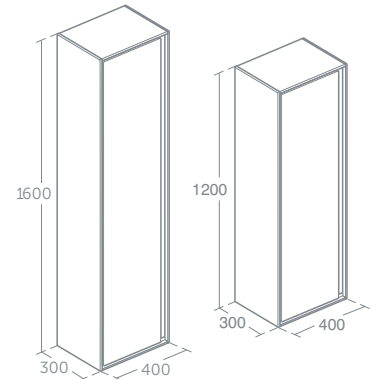

Model	Price inc VAT	Ref
400mm tall column unit	£563	E0832--
400mm half column unit	£456	E0834--

One door
 Column units are reversible and can be hung with left or right hand door opening.

Concept Air worktop for vanity unit