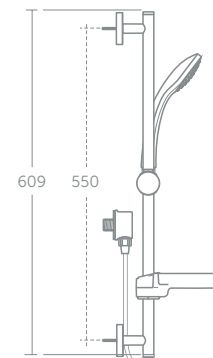

Model	Price inc VAT	Ref
1 mode handspray, 600mm slide rail, 1.35m Idealflex hose	£88	B9408AA

Round handspray Ø80mm
1 spray mode: rain
Limescale resistant, rub clean nozzles
Removable 8 litres per minute flow regulator
600mm metal slide rail
Includes hose retaining ring
Integrated soap dish
5 year guarantee