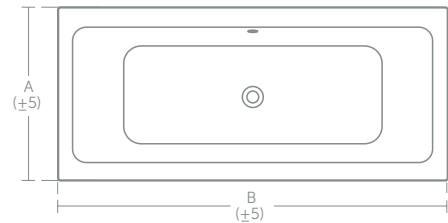

A		B	
170 x 75cm	745mm	1695mm	
170 x 80cm	785mm	1695mm	
180 x 80cm	845mm	1796mm	

Height floor to rim:
E258301 – 550mm
E258901 – 560mm
E146601 – 595mm
E258401 – 595mm
E259201 – 605mm