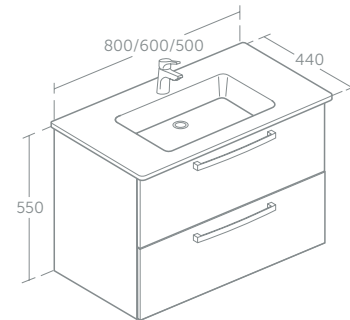

800mm unit for use with E066901 vanity basin (p.109)
600mm unit for use with E066801 vanity basin (p.109)
500mm unit for use with E109901 vanity basin (p.109)
Includes handles and two soft close drawers
Use with Space Saving trap EE23033967