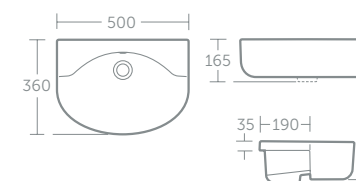

Model	Price inc VAT	Ref
50cm, one tap hole, left hand	£245	E134401
50cm, one tap hole, right hand	£245	E137401