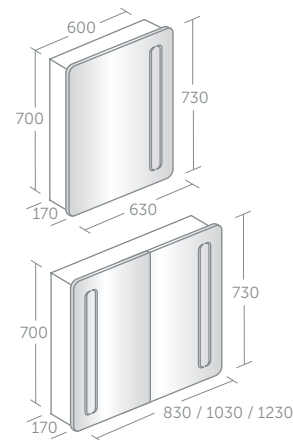

Model	Price inc VAT	Ref
60cm cabinet, 1 door	£859	T3373AL
80cm cabinet, 2 doors	£1087	T3388AL
100cm cabinet, 2 doors	£1196	T3389AL
120cm cabinet, 2 doors	£1315	T3425AL

Soft close doors
Internal full length mirror & two adjustable glass shelves
Integrated bottom LED light for washbasin
Switch
Recharging socket for toothbrush or shaver
220-240V, 50-60Hz, IP44, Class II
Includes mounting kit