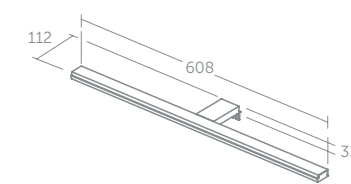

ACCESSORIES

Mirrors & lights

Mirror with light & anti-steam

Mirror size	Price inc VAT	Ref
50cm mirror, light, anti-steam	£369	T3339BH
60cm mirror, light, anti-steam	£405	T3340BH
70cm mirror, light, anti-steam	£446	T3341BH
80cm mirror, light, anti-steam	£490	T3342BH
100cm mirror, light, anti-steam	£539	T3343BH
120cm mirror, light, anti-steam	£593	T3344BH

Anti-steam system
220-240V, 50-60Hz, IP44, Class II
Includes mounting kit

Mirror with sensor light & anti-steam

Mirror size	Price inc VAT	Ref
50cm, sensor light, anti-steam	£387	T3345BH
60cm, sensor light, anti-steam	£426	T3346BH
80cm, sensor light, anti-steam	£515	T3347BH
100cm, sensor light, anti-steam	£566	T3348BH
120cm, sensor light, anti-steam	£623	T3349BH

Portrait or landscape mounting
Anti-steam system
Sensor switch with dimmer
220-240V, 50-60Hz, IP44, Class II
Includes mounting kit

Mirror with sensor ambient & front light, anti-steam

Mirror size	Price inc VAT	Ref
60cm mirror, sensor ambient & front light, anti-steam	£553	T3350BH
80cm mirror, sensor ambient & front light, anti-steam	£669	T3351BH
100cm mirror, sensor ambient & front light, anti-steam	£735	T3352BH
120cm mirror, sensor ambient & front light, anti-steam	£809	T3353BH

Portrait or landscape mounting
Anti-steam system
Sensor switch with dimmer
220-240V, 50-60Hz, IP44, Class II
Includes mounting kit

30cm LED light

Mirror size	Price inc VAT	Ref
30cm LED light	£209	T320967

8W, 230V, 5700K
For use with mirrors & framed mirrors p.228;
mirror cabinets & mirror cabinets with ambient light p.232

60cm LED light

Mirror size	Price inc VAT	Ref
60cm LED light	£246	T322967