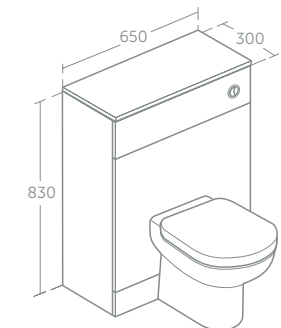

Model	Price inc VAT	Ref
650mm WC unit with cistern and push button*	£357	E0777--
Pack: 650mm WC unit, cistern with push button, back-to-wall WC, seat and cover, worktop	£675	E0776--

Includes dual flush cistern with push button, adjustable 4/2.6 or 6/4 litre dual flush
*Order worktop separately: 650mm E3246 or 1300mm E3247 if combining with a semi-countertop basin unit
For use with Tempo back-to-wall WC T327901, & wall hung WCs T327501 & T328801 (p.110), also compatible with Studio Echo, Tesi & Jasper Morrison ranges
When using a wall hung WC please specify E006067 floor fixing brackets