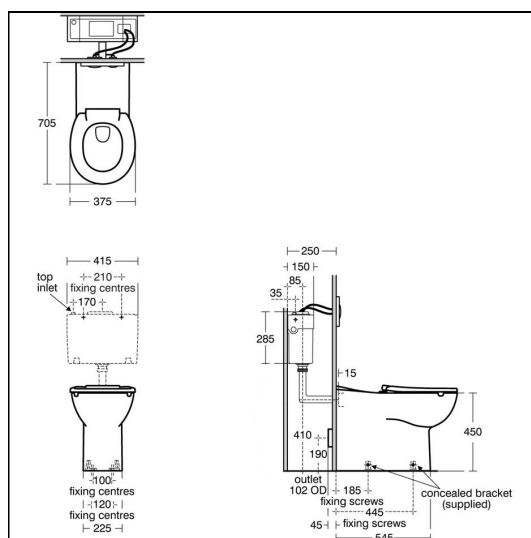

- **R0099** Prosys electronic conversion kit for infra-red actuated flushplates (Septa Pro E1 & E2) (120 depth frames and cisterns only)
- **R0137** Septa Pro inspection plate white
- **S3640** Conceala 2 4.5 litre cistern, single flush valve, side supply, internal overflow and alternative height plastic flushbends
- **S3643** Conceala 2 4.5/3 or 4/2.6 litre cistern, dual flush valve, side supply, internal overflow, alternative height plastic flushbends, no flushplate/button
- **R0317** Prosys 120 depth WC cistern, mechanical, front actuation
- **R0318** Prosys 120 depth WC cistern, pneumatic, front actuation
- **S4065** Contour 21 toilet seat and cover, top fixing hinges
- **S4067** Contour 21 toilet seat retaining buffers, white
- **S4504** Contemporary flush plate, dual flush, Armitage Shanks logo for Conceala 2 cisterns
- **S4512** Finger push button pneumatic, stainless steel for 31mm maximum thickness partition
- **S4513** Palm push button pneumatic, stainless steel for 31mm maximum thickness partition
- **S0858** Septa Pro M1 mechanical metal dual flushplate Armitage Shanks
- **S0859** Septa Pro M2 mechanical metal single flushplate Armitage Shanks
- **S0775** Septa Pro P1 pneumatic metal dual flushplate Armitage Shanks
- **S0860** Septa Pro P2 pneumatic metal dual small flushplate Armitage Shanks
- **S0776** Septa Pro P3 pneumatic metal single small flushplate Armitage Shanks
- **R0136** Septa Pro P4 pneumatic metal dual small flushplate with raised adjustable buttons
- **P0109** Septa Pro XS pneumatic push button no logo - chrome
- **S0772** Septa Pro E1 electronic (infrared) & manual metal dual flushplate Armitage Shanks
- **S0773** Septa Pro E2 electronic (infrared) metal dual flushplate Armitage Shanks
- **S4305** Panekta outlet connector to convert horizontal outlet wcs to P trap
- **S4300** Panekta outlet connector to convert horizontal outlet wcs

ACCREDITATIONS

S3617(67)

Unified Water Label		4.5	Average Flushing Volume (Litres)

S3640(67)

Unified Water Label		4.5	Average Flushing Volume (Litres)

S3643(67)

Unified Water Label		3.0	Average Flushing Volume (Litres)

FEATURES