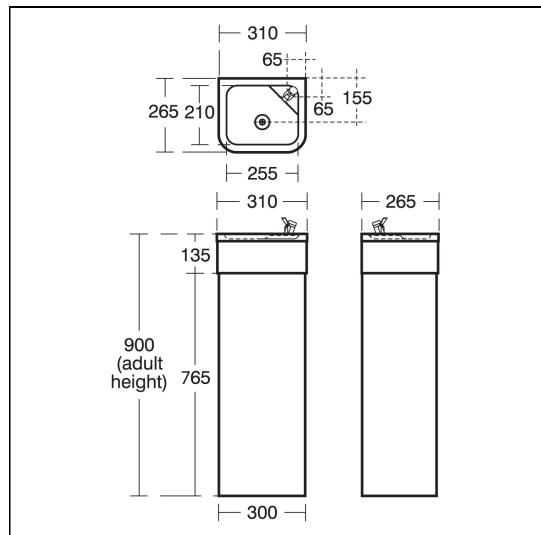

Purita Stainless Steel Drinking Fountain & Pedestal (900mm High)

ILLUSTRATED

S5450 Purita drinking fountain with wall fixed, floor standing pedestal 900mm high for adult use

ILLUSTRATED PRODUCT DETAILS

Weights

S5450 8.50 KG

Finishes

S5450  Stainless Steel finish (MY)

Materials

S5450 Steel

Special Notes

Purita drinking fountain with wall fixed floor standing pedestal 700mm high for junior use.
Not for outside use.