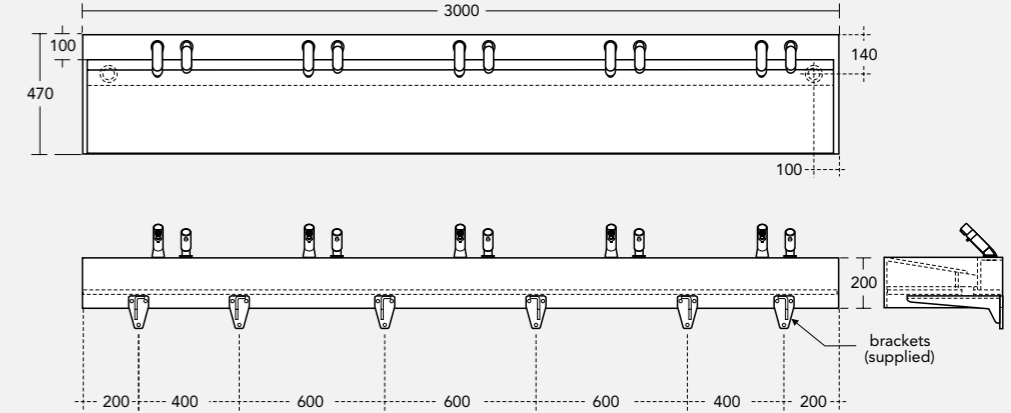

Trough with Tap Deck

3000mm 5 person
washtrough with waste
CODE S062801

CUSTOM SIZES

- **S062901** 1200-1500mm configurable washtrough with waste
- **S063001** 1501-1800mm configurable washtrough with waste
- **S063101** 1801-2100mm configurable washtrough with waste
- **S063201** 2101-2400mm configurable washtrough with waste
- **S066001** 2401-3000mm configurable washtrough with waste

Soap Dispenser Bottles

For use with upright and angled dispensers
Connects to bottom of deck mounted soap dispensers
1 litre plastic soap bottle
Brass adaptor
Short length of tube
Syringe for priming
CODE A9239NU

For use with any of the 3 designs of soap dispensers
5 litre plastic soap bottle
2m tube i/d Ø8mm
Syringe for priming
CODE A9240NU