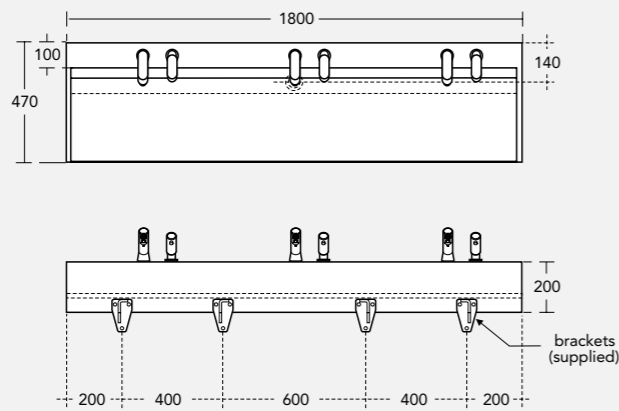

2400mm 4 person
washtrough with waste
CODE S062701