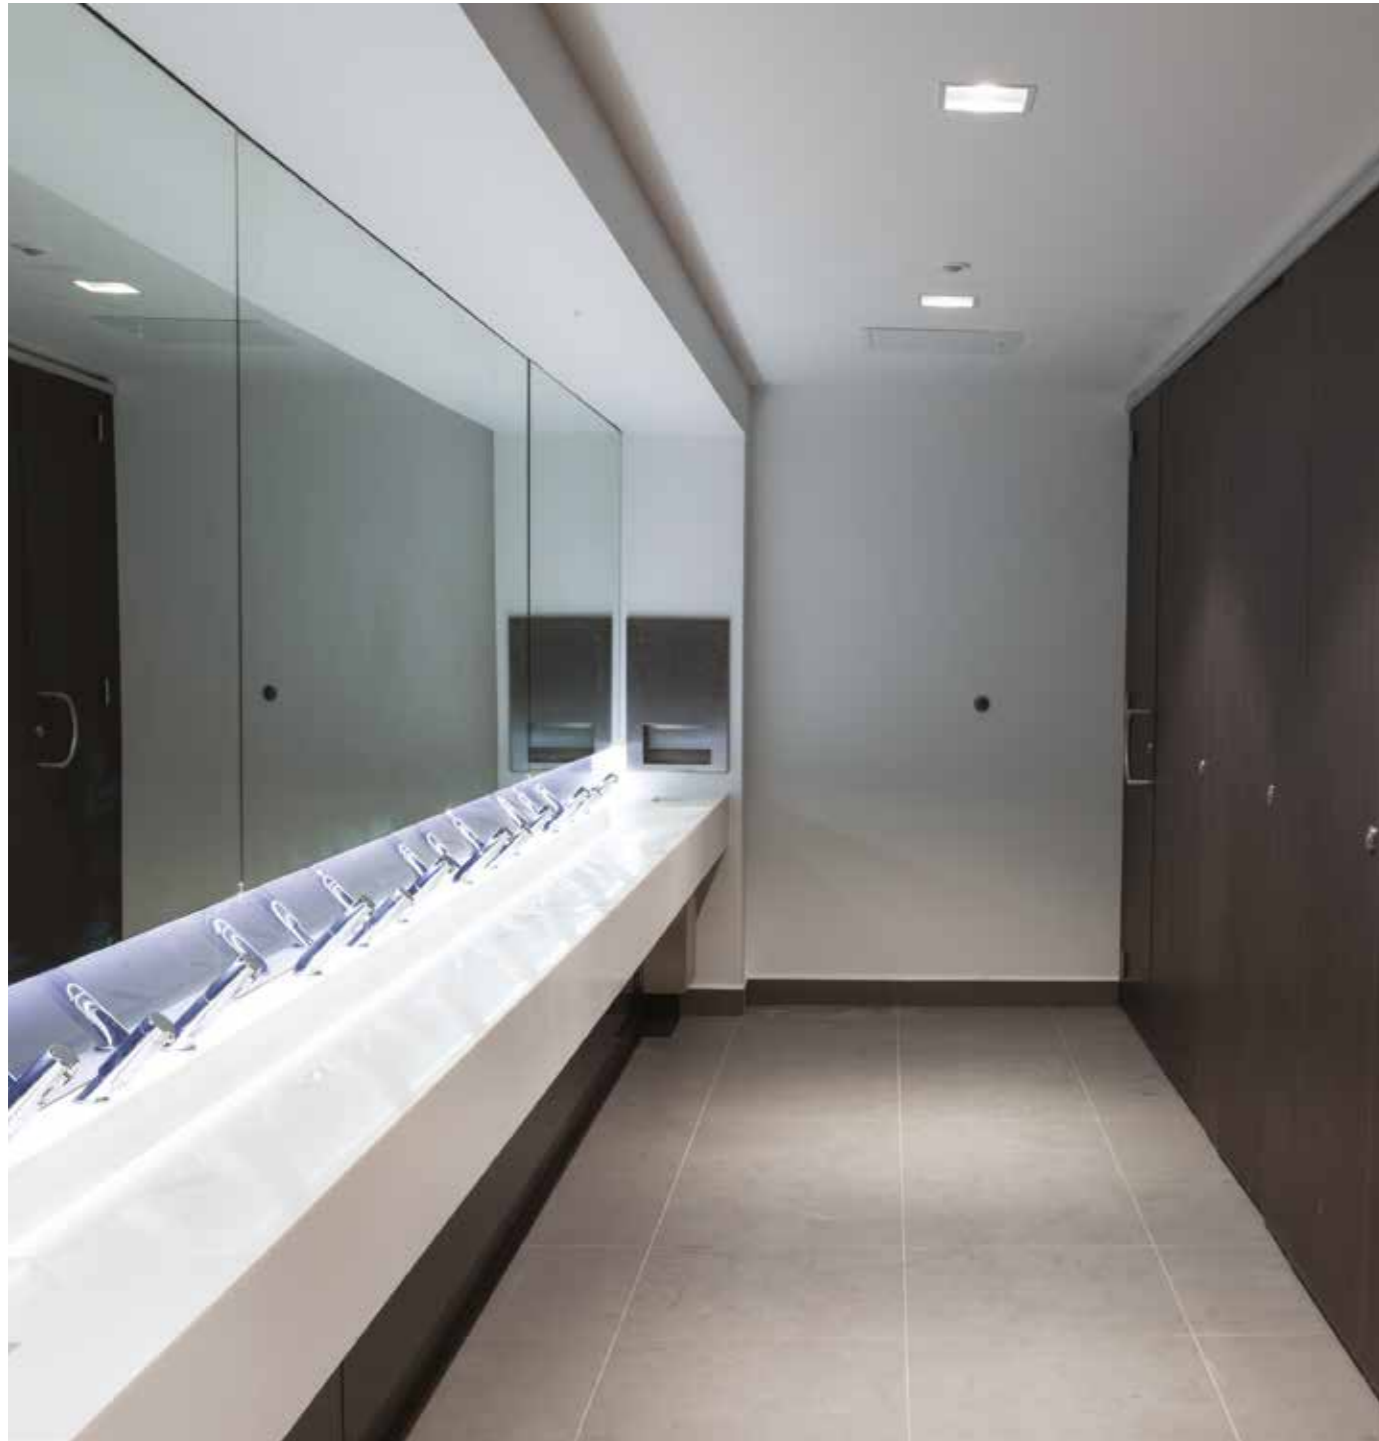

PRODUCT IN USE
OFFICE WASHROOM

Troughs make for a great solution for offices where exceptional washroom facilities are taken into account for staff wellbeing and motivation. By providing modern and attractive facilities, employees tend to feel appreciated and more likely to produce great work.

A large, bespoke trough size was really the most appropriate solution for our office regeneration scheme. As a large building with multiple companies operating amongst our floors, we wanted to provide contemporary and attractive washroom facilities for employees to freshen up whilst having an easy cleaning solution for our cleaning team.