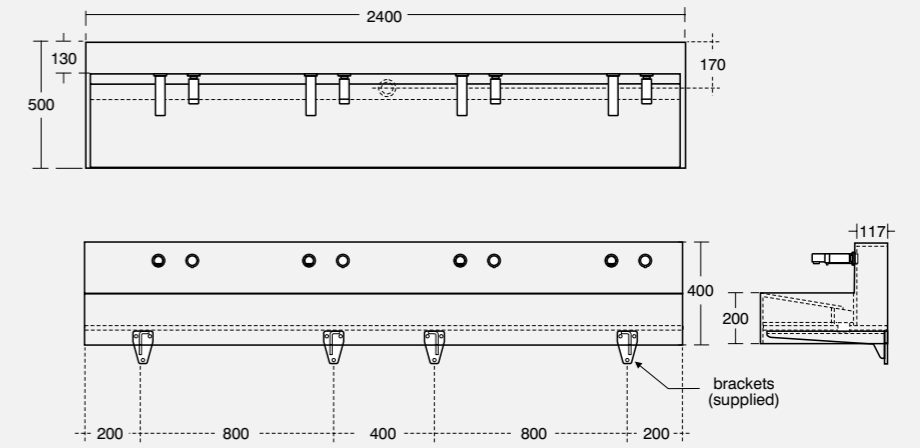

Trough with Upstand

2400mm 4 person
washtrough with
upstand & waste
CODE S063501