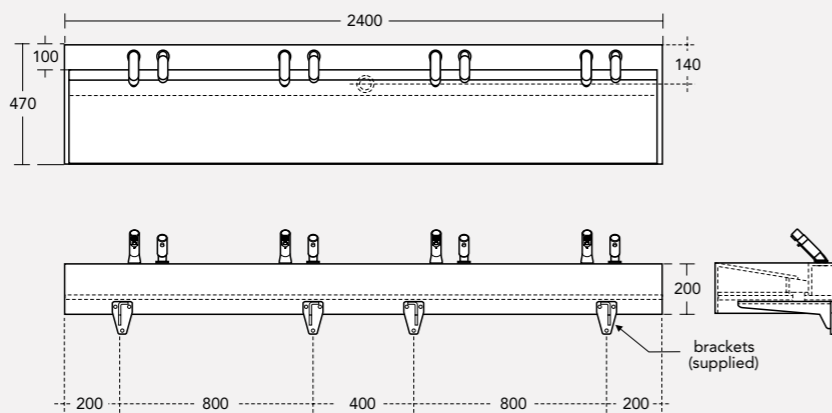

## Trough with Tap Deck

1200mm 2 person  
washtrough with waste  
**CODE S062501**

1800mm 3 person  
washtrough with waste  
**CODE S062601**

2400mm 4 person  
washtrough with waste  
**CODE S062701**