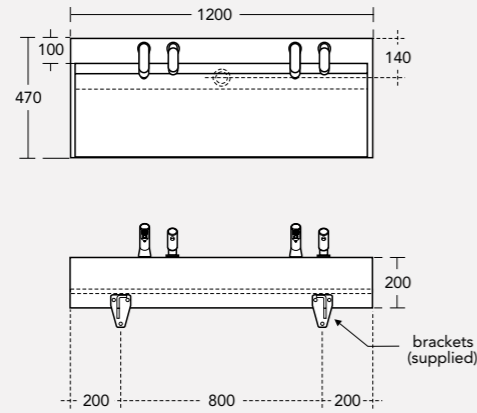

SPECIFICATIONS

Trough with Tap Deck

1200mm 2 person
washtrough with waste
CODE S062501

1800mm 3 person
washtrough with waste
CODE S062601