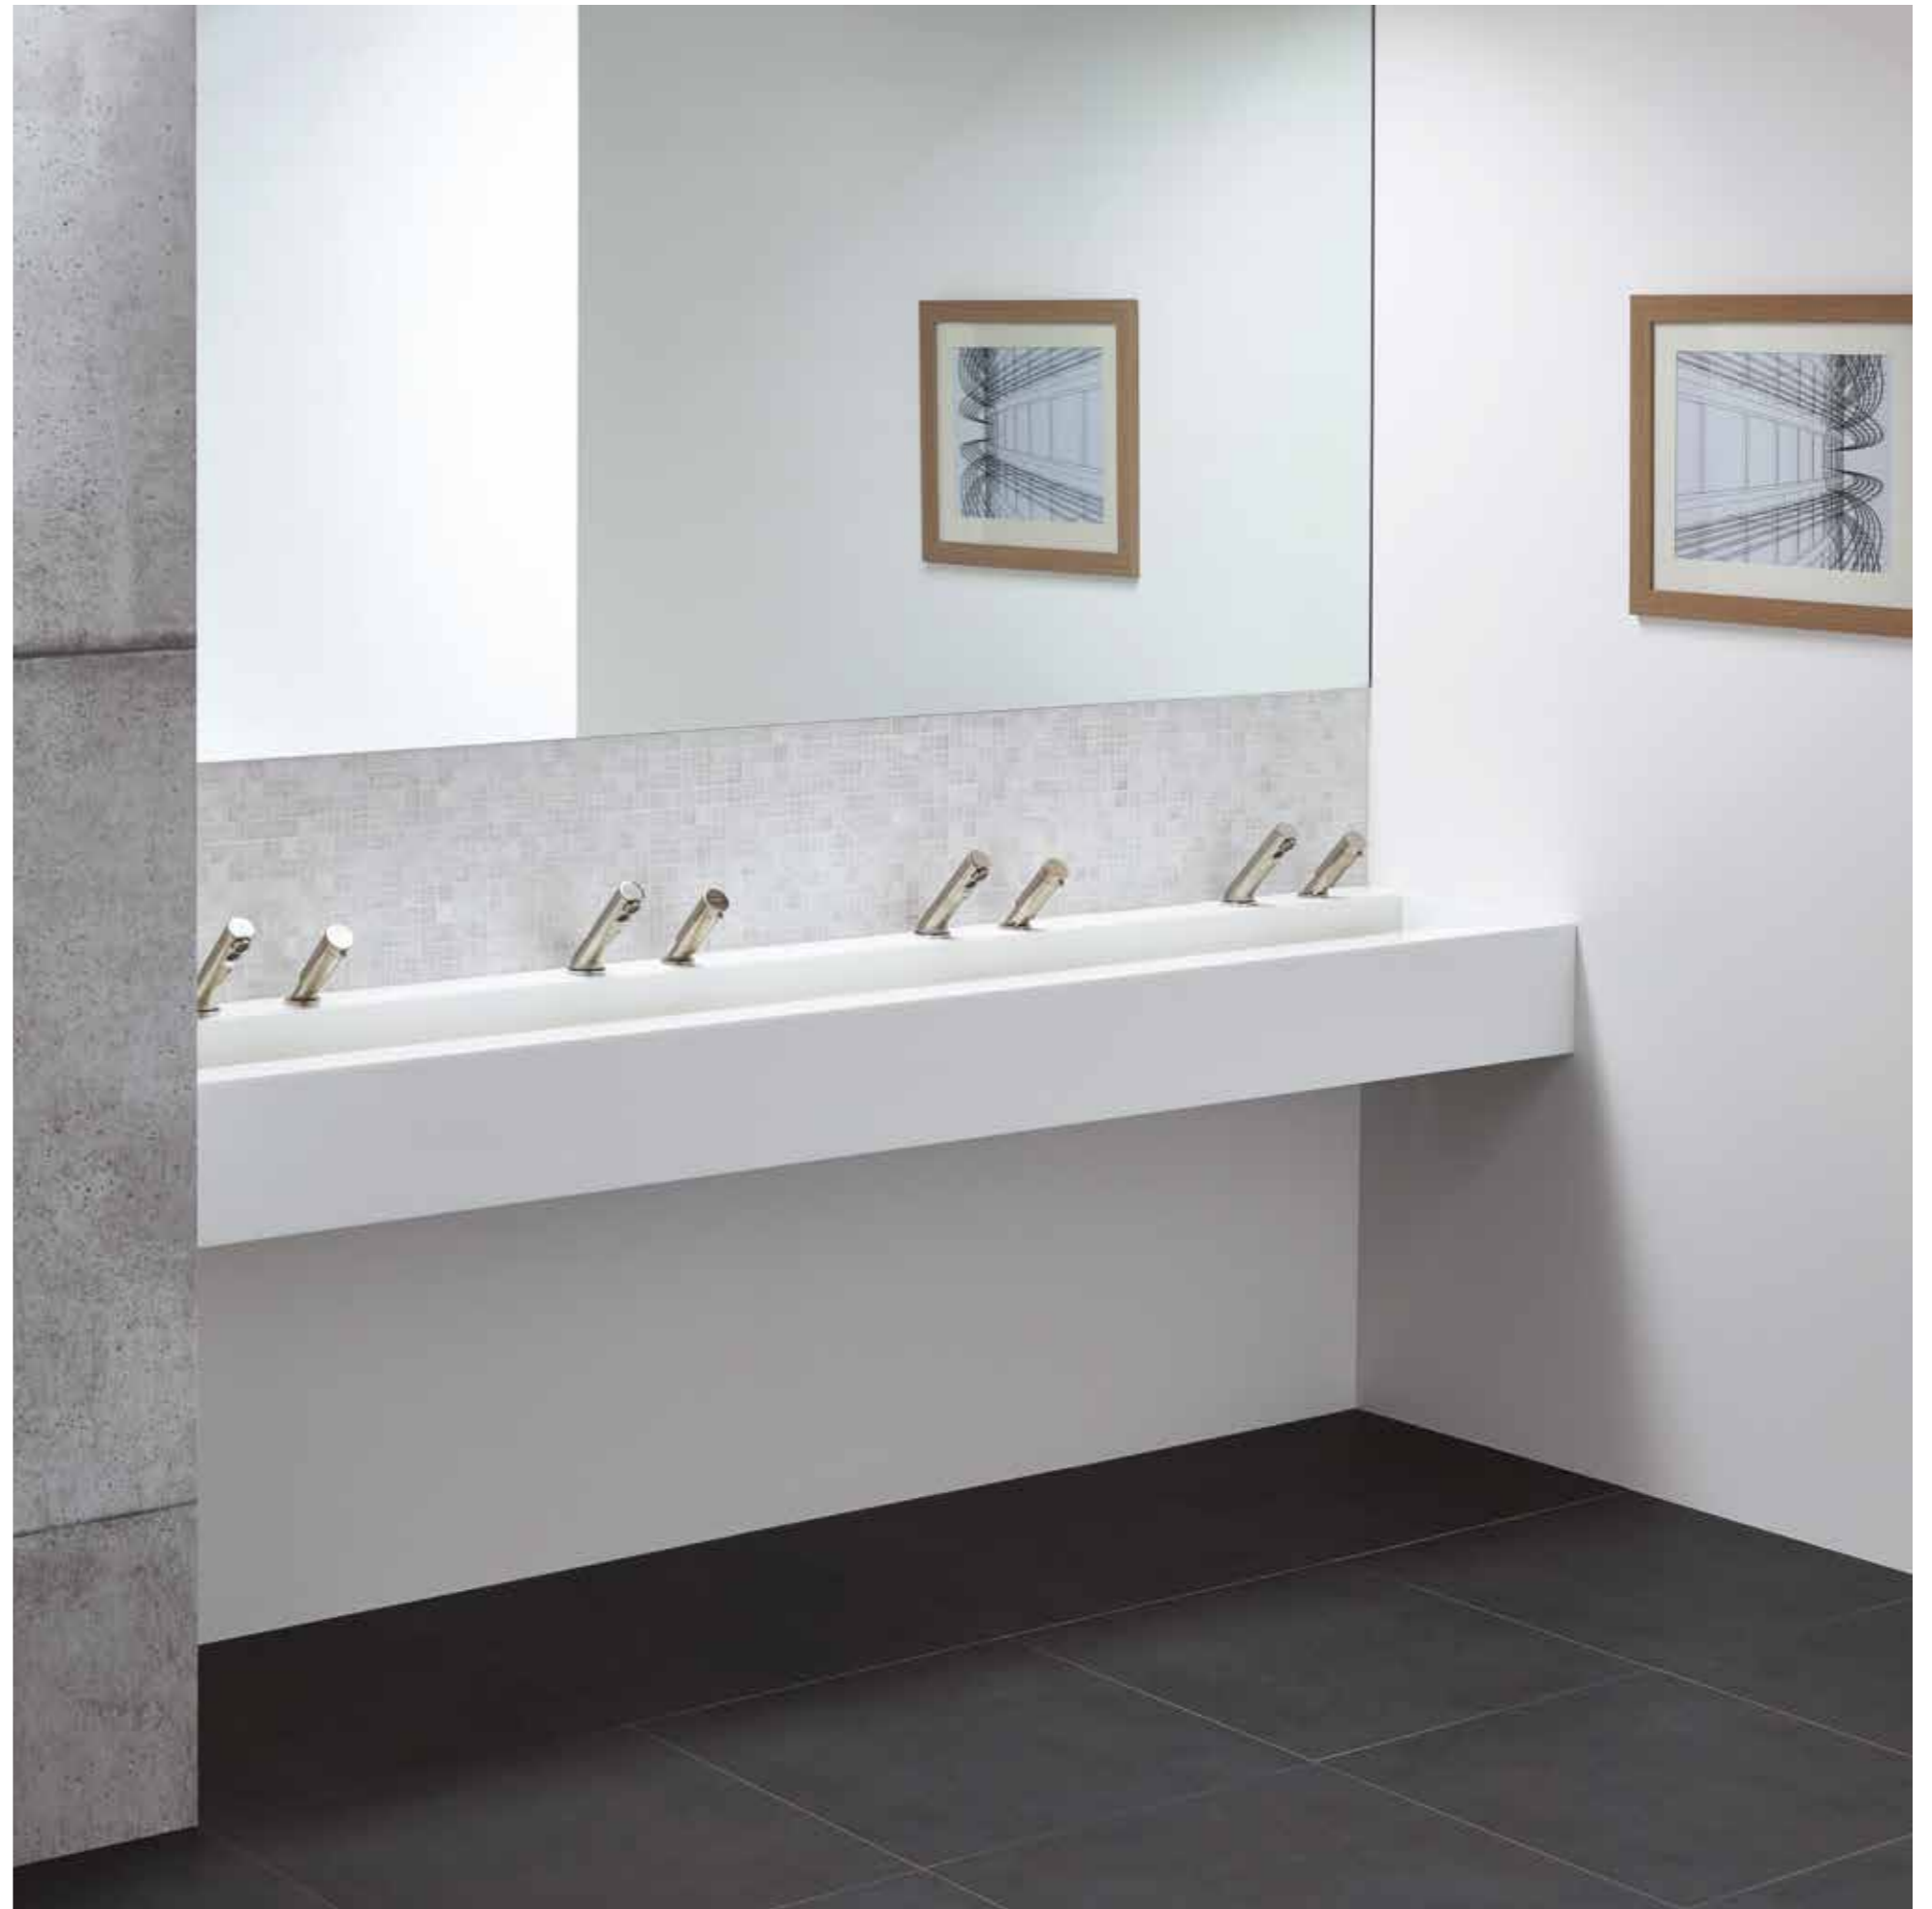

CHOOSE YOUR TROUGH WASH TROUGHS WITH TAP DECK

The option of a wash trough with tap deck gives a space efficient solution to areas of high footfall requiring multiple hand-washing facilities. Select your accompanying brassware and accessories such as water-saving sensorflow taps and integrated soap dispensers for the ultimate in hygienic convenience.

To further this, the surface of every trough in our range is completely non-porous, meaning potentially harmful bacteria is prevented from being absorbed into the material. The perfect solution for areas requiring a high volume of hand washing facilities.