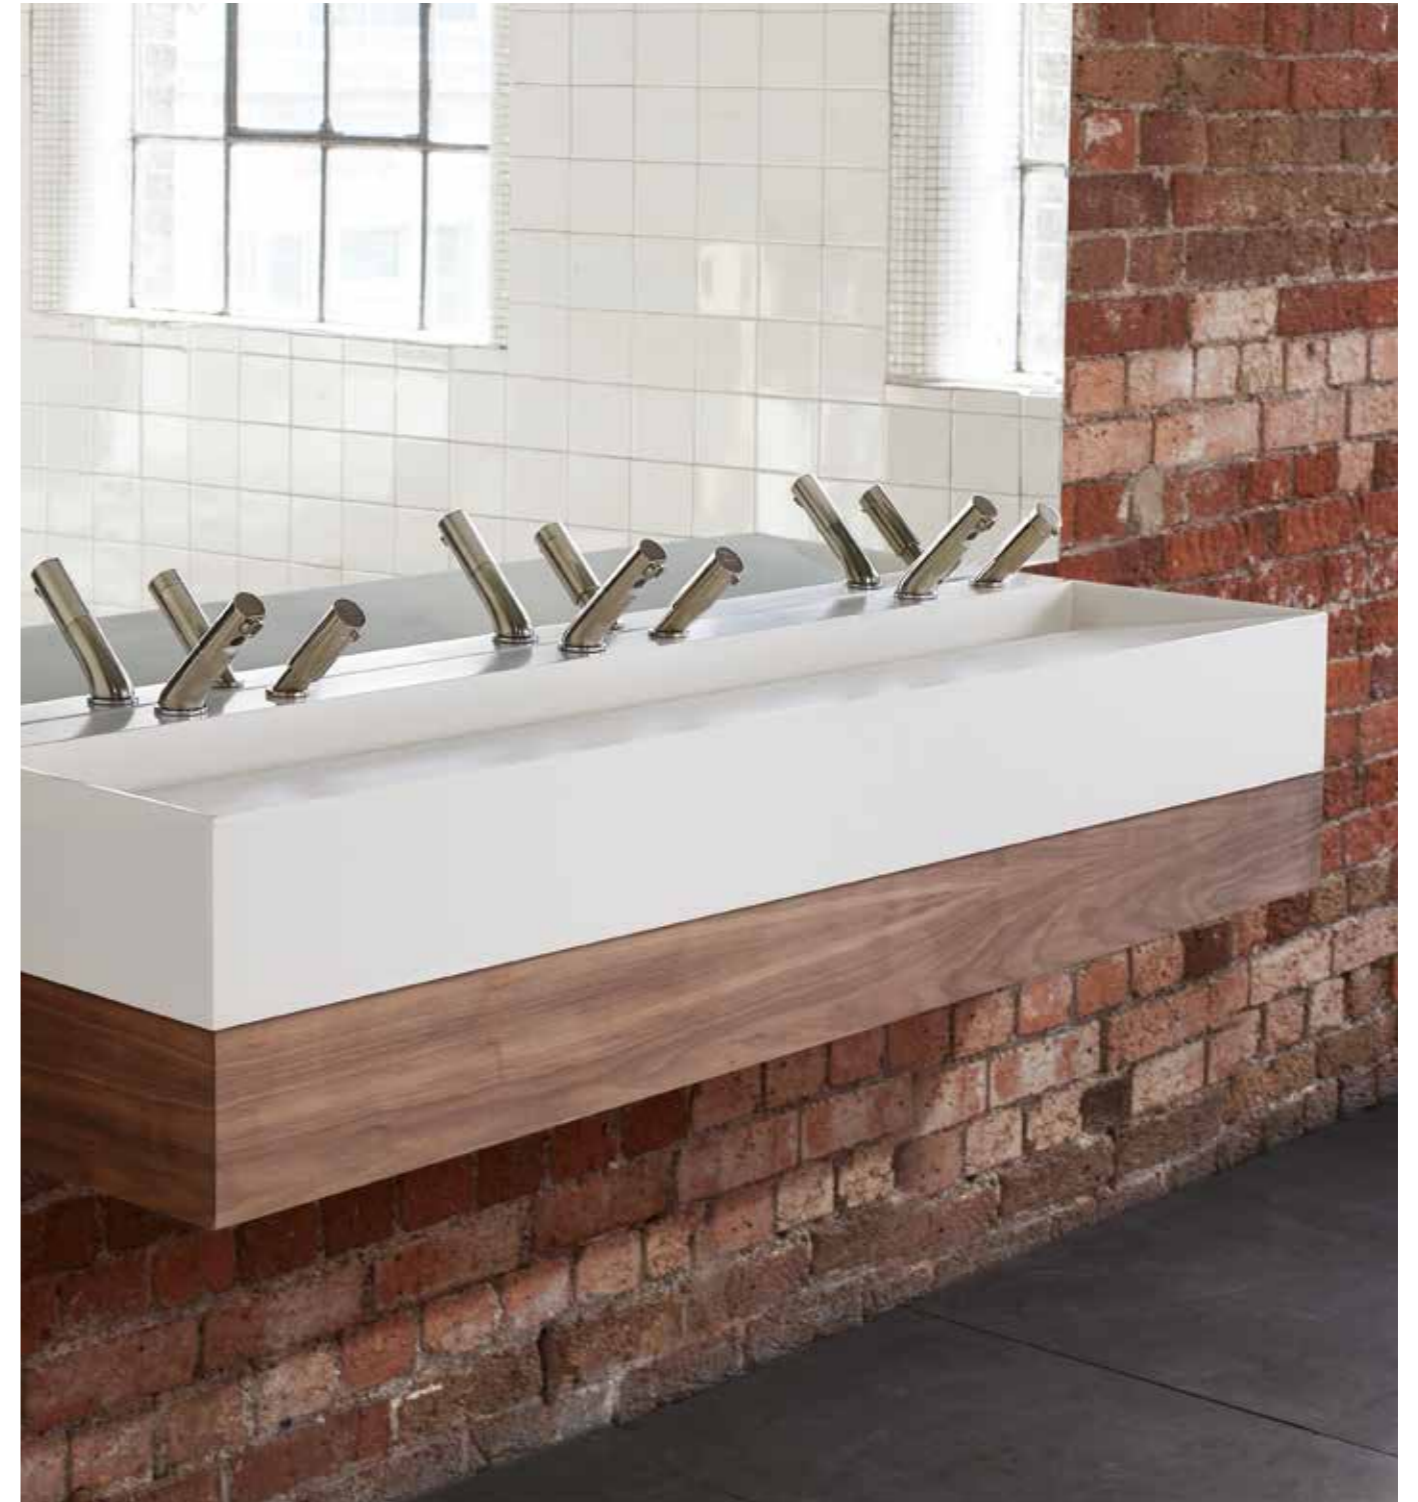

We chose the Silhouette trough with tap deck as a three person trough to match our cubicle facilities. The ability to mount the trough on a custom made wooden base, complimented our industrial ethos and decor perfectly.