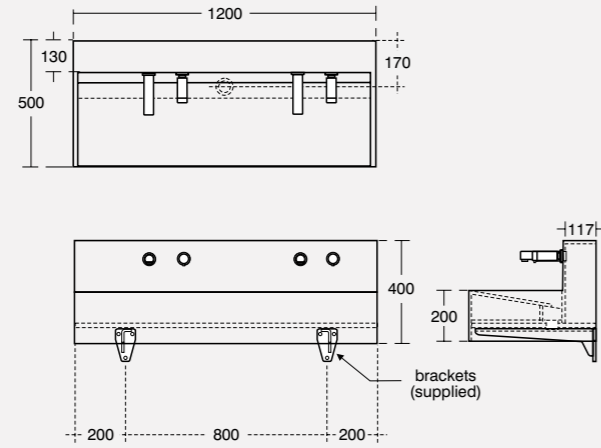

SPECIFICATIONS

Trough with Upstand

1200mm 2 person
washtrough with
upstand & waste
CODE S063301

1800mm 3 person
washtrough with
upstand & waste
CODE S063401