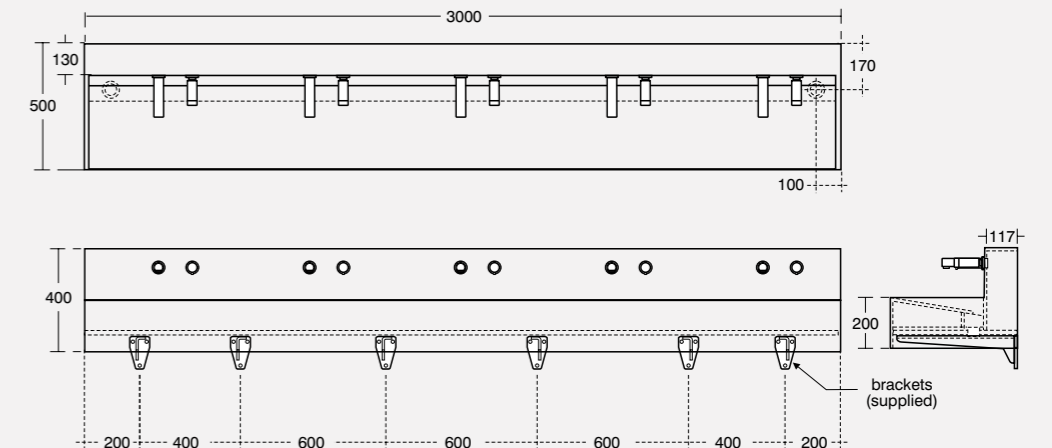

3000mm 5 person
washtrough with
upstand & waste
CODE S063601