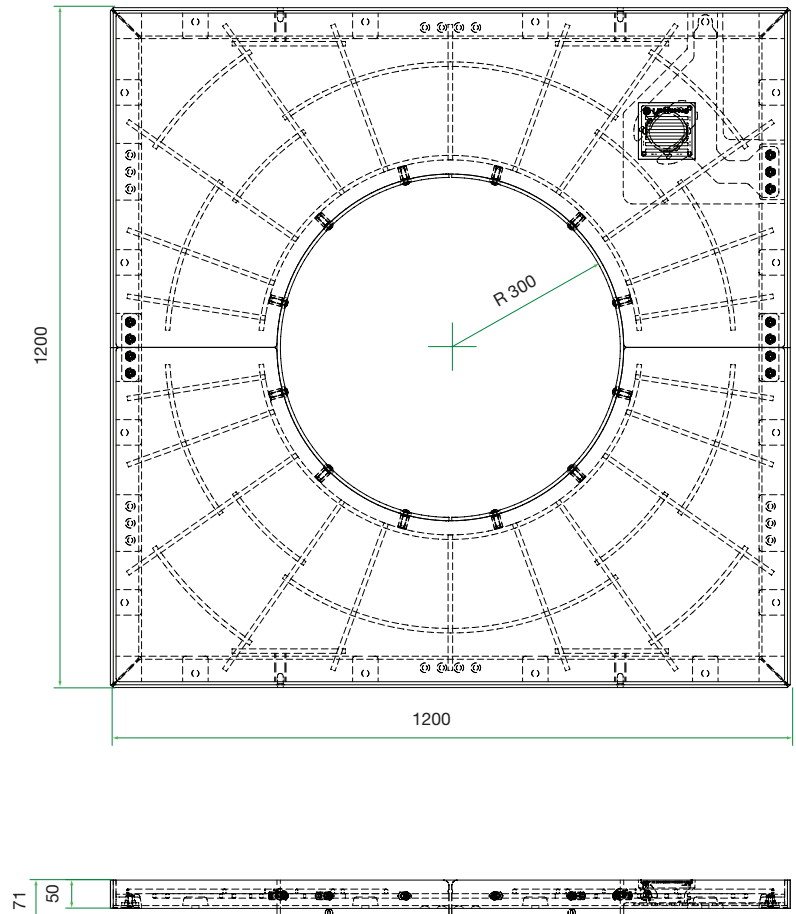

Precast Arboresin DTS Tree Grille

TYPE

Precast Arboresin

CODE

ARBPC12 1200 x 1200mm

MATERIAL

Segments: Steel reinforced Arboresin

LOAD BEARING

Light vehicle overrun only

FINISH

Segments: Various stones available
Frame: Galvanized

COLOUR

A large selection of colours available

WEIGHT

TBA

GreenBlue Urban Ltd
Haywood Way, Hastings, TN35 4PL

www.greenblueurban.com
enquiries@greenblueurban.com

Sales and Service: +44 (0)1424 717797
Technical Assistance: +44 (0)1424 433233