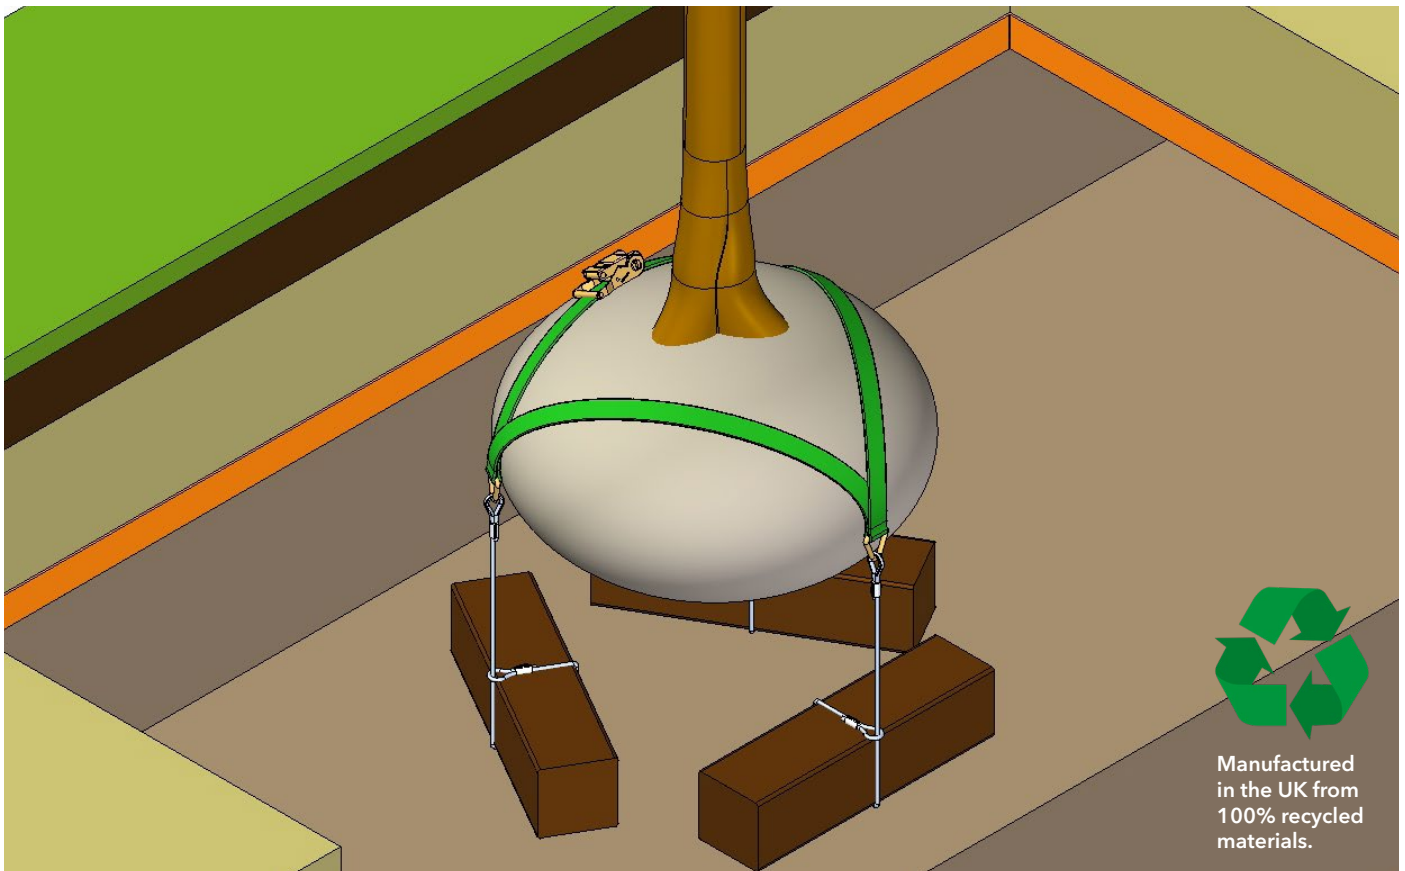

Arborguy

DeadmanTree Anchoring System

Product Overview

This method of securing trees has many advantages over staking and is suitable for large root-balled trees.

The Arborguy 'deadman' system is ideal where there is a risk of damage to underground utilities in the immediate vicinity of the tree pit.

Features

- Effective and out of sight
- Strapping will not cut into the rootball
- Cost saving as no need for mats or timber to protect the rootball

Benefits

- Fully complements GreenBlue Urban packages
- Designed for trees in urban and rural environments

Technical Specification

Code	Max Tree Girth Circ.	Strap Length	Strap Width	Wire Length	Wire Size
SASDMB	40cm	8mtr	35mm	1mtr	6mm

(Kits include 3 anchor wires and 1 strap)

Wire assembly safe working load: 500kg