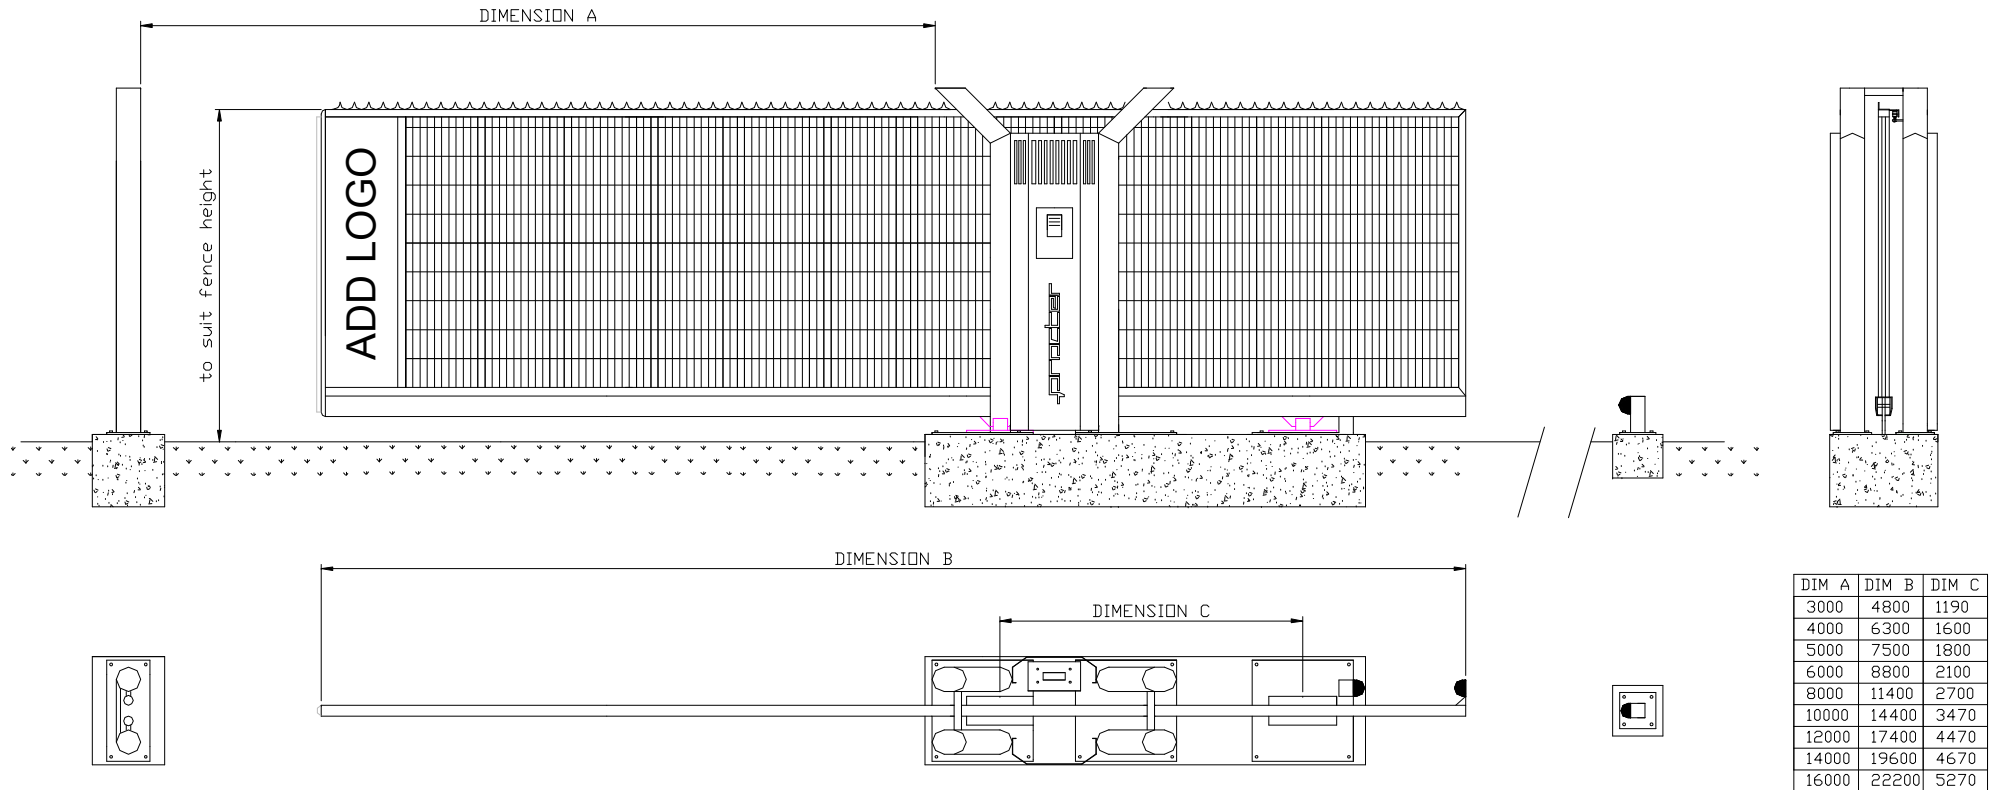

PRO-GLIDE Series 20 Cantilever Welded Mesh Gate

PG20-CM1

Procter Fencing Systems.
Isabella Road,
Garforth
Leeds LS25 2DY
Tel. 0113 287 6282 Fax. 0113 287 6284
enquiries@slidingentrancegates.co.uk
www.slidingentrancegates.co.uk

Procter Fencing Systems.
11. Pantglas Ind Est,
Bedwas
Caerphilly. CF83 8XD
Tel. 02920 882 111 Fax. 02920 888 544
enquiries@slidingentrancegates.co.uk
www.slidingentrancegates.co.uk

PG20-CM1