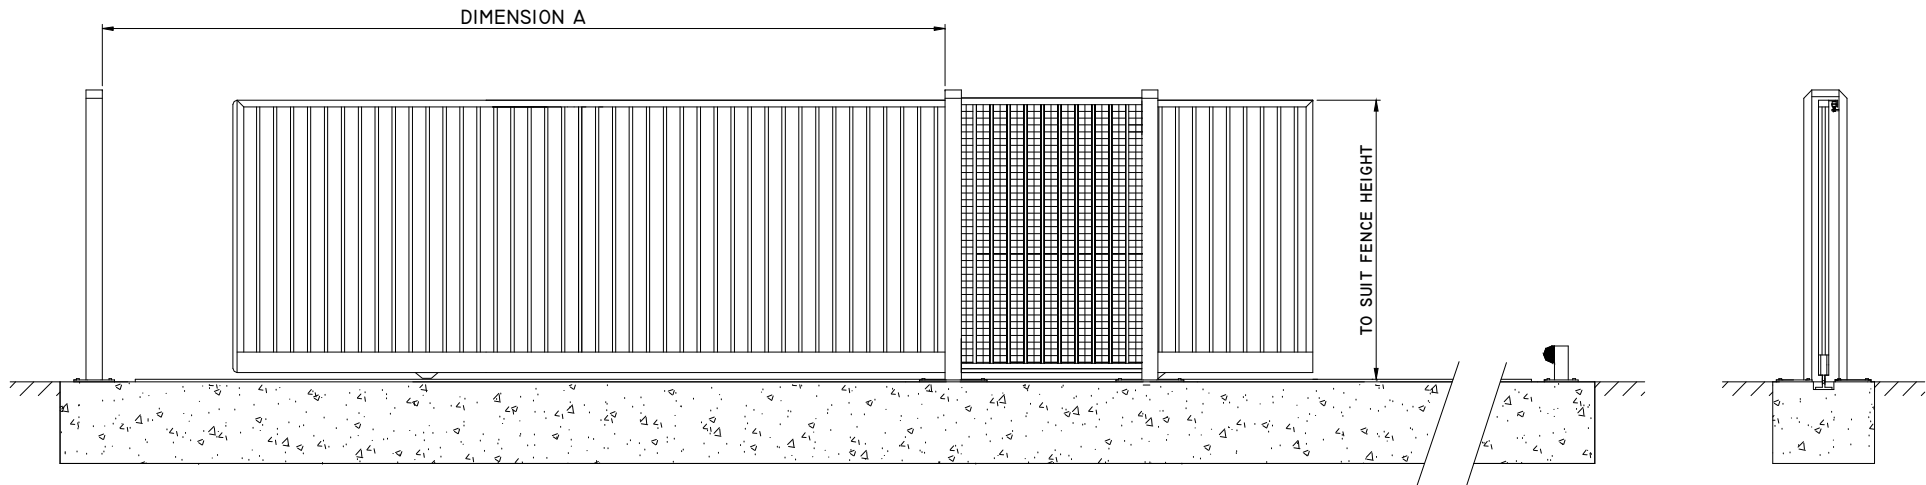

PRO-GLIDE Series 10 Tracked Balustrade Gate

PG10-TB

Procter Fencing Systems.
Isabella Road,
Garforth
Leeds LS25 2DY
Tel. 0113 287 6282 Fax. 0113 287 6284
enquiries@slidingentrancegates.co.uk
www.slidingentrancegates.co.uk

PG10-TB1

DIM A	DIM B	DIM C
3000	3100	7850
4000	4100	10100
5000	5120	12140
6000	6120	14290
7000	7150	16350
8000	8150	18750
9000	9150	20750
10000	10200	22850

Procter Fencing Systems.
 Isabella Road,
 Garforth
 Leeds LS25 2DY
 Tel. 02920 855 756 Fax. 0113 287 6284
 enquiries@slidingentrancegates.co.uk
 www.slidingentrancegates.co.uk