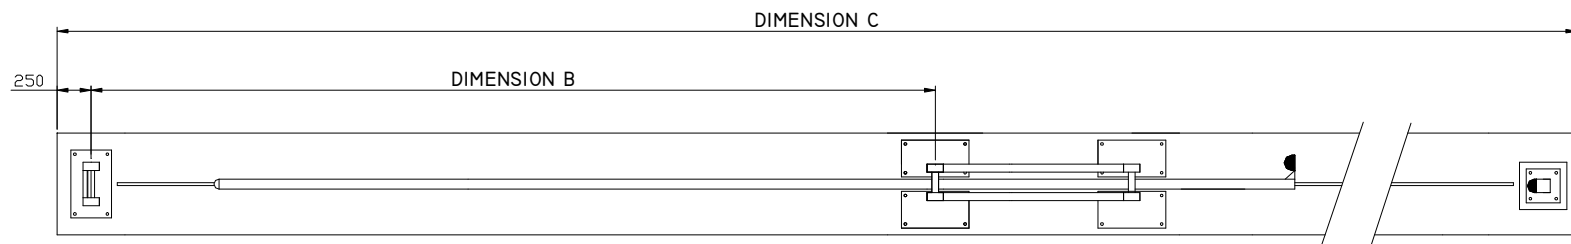

PRO-GLIDE Series 10 Tracked Balustrade Gate

PG10-TB

Procter Fencing Systems.
Isabella Road,
Garforth
Leeds LS25 2DY
Tel. 0113 287 6282 Fax. 0113 287 6284
enquiries@slidingentrancegates.co.uk
www.slidingentrancegates.co.uk

PG10-TB1

DIM A	DIM B	DIM C
3000	3100	7850
4000	4100	10100
5000	5120	12140
6000	6120	14290
7000	7150	16350
8000	8150	18750
9000	9150	20750
10000	10200	22850

Procter Fencing Systems.
 Isabella Road,
 Garforth
 Leeds LS25 2DY
 Tel. 02920 855 756 Fax. 0113 287 6284
 enquiries@slidingentrancegates.co.uk
 www.slidingentrancegates.co.uk