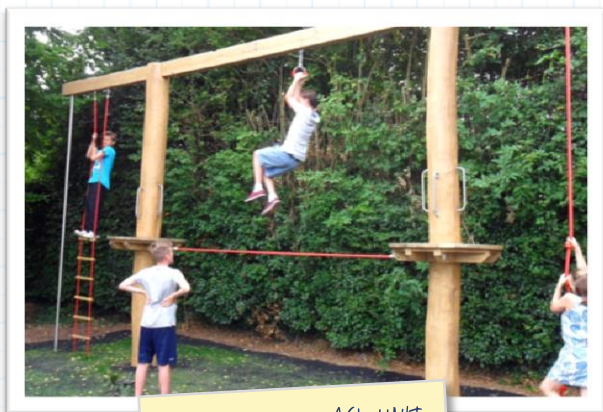

BESPOKE ZIP TRACK UNIT

The wide variety of equipment now in the park allows children and teenagers of all ages to enjoy a day there. The units provide multiple play opportunities and challenge children on a variety of levels including elements of climbing, balancing and sliding. The bespoke Zip Track unit in particular has been popular with older children but can be used by younger children who have the help of an adult.