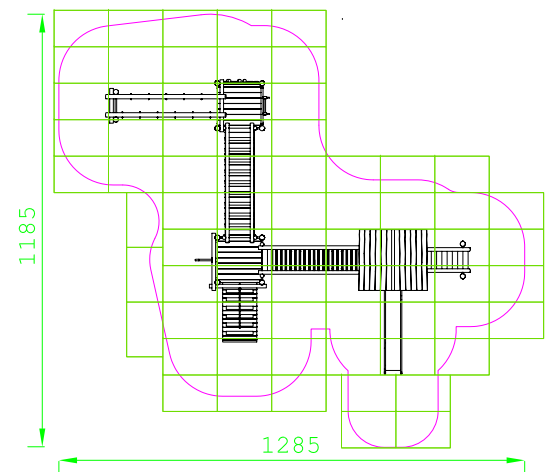

Product Specification Sheet for:
Varioset Tilburg V01224050R

Compliant to EN1176

Product Name	Varioset Tilburg
Product Code	V01224050R
Material	BS EN 350-02 Class 1 Robinia Timber
Product Category	FHS Varioset Multiplay
Age Range	4 +
Product Type	Multiplay Unit
Fixings	Stainless Steel Fixings & Galvanised Plates
Free Space Area m2	85
Free Space Loosefill m2	85
FFH	2.4
Area Required (LxW)	12.85 x 11.55
Grassmat Total (M ²)	108
Edge Length LM	45

Product Description

The platform walkways of the Tilburg act as the centre of this large play installation. The versatile play attachments offer never ending opportunities for children of all ages. The hanging rings, sliding pole, suspended bridge and slide are just some of the features provided.

Plan View
 Not to scale

Company No. SC200761

© Jupiter Play & Leisure Ltd. 2014.

www.jupiterplay.co.uk
info@jupiterplay.co.uk

HEAD OFFICE: 0131 445 7989
 SOUTHERN OFFICE: 0115 969 9859