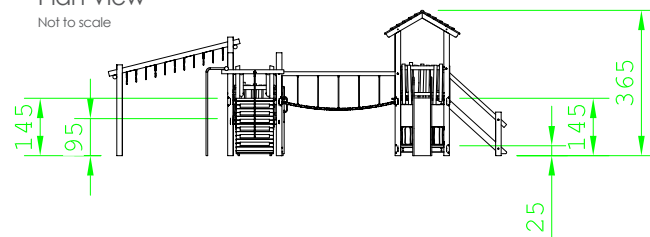

Product Description

The platform walkways of the Tilburg act as the centre of this large play installation. The versatile play attachments offer never ending opportunities for children of all ages. The hanging rings, sliding pole, suspended bridge and slide are just some of the features provided.

Plan View
Not to scale