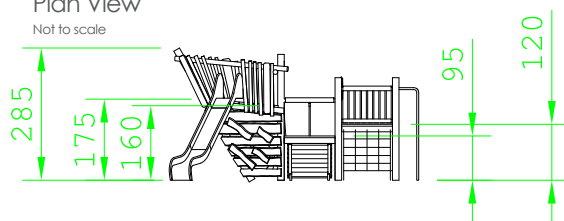

Product Specification Sheet for:
Varioset Playship Fohr V01140050R

Compliant to EN1176

Product Name	Varioset Playship Fohr
Product Code	V01140050R
Material	BS EN 350-02 Class 1 Robinia Timber
Product Category	FHS Varioset Multiplay
Age Range	3+
Product Type	Multisplay
Fixings	Stainless Steel Fixings & Galvanised Plates
Free Space Area m2	48
Free Space Loosefill m2	48
FFH	1.75
Area Required (LxW)	8.6 x 8.3
Grassmat Total (M ²)	62
Edge Length LM	29

Plan View
 Not to scale

Product Description

The playship Fohr is an excellent ship suitable for smaller spaces. Although smaller than the larger ships in the range, the Fohr does not lack in play value. Included is a slide, climbing net and sand play items to create a real ship wreck experience for children.