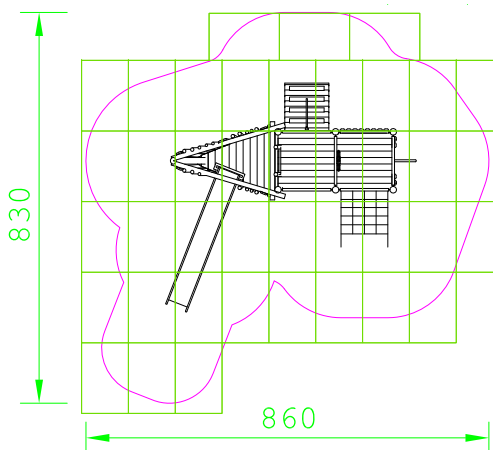

Product Specification Sheet for:
Varioset Playship Fohr V01140050R

Compliant to EN1176

Product Name	Varioset Playship Fohr
Product Code	V01140050R
Material	BS EN 350-02 Class 1 Robinia Timber
Product Category	FHS Varioset Multiplay
Age Range	3+
Product Type	Multisplay
Fixings	Stainless Steel Fixings & Galvanised Plates
Free Space Area m2	48
Free Space Loosefill m2	48
FFH	1.75
Area Required (LxW)	8.6 x 8.3
Grassmat Total (M ²)	62
Edge Length LM	29

Plan View
 Not to scale

Product Description

The playship Fohr is an excellent ship suitable for smaller spaces. Although smaller than the larger ships in the range, the Fohr does not lack in play value. Included is a slide, climbing net and sand play items to create a real ship wreck experience for children.