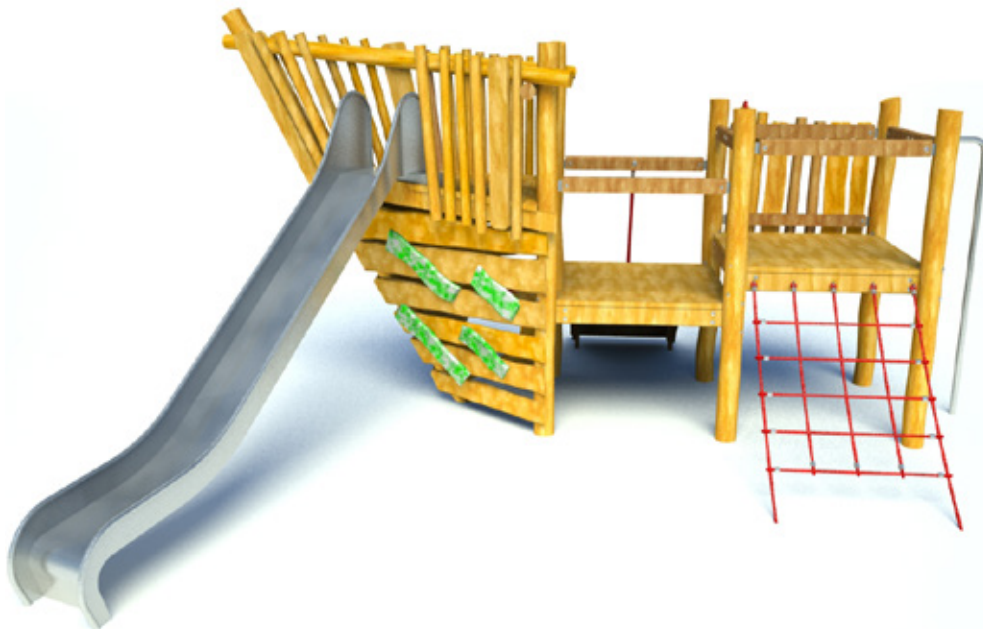

Product Specification Sheet for:
Varioset Playship Fohr V01140050R

Compliant to EN1176

Product Name	Varioset Playship Fohr
Product Code	V01140050R
Material	BS EN 350-02 Class 1 Robinia Timber
Product Category	FHS Varioset Multiplay
Age Range	3+
Product Type	Multisplay
Fixings	Stainless Steel Fixings & Galvanised Plates
Free Space Area m2	48
Free Space Loosefill m2	48
FFH	1.75
Area Required (LxW)	8.6 x 8.3
Grassmat Total (M ²)	62
Edge Length LM	29

Plan View
 Not to scale

Product Description

The playship Fohr is an excellent ship suitable for smaller spaces. Although smaller than the larger ships in the range, the Fohr does not lack in play value. Included is a slide, climbing net and sand play items to create a real ship wreck experience for children.