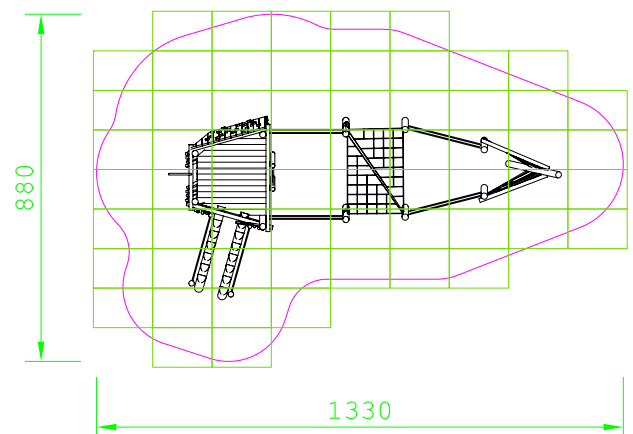

Product Specification Sheet for:  
**Play Ship Texel 907112020R**

Compliant to EN1176

Product Name	Play ship Texel
Product Code	907112020R
Material	BS EN 350-02 Class 1 Robinia Timber
Product Category	FHS Themed Playgrounds
Age Range	4 +
Product Type	Multiplay Unit
Fixings	Stainless Steel Fixings & Galvanised Plates
Free Space Area m2	78
Free Space Loosefill m2	78
FFH	1.85
Area Required (LxW)	8.8 x 13.3
Grassmat Total (M <sup>2</sup> )	93
Edge Length LM	36

Plan View  
 Not to scale

**Product Description**

This is a multiplay ship with a difference. With the introduction of rope play and climbing, this large unit allows a large number of children to play at once. The rope and climbing elements challenge children at various heights and can be installed on to sand or water.