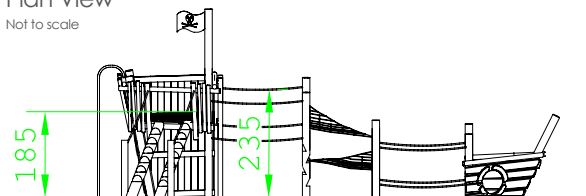

Product Specification Sheet for:  
**Play Ship Texel 907112020R**

Compliant to EN1176

Product Name	Play ship Texel
Product Code	907112020R
Material	BS EN 350-02 Class 1 Robinia Timber
Product Category	FHS Themed Playgrounds
Age Range	4 +
Product Type	Multiplay Unit
Fixings	Stainless Steel Fixings & Galvanised Plates
Free Space Area m2	78
Free Space Loosefill m2	78
FFH	1.85
Area Required (LxW)	8.8 x 13.3
Grassmat Total (M <sup>2</sup> )	93
Edge Length LM	36

Plan View  
 Not to scale

**Product Description**

This is a multiplay ship with a difference. With the introduction of rope play and climbing, this large unit allows a large number of children to play at once. The rope and climbing elements challenge children at various heights and can be installed on to sand or water.