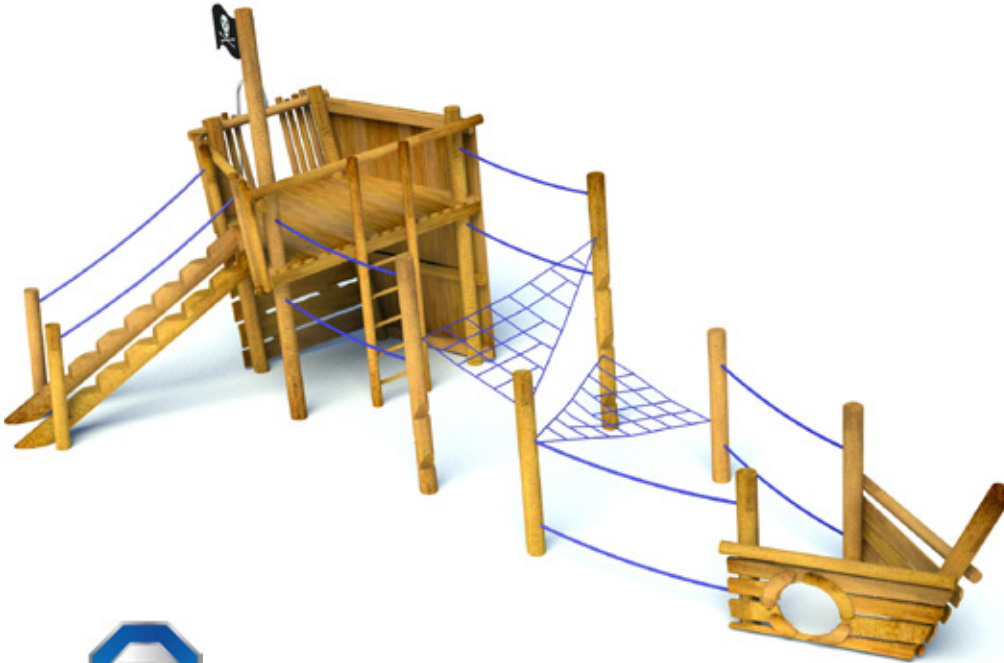

Product Specification Sheet for:  
**Play Ship Texel 907112020R**

Compliant to EN1176

Product Name	Play ship Texel
Product Code	907112020R
Material	BS EN 350-02 Class 1 Robinia Timber
Product Category	FHS Themed Playgrounds
Age Range	4 +
Product Type	Multiplay Unit
Fixings	Stainless Steel Fixings & Galvanised Plates
Free Space Area m2	78
Free Space Loosefill m2	78
FFH	1.85
Area Required (LxW)	8.8 x 13.3
Grassmat Total (M <sup>2</sup> )	93
Edge Length LM	36

Plan View  
 Not to scale

**Product Description**

This is a multiplay ship with a difference. With the introduction of rope play and climbing, this large unit allows a large number of children to play at once. The rope and climbing elements challenge children at various heights and can be installed on to sand or water.