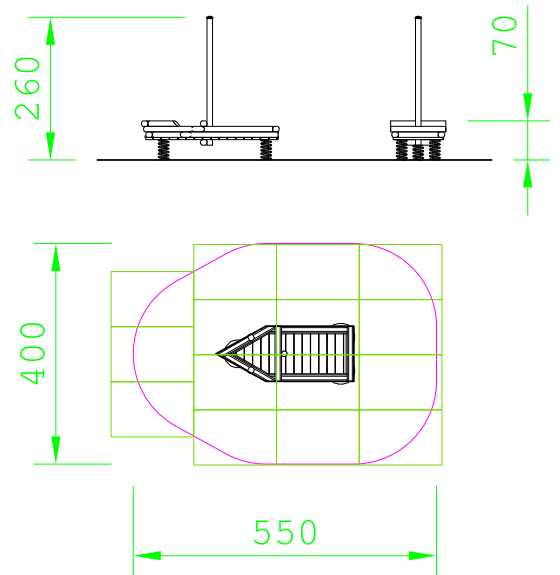

Product Specification Sheet for:
Themed Play Dinghy 907121110R

Compliant to EN1176

| | |
|-------------------------|---|
| Product Name | Themed Play Dinghy |
| Product Code | 907121110R |
| Material | BS EN 350-02 Class 1 Robinia Timber |
| Product Category | FHS Themed Play |
| Age Range | 3 + |
| Product Type | Themed Play |
| Fixings | Stainless Steel Fixings & Galvanised Plates |
| Free Space Area m2 | 18.5 |
| Free Space Loosefill m2 | 18.5 |
| FFH | 0.7 |
| Area Required (LxW) | 4.4 x 5.5 |
| Grassmat Total (M²) | 22.5 |
| Edge Length LM | 16 |

Plan View
 Not to scale

Product Description

As one of the smaller items in our ships and boats range, the Dinghy is the perfect addition to a themed play space with a small amount of space and budget available. The boat sits on springs to allow children to stimulate active role play.