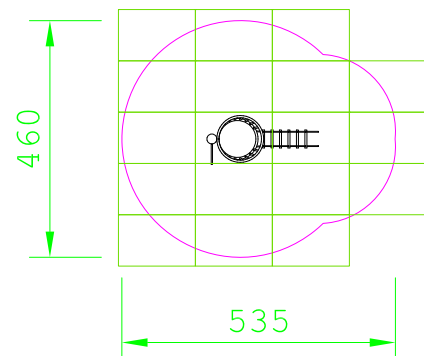

Product Description

No pirate themed playground is complete without a crow's nest. Situated alongside a ship, the crow's nest will encourage children to accept the challenge and climb up the pole to the lookout platform. The large timber post can also be adapted in colour to suit the theme.

Plan View
Not to scale