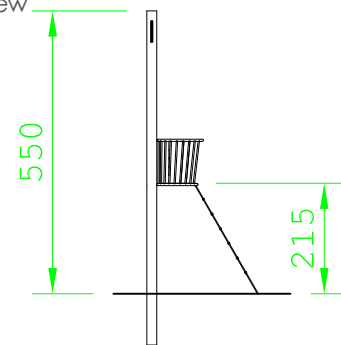

Product Description

No pirate themed playground is complete without a crow's nest. Situated alongside a ship, the crow's nest will encourage children to accept the challenge and climb up the pole to the lookout platform. The large timber post can also be adapted in colour to suit the theme.

Plan View
Not to scale