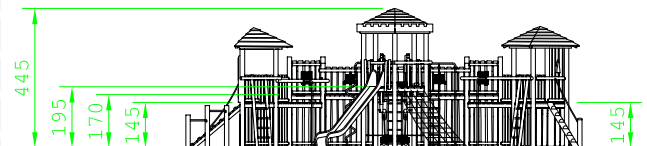

Product Specification Sheet for:
Varioset Windeck V01244050R

Compliant to EN1176

Product Name	Varioset Windeck
Product Code	V01244050R
Material	BS EN 350-02 Class 1 Robinia Timber
Product Category	FHS Varioset Multiplay
Age Range	6 +
Product Type	Multiplay Unit
Fixings	Stainless Steel Fixings & Galvanised Plates
Free Space Area m2	153
Free Space Loosefill m2	153
FFH	2.55
Area Required (LxW)	17.3 x 15.75
Grassmat Total (M ²)	216
Edge Length LM	67

Plan View
 Not to scale

Product Description

A castle themed play space is the perfect solution for a play space in any area. The Windeck challenges children of all ages with its climbing ramp, nets, slide and castle theme. Explorers can get underneath the platforms and hide behind walls or even peek out through the windows.