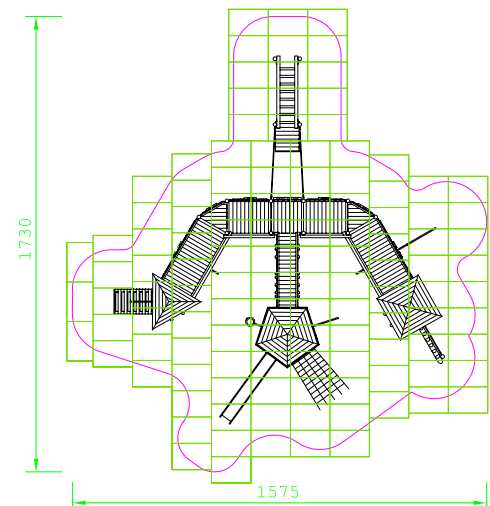

Product Specification Sheet for:
Varioset Windeck V01244050R

Compliant to EN1176

Product Name	Varioset Windeck
Product Code	V01244050R
Material	BS EN 350-02 Class 1 Robinia Timber
Product Category	FHS Varioset Multiplay
Age Range	6 +
Product Type	Multiplay Unit
Fixings	Stainless Steel Fixings & Galvanised Plates
Free Space Area m2	153
Free Space Loosefill m2	153
FFH	2.55
Area Required (LxW)	17.3 x 15.75
Grassmat Total (M ²)	216
Edge Length LM	67

Plan View
 Not to scale

Product Description

A castle themed play space is the perfect solution for a play space in any area. The Windeck challenges children of all ages with its climbing ramp, nets, slide and castle theme. Explorers can get underneath the platforms and hide behind walls or even peek out through the windows.