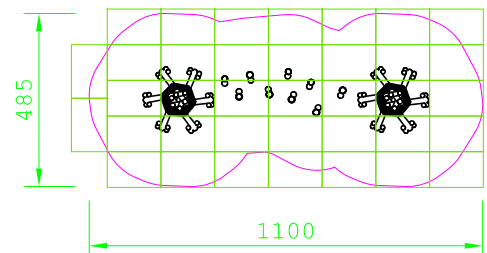

Product Specification Sheet for:  
**Teepee Course Little Path 907224350R**

Compliant to EN1176

Product Name	Teepee Course Little Path
Product Code	907224350R
Material	BS EN 350-02 Class 1 Robinia Timber
Product Category	FHS Themed Playgrounds
Age Range	3 +
Product Type	Climbing and Balancing
Fixings	Stainless Steel Fixings & Galvanised Plates
Free Space Area m2	45
Free Space Loosefill m2	45
FFH	0.5
Area Required (LxW)	4.85 x 11
Grassmat Total (M²)	55
Edge Length LM	28

Plan View  
 Not to scale

**Product Description**

This item is a modern twist on traditional stepping stilts. Custom made to suit the ground level or colour scheme; this stilts course can enhance an Indian theme space within a natural environment. Children can jump from post to post or smaller children can play with parental assistance.