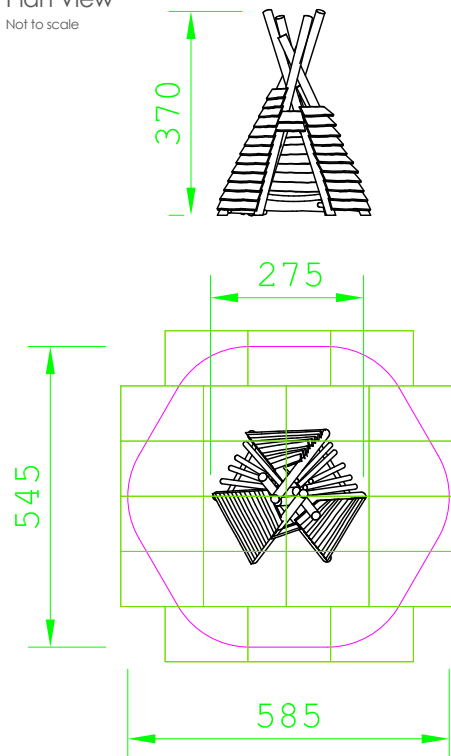

Product Description

The Teepee Little Wolf is a large play house which adds excitement to an Indian play area. The house can also act as a resting place for those looking to seek shelter from the busy play area. The large ropes included inside add a feel for adventure and create unique seating areas.

Plan View
Not to scale