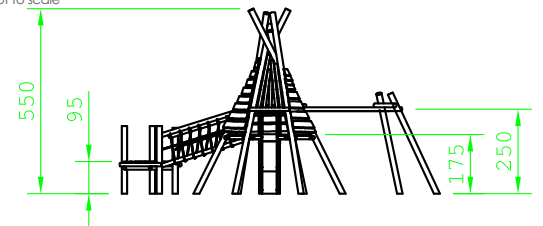

Product Specification Sheet for:
Teepee Great Crow 907224100R

Compliant to EN1176

Product Name	Teepee Great Crow
Product Code	907224100R
Material	BS EN 350-02 Class 1 Robinia Timber
Product Category	FHS Themed Playgrounds
Age Range	5 +
Product Type	Multiplay Unit
Fixings	Stainless Steel Fixings & Galvanised Plates
Free Space Area m2	76
Free Space Loosefill m2	76
FFH	2.5
Area Required (LxW)	11.05 x 12.55
Grassmat Total (M ²)	93
Edge Length LM	39

Plan View
 Not to scale

Product Description

This Teepee will convert older children back to a world of imaginative play. In keeping with an Indian theme, the unit provides challenge and excitement in all areas. Children can climb up the inside to the sheltered platform or move along the hanging bars to develop strength.