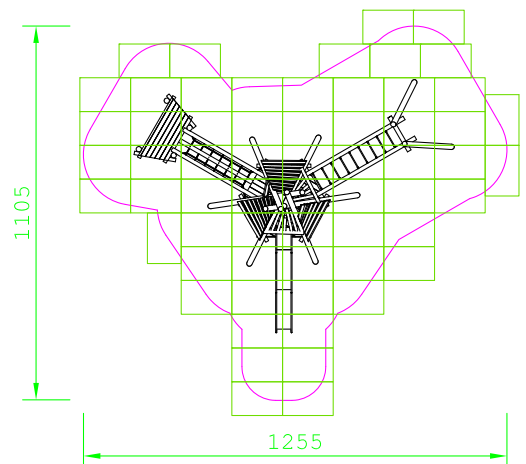

Product Specification Sheet for:
Teepee Great Crow 907224100R

Compliant to EN1176

Product Name	Teepee Great Crow
Product Code	907224100R
Material	BS EN 350-02 Class 1 Robinia Timber
Product Category	FHS Themed Playgrounds
Age Range	5 +
Product Type	Multiplay Unit
Fixings	Stainless Steel Fixings & Galvanised Plates
Free Space Area m2	76
Free Space Loosefill m2	76
FFH	2.5
Area Required (LxW)	11.05 x 12.55
Grassmat Total (M ²)	93
Edge Length LM	39

Plan View
 Not to scale

Product Description

This Teepee will convert older children back to a world of imaginative play. In keeping with an Indian theme, the unit provides challenge and excitement in all areas. Children can climb up the inside to the sheltered platform or move along the hanging bars to develop strength.