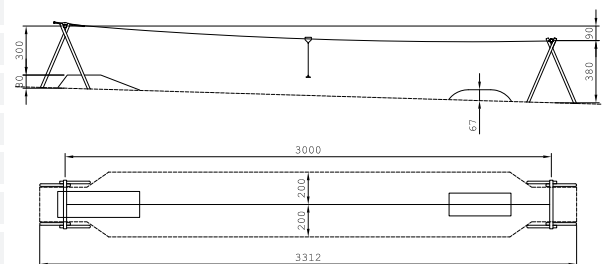

Product Description

Moving equipment is a key addition to a leisure area for pre-teens and adolescents. Our double cable way allows young people to challenge themselves as well as each other.

Company No. SC200761

© Jupiter Play & Leisure Ltd. 2014.

www.jupiterplay.co.uk
info@jupiterplay.co.uk

HEAD OFFICE: 0131 445 7989
SOUTHERN OFFICE: 0115 969 9859