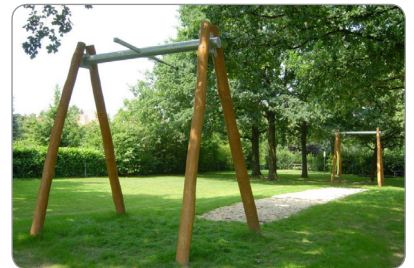

Product Specification Sheet for:
30m Cableway with Platform 90143000R

Compliant to EN1176

Product Name	Cableway 30m with Platform
Product Code	90143000R
Material	BS EN 350-02 Class 1 Robinia Timber
Product Category	FHS Moving Equipment
Age Range	6 to 14
Product Type	Single User Cableway
Fixings	Stainless Steel Fixings & Galvanised Plates
Free Space Area m2	119
Free Space Loosefill m2	119
FFH	1
Area Required (LxW)	4 x 32.75
Grassmat Total (M ²)	51
Edge Length LM	70

Plan View
 Not to scale

Product Description

Moving equipment is a key addition to a leisure area for pre-teens and adolescents. Our cable way allows young people to challenge themselves as well as each other.