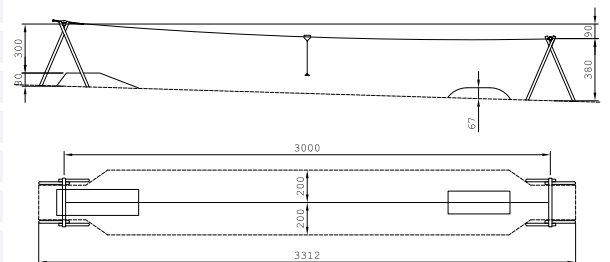

Compliant to EN1176

Product Name	Cableway 30m with Platform
Product Code	90143000R
Material	BS EN 350-02 Class 1 Robinia Timber
Product Category	FHS Moving Equipment
Age Range	6 to 14
Product Type	Single User Cableway
Fixings	Stainless Steel Fixings & Galvanised Plates
Free Space Area m2	119
Free Space Loosefill m2	119
FFH	1
Area Required (LxW)	4 x 32.75
Grassmat Total (M²)	51
Edge Length LM	70

Plan View
Not to scale