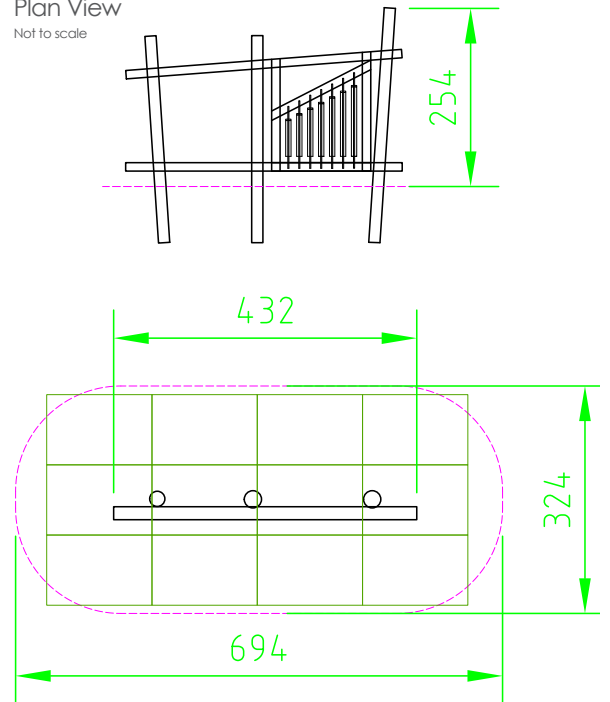

Product Specification Sheet for:
Music Wall 920811810R

Compliant to EN1176

Product Name	Music Wall
Product Code	920811810R
Material	BS EN 350-02 Class 1 Robinia Timber
Product Category	FHS Sensory Play
Age Range	3 +
Product Type	Sensory Play
Fixings	Stainless Steel Fixings & Galvanised Plates
Free Space Area m2	21
Free Space Loosefill m2	21
FFH	n/a
Area Required (LxW)	9.9 x 3.2
Grassmat Total (M ²)	18
Edge Length LM	18

Plan View
 Not to scale

Product Description

This music wall combines sensory play with natural hand crafted timber posts. Children of all abilities can play alone or with an adult to make chimes from the musical tubes. Each of the posts on the wall can be adapted in colour to enhance sensory experience.