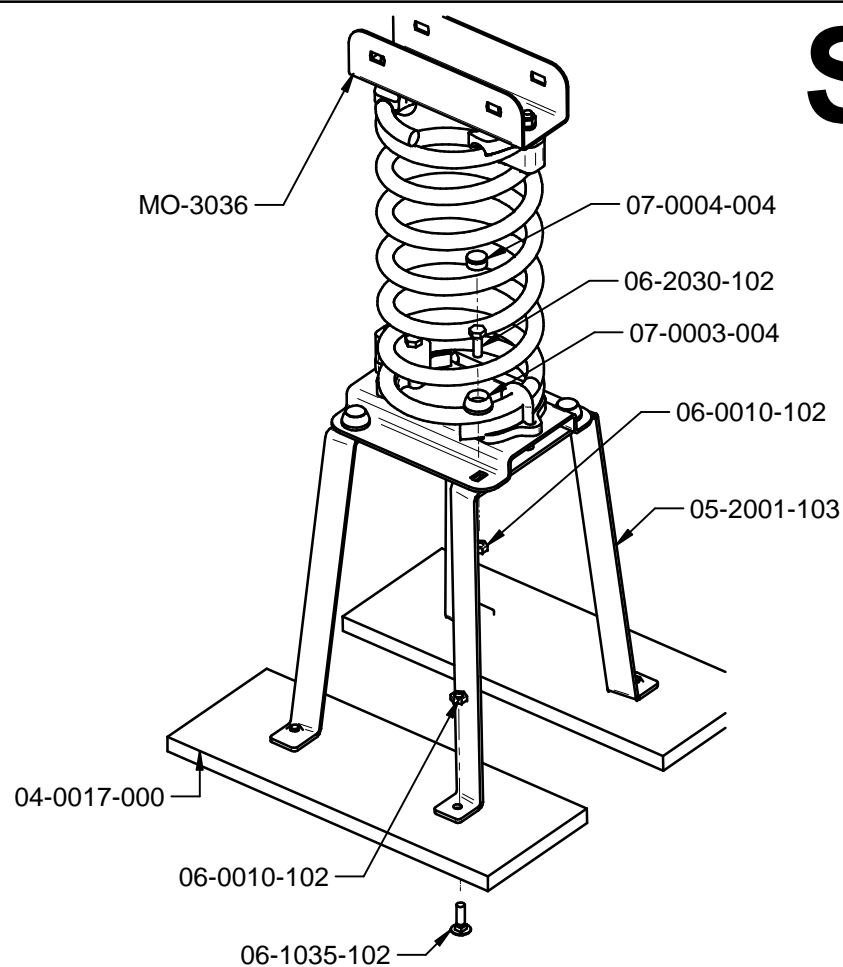

PAJARITA

Spring Swing Paper Bird

Ressort Cocotte

PLA002

2/3

009-18-0000509-4

SB