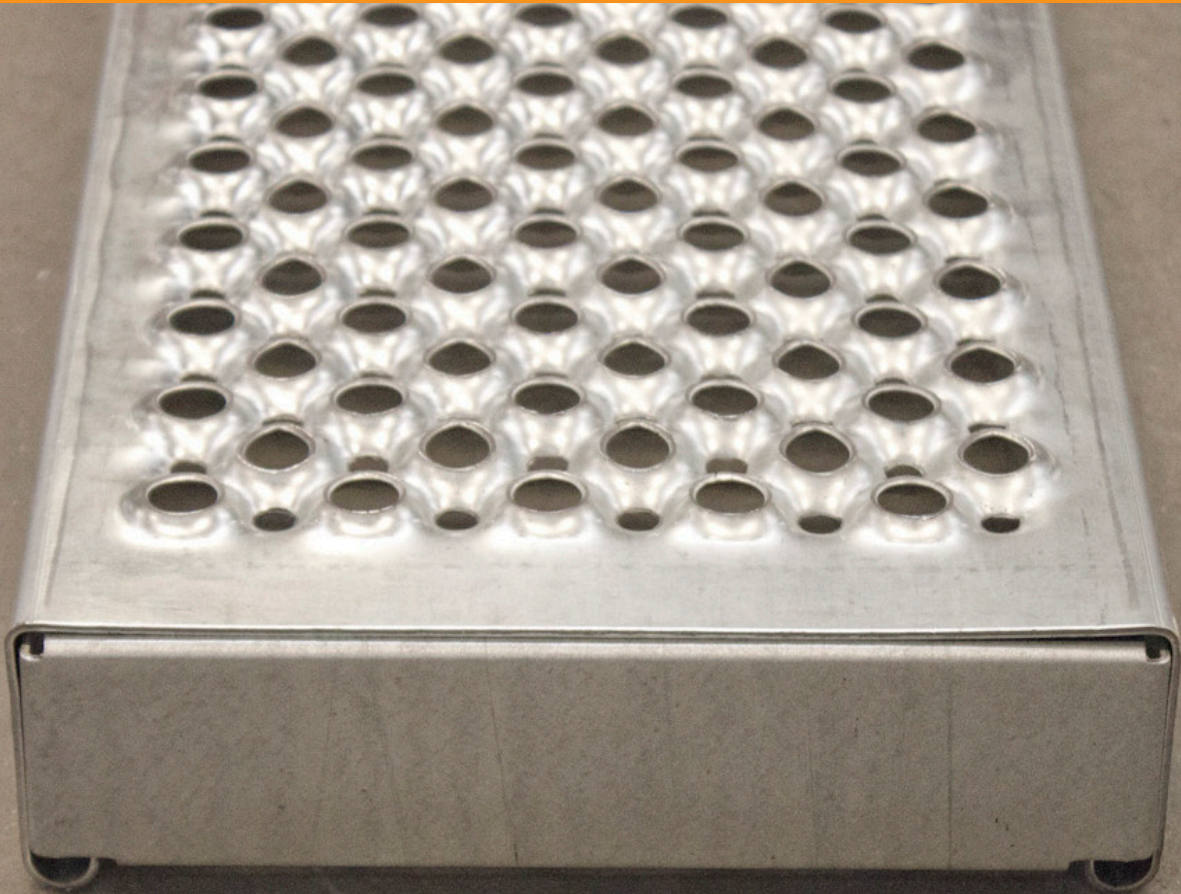

Galvanised Steel Batten

THE SAFE REPLACEMENT FOR TIMBER

**Available in 8, 6 and 4 ft
lengths to suit various
Cuplock/Kwikstage systems.**

(Please advise exact metric lengths when ordering)

**Manufactured in mill
galvanised carbon steel.**

MANUFACTURED
IN EUROPE

PcP. is a recognized supplier of scaffold planks throughout Europe. One of our main tasks is to meet the requirements of both customers and the national authorities

BENEFITS:

- Suitable for Omega Type Transoms
- Patented Teardrop design
- Interchangeable with timber boards
- Replaceable end plates
- Identifiable stamping available for bulk orders
- Slip resistant surface
- Constant weight wet or dry
- Eco friendly