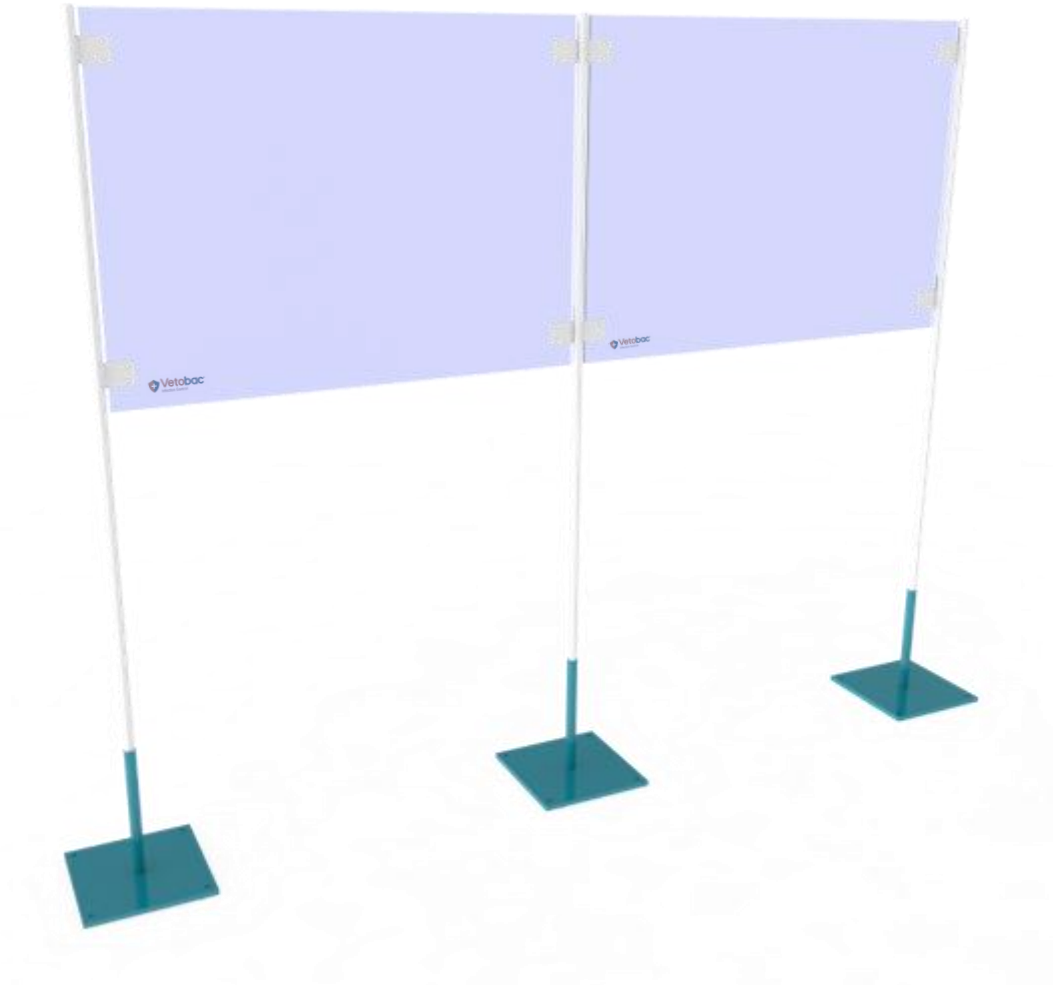

# Vetobac Infection Control Screens

Designed to restrict the airbourne transmission of virus

Provides a straight-forward means of implementing social distancing guidelines in areas where people gather

Modular screens for very quick installation

Designed to suit multiple applications

Controls the flow of people in and out of areas where they may congregate

## CANTEEN AREAS

Controls the flow of people to create one-way crowd control solutions

Enables easy implementation of social distancing measures in areas where people congregate

Option for provision of additional signage and site information

## OFFICE AREAS

Controls the flow of people to create one-way crowd control solutions

Enables easy implementation of social distancing measures in areas where people congregate