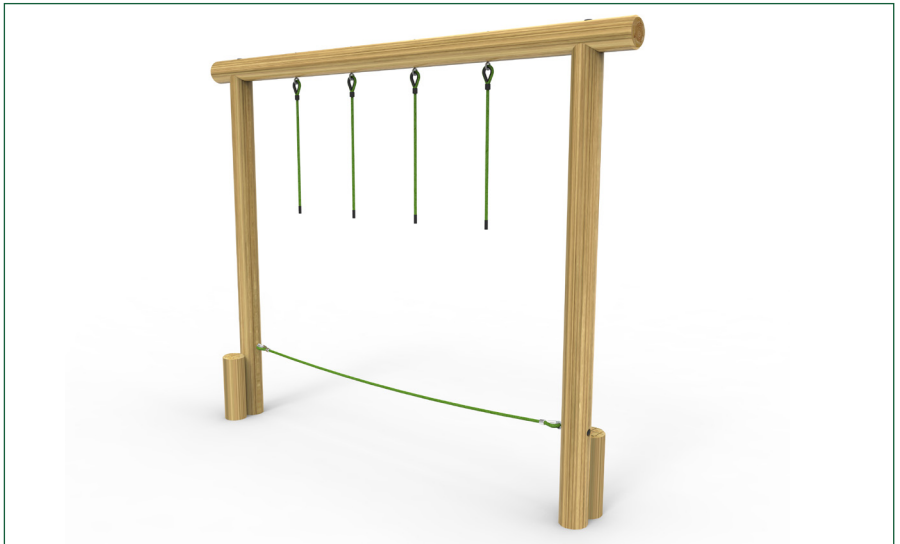

Product Code: **PPLT0022-A** *add "-SF" at the end of the code for the steel foot variant*

Product Description: **Hanging Rope Traverse**

Product Range: **Low Level Timber Trail**

Age Suitability:	4yrs +
Critical Fall Height:	0.52m CFH
Surfacing Area Required:	NA
Recommended Free Space:	1.5m
Heaviest Part:	31 kg
Total Product Weight:	93 kg
Total Product Height:	2.4m