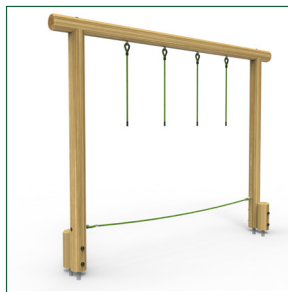

Product Code: **PPLT0022-A** *add "-SF" at the end of the code for the steel foot variant*

Product Description: **Hanging Rope Traverse**

Product Range: **Low Level Timber Trail**

Age Suitability:	4yrs +
Critical Fall Height:	0.52m CFH
Surfacing Area Required:	NA
Recommended Free Space:	1.5m
Heaviest Part:	31 kg
Total Product Weight:	93 kg
Total Product Height:	2.4m