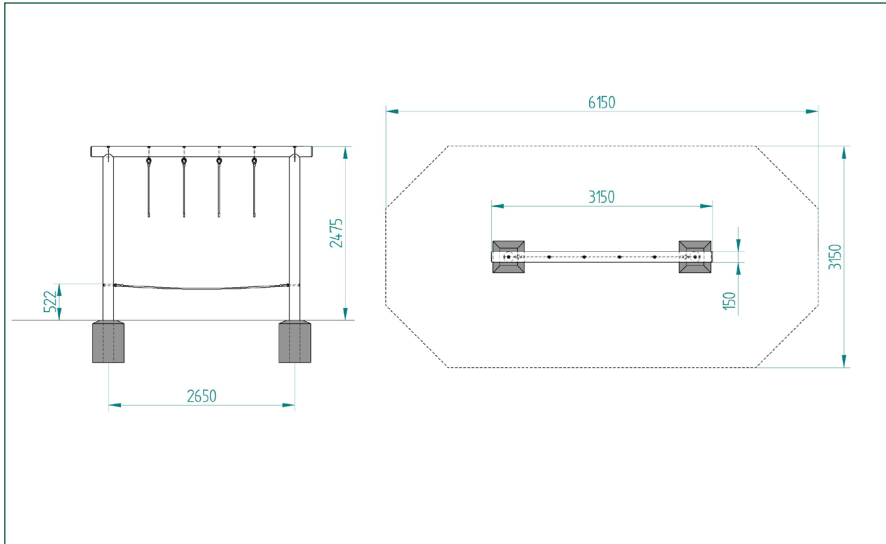

Product Code: **PPLT0022-A** *add "-SF" at the end of the code for the steel foot variant*

Product Description: **Hanging Rope Traverse**

Product Range: **Low Level Timber Trail**

Age Suitability:	4yrs +
Critical Fall Height:	0.52m CFH
Surfacing Area Required:	NA
Recommended Free Space:	1.5m
Heaviest Part:	31 kg
Total Product Weight:	93 kg
Total Product Height:	2.4m