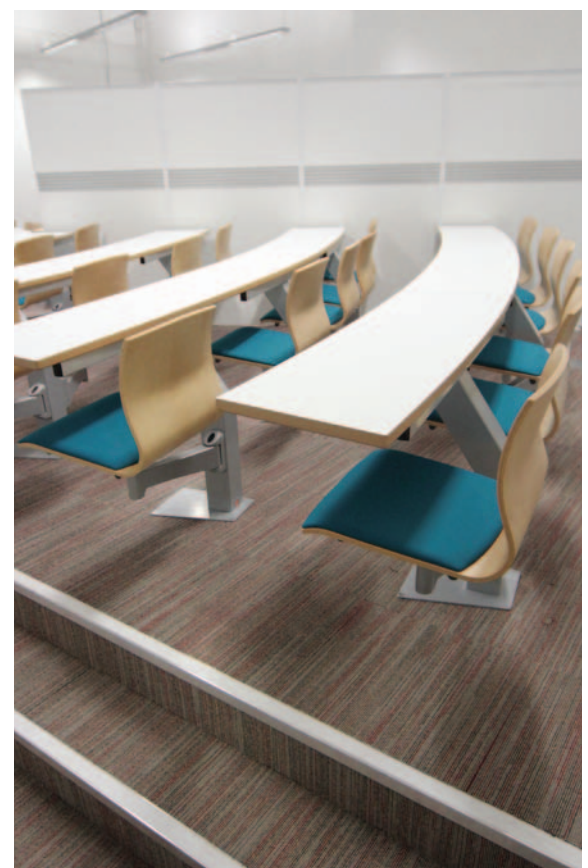

CPS have just installed this flagship Inova Interactive lecture seating solution in to a new build college project. The seating system allows students to interact with each other which increases productivity and means the college can implement modern and innovative teaching methods.

This Interactive lecture theatre – as with many – was installed on very shallow tiers which means it easier for the students to engage in group work activity. The seating system meant the college could install several screens at the opposite end of the room and then with the use of movable dividers could split the room to increase the usability of the seating installation.

Flexible Demountable Seating

Demountable seating is one of the most flexible seating solutions available, especially where the flexible use of floor space is high priority. Demountable structures allow the seating to be laid in a number of different formats whilst it can be converted to choir tiers or performance staging in a matter of minutes.