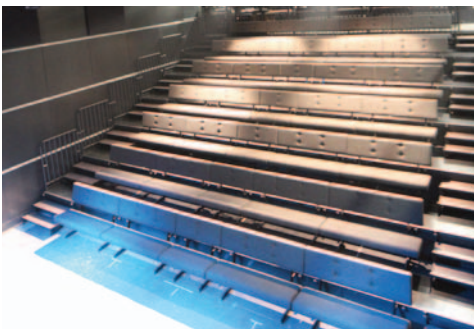

This Interactive lecture theatre – as with many – was installed on very shallow tiers which means it easier for the students to engage in group work activity. The seating system meant the college could install several screens at the opposite end of the room and then with the use of movable dividers could split the room to increase the usability of the seating installation.

30 years on and still going strong...

This is one of CPS's most prestigious bespoke staging projects. As shown in the images the staging was cut to fit round the ornate stonework of the Guildhall walls. 30 years on after extensive use CPS have just finished refurbishing the staging system. Today CPS's bespoke staging capabilities are still at the same high standard and we are willing to listen to any of your ideas or concepts.

Flexible Demountable Seating

Demountable seating is one of the most flexible seating solutions available, especially where the flexible use of floor space is high priority. Demountable structures allow the seating to be laid in a number of different formats whilst it can be converted to choir tiers or performance staging in a matter of minutes.