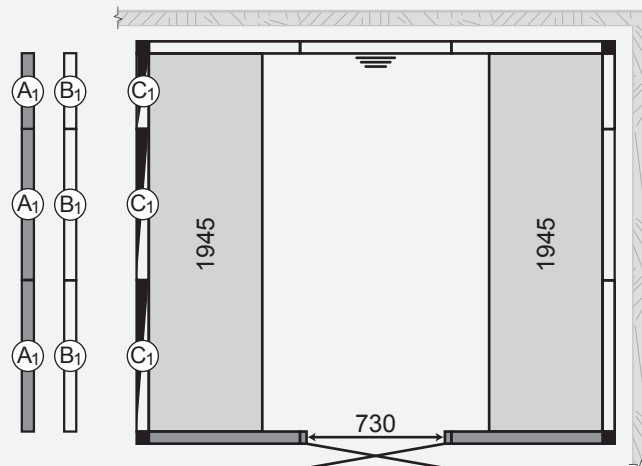

2521 Black 2B
Item no: 9607 5080
Meas: 2530mm x 2130mm
No vent: 6kW/ with vent: 9kW