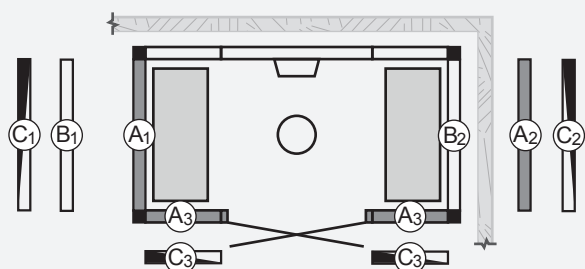

1709 tx Black
Item no: 9607 5034
Meas: 1730mm x 930mm
No vent: 4.5kW/ with vent: 4.5kW

- Mood lit back section with steam column including steam generator and shower
- Mood lit back section with steam outlet
- Transparent smoke colored glass
- Opaque pale glass/basic (pale tint on the inside, non transparent)
- Opaque pale glass/black glass (pale tint on the inside, non transparent)