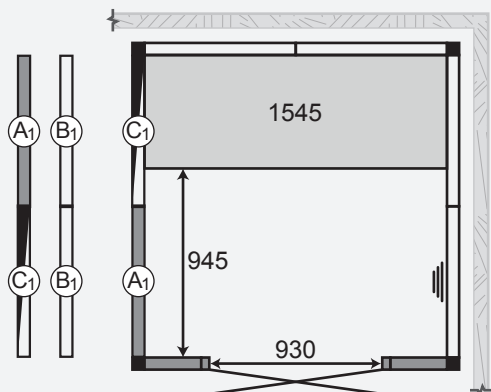

See below for all the standard plans for the Panacea steam bath and the different wall sections available as no cost options.

1717 Black 1B
 Item no: 9607 5070
 Meas: 1730mm x 1730mm
 No vent: 6kW/ with vent: 6kW

2117 Black 1B
 Item no: 9607 5074
 Meas: 2130mm x 1730mm
 No vent: 6kW/ with vent: 6kW

2117 Black 2B
 Item no: 9607 5076
 Meas: 2130mm x 1730mm
 No vent: 6kW/ with vent: 6kW

2521 Black 2B
 Item no: 9607 5080
 Meas: 2530mm x 2130mm
 No vent: 6kW/ with vent: 9kW

2525 Black 2B
 Item no: 9607 5084
 Meas: 2530mm x 2530mm
 No vent: 9kW/ with vent: 9kW

Panacea steam bath – door 1000 and Corian® benches

To further enhance versatility and accessibility of the Panacea steam bath, we offer a wheel chair access version with a wider door opening. See below for plans and the different wall sections available as no cost options.