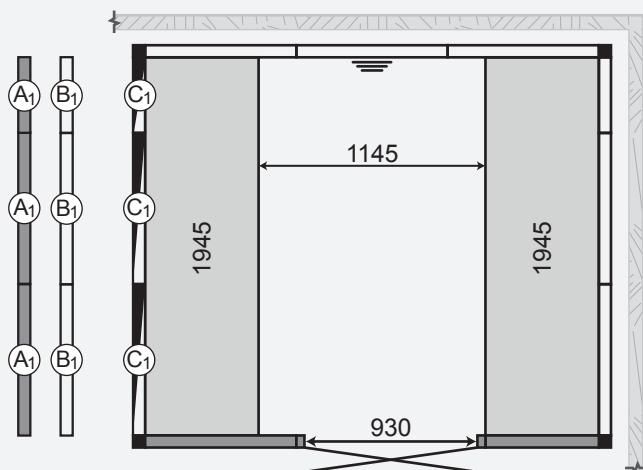

2525 Black 2B
 Item no: 9607 5084
 Meas: 2530mm x 2530mm
 No vent: 9kW/ with vent: 9kW

Panacea steam bath – door 1000 and Corian® benches

To further enhance versatility and accessibility of the Panacea steam bath, we offer a wheel chair access version with a wider door opening. See below for plans and the different wall sections available as no cost options.

1717 Black 1B WD
Item no: 9607 5072
Meas: 1730mm x 1730mm
No vent: 6kW/ with vent: 6kW

2117 Black 1B WD
Item no: 9607 5078
Meas: 2130mm x 1730mm
No vent: 6kW/ with vent: 6kW

2521 Black 2B WD
Item no: 9607 5082
Meas: 2530mm x 2130mm
No vent: 6kW/ with vent: 9kW

2525 Black 2B WD
Item no: 9607 5086
Meas: 2530mm x 2530mm
No vent: 9kW/ with vent: 9kW

-  Mood lit back section with steam outlet
-  Transparent smoke colored glass
-  Opaque pale glass/basic (pale tint on the inside, non transparent)
-  Opaque pale glass/black glass (pale tint on the inside, non transparent)