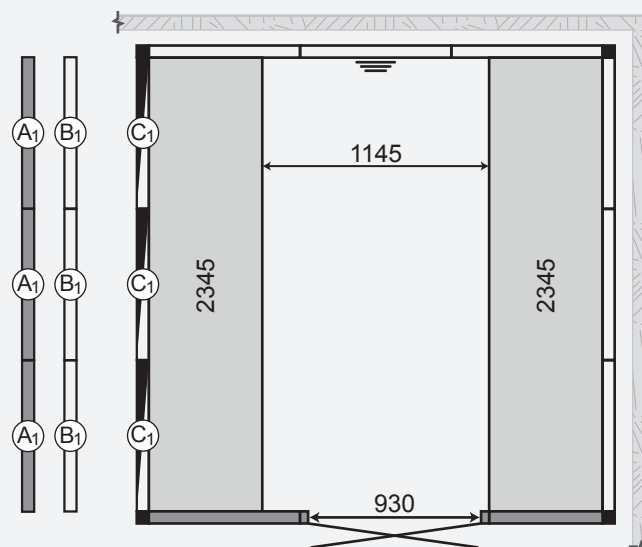

2525 Black 2B
 Item no: 9607 5084
 Meas: 2530mm x 2530mm
 No vent: 9kW/ with vent: 9kW

Panacea steam bath – door 1000 and Corian® benches

To further enhance versatility and accessibility of the Panacea steam bath, we offer a wheel chair access version with a wider door opening. See below for plans and the different wall sections available as no cost options.

1717 Black 1B WD
Item no: 9607 5072
Meas: 1730mm x 1730mm
No vent: 6kW/ with vent: 6kW

2117 Black 1B WD
Item no: 9607 5078
Meas: 2130mm x 1730mm
No vent: 6kW/ with vent: 6kW

2521 Black 2B WD
Item no: 9607 5082
Meas: 2530mm x 2130mm
No vent: 6kW/ with vent: 9kW

2525 Black 2B WD
Item no: 9607 5086
Meas: 2530mm x 2530mm
No vent: 9kW/ with vent: 9kW

-  Mood lit back section with steam outlet
-  Transparent smoke colored glass
-  Opaque pale glass/basic (pale tint on the inside, non transparent)
-  Opaque pale glass/black glass (pale tint on the inside, non transparent)