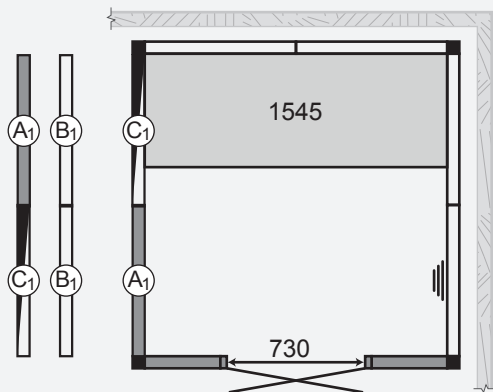

See below for all the standard plans for the Panacea steam bath and the different wall sections available as no cost options.

1717 Black 1B
 Item no: 9607 5070
 Meas: 1730mm x 1730mm
 No vent: 6kW/ with vent: 6kW