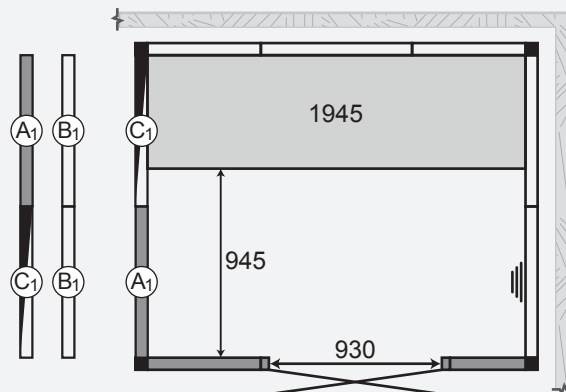

2117 Black 1B WD
Item no: 9607 5078
Meas: 2130mm x 1730mm
No vent: 6kW/ with vent: 6kW