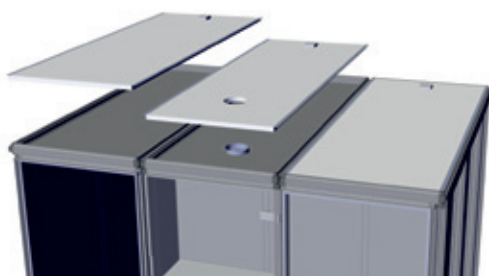

Anti-condensation ceiling

In environments where the Panacea steam bath is used for prolonged periods of time, we recommend installing the heated condensation-reducing ceiling in order to make the steam bath experience an ultimate one.

Model and item no: 1717 9607 5090
2117 9607 5092
2521 9607 5094
2525 9607 5096