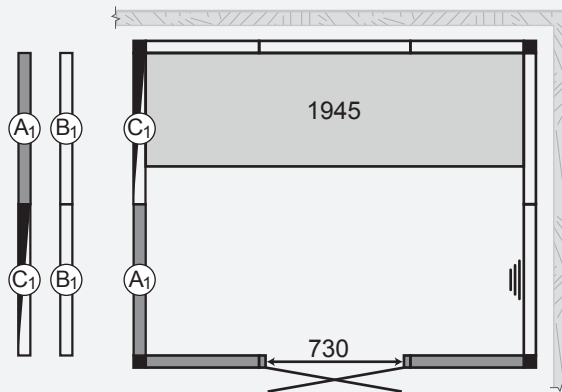

See below for all the standard plans for the Panacea steam bath and the different wall sections available as no cost options.

1717 Black 1B
 Item no: 9607 5070
 Meas: 1730mm x 1730mm
 No vent: 6kW/ with vent: 6kW