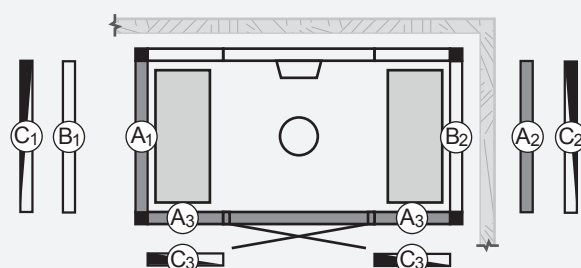

1709 tx/t Black
Item no: 9607 5030
Meas: 1730mm x 930mm
No vent: 4.5kW/ with vent: 4.5kW