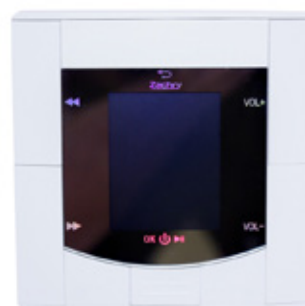

Model and item no: 1717 9607 5090
2117 9607 5092
2521 9607 5094
2525 9607 5096

Sound system

To match the exclusive feel of the Panacea steam bath, we offer a groundbreaking and completely invisible sound system as a possible upgrade. The Microstereo Steam system is a complete set consisting of two speakers and one amplifier, fully compatible with all popular sound formats via air play from your own sound device. The system is also equipped with a FM receiver and two aux ports.