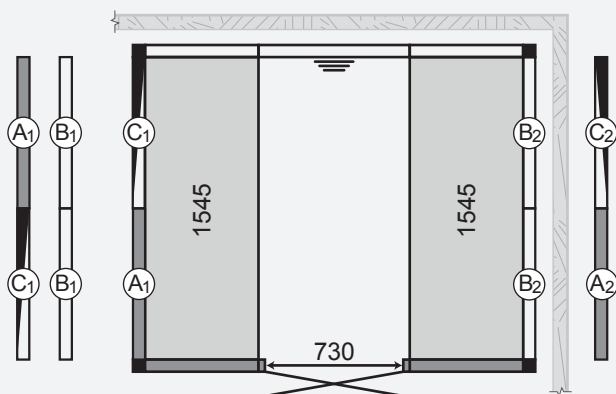

2117 Black 2B
Item no: 9607 5076
Meas: 2130mm x 1730mm
No vent: 6kW/ with vent: 6kW