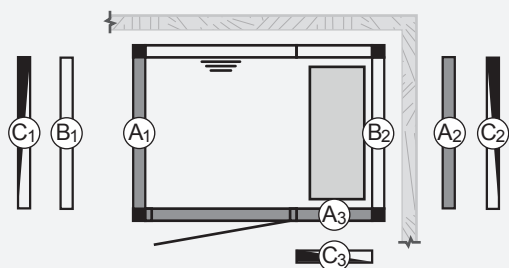

Panacea steam bath models 1309 and 1709

For external steam generator VB

See below for all the standard plans for the compact Panacea steam bath 1309 and 1709. Like the larger models they have different wall sections available as no cost options. The portable and adjustable benches are made of Corian®. Also available with shower tray.

1309 t Black
Item no: 9607 5020
Meas: 1330mm x 930mm
No vent: 2.2kW/ with vent: 4.5kW