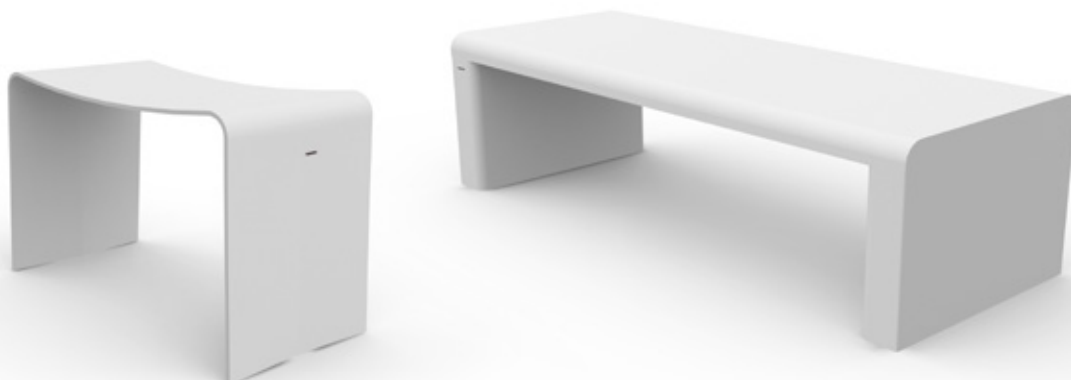

Panacea steam bath optional extras

The Panacea steam bath comes with a whole host of available options to make the steam bath experience an even more pleasurable one. On this page you will find products that are specifically made for perfect integration in the Panacea steam bath.

Benches

The benches developed for the Panacea steam bath are made from Corian® – a durable, elegant and hygienic material that through its physical properties are extremely suitable for the Panacea steam bath. The benches are sold separately if extra ones are desired, either adding to the ones included in the steam bath or to enhance the space surrounding the steam bath. There are four different sizes available.

Use the specially developed cleaning kit for Tylö's Corian benches. (Cleaning set Corian item no 9090 3055)

Stool white Corian 166

Item no: 9607 5060
Length: 660 mm
Depth: 310 mm
Height: 450 mm

Bench 1545 Panacea

Item no: 9607 5050
Length: 1545 mm
Depth: 600 mm
Height: 450 mm

Bench 1945 Panacea

Item no: 9607 5052
Length: 1945 mm
Depth: 600 mm
Height: 450 mm

Bench 2345 Panacea

Item no: 9607 5054
Length: 2345 mm
Depth: 600 mm
Height: 450 mm