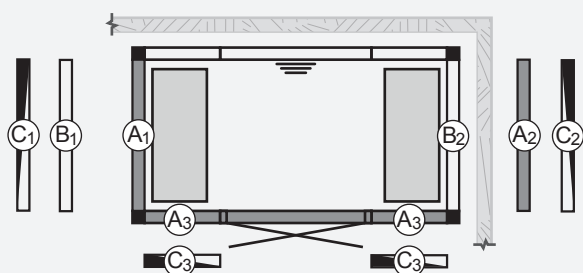

1709 t Black
Item no: 9607 5022
Meas: 1730mm x 930mm
No vent: 4.5kW/ with vent: 4.5kW