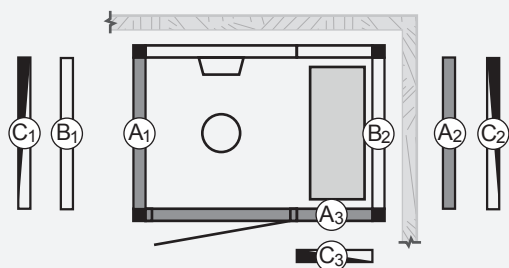

1309 t Black
 Item no: 9607 5020
 Meas: 1330mm x 930mm
 No vent: 2.2kW/ with vent: 4.5kW

1709 t Black
 Item no: 9607 5022
 Meas: 1730mm x 930mm
 No vent: 4.5kW/ with vent: 4.5kW

1709 Black
 Item no: 9607 5026
 Meas: 1730mm x 930mm
 No vent: 4.5kW/ with vent: 4.5kW

Panacea steam bath models 1309 and 1709 with steam column

See below for all the standard plans for the compact Panacea steam bath 1309 and 1709. In addition to a choice of several different wall sections as a no cost options and include steam generator and hand & head shower. Also available with shower tray.