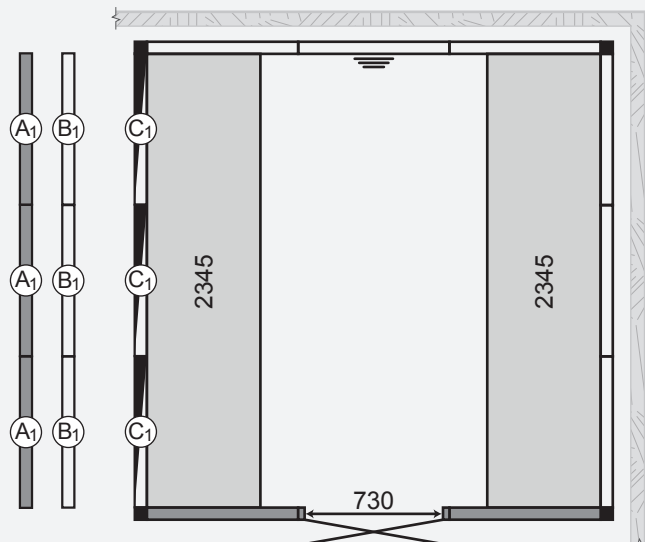

2525 Black 2B
Item no: 9607 5084
Meas: 2530mm x 2530mm
No vent: 9kW/ with vent: 9kW