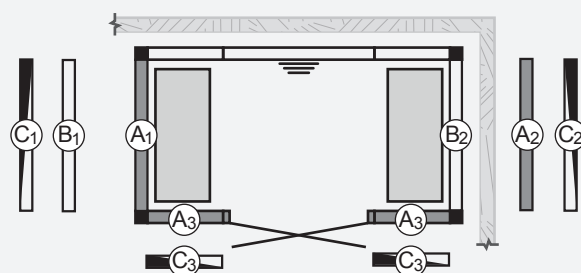

1709 Black
Item no: 9607 5026
Meas: 1730mm x 930mm
No vent: 4.5kW/ with vent: 4.5kW

Panacea steam bath models 1309 and 1709 with steam column

See below for all the standard plans for the compact Panacea steam bath 1309 and 1709. In addition to a choice of several different wall sections as a no cost options and include steam generator and hand & head shower. Also available with shower tray.