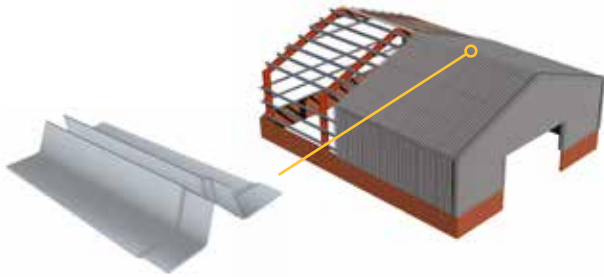

Cemsix corrugated fibre cement sheet accessories

Cembrit's range of 6" profiled ridges, closers, flashings and bargeboards allow you to create a complete roof and façade system with Cembrit corrugated sheet. The range also includes special ridge ventilation pieces and rooflights that interlock with the sheets, as well as movement joints for the exceptionally large building.

Ridge Ventilation

Cemsix cranked crown ventilation ridge

46060118	C/C Vent Ridge 10 x 900mm
46060123	C/C Vent Ridge 12.5 x 900mm
46060130	C/C Vent Ridge 15 x 900mm
46060141	C/C Vent Ridge 17.5 x 900mm
46060146	C/C Vent Ridge 22.5 x 900mm
46060173	C/C Vent Ridge 12.5 x 1800mm
46060175	C/C Vent Ridge 15 x 1800mm
46060180	C/C Vent Ridge 17.5 x 1800mm
46060182	C/C Vent Ridge 22.5 x 1800mm

Cemsix two-piece close fitting ridge

46020036	Cemsix 2pc Adjustable Ridge
----------	-----------------------------

Cemsix two-piece plain wing ridge

46020082	2pc Adjustable Flat Ridge
----------	---------------------------

Two piece adjustable ventilation ridge

46020047	Cemsix 2pc Adjustable Vent Ridge
----------	----------------------------------

CEMBRIT

Cemsix open ridge

46800055 Cemsix Open Prot Ridge 1500x200
W/Spigot

Bargeboards