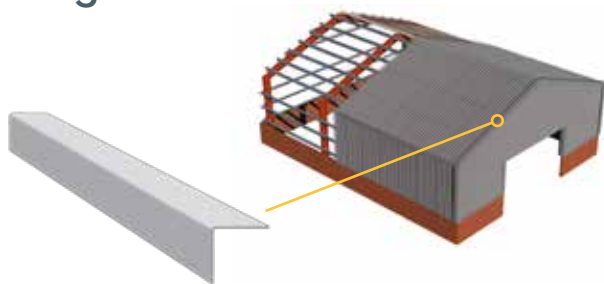

Cemsix corrugated fibre cement sheet accessories

Cembrit's range of 6" profiled ridges, closers, flashings and bargeboards allow you to create a complete roof and façade system with Cembrit corrugated sheet. The range also includes special ridge ventilation pieces and rooflights that interlock with the sheets, as well as movement joints for the exceptionally large building.

Cemsix two-piece close fitting ridge

46020036	Cemsix 2pc Adjustable Ridge
----------	-----------------------------

Cemsix two-piece plain wing ridge

46020082	2pc Adjustable Flat Ridge
----------	---------------------------

Two piece adjustable ventilation ridge

46020047	Cemsix 2pc Adjustable Vent Ridge
----------	----------------------------------

CEMBRIT

Cemsix open ridge

46800055 Cemsix Open Prot Ridge 1500x200
W/Spigot

Bargeboards