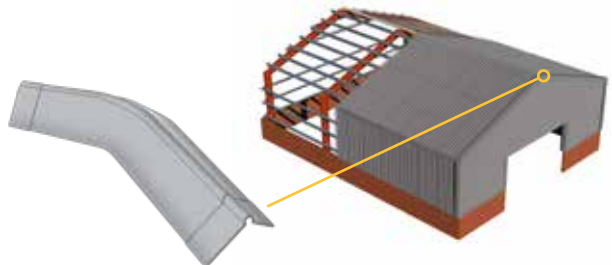

Cemsix cranked roll top bargeboard

46400036 Cemsix C/C Rolltop B/Bd 10
1300x200mm
46400039 Cemsix C/C Rolltop B/Bd 12.5
1300x200mm
46400045 Cemsix C/C Rolltop B/Bd 15
1300x200mm
46400053 Cemsix C/C Rolltop B/Bd 17.5
1300x200mm
46400059 Cemsix C/C Rolltop B/Bd 22.5
1300x200mm
46400062 Cemsix C/C Rolltop B/Bd 10
1300x300mm
46400063 Cemsix C/C Rolltop B/Bd 12.5
1300x300mm
46400065 Cemsix C/C Rolltop B/Bd 15
1300x300mm