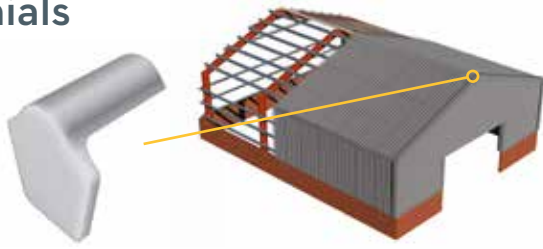

CEMBRIT

Finials

Once-piece finial

46500020 Cemsix Universal Finial