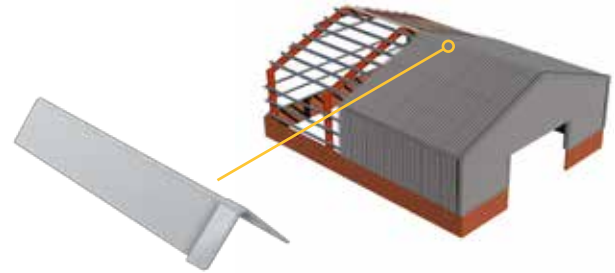

Cemsix corrugated fibre cement sheet accessories

Cembrit's range of 6" profiled ridges, closers, flashings and bargeboards allow you to create a complete roof and façade system with Cembrit corrugated sheet. The range also includes special ridge ventilation pieces and rooflights that interlock with the sheets, as well as movement joints for the exceptionally large building.

Various lengths widths and girths are available for specific details or building types.

A truly integrated product range to make designing your building easier!

Coloured accessories are coated to match the 7 colours and pre-weathered Cemscape anthracite corrugated sheet. Accessories are of course available in natural grey.

Fibre cement accessories are covered by BBA certificate O3/4049.

Colour range

CEMBRIT

Ridges

Cemsix cranked crown ridge

46060076	C/C Ridge 5 x 900mm
46060077	C/C Ridge 10 x 900mm
46060083	C/C Ridge 12.5 x 900mm
46060093	C/C Ridge 15 x 900mm
46060104	C/C Ridge 17.5 x 900mm
46060111	C/C Ridge 22.5 x 900mm
46060150	C/C Ridge 12.5 x 1200mm
46060154	C/C Ridge 15 x 1200mm
46060162	C/C Ridge 12.5 x 1800mm
46060165	C/C Ridge 15 x 1800mm
46060169	C/C Ridge 17.5 x 1800mm
46060171	C/C Ridge 22.5 x 1800mm

Plain wing angle ridge

46000022	Plain Angle Ridge 15° 1300x300mm
46000043	Plain Angle Ridge 20° 1300x300mm
46000083	Plain Angle Ridge 30° 1300x300mm
46000141	Plain Angle Ridge 45° 1300x300mm
46000148	Plain Angle ridge 45° 1200x240mm