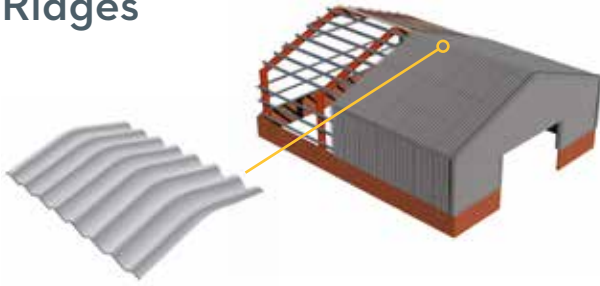

Cemsix corrugated fibre cement sheet accessories

Cembrit's range of 6" profiled ridges, closers, flashings and bargeboards allow you to create a complete roof and façade system with Cembrit corrugated sheet. The range also includes special ridge ventilation pieces and rooflights that interlock with the sheets, as well as movement joints for the exceptionally large building.

Various lengths widths and girths are available for specific details or building types.

A truly integrated product range to make designing your building easier!

Coloured accessories are coated to match the 7 colours and pre-weathered Cemscape anthracite corrugated sheet. Accessories are of course available in natural grey.

Fibre cement accessories are covered by BBA certificate O3/4049.

Colour range

CEMBRIT

Ridges

Cemsix cranked crown ridge

46060076	C/C Ridge 5 x 900mm
46060077	C/C Ridge 10 x 900mm
46060083	C/C Ridge 12.5 x 900mm
46060093	C/C Ridge 15 x 900mm
46060104	C/C Ridge 17.5 x 900mm
46060111	C/C Ridge 22.5 x 900mm
46060150	C/C Ridge 12.5 x 1200mm
46060154	C/C Ridge 15 x 1200mm
46060162	C/C Ridge 12.5 x 1800mm
46060165	C/C Ridge 15 x 1800mm
46060169	C/C Ridge 17.5 x 1800mm
46060171	C/C Ridge 22.5 x 1800mm

Plain wing angle ridge

46000022	Plain Angle Ridge 15° 1300x300mm
46000043	Plain Angle Ridge 20° 1300x300mm
46000083	Plain Angle Ridge 30° 1300x300mm
46000141	Plain Angle Ridge 45° 1300x300mm
46000148	Plain Angle ridge 45° 1200x240mm