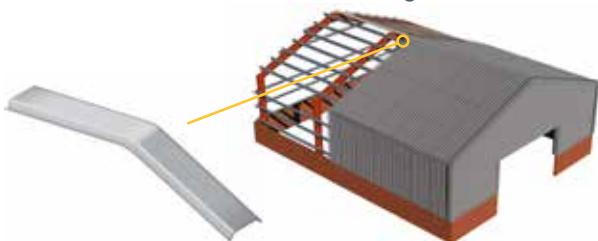

Cranked movement joint

Cemsix cranked movement joint

46820020 Cem6 Crown Movement Joint 10
47000198 Cem6 Crown Movement Joint 15
46820021 Cem6 Crown Movement Joint 17.5
46820022 Cem6 Crown Movement Joint 22.5