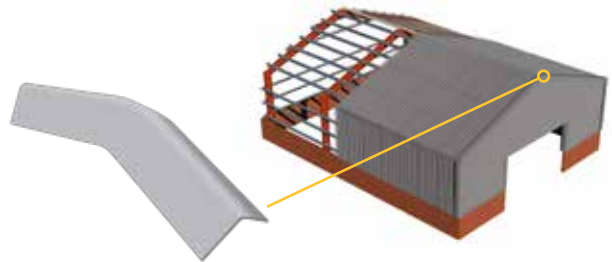

Cranked Bargeboards

Cemsix cranked bargeboard

46820029 Cem6 C/C P/A B/Bd 5 1300x200mm
46400000 Cemsix C/C P/A B/Bd 10 1300x200mm
46400006 Cemsix C/C P/A B/Bd 12.5 1300x200mm
46400014 Cemsix C/C P/A B/Bd 15 1300x200mm
46400025 Cemsix C/C P/A B/Bd 17.5 1300x200mm
46400029 Cemsix C/C P/A B/Bd 22.5 1300x200mm
46820023 Cem6 C/C P/A B/Bd 10 1300x300mm
46820024 Cem6 C/C P/A B/Bd 12.5 1300x300mm
46400071 Cemsix C/C P/A B/Bd 15 1300x300mm
46820031 Cem6 C/C P/A B/Bd 17.5 1300x300mm
46400266 Cemsix C/C P/A B/Bd 12.5 2200x200mm
46400268 Cemsix C/C P/A B/Bd 15 2200x200mm