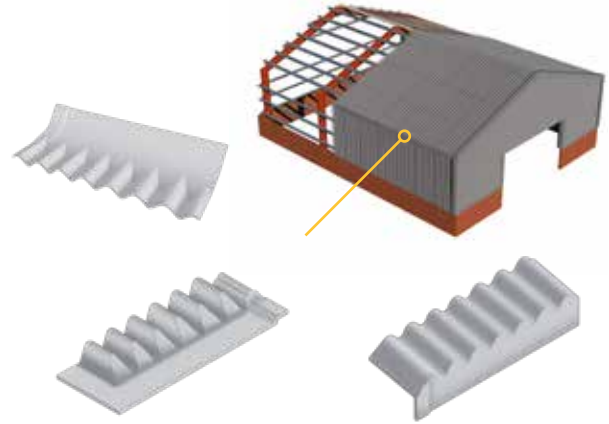

Apron flashing, eaves filler, eaves closer and wall fillers

Cemsix apron flashing piece/eaves filler & closer

46200014 Cemsix Apron Flashing Left
46200019 Cemsix Apron Flashing Right
46300000 Cemsix Fibre Cement Eaves Filler
46300032 Cemsix Fibre Cement Eaves Closure
47060125 Cemsix Single Wall Filler
47000197 Cemsix Twin Wall Filler - Ventilated
47060122 Cemsix Foam Filler