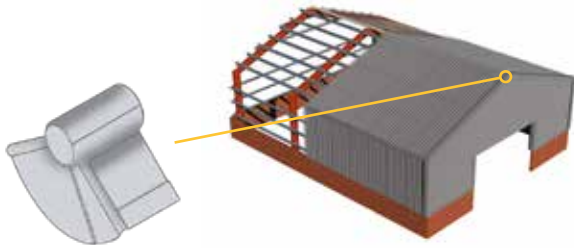

Two-piece roll top finial

46500007 Cemsix 2pc Adjustable R/T Finial