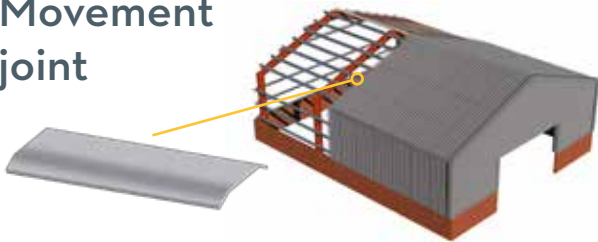

Movement joint

Cemsix movement joint

46800013 Cemsix Movement Joint 3000mm