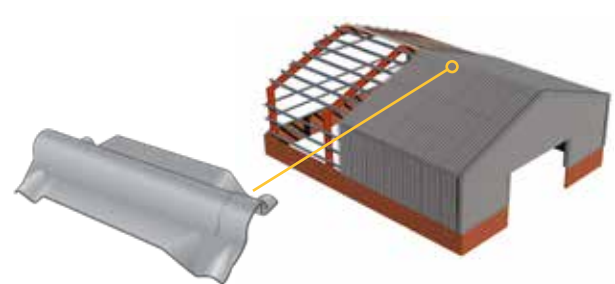

Cemsix corrugated fibre cement sheet accessories

Cembrit's range of 6" profiled ridges, closers, flashings and bargeboards allow you to create a complete roof and façade system with Cembrit corrugated sheet. The range also includes special ridge ventilation pieces and rooflights that interlock with the sheets, as well as movement joints for the exceptionally large building.

Ridge Ventilation

Cemsix cranked crown ventilation ridge

46060118	C/C Vent Ridge 10 x 900mm
46060123	C/C Vent Ridge 12.5 x 900mm
46060130	C/C Vent Ridge 15 x 900mm
46060141	C/C Vent Ridge 17.5 x 900mm
46060146	C/C Vent Ridge 22.5 x 900mm
46060173	C/C Vent Ridge 12.5 x 1800mm
46060175	C/C Vent Ridge 15 x 1800mm
46060180	C/C Vent Ridge 17.5 x 1800mm
46060182	C/C Vent Ridge 22.5 x 1800mm

Cemsix two-piece close fitting ridge

46020036	Cemsix 2pc Adjustable Ridge
----------	-----------------------------

Cemsix two-piece plain wing ridge

46020082	2pc Adjustable Flat Ridge
----------	---------------------------