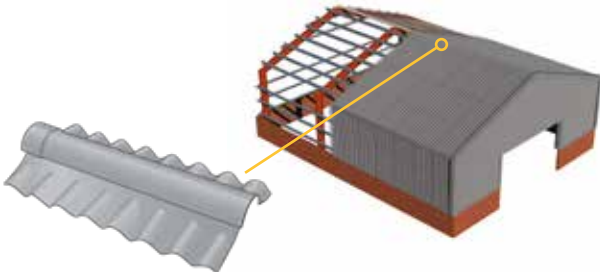

Cemsix corrugated fibre cement sheet accessories

Cembrit's range of 6" profiled ridges, closers, flashings and bargeboards allow you to create a complete roof and façade system with Cembrit corrugated sheet. The range also includes special ridge ventilation pieces and rooflights that interlock with the sheets, as well as movement joints for the exceptionally large building.

Plain wing angle ridge

46000022	Plain Angle Ridge 15° 1300x300mm
46000043	Plain Angle Ridge 20° 1300x300mm
46000083	Plain Angle Ridge 30° 1300x300mm
46000141	Plain Angle Ridge 45° 1300x300mm
46000148	Plain Angle ridge 45° 1200x240mm

Ridge Ventilation

Cemsix cranked crown ventilation ridge

46060118	C/C Vent Ridge 10 x 900mm
46060123	C/C Vent Ridge 12.5 x 900mm
46060130	C/C Vent Ridge 15 x 900mm
46060141	C/C Vent Ridge 17.5 x 900mm
46060146	C/C Vent Ridge 22.5 x 900mm
46060173	C/C Vent Ridge 12.5 x 1800mm
46060175	C/C Vent Ridge 15 x 1800mm
46060180	C/C Vent Ridge 17.5 x 1800mm
46060182	C/C Vent Ridge 22.5 x 1800mm

Cemsix two-piece close fitting ridge

46020036	Cemsix 2pc Adjustable Ridge
----------	-----------------------------

Cemsix two-piece plain wing ridge

46020082	2pc Adjustable Flat Ridge
----------	---------------------------