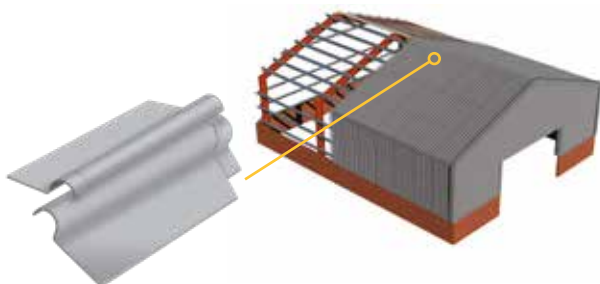

Cemsix corrugated fibre cement sheet accessories

Cembrit's range of 6" profiled ridges, closers, flashings and bargeboards allow you to create a complete roof and façade system with Cembrit corrugated sheet. The range also includes special ridge ventilation pieces and rooflights that interlock with the sheets, as well as movement joints for the exceptionally large building.

Plain wing angle ridge

46000022	Plain Angle Ridge 15° 1300x300mm
46000043	Plain Angle Ridge 20° 1300x300mm
46000083	Plain Angle Ridge 30° 1300x300mm
46000141	Plain Angle Ridge 45° 1300x300mm
46000148	Plain Angle ridge 45° 1200x240mm

Ridge Ventilation

Cemsix cranked crown ventilation ridge

46060118	C/C Vent Ridge 10 x 900mm
46060123	C/C Vent Ridge 12.5 x 900mm
46060130	C/C Vent Ridge 15 x 900mm
46060141	C/C Vent Ridge 17.5 x 900mm
46060146	C/C Vent Ridge 22.5 x 900mm
46060173	C/C Vent Ridge 12.5 x 1800mm
46060175	C/C Vent Ridge 15 x 1800mm
46060180	C/C Vent Ridge 17.5 x 1800mm
46060182	C/C Vent Ridge 22.5 x 1800mm

Cemsix two-piece close fitting ridge

46020036	Cemsix 2pc Adjustable Ridge
----------	-----------------------------

Cemsix two-piece plain wing ridge

46020082	2pc Adjustable Flat Ridge
----------	---------------------------