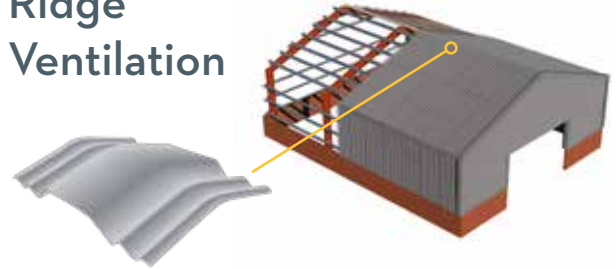

Ridge Ventilation

Cemsix cranked crown ventilation ridge

46060118	C/C Vent Ridge 10 x 900mm
46060123	C/C Vent Ridge 12.5 x 900mm
46060130	C/C Vent Ridge 15 x 900mm
46060141	C/C Vent Ridge 17.5 x 900mm
46060146	C/C Vent Ridge 22.5 x 900mm
46060173	C/C Vent Ridge 12.5 x 1800mm
46060175	C/C Vent Ridge 15 x 1800mm
46060180	C/C Vent Ridge 17.5 x 1800mm
46060182	C/C Vent Ridge 22.5 x 1800mm