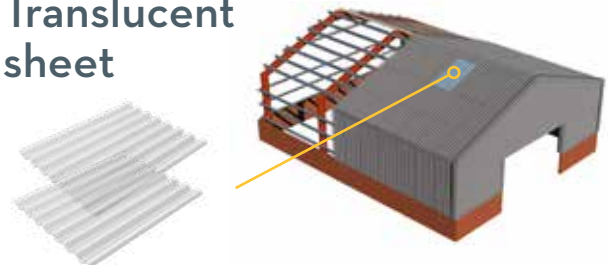

Translucent sheet

Translucent sheets

47070058 Cemsix 1525mm Translucent Sheets
47070061 Cemsix 1675mm Translucent Sheets
47070063 Cemsix 1825mm Translucent Sheets
47070065 Cemsix 1975mm Translucent Sheets
47070067 Cemsix 2125mm Translucent Sheets
47070068 Cemsix 2275mm Translucent Sheets
47070070 Cemsix 2440mm Translucent Sheets
47070072 Cemsix 2600mm Translucent Sheets
47070075 Cemsix 2750mm Translucent Sheets
47070077 Cemsix 2900mm Translucent Sheets
47070079 Cemsix 3050mm Translucent Sheets
47070082 Cemsix 3660mm Translucent Sheets