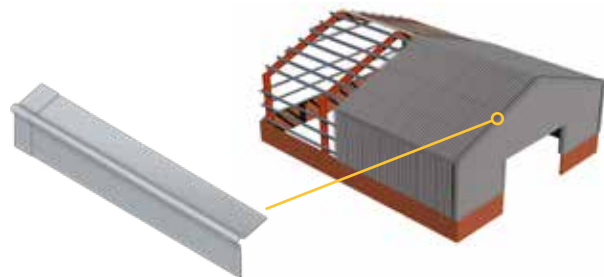

Cemsix roll top bargeboard

46400174 Cemsix R/T B/Board 2500x200mm
46400185 Cemsix R/T B/Board 3000x200mm
46400246 Cemsix R/T B/Board 1800x300mm
46400251 Cemsix R/T B/Board 2400x300mm
46400255 Cemsix R/T B/Board 3000x300mm