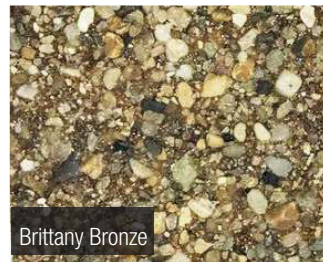

t: 01772 440340

www.dcmsurfaces.com

BONDED GRAVEL COLOUR CHART

Other colour choices available