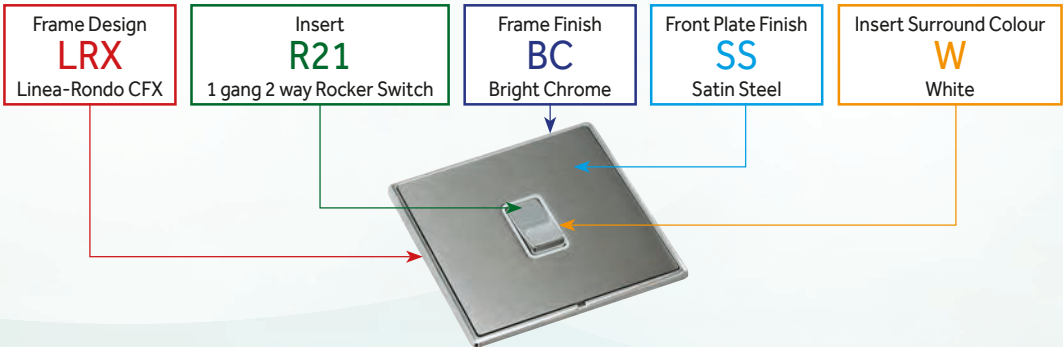

Linea-Rondo CFX® Range

Product Code Configurator

1. Select the required electrical accessory from the following pages.
  e.g. **LRX R21** = Linea-Rondo CFX 1 gang 10AX 2 way Rocker Switch.
2. Using the Frame & Finishes Chart on the next page;
  - a. Select the required Frame Finish
    e.g. Bright Chrome = **BC**----
  - b. Select the required Front Plate Finish
    e.g. Satin Steel = --**SS**.
  - c. Select the required Insert Surround Colour
    e.g. White = --_-**W**.

Therefore a Linea-Rondo CFX 1 gang 10AX 2 way Rocker Switch as illustrated below = **LRX R21 BC-SS W**

Hamilton Linea-Rondo CFX® Concealed Fixing