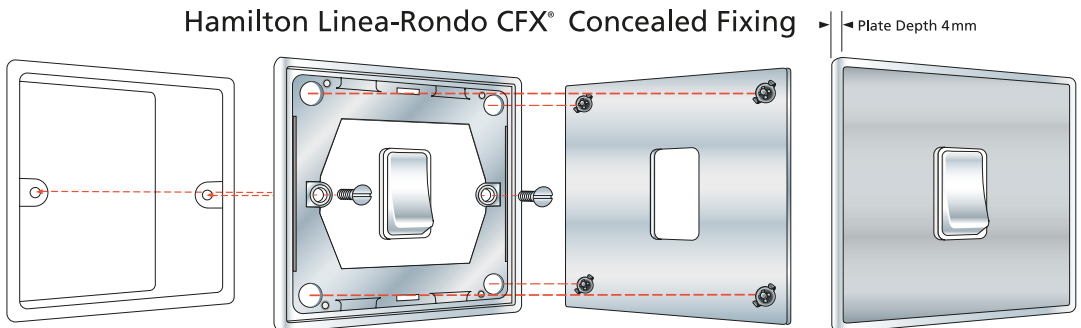

Hamilton Linea-Rondo CFX® Concealed Fixing