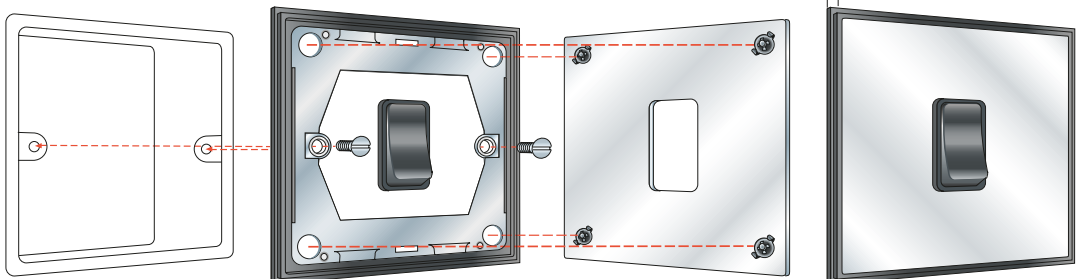

Linea-Scala CFX® Range

Product Code Configurator

- Select the required electrical accessory from the following pages.
e.g. **LSX R21** = Linea-Scala CFX 1 gang 10AX 2 way Rocker Switch.
- Using the Frame & Finishes Chart on the next page;
 - Select the required Frame Finish
e.g. Black Nickel = **BK**-__-__.
 - Select the required Front Plate Finish
e.g. Bright Steel = __-**BS**__.
 - Select the required Insert Surround Colour
e.g. Black = __-__-**B**.

Therefore a Linea-Scala CFX 1 gang 10AX 2 way Rocker Switch as illustrated below = **LSX R21 BK-BS B**

Hamilton Linea-Scala CFX® Concealed Fixing

Plate Depth 4.2 mm

Frame & Finishes Chart

Frame and Insert Finish	Polished Brass (PB)	Satin Brass (SB)	Antique Brass (AB)	Bright Steel (BS)	Satin Steel (SS)	Black Nickel (BK)	Piano Black (N)	Connaught Bronze (HB)	Copper Bronze (CB)	Etrium Bronze (EB)	Richmond Bronze (RB)
Bright Chrome (BC) Matching Insert with White Surround BC-PB W											
Bright Chrome (BC) Matching Insert with Black Surround BC-PB B											
Polished Brass (PB) Matching Insert with White Surround PB-PB W											
Polished Brass (PB) Matching Insert with Black Surround PB-PB B											
Satin Brass (SB) Matching Insert with White Surround SB-SB W											
Satin Brass (SB) Matching Insert with Black Surround SB-SB B											
Antique Brass (AB) Matching Insert with Black Surround AB-SB B											
Satin Nickel (SN) Matching Insert with White Surround SN-BS W											
Satin Nickel (SN) Matching Insert with Black Surround SN-BS B											
Black Nickel (BK) Matching Insert with Black Surround BK-PB B											
Connaught Bronze Frame (HB) Matching Insert with Black Surround HB-HB B											
Copper Bronze Frame (CB) Matching Insert with Black Surround CB-CB B											
Etrium Bronze Frame (EB) Matching Insert with Black Surround EB-EB B											
Richmond Bronze Frame (RB) Matching Insert with Black Surround RB-RB B											