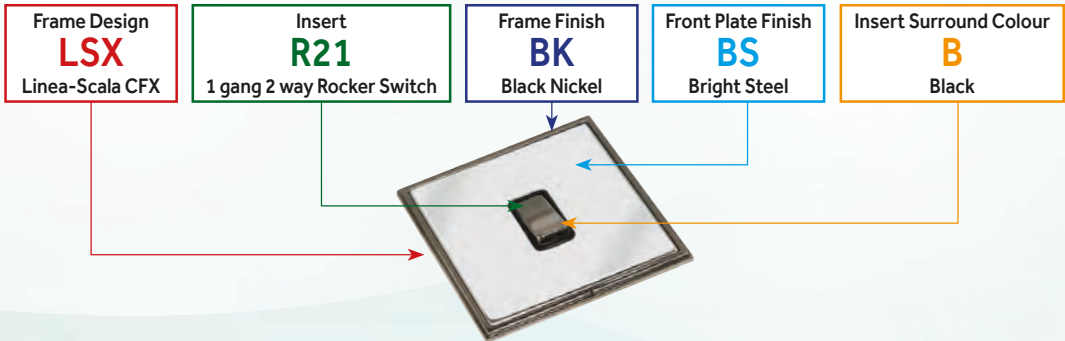

Product Code Configurator

1. Select the required electrical accessory from the following pages.
   e.g. **LSX R21** = Linea-Scala CFX 1 gang 10AX 2 way Rocker Switch.
2. Using the Frame & Finishes Chart on the next page;
   1. Select the required Frame Finish
      e.g. Black Nickel = **BK**-__-__.
   2. Select the required Front Plate Finish
      e.g. Bright Steel = __-**BS**__.
   3. Select the required Insert Surround Colour
      e.g. Black = __-__-**B**.

Therefore a Linea-Scala CFX 1 gang 10AX 2 way Rocker Switch as illustrated below = **LSX R21 BK-BS B**