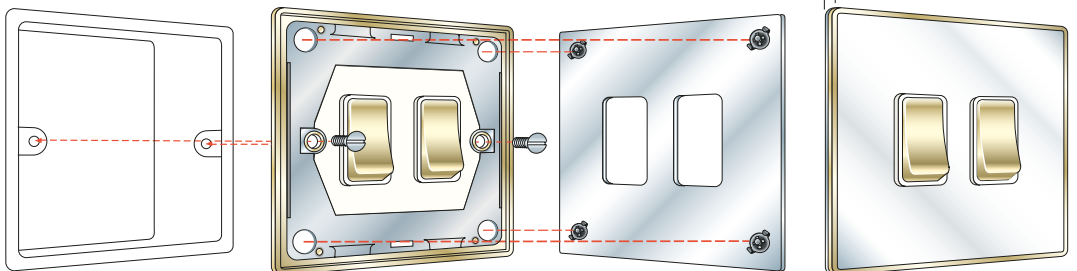

Therefore a Linea-Duo CFX 1 gang 10AX 2 way Rocker Switch as illustrated below = **LD R21 BC-SS W**

Hamilton Linea-Duo CFX® Concealed Fixing

← Plate Depth 4.2 mm

Frame and Finishes Chart

Frame and Insert Finish	Polished Brass (PB)	Satin Brass (SB)	Antique Brass (AB)	Bright Steel (BS)	Satin Steel (SS)	Black Nickel (BK)	Piano Black (N)	Connaught Bronze (HB)	Copper Bronze (CB)	Etrium Bronze (EB)	Richmond Bronze (RB)
Bright Chrome (BC) Matching Insert with White Surround	 BC-PB W			 BC-BS W	 BC-SS W						
Bright Chrome (BC) Matching Insert with Black Surround	 BC-PB B			 BC-BS B	 BC-SS B	 BC-BK B	 BC-N B				
Polished Brass (PB) Matching Insert with White Surround	 PB-PB W	 PB-SB W	 PB-AB W	 PB-BS W	 PB-SS W						
Polished Brass (PB) Matching Insert with Black Surround	 PB-PB B	 PB-SB B	 PB-AB B	 PB-BS B	 PB-SS B						
Satin Brass (SB) Matching Insert with White Surround		 SB-SB W			 SB-SS W						
Satin Brass (SB) Matching Insert with Black Surround		 SB-SB B			 SB-SS B						
Antique Brass (AB) Matching Insert with Black Surround		 AB-SB B	 AB-AB B								
Satin Nickel (SN) Matching Insert with White Surround				 SN-BS W	 SN-SS W						
Satin Nickel (SN) Matching Insert with Black Surround				 SN-BS B	 SN-SS B						
Black Nickel (BK) Matching Insert with Black Surround	 BK-PB B			 BK-BS B		 BK-BK B					
Connaught Bronze Frame (HB) Matching Insert with Black Surround								 HB-HB B			
Copper Bronze Frame (CB) Matching Insert with Black Surround									 CB-CB B		
Etrium Bronze Frame (EB) Matching Insert with Black Surround										 EB-EB B	
Richmond Bronze Frame (RB) Matching Insert with Black Surround											 RB-RB B