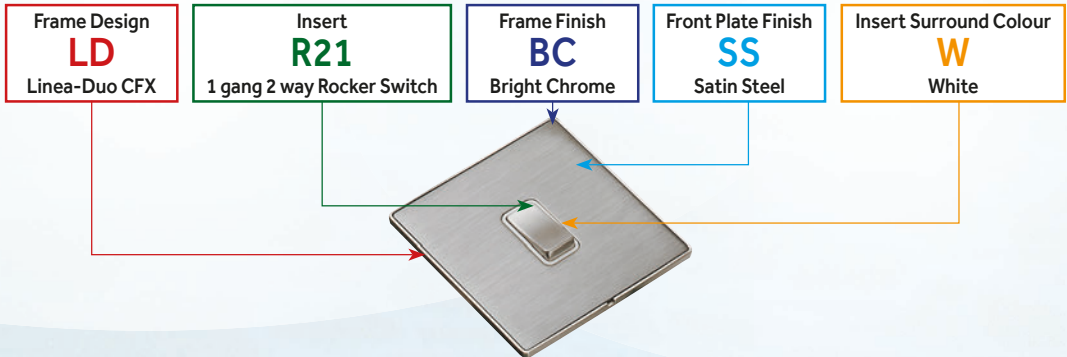

Therefore a Linea-Duo CFX 1 gang 10AX 2 way Rocker Switch as illustrated below = **LD R21 BC-SS W**

Hamilton Linea-Duo CFX® Concealed Fixing

← Plate Depth 4.2 mm

Frame and Finishes Chart

Frame and Insert Finish	Polished Brass (PB)	Satin Brass (SB)	Antique Brass (AB)	Bright Steel (BS)	Satin Steel (SS)	Black Nickel (BK)	Piano Black (N)	Connaught Bronze (HB)	Copper Bronze (CB)	Etrium Bronze (EB)	Richmond Bronze (RB)
Bright Chrome (BC) Matching Insert with White Surround	 BC-PB W			 BC-BS W	 BC-SS W						
Bright Chrome (BC) Matching Insert with Black Surround	 BC-PB B			 BC-BS B	 BC-SS B	 BC-BK B	 BC-N B				
Polished Brass (PB) Matching Insert with White Surround	 PB-PB W	 PB-SB W	 PB-AB W	 PB-BS W	 PB-SS W						
Polished Brass (PB) Matching Insert with Black Surround	 PB-PB B	 PB-SB B	 PB-AB B	 PB-BS B	 PB-SS B						
Satin Brass (SB) Matching Insert with White Surround		 SB-SB W			 SB-SS W						
Satin Brass (SB) Matching Insert with Black Surround		 SB-SB B			 SB-SS B						
Antique Brass (AB) Matching Insert with Black Surround		 AB-SB B	 AB-AB B								
Satin Nickel (SN) Matching Insert with White Surround				 SN-BS W	 SN-SS W						
Satin Nickel (SN) Matching Insert with Black Surround				 SN-BS B	 SN-SS B						
Black Nickel (BK) Matching Insert with Black Surround	 BK-PB B			 BK-BS B		 BK-BK B					
Connaught Bronze Frame (HB) Matching Insert with Black Surround								 HB-HB B			
Copper Bronze Frame (CB) Matching Insert with Black Surround									 CB-CB B		
Etrium Bronze Frame (EB) Matching Insert with Black Surround										 EB-EB B	
Richmond Bronze Frame (RB) Matching Insert with Black Surround											 RB-RB B