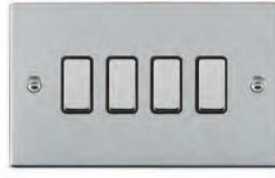

Sheer

Resistive/Inductive Trailing Edge Touch Master Multi-Way Dimmers

88 1XTM BK-B

82 2XTM PB-W

87 4XTM BC-B

Plate Finish	Insert Finish/ Surround Colour				
		1 gang 250W/210VA Resistive/Inductive Trailing Edge Touch Master Multi-Way Dimmer	2 gang 250W/210VA Resistive/Inductive Trailing Edge Touch Master Multi-Way Dimmer	3 gang 250W/210VA Resistive/Inductive Trailing Edge Touch Master Multi-Way Dimmer	4 gang 250W/210VA Resistive/Inductive Trailing Edge Touch Master Multi-Way Dimmer
Antique Brass	Antique Brass/Black	89 1XTM AB-B	89 2XTM AB-B	89 3XTM AB-B	89 4XTM AB-B
Black Nickel	Black Nickel/Black	88 1XTM BK-B	88 2XTM BK-B	88 3XTM BK-B	88 4XTM BK-B
Bright Chrome	Bright Chrome/Black	87 1XTM BC-B	87 2XTM BC-B	87 3XTM BC-B	87 4XTM BC-B
Bright Chrome	Bright Chrome/White	87 1XTM BC-W	87 2XTM BC-W	87 3XTM BC-W	87 4XTM BC-W
Bright Steel	Bright Chrome/Black	83 1XTM BC-B	83 2XTM BC-B	83 3XTM BC-B	83 4XTM BC-B
Bright Steel	Bright Chrome/White	83 1XTM BC-W	83 2XTM BC-W	83 3XTM BC-W	83 4XTM BC-W
Matt Black	-	-	-	-	-
Matt White	-	-	-	-	-
Polished Brass	Polished Brass/Black	81 1XTM PB-B	81 2XTM PB-B	81 3XTM PB-B	81 4XTM PB-B
Polished Brass	Polished Brass/White	81 1XTM PB-W	81 2XTM PB-W	81 3XTM PB-W	81 4XTM PB-W
Richmond Bronze	-	-	-	-	-
Satin Brass	Satin Brass/Black	82 1XTM SB-B	82 2XTM SB-B	82 3XTM SB-B	82 4XTM SB-B
Satin Brass	Satin Brass/White	82 1XTM SB-W	82 2XTM SB-W	82 3XTM SB-W	82 4XTM SB-W
Satin Chrome	Satin Chrome/Black	86 1XTM SC-B	86 2XTM SC-B	86 3XTM SC-B	86 4XTM SC-B
Satin Chrome	Satin Chrome/White	86 1XTM SC-W	86 2XTM SC-W	86 3XTM SC-W	86 4XTM SC-W
Satin Steel	Satin Steel/Black	84 1XTM SS-B	84 2XTM SS-B	84 3XTM SS-B	84 4XTM SS-B
Satin Steel	Satin Steel/White	84 1XTM SS-W	84 2XTM SS-W	84 3XTM SS-W	84 4XTM SS-W
	Nominal Size:	86.0mm x 86.0mm	86.0mm x 86.0mm	146.0mm x 86.0mm	146.0mm x 86.0mm
	Minimum Wall Box Depth:	35mm	35mm	35mm	35mm
	Technical Insert Ref:	1XTM	2XTM	3XTM	4XTM