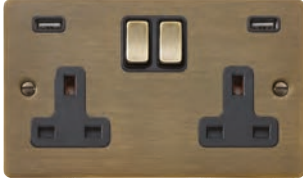

Sheer

USB Power Sockets

89 SS2USBULT AB-B