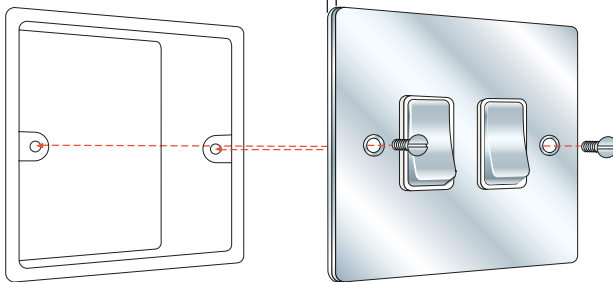

Satin Chrome

Satin Stainless

Hamilton Sheer

Plate Depth 1.5 mm including Gasket

Box-Fix to Back Box

Sheer

Rocker Switches

89 R21 AB-B