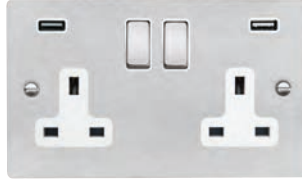

84 SS2USBULT SS-W

1 gang 13A Single Pole
Switched Socket with 1 USB
Outlet 1x2.1A

2 gang 13A Double Pole
Switched Socket with 2 USB
Outlet 2x2.4A (4.8A Total)

Plate Colour	Insert Finish/ Surround Colour	1 gang 13A Single Pole Switched Socket with 1 USB Outlet 1x2.1A	2 gang 13A Double Pole Switched Socket with 2 USB Outlet 2x2.4A (4.8A Total)
Antique Brass	Antique Brass/Black	89 SS1USB AB-B	89 SS2USBULT AB-B
Black Nickel	Black Nickel/Black	88 SS1USB BK-B	88 SS2USBULT BK-B
Bright Chrome	Bright Chrome/Black	87 SS1USB BC-B	87 SS2USBULT BC-B
Bright Chrome	Bright Chrome/White	87 SS1USB BC-W	87 SS2USBULT BC-W
Bright Steel	Bright Chrome/Black	83 SS1USB BC-B	83 SS2USBULT BC-B
Bright Steel	Bright Chrome/White	83 SS1USB BC-W	83 SS2USBULT BC-W
Gloss White	White/White	80 SS1USB WH-W	80 SS2USBULT WH-W
Matt Black	Black/Black	8MB SS1USB BL-B	8MB SS2USBULT BL-B
Matt White	White/White	8MW SS1USB WH-W	8MW SS2USBULT WH-W
Polished Brass	Polished Brass/Black	81 SS1USB PB-B	81 SS2USBULT PB-B
Polished Brass	Polished Brass/White	81 SS1USB PB-W	81 SS2USBULT PB-W
Richmond Bronze	Black/Black	8RB SS1USB BL-B	8RB SS2USBULT BL-B
Satin Brass	Satin Brass/Black	82 SS1USB SB-B	82 SS2USBULT SB-B
Satin Brass	Satin Brass/White	82 SS1USB SB-W	82 SS2USBULT SB-W
Satin Chrome	Satin Chrome/Black	86 SS1USB SC-B	86 SS2USBULT SC-B
Satin Chrome	Satin Chrome/White	86 SS1USB SC-W	86 SS2USBULT SC-W
Satin Steel	Satin Steel/Black	84 SS1USB SS-B	84 SS2USBULT SS-B
Satin Steel	Satin Steel/White	84 SS1USB SS-W	84 SS2USBULT SS-W
	Nominal Size:	86.0mm x 86.0mm	146.0mm x 86.0mm
	Minimum Wall Box Depth:	35mm	35mm
	Technical Insert Ref:	SS1USBX1	SS2USBX2ULT

Insert Surround Colour Key: (-B) Black, (-W) White