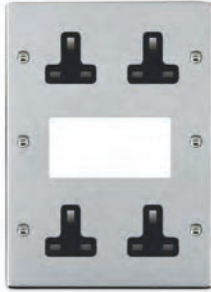

Note: Minimum Wall Box depth is dependant on the Grid Fix insert fitted, please see the GRID-IT section for the complete range of inserts.

Sheer

EuroFix Media Plates

complete with 13A Unswitched Power Sockets